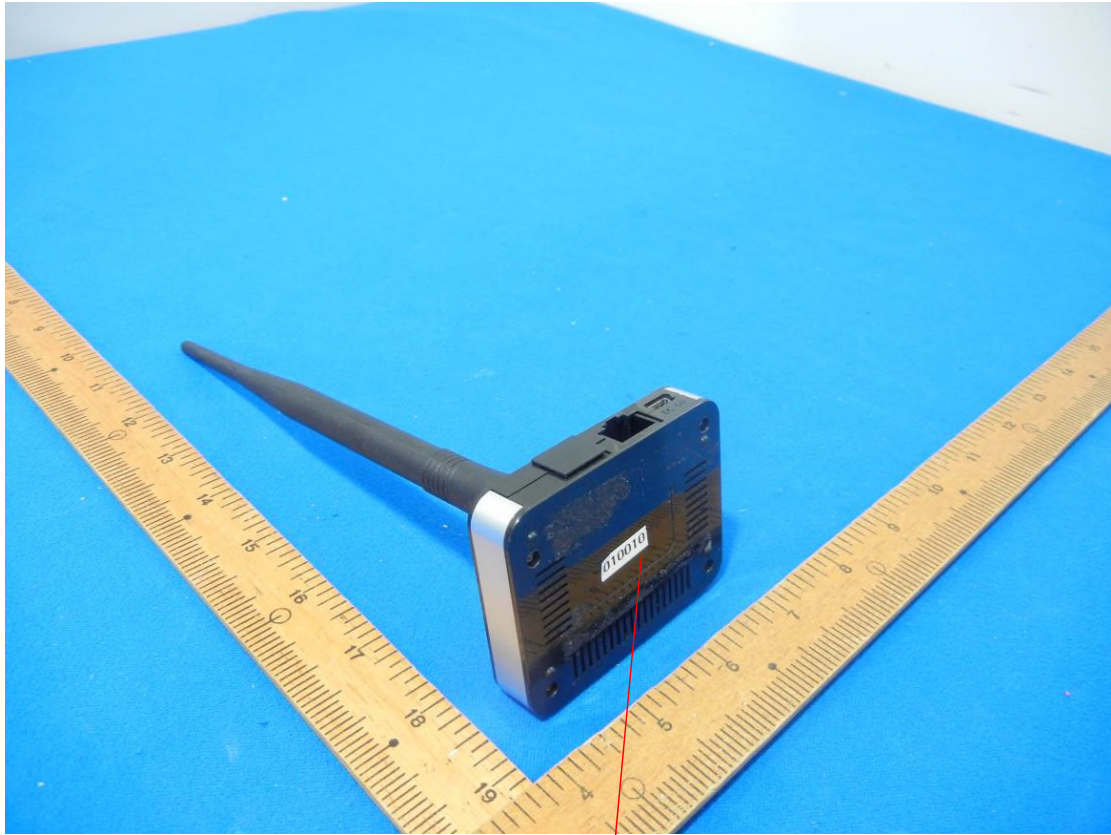

Label & Location

"BST " Wireless Vital Sign Transducer-Receiver
Model: VM2B9M

 **BST BioSenseTek Corp.**

 5F., No.145, Xinhua 1st Rd.,
Neihu Dist., Taipei City 114, Taiwan

FCC ID: 2ADB6-VM2B9M

Input: 5V  500mA