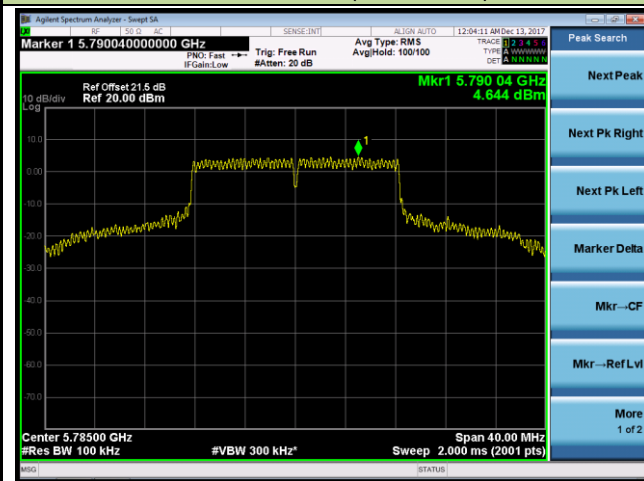

Channel 36 (5180MHz)

Channel 44 (5220MHz)

Channel 48 (5240MHz)

Channel 149 (5745MHz)

Channel 157 (5785MHz)

Channel 165 (5825MHz)

802.11n-HT20 Power Spectral Density - Ant 1

Channel 36 (5180MHz)