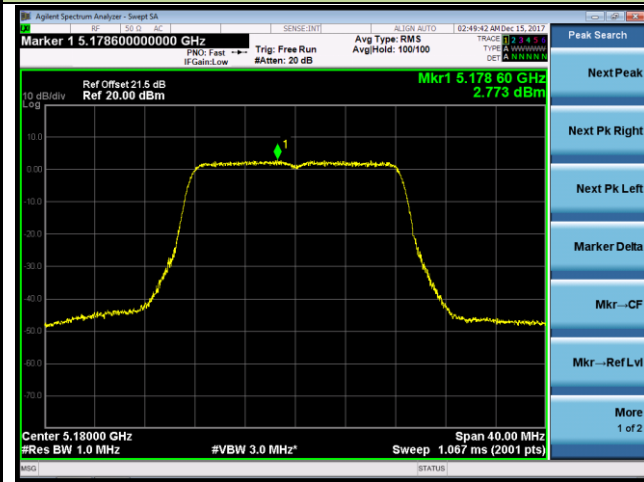

802.11a Power Spectral Density - Ant 1

Channel 36 (5180MHz)