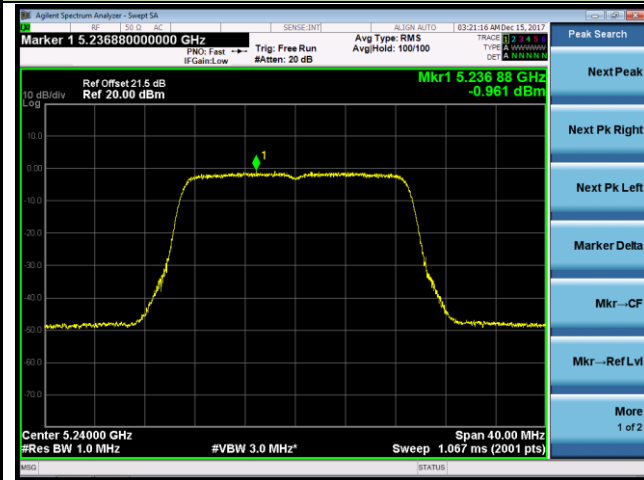

802.11n-HT20 Power Spectral Density - Ant 0 / Ant 0 + 1 (CDD Mode)

Channel 36 (5180MHz)

Channel 44 (5220MHz)

Channel 48 (5240MHz)

Channel 149 (5745MHz)

Channel 157 (5785MHz)

Channel 165 (5825MHz)

802.11n-HT40 Power Spectral Density - Ant 0 / Ant 0 + 1 (CDD Mode)