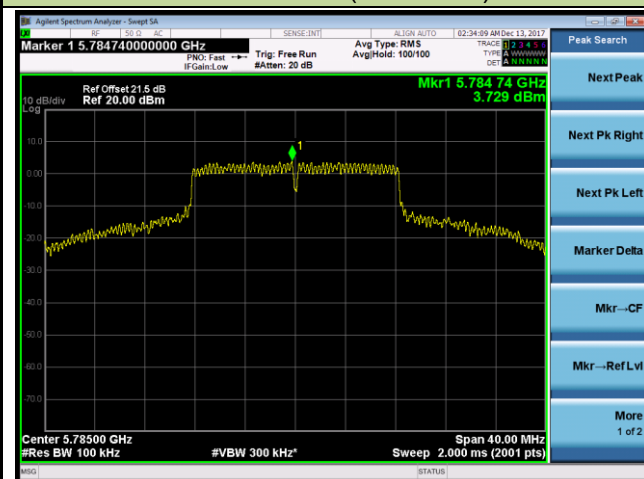

Channel 155 (5775MHz)

802.11a Power Spectral Density - Ant 0 / Ant 0 + 1 (CDD Mode)

Channel 36 (5180MHz)

Channel 44 (5220MHz)

Channel 48 (5240MHz)

Channel 149 (5745MHz)

Channel 157 (5785MHz)

Channel 165 (5825MHz)