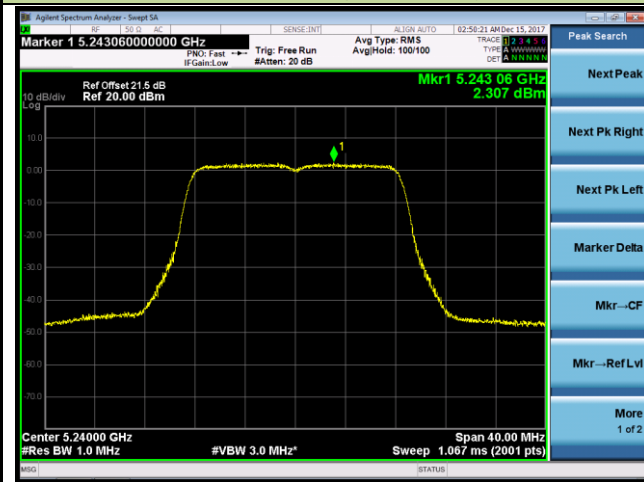

Channel 48 (5240MHz)