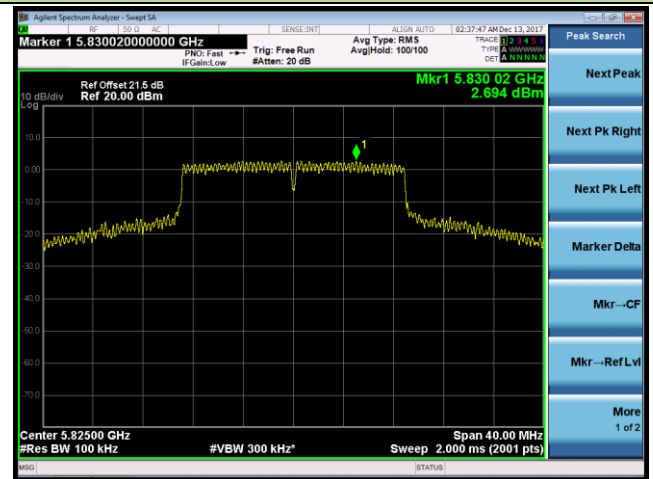

802.11n-HT20 Power Spectral Density - Ant 0 / Ant 0 + 1 (CDD Mode)

Channel 36 (5180MHz)

Channel 44 (5220MHz)

Channel 48 (5240MHz)

Channel 149 (5745MHz)

Channel 157 (5785MHz)

Channel 165 (5825MHz)

802.11n-HT40 Power Spectral Density - Ant 0 / Ant 0 + 1 (CDD Mode)