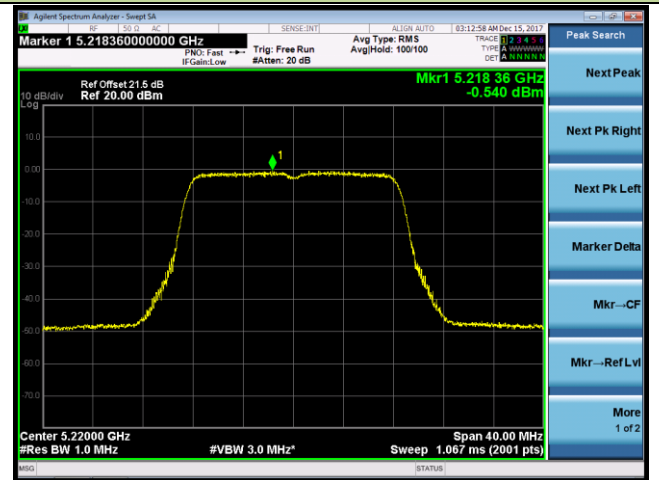

Channel 155 (5775MHz)

802.11a Power Spectral Density - Ant 0 / Ant 0 + 1 (CDD Mode)

Channel 36 (5180MHz)

Channel 44 (5220MHz)

Channel 48 (5240MHz)

Channel 149 (5745MHz)

Channel 157 (5785MHz)

Channel 165 (5825MHz)