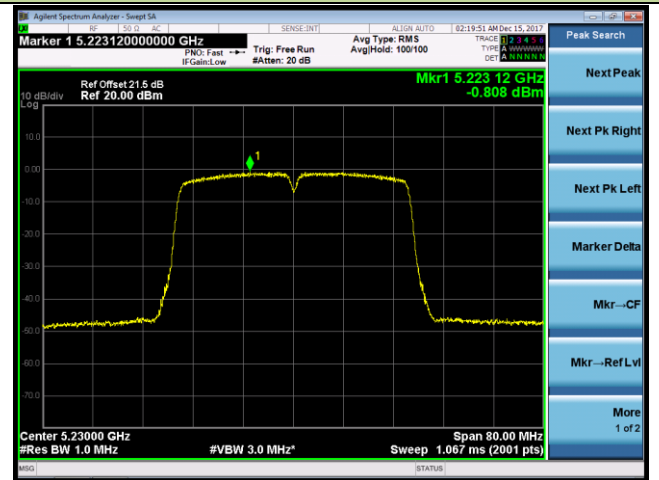

802.11ac-VHT20 Power Spectral Density - Ant 0

Channel 36 (5180MHz)

Channel 44 (5220MHz)

Channel 48 (5240MHz)

Channel 149 (5745MHz)

Channel 157 (5785MHz)

Channel 165 (5825MHz)

802.11ac-VHT40 Power Spectral Density - Ant 0

Channel 38 (5190MHz)

Channel 46 (5230MHz)

Channel 151 (5755MHz)

Channel 159 (5795MHz)

802.11ac-VHT80 Power Spectral Density - Ant 0

Channel 42 (5210MHz)

Channel 155 (5775MHz)

802.11a Power Spectral Density - Ant 1