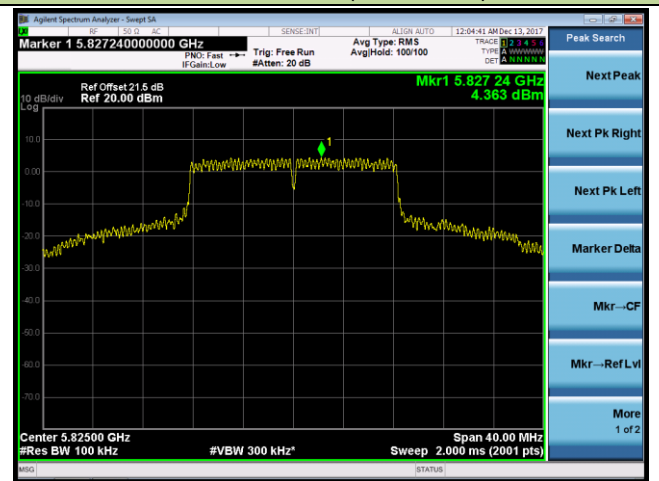

Channel 36 (5180MHz)

Channel 44 (5220MHz)

Channel 48 (5240MHz)

Channel 149 (5745MHz)

Channel 157 (5785MHz)

Channel 165 (5825MHz)

802.11n-HT20 Power Spectral Density - Ant 1

Channel 36 (5180MHz)