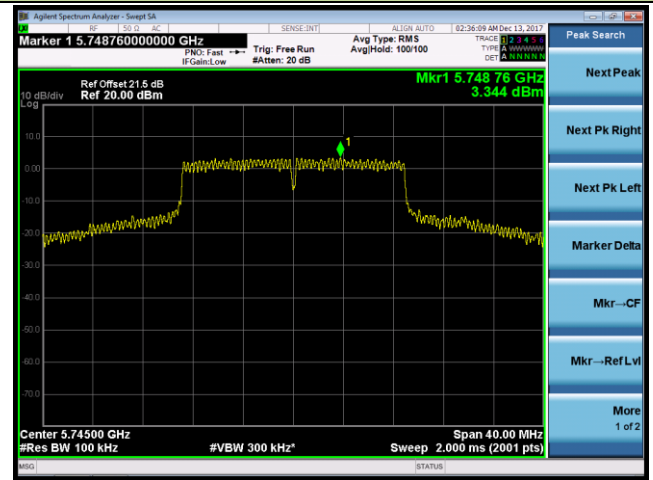

802.11n-HT20 Power Spectral Density - Ant 0 / Ant 0 + 1 (CDD Mode)

Channel 36 (5180MHz)

Channel 44 (5220MHz)

Channel 48 (5240MHz)

Channel 149 (5745MHz)

Channel 157 (5785MHz)

Channel 165 (5825MHz)

802.11n-HT40 Power Spectral Density - Ant 0 / Ant 0 + 1 (CDD Mode)