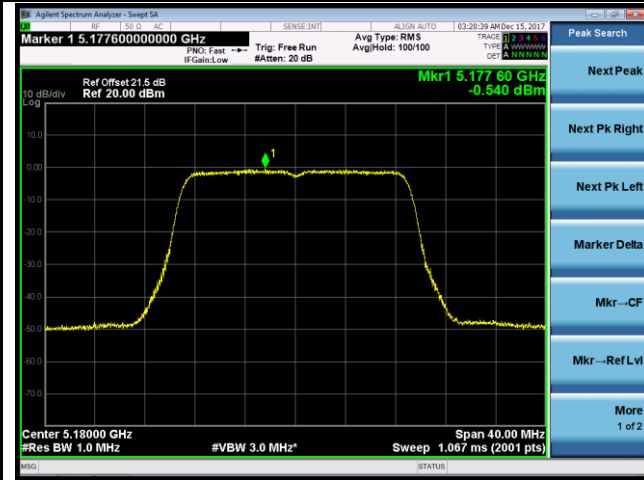

802.11n-HT20 Power Spectral Density - Ant 0 / Ant 0 + 1 (CDD Mode)

Channel 36 (5180MHz)