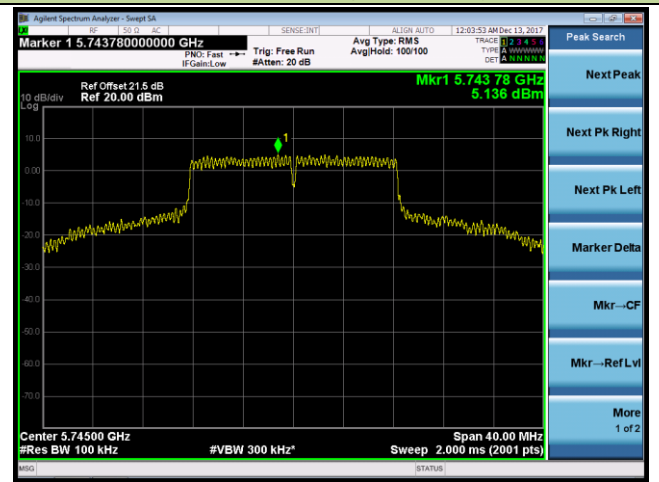

Channel 36 (5180MHz)

Channel 44 (5220MHz)

Channel 48 (5240MHz)

Channel 149 (5745MHz)

Channel 157 (5785MHz)

Channel 165 (5825MHz)

802.11n-HT20 Power Spectral Density - Ant 1

Channel 36 (5180MHz)