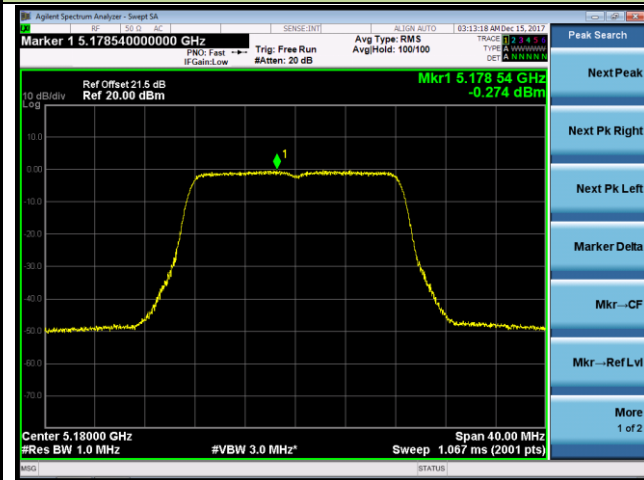

Channel 165 (5825MHz)

802.11ac-VHT40 Power Spectral Density - Ant 1

Channel 38 (5190MHz)

Channel 46 (5230MHz)

Channel 151 (5755MHz)

Channel 159 (5795MHz)

802.11ac-VHT80 Power Spectral Density - Ant 1

Channel 42 (5210MHz)

Channel 155 (5775MHz)

802.11a Power Spectral Density - Ant 0 / Ant 0 + 1 (CDD Mode)

Channel 36 (5180MHz)

Channel 44 (5220MHz)

Channel 48 (5240MHz)

Channel 149 (5745MHz)

Channel 157 (5785MHz)

Channel 165 (5825MHz)