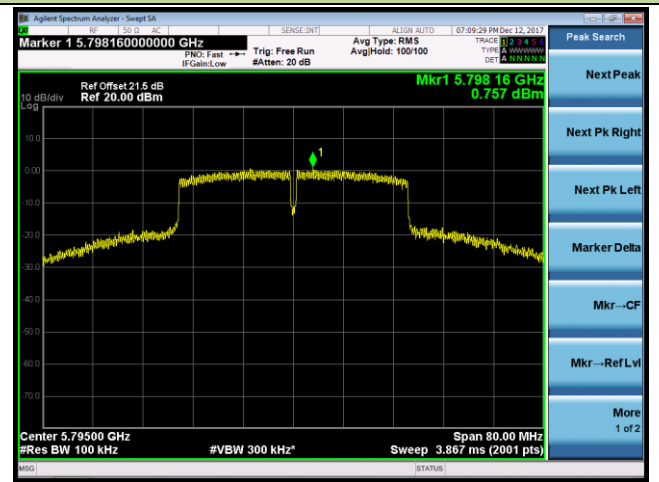

Channel 38 (5190MHz)

Channel 46 (5230MHz)

Channel 151 (5755MHz)

Channel 159 (5795MHz)

802.11ac-VHT80 Power Spectral Density - Ant 0

Channel 42 (5210MHz)

Channel 155 (5775MHz)

802.11a Power Spectral Density - Ant 1