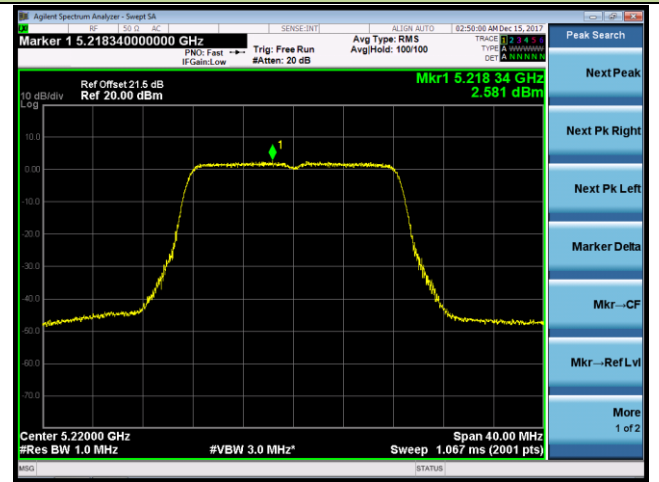

Channel 44 (5220MHz)