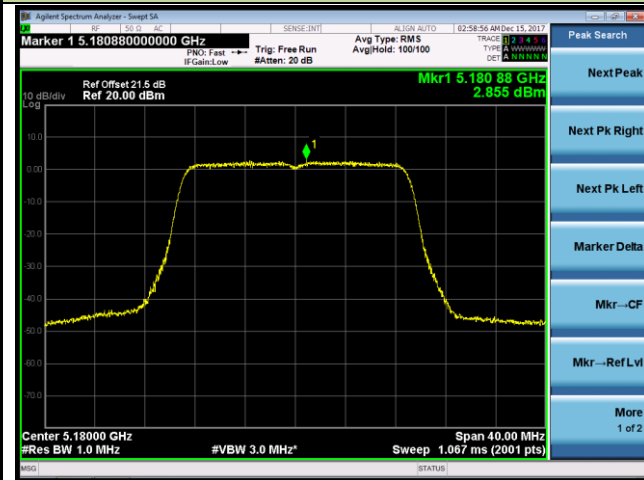

Channel 151 (5755MHz)

Channel 159 (5795MHz)

802.11ac-VHT20 Power Spectral Density - Ant 1

Channel 36 (5180MHz)

Channel 44 (5220MHz)

Channel 48 (5240MHz)

Channel 149 (5745MHz)

Channel 157 (5785MHz)