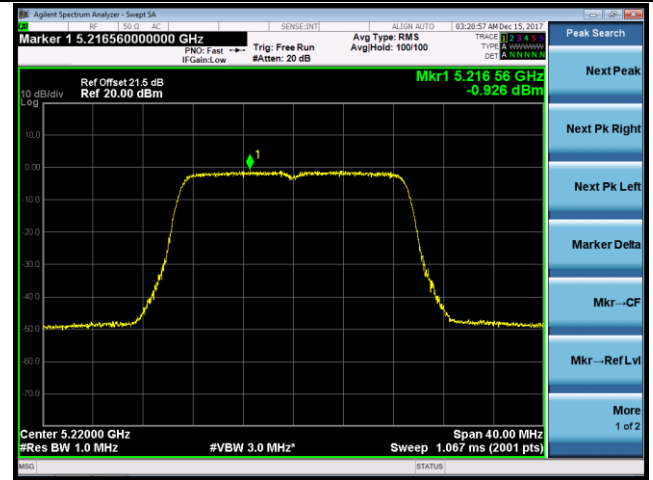

Channel 44 (5220MHz)