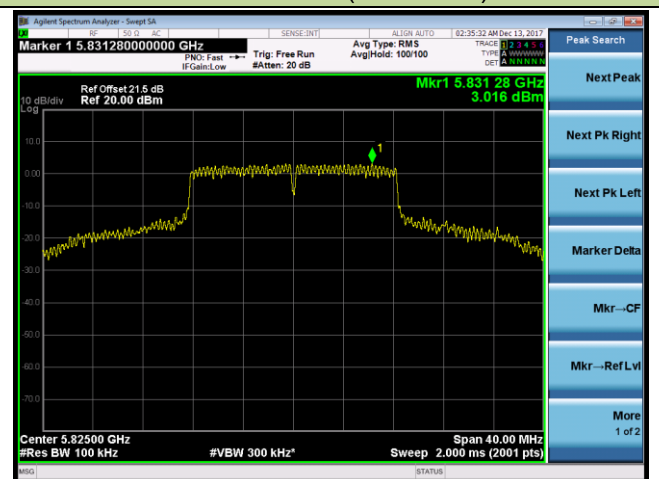

Channel 155 (5775MHz)

802.11a Power Spectral Density - Ant 0 / Ant 0 + 1 (CDD Mode)

Channel 36 (5180MHz)

Channel 44 (5220MHz)

Channel 48 (5240MHz)

Channel 149 (5745MHz)

Channel 157 (5785MHz)

Channel 165 (5825MHz)