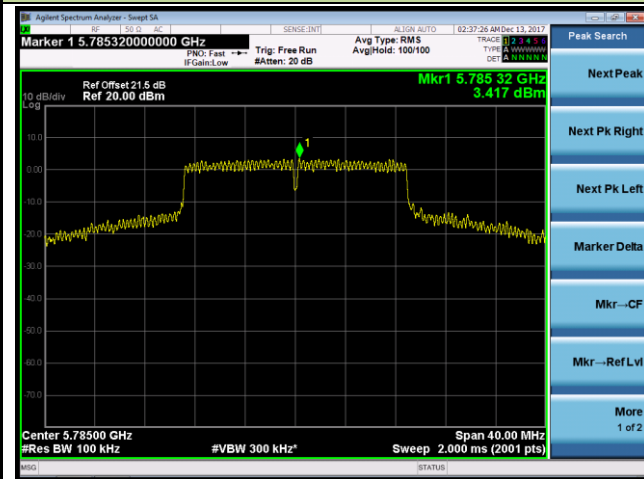

802.11n-HT20 Power Spectral Density - Ant 0 / Ant 0 + 1 (CDD Mode)

Channel 36 (5180MHz)

Channel 44 (5220MHz)

Channel 48 (5240MHz)

Channel 149 (5745MHz)

Channel 157 (5785MHz)

Channel 165 (5825MHz)

802.11n-HT40 Power Spectral Density - Ant 0 / Ant 0 + 1 (CDD Mode)