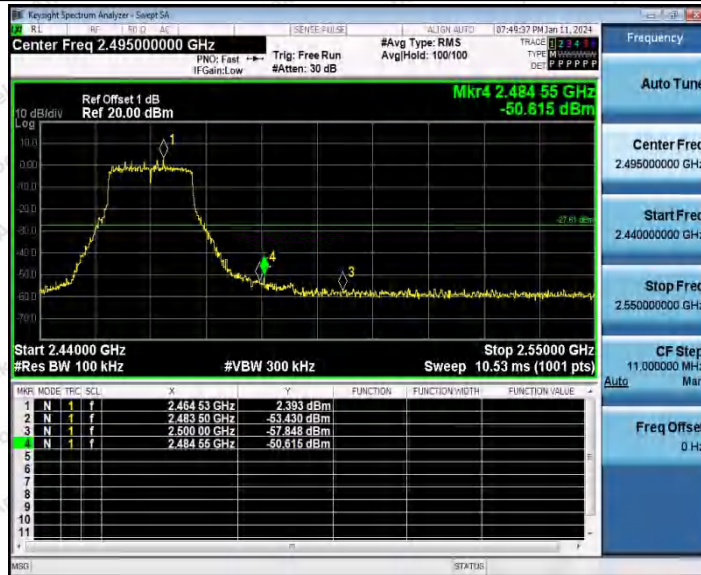

11G_Ant2_Low_2412

11G_Ant1_High_2462

11G_Ant2_High_2462

Shenzhen Anbotek Compliance Laboratory Limited

Address: 1/F., Building D, Sogood Science and Technology Park, Sanwei Community, Hangcheng Street, Bao'an District, Shenzhen, Guangdong, China.
 Tel: (86) 0755-26066440 Fax: (86) 0755-26014772 Email: service@anbotek.com