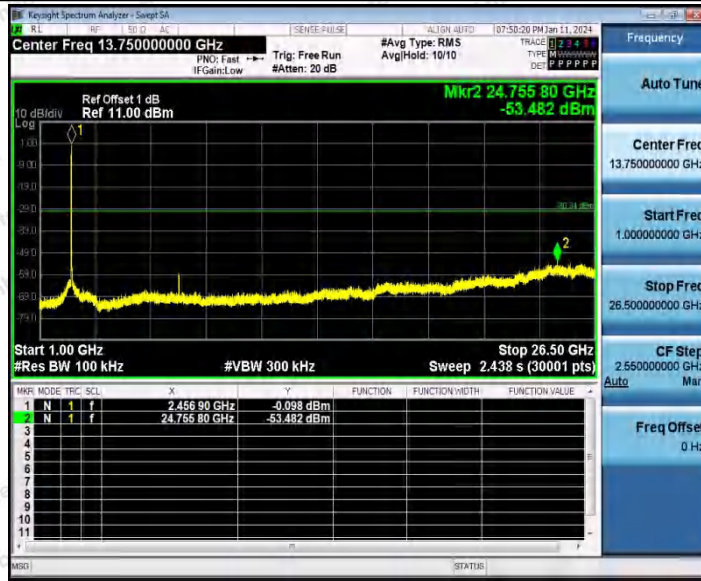

11G_Ant2_2462_0~Reference