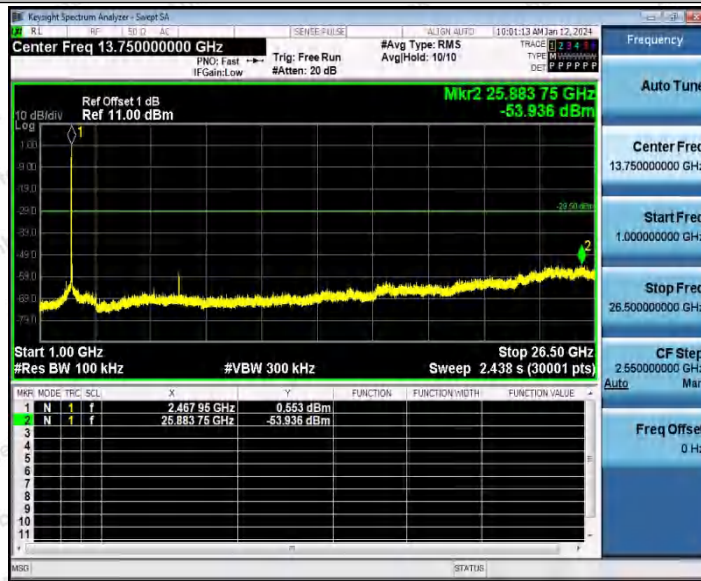

11G_Ant2_2462_1000~26500

11N20SISO_Ant1_2412_0~Reference