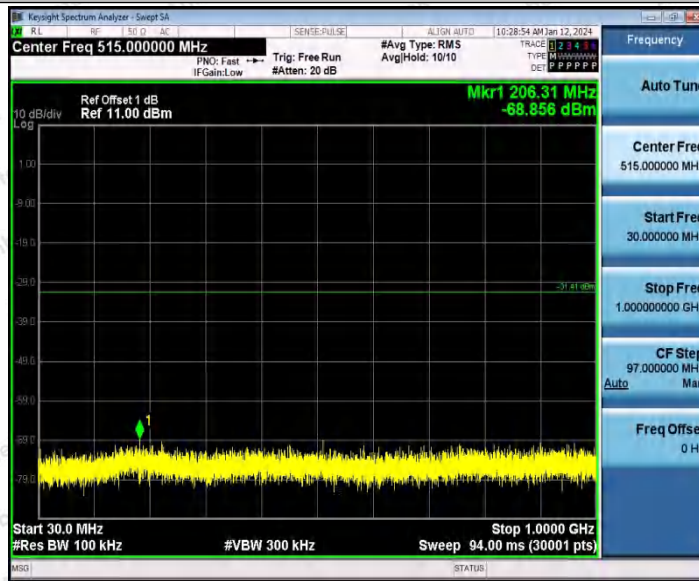

11AX40SISO_Ant2_2437_30~1000

11AX40SISO_Ant2_2437_1000~26500