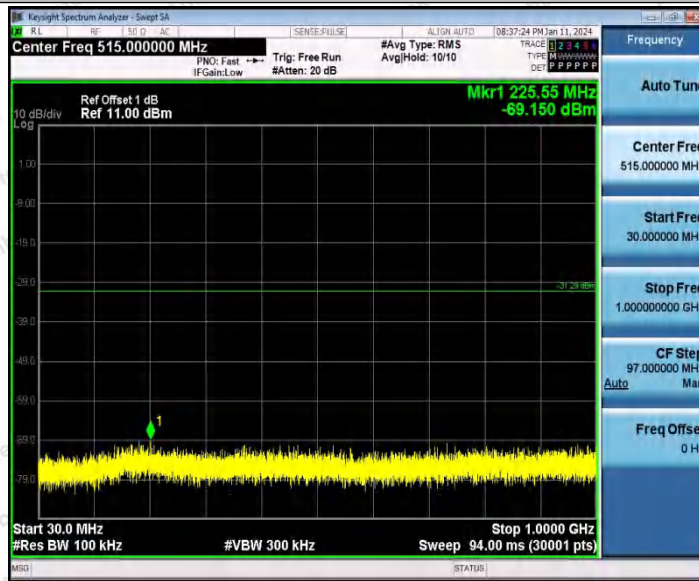

11AX20SISO_Ant1_2462_30~1000

11AX20SISO_Ant1_2462_1000~26500