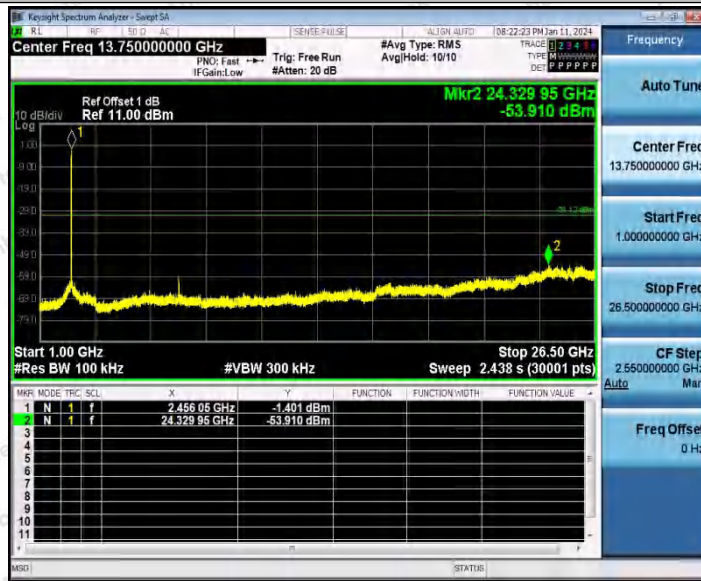

11N20SISO_Ant1_2462_1000~26500

11N20SISO_Ant2_2462_0~Reference