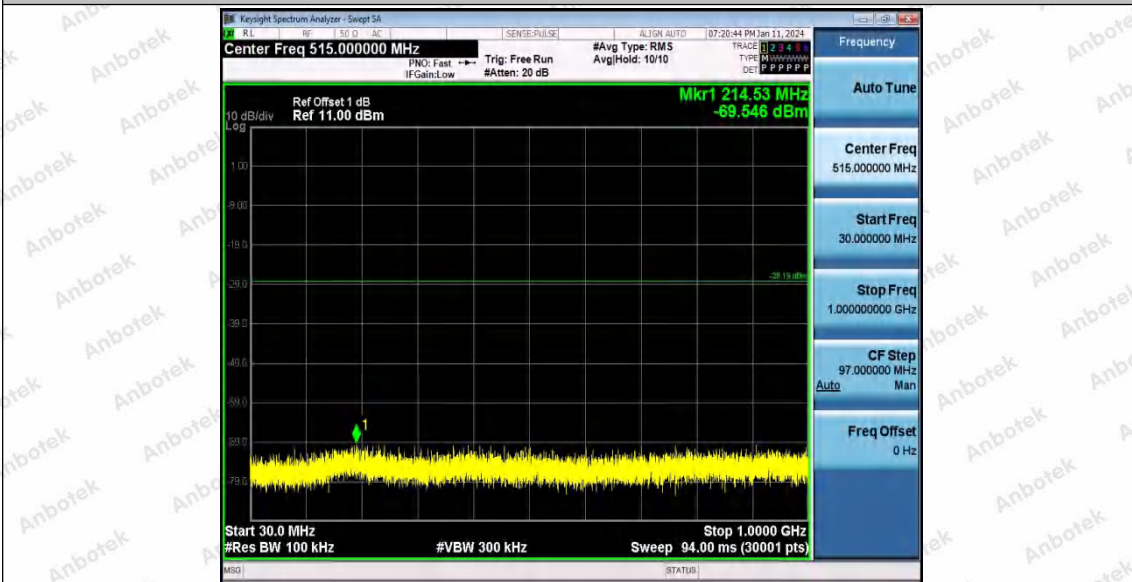

11B_Ant1_2462_1000~26500