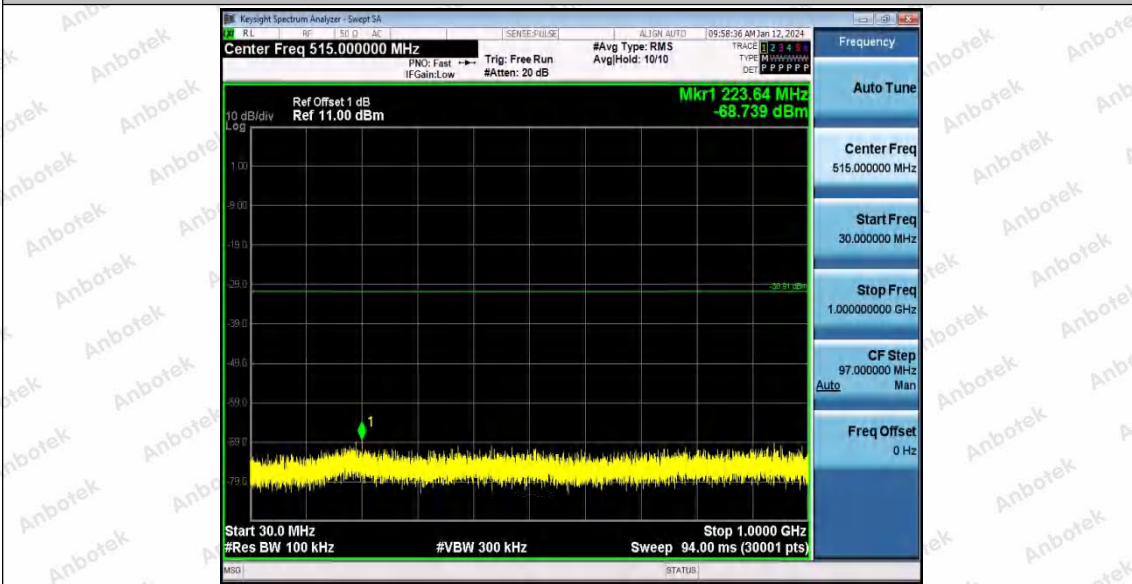

11G_Ant2_2437_1000~26500