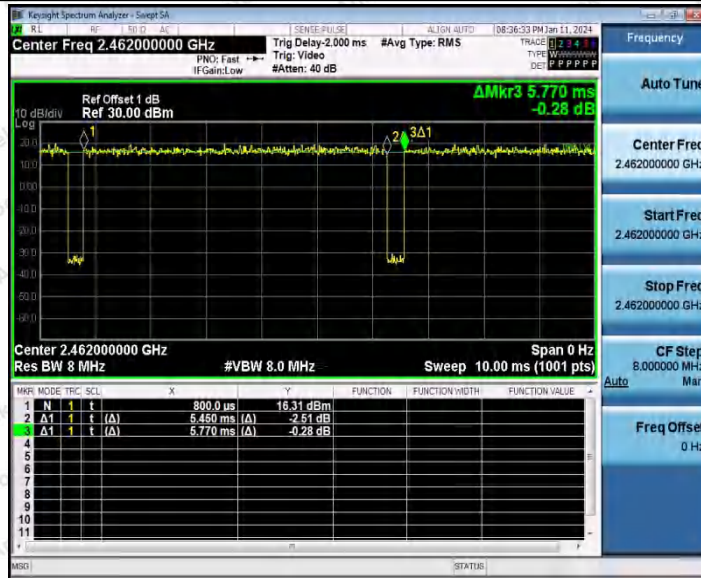

11AX20SISO_Ant2_2462