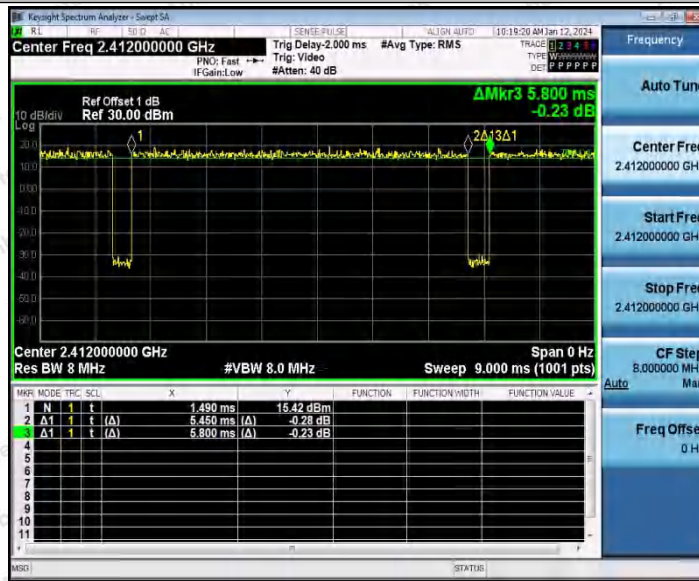

11AX20SISO_Ant2_2412

11AX20SISO_Ant1_2437