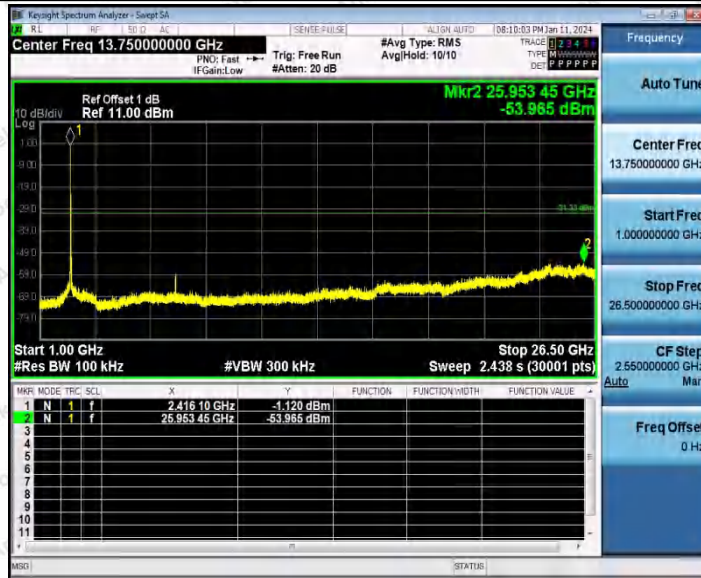

11N20SISO_Ant2_2412_0~Reference