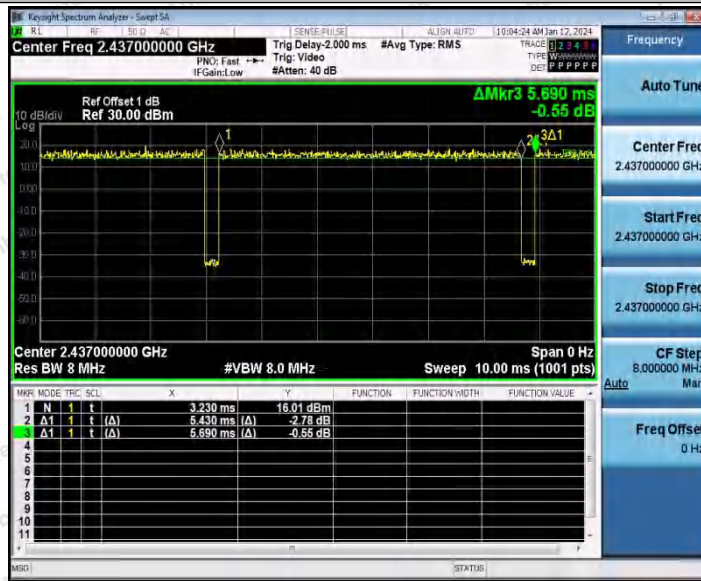

11N20SISO_Ant2_2437

11N20SISO_Ant1_2462