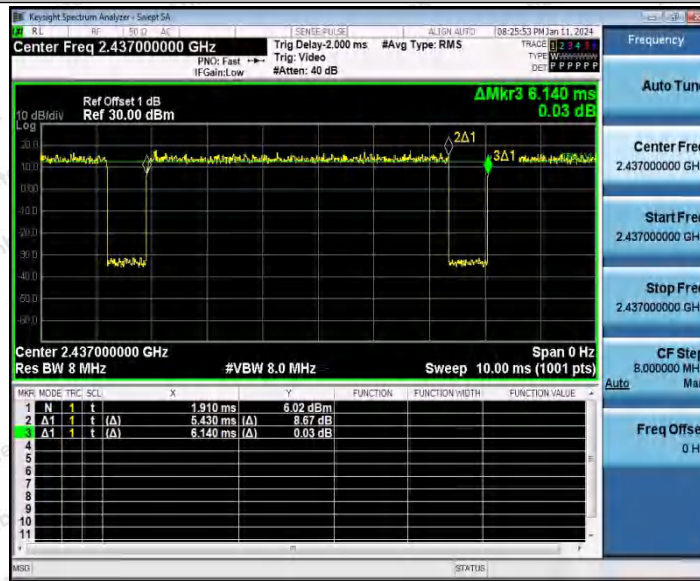

11N40SISO_Ant1_2437

11N40SISO_Ant2_2437