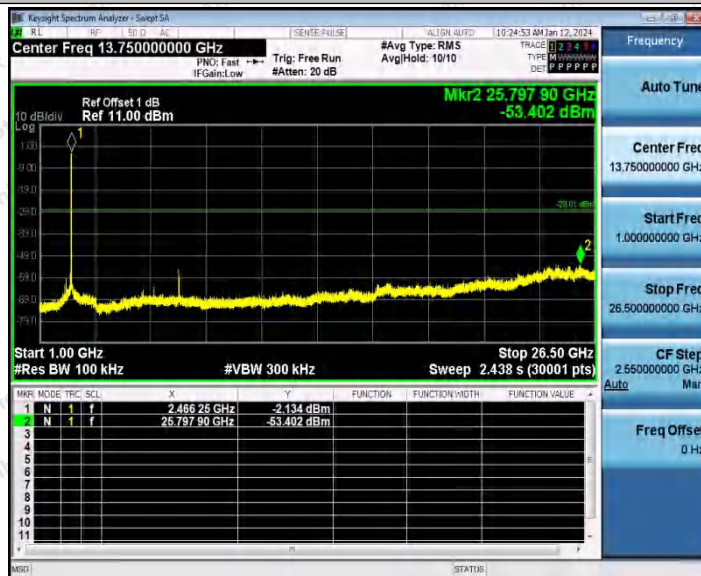

Hotline
400-003-0500
www.anbotek.com.cn

11AX20SISO_Ant2_2462_30~1000

11AX20SISO_Ant2_2462_1000~26500

Shenzhen Anbotek Compliance Laboratory Limited

Address: 1/F., Building D, Sogood Science and Technology Park, Sanwei Community, Hangcheng Street, Bao'an District, Shenzhen, Guangdong, China.
Tel: (86) 0755-26066440 Fax: (86) 0755-26014772 Email: service@anbotek.com