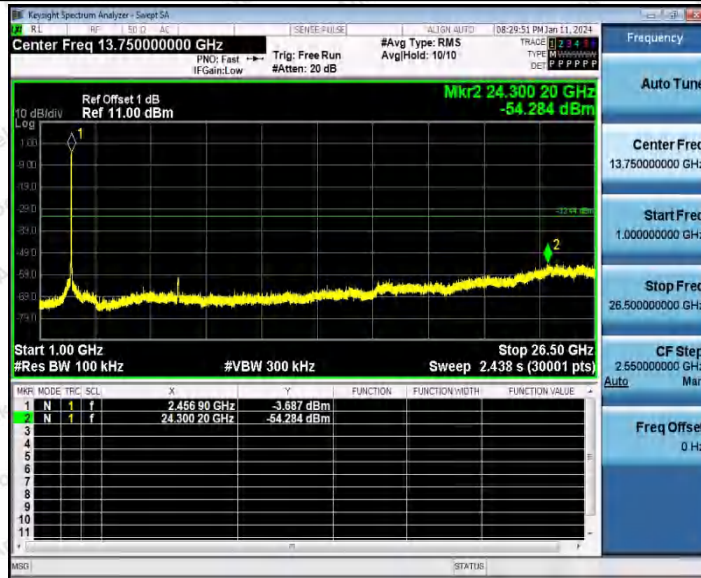

11N40SISO_Ant2_2452_0~Reference