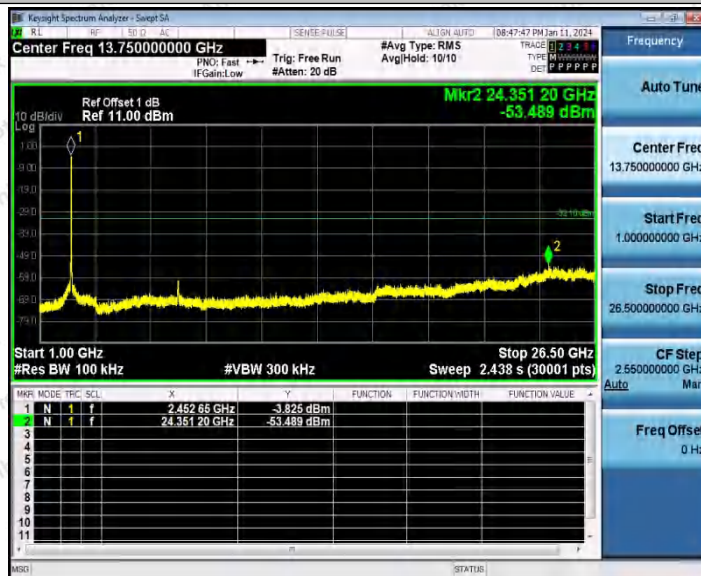

Hotline
 400-003-0500
 www.anbotek.com.cn

11AX40SISO_Ant1_2452_30~1000

11AX40SISO_Ant1_2452_1000~26500

Shenzhen Anbotek Compliance Laboratory Limited

Address: 1/F., Building D, Sogood Science and Technology Park, Sanwei Community, Hangcheng Street, Bao'an District, Shenzhen, Guangdong, China.
Tel: (86) 0755-26066440 Fax: (86) 0755-26014772 Email: service@anbotek.com