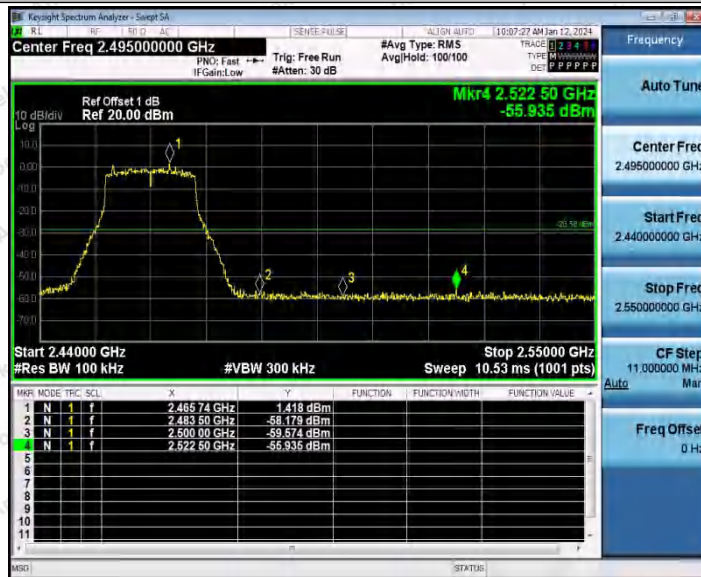

11N40SISO_Ant1_Low_2422

Shenzhen Anbotek Compliance Laboratory Limited

Address: 1/F., Building D, Sogood Science and Technology Park, Sanwei Community, Hangcheng Street, Bao'an District, Shenzhen, Guangdong, China.
Tel: (86) 0755-26066440 Fax: (86) 0755-26014772 Email: service@anbotek.com

Hotline
400-003-0500
www.anbotek.com.cn