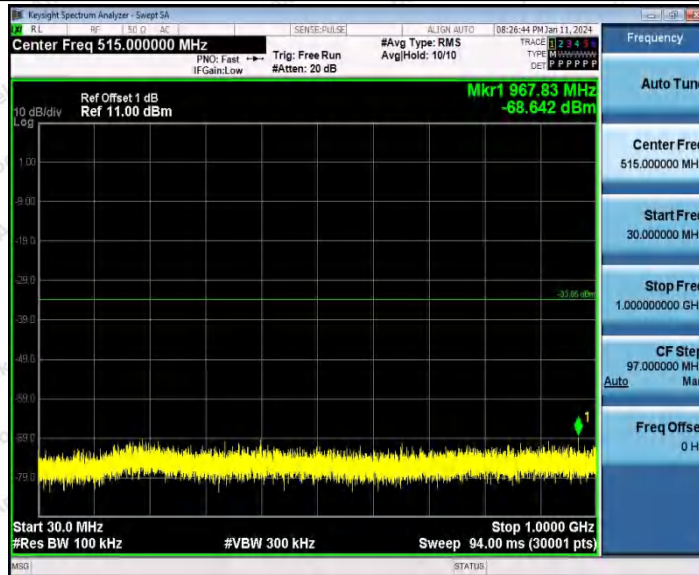

11N40SISO_Ant1_2437_1000~26500

Shenzhen Anbotek Compliance Laboratory Limited

Address: 1/F., Building D, Sogood Science and Technology Park, Sanwei Community, Hangcheng Street, Bao'an District, Shenzhen, Guangdong, China.
Tel: (86) 0755-26066440 Fax: (86) 0755-26014772 Email: service@anbotek.com

Hotline
400-003-0500
www.anbotek.com.cn