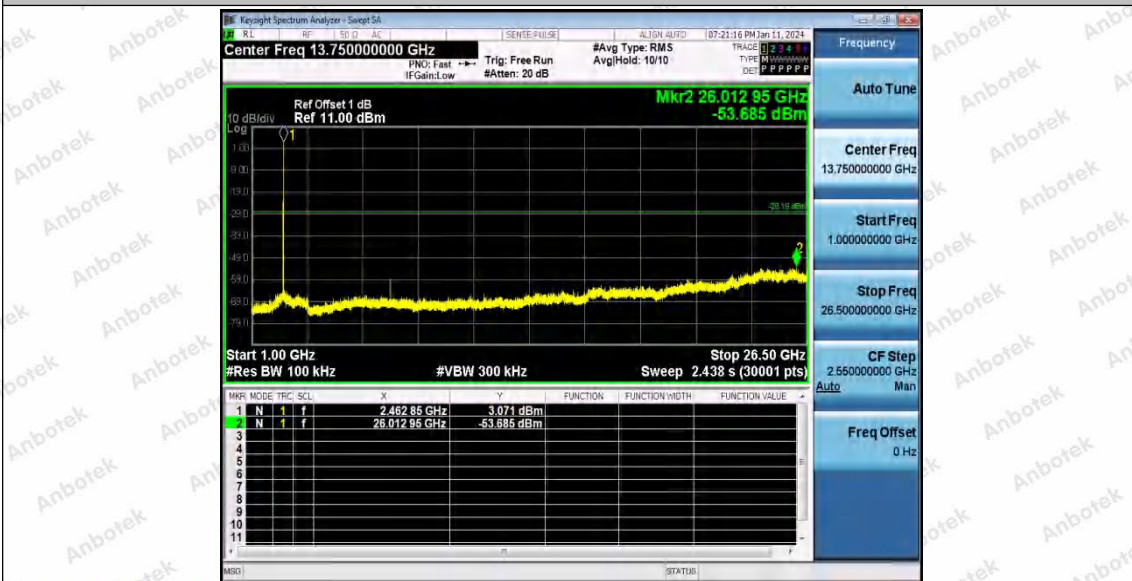

Hotline
 400-003-0500
 www.anbotek.com.cn

11B_Ant1_2462_30~1000

11B_Ant1_2462_1000~26500

Shenzhen Anbotek Compliance Laboratory Limited

Address: 1/F., Building D, Sogood Science and Technology Park, Sanwei Community, Hangcheng Street, Bao'an District, Shenzhen, Guangdong, China.
 Tel: (86) 0755-26066440 Fax: (86) 0755-26014772 Email: service@anbotek.com