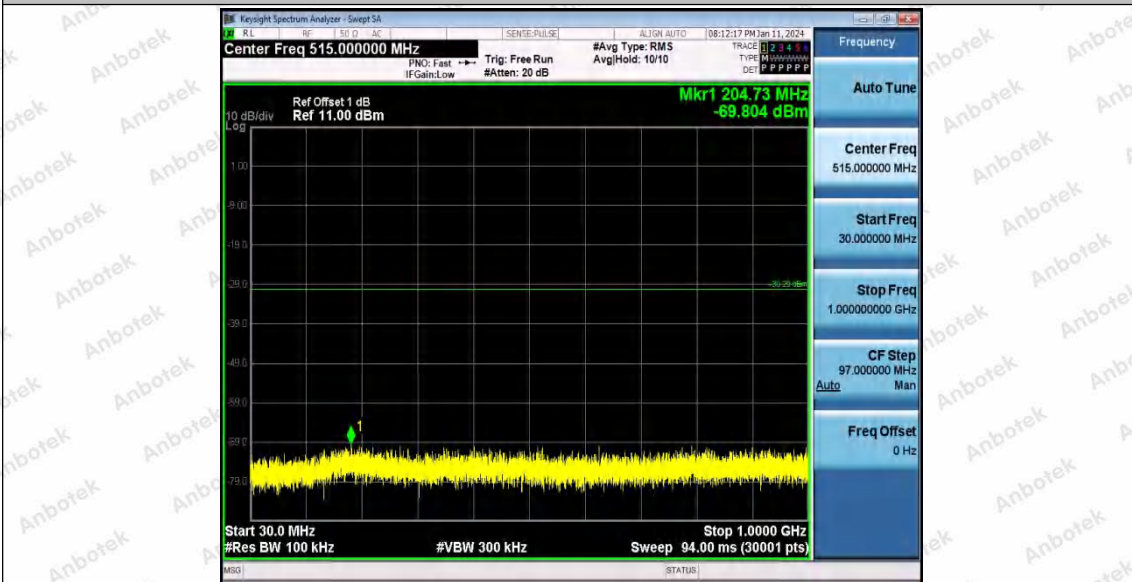

11N20SISO_Ant1_2437_1000~26500