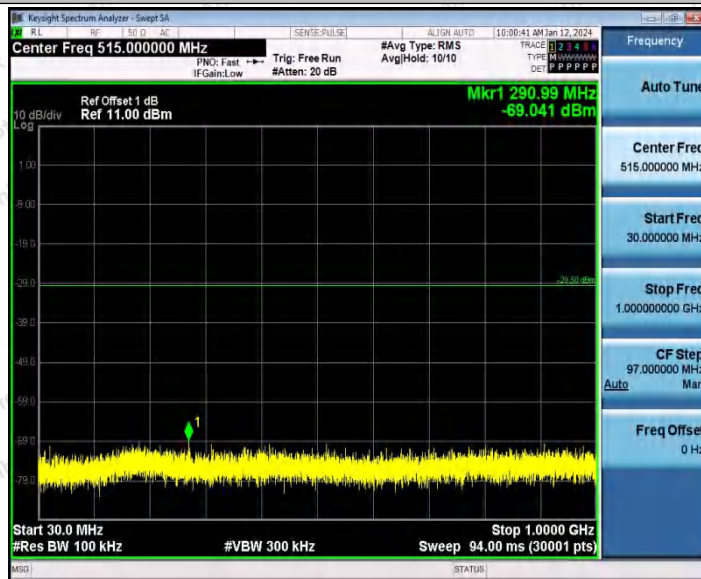

Hotline
400-003-0500
www.anbotek.com.cn

11G_Ant2_2462_0~Reference

11G_Ant2_2462_30~1000

Shenzhen Anbotek Compliance Laboratory Limited

Address: 1/F., Building D, Sogood Science and Technology Park, Sanwei Community, Hangcheng Street, Bao'an District, Shenzhen, Guangdong, China.
 Tel: (86) 0755-26066440 Fax: (86) 0755-26014772 Email: service@anbotek.com