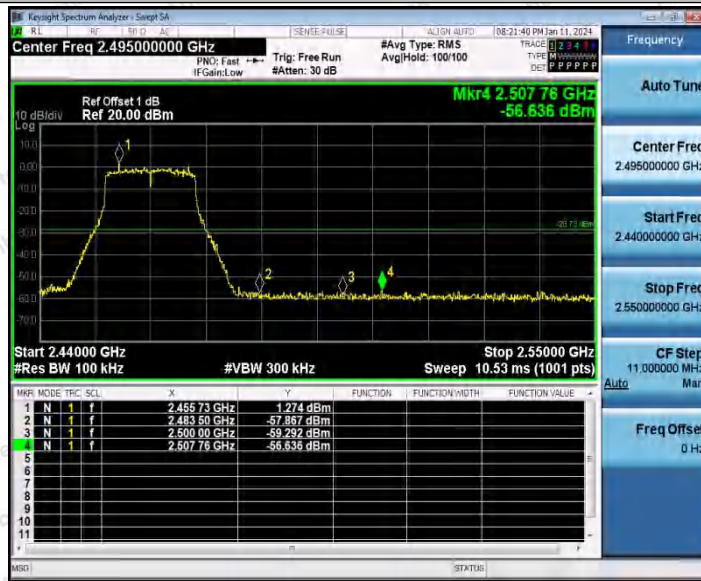

11N20SISO_Ant1_High_2462

11N20SISO_Ant2_High_2462