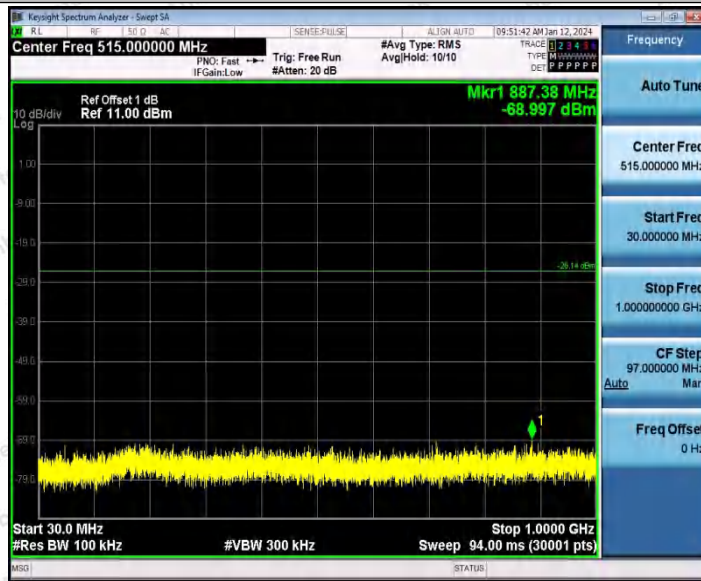

11B_Ant2_2437_30~1000

11B_Ant2_2437_1000~26500