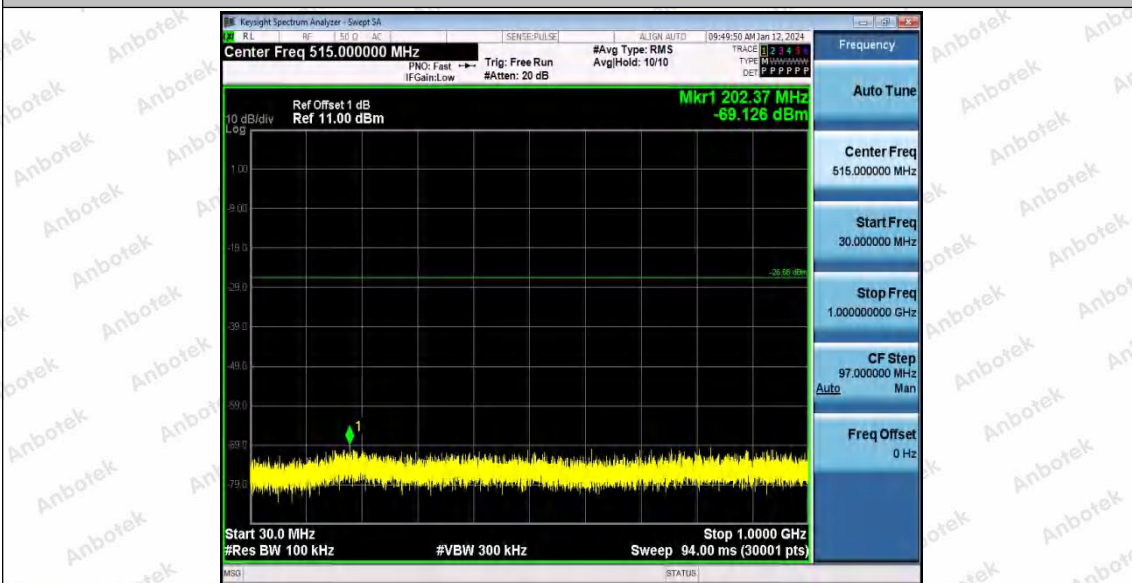

Shenzhen Anbotek Compliance Laboratory Limited

Address: 1/F., Building D, Sogood Science and Technology Park, Sanwei Community, Hangcheng Street, Bao'an District, Shenzhen, Guangdong, China.
Tel: (86) 0755-26066440 Fax: (86) 0755-26014772 Email: service@anbotek.com

Hotline
400-003-0500
www.anbotek.com.cn