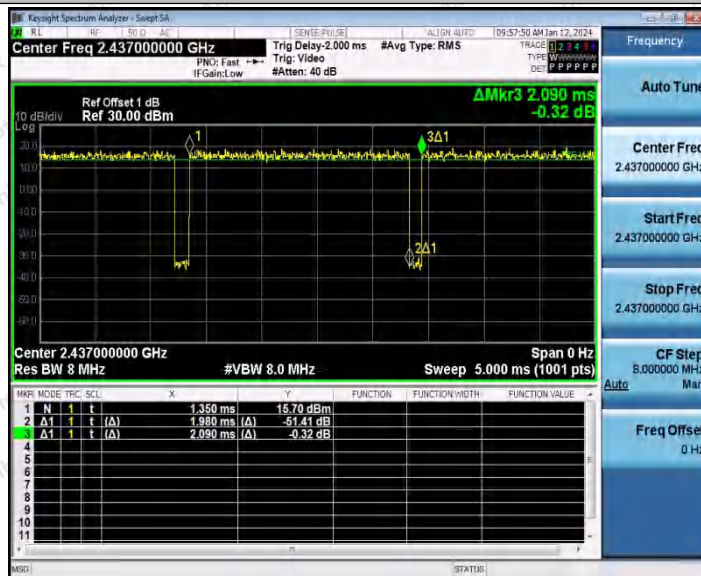

Hotline 400-003-0500
www.anbotek.com.cn

11G_Ant1_2437

11G_Ant2_2437

Shenzhen Anbotek Compliance Laboratory Limited

Address: 1/F., Building D, Sogood Science and Technology Park, Sanwei Community, Hangcheng Street, Bao'an District, Shenzhen, Guangdong, China.
 Tel: (86) 0755-26066440 Fax: (86) 0755-26014772 Email: service@anbotek.com