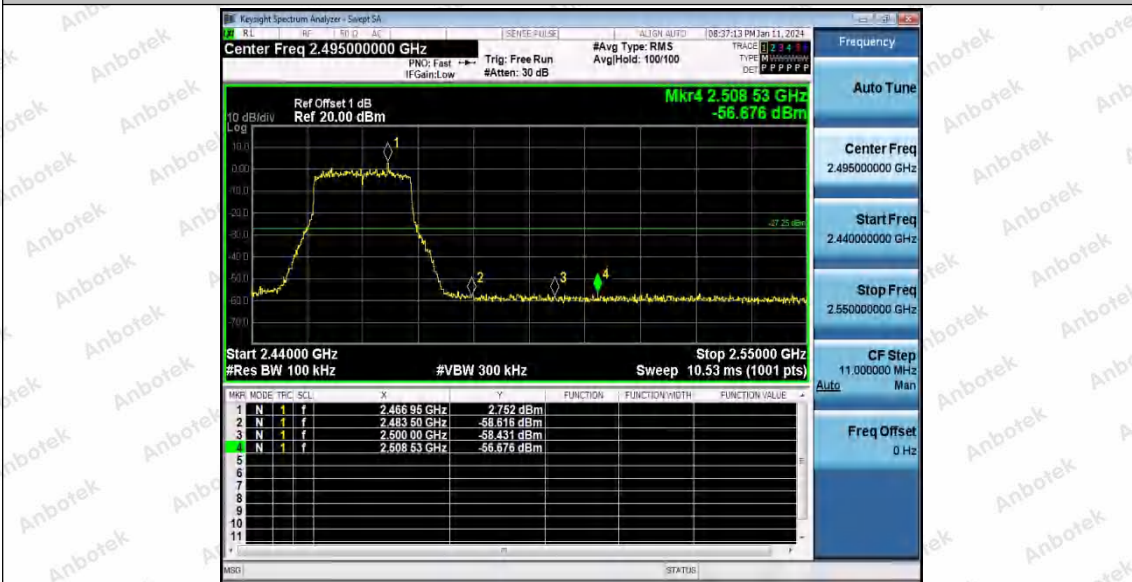

11AX20SISO_Ant2_High_2462