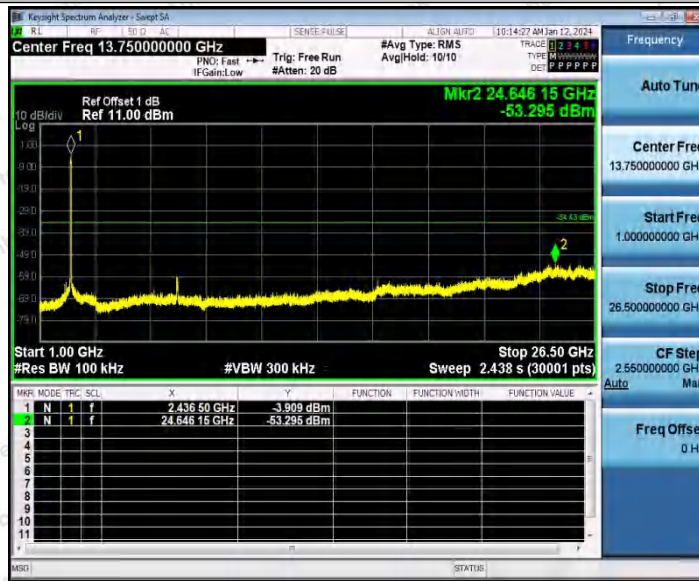

11N40SISO_Ant2_2437_1000~26500

11N40SISO_Ant1_2452_0~Reference