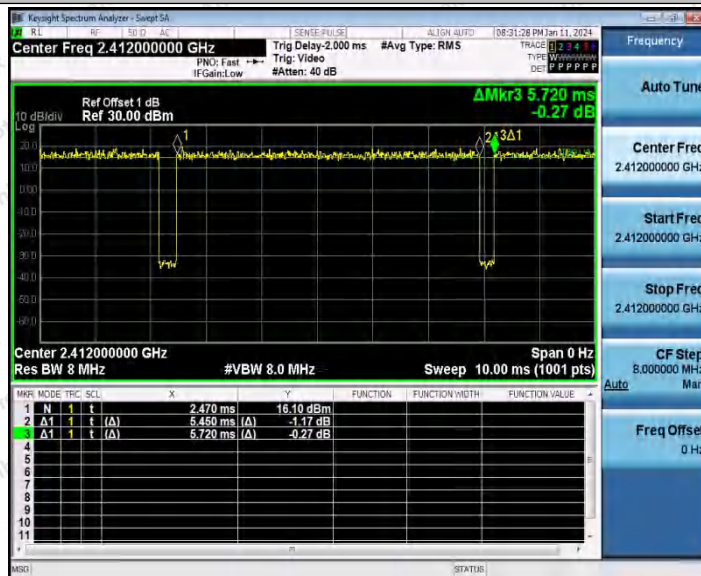

Hotline
 400-003-0500
 www.anbotek.com.cn

11N40SISO_Ant2_2452

11AX20SISO_Ant1_2412

Shenzhen Anbotek Compliance Laboratory Limited

Address: 1/F., Building D, Sogood Science and Technology Park, Sanwei Community, Hangcheng Street, Bao'an District, Shenzhen, Guangdong, China.
 Tel: (86) 0755-26066440 Fax: (86) 0755-26014772 Email: service@anbotek.com