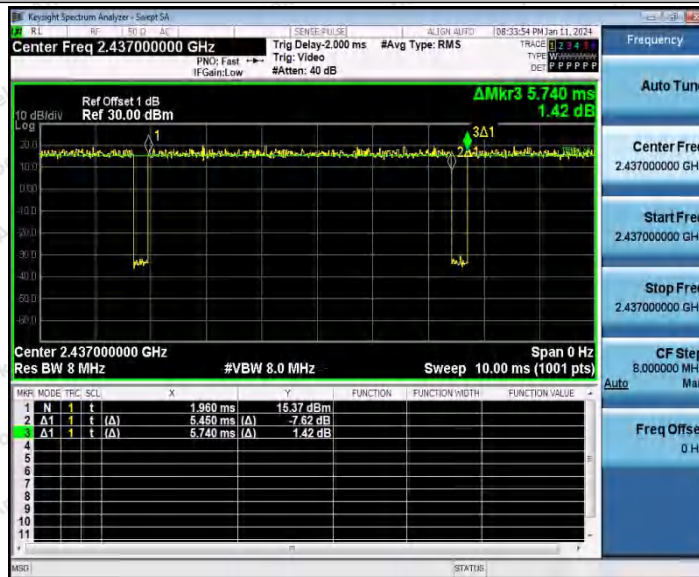

11AX20SISO_Ant2_2437

Shenzhen Anbotek Compliance Laboratory Limited

Address: 1/F., Building D, Sogood Science and Technology Park, Sanwei Community, Hangcheng Street, Bao'an District, Shenzhen, Guangdong, China.
Tel: (86) 0755-26066440 Fax: (86) 0755-26014772 Email: service@anbotek.com

Hotline 400-003-0500
www.anbotek.com.cn