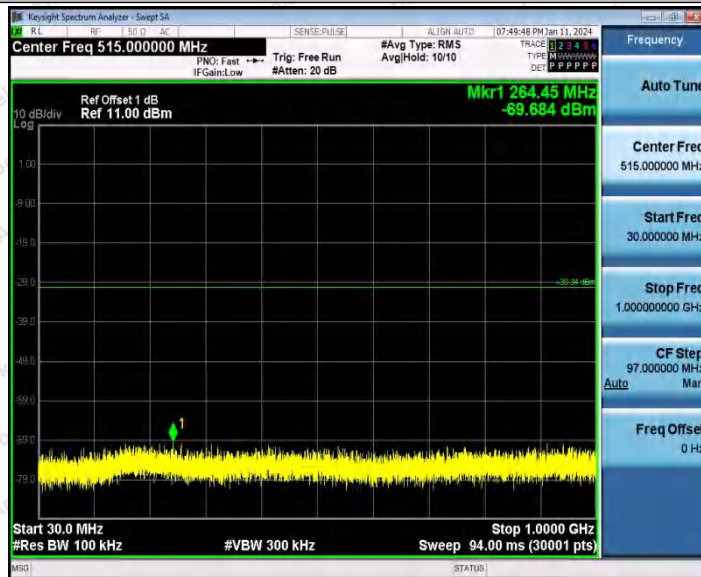

11G_Ant1_2462_30~1000

11G_Ant1_2462_1000~26500

Shenzhen Anbotek Compliance Laboratory Limited

Address: 1/F., Building D, Sogood Science and Technology Park, Sanwei Community, Hangcheng Street, Bao'an District, Shenzhen, Guangdong, China.
Tel: (86) 0755-26066440 Fax: (86) 0755-26014772 Email: service@anbotek.com

Hotline
400-003-0500
www.anbotek.com.cn