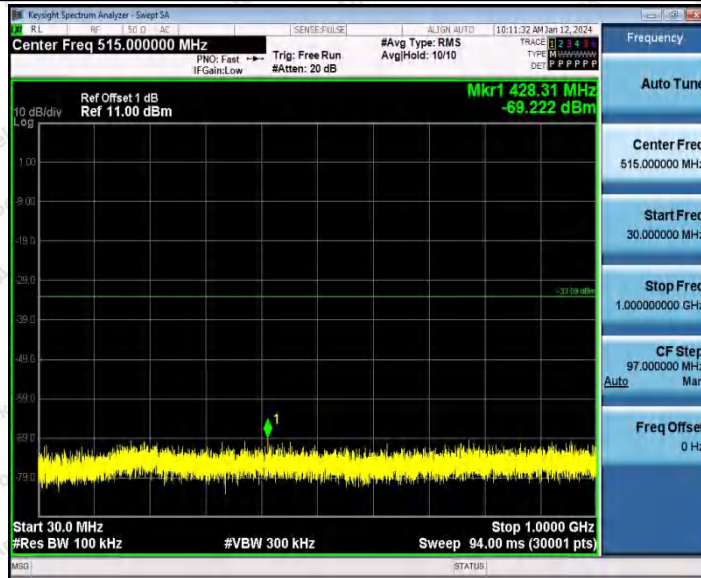

11N40SISO_Ant2_2422_1000~26500