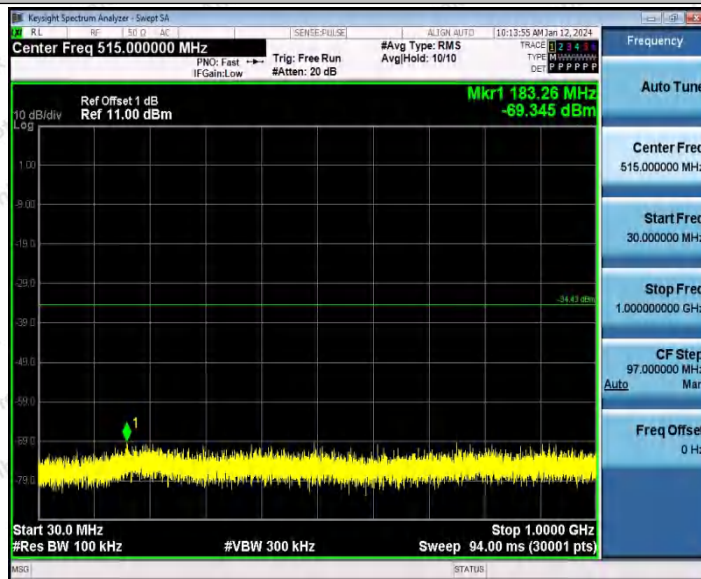

Hotline
400-003-0500
www.anbotek.com.cn

11N40SISO_Ant2_2437_0~Reference

11N40SISO_Ant2_2437_30~1000

Shenzhen Anbotek Compliance Laboratory Limited

Address: 1/F., Building D, Sogood Science and Technology Park, Sanwei Community, Hangcheng Street, Bao'an District, Shenzhen, Guangdong, China.
 Tel: (86) 0755-26066440 Fax: (86) 0755-26014772 Email: service@anbotek.com