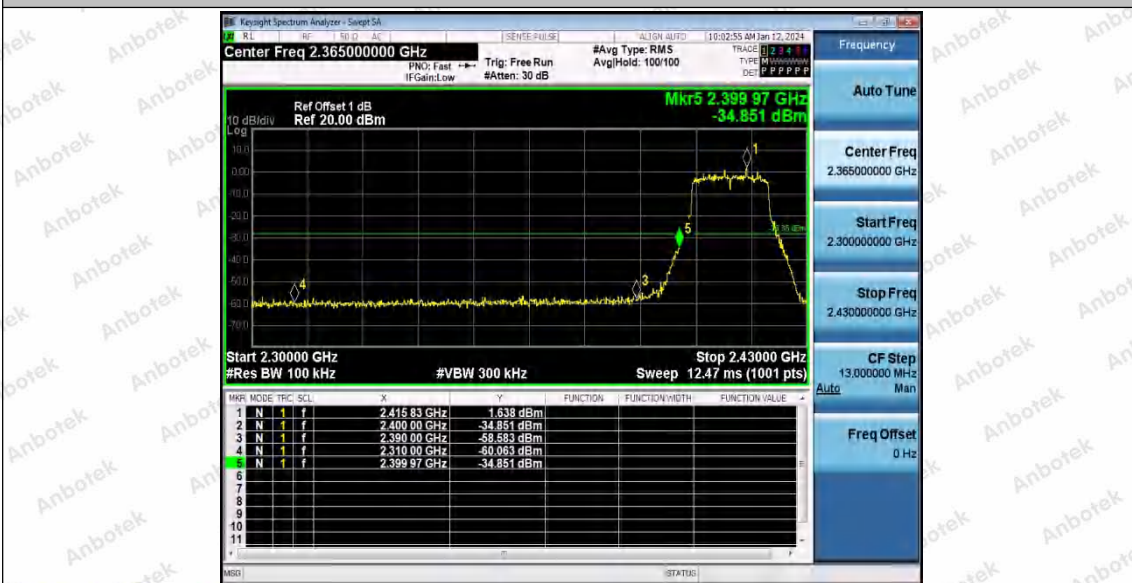

Hotline
 400-003-0500
www.anbotek.com.cn

11N20SISO_Ant1_Low_2412

11N20SISO_Ant2_Low_2412

Shenzhen Anbotek Compliance Laboratory Limited

Address: 1/F., Building D, Sogood Science and Technology Park, Sanwei Community, Hangcheng Street, Bao'an District, Shenzhen, Guangdong, China.
 Tel: (86) 0755-26066440 Fax: (86) 0755-26014772 Email: service@anbotek.com