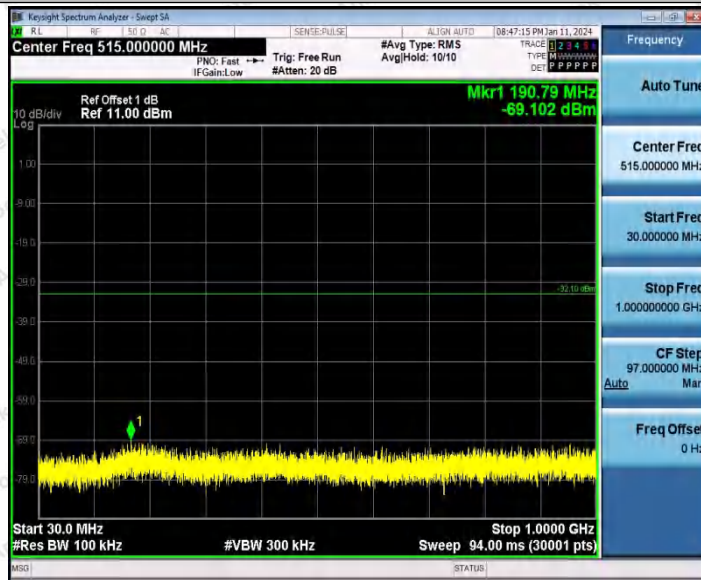

11AX40SISO_Ant1_2452_1000~26500