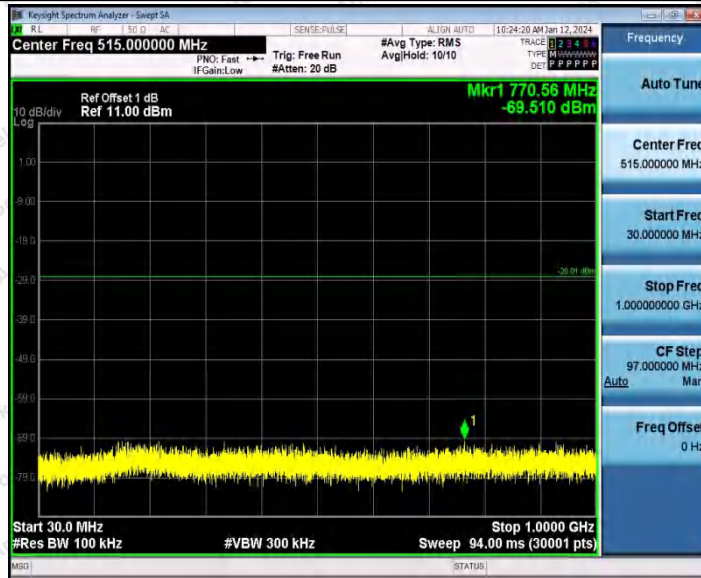

11AX20SISO_Ant2_2462_1000~26500