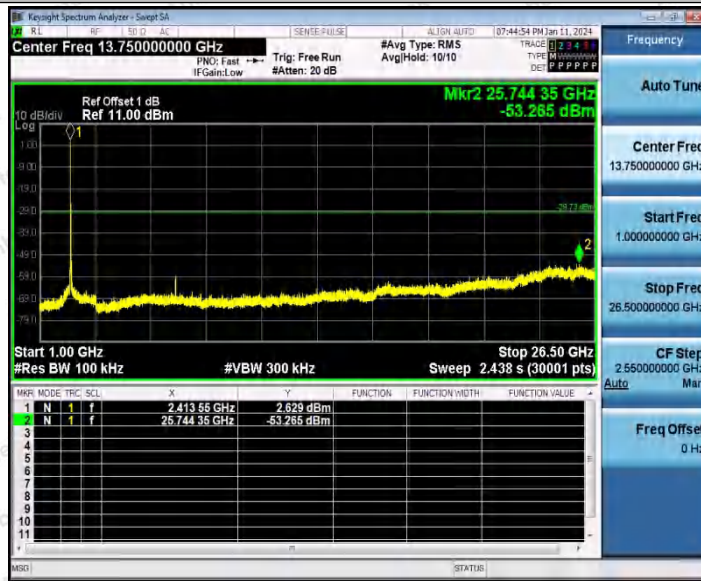

11G_Ant1_2412_1000~26500