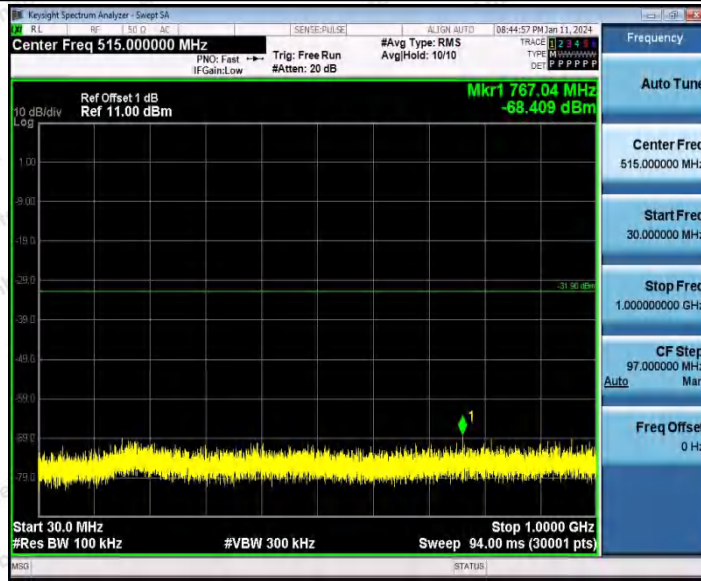

11AX40SISO_Ant1_2437_1000~26500