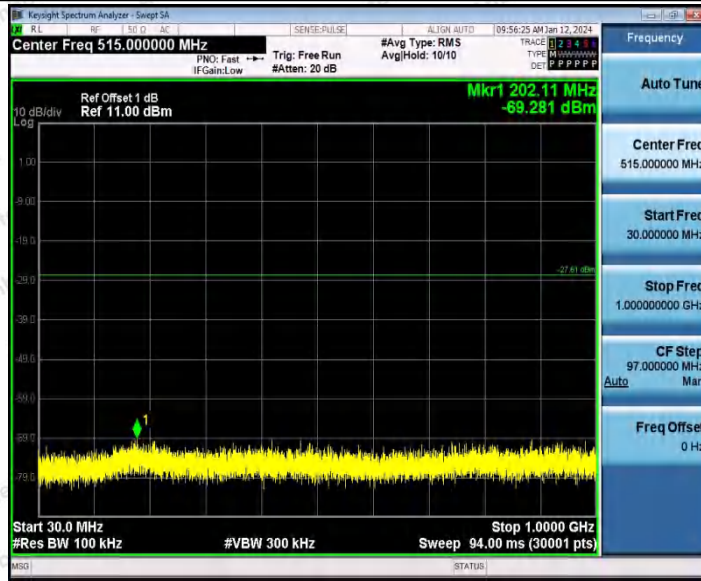

11G_Ant2_2412_1000~26500