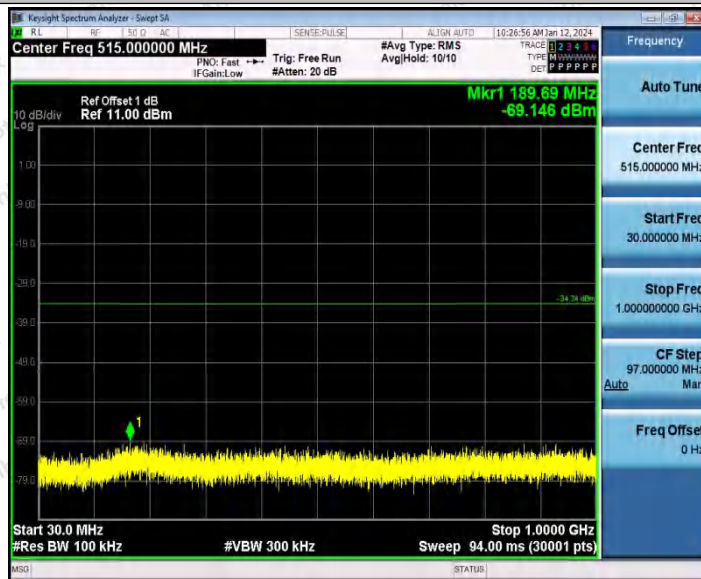

Hotline
400-003-0500
www.anbotek.com.cn

11AX40SISO_Ant2_2422_0-Reference

11AX40SISO_Ant2_2422_30~1000

Shenzhen Anbotek Compliance Laboratory Limited

Address: 1/F., Building D, Sogood Science and Technology Park, Sanwei Community, Hangcheng Street, Bao'an District, Shenzhen, Guangdong, China.
Tel: (86) 0755-26066440 Fax: (86) 0755-26014772 Email: service@anbotek.com