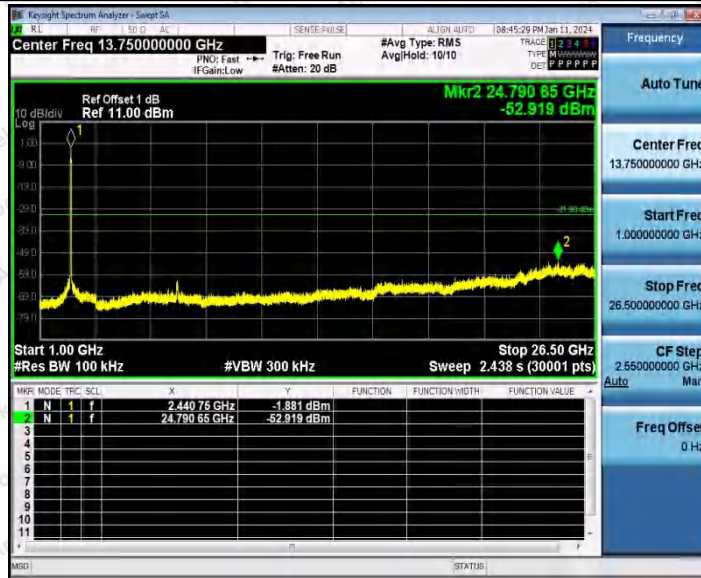

11AX40SISO_Ant2_2437_0~Reference