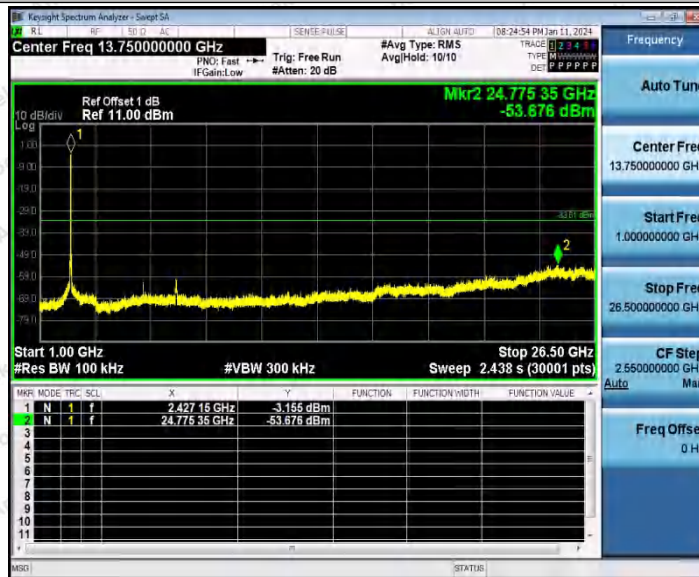

11N40SISO_Ant2_2422_0~Reference

Shenzhen Anbotek Compliance Laboratory Limited

Address: 1/F., Building D, Sogood Science and Technology Park, Sanwei Community, Hangcheng Street, Bao'an District, Shenzhen, Guangdong, China.
Tel: (86) 0755-26066440 Fax: (86) 0755-26014772 Email: service@anbotek.com

Hotline
400-003-0500
www.anbotek.com.cn