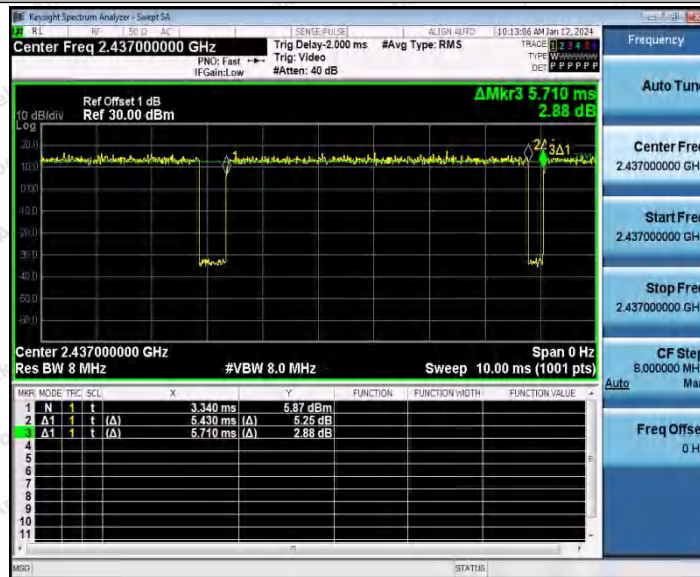

11N40SISO_Ant1_2452

Shenzhen Anbotek Compliance Laboratory Limited

Address: 1/F., Building D, Sogood Science and Technology Park, Sanwei Community, Hangcheng Street, Bao'an District, Shenzhen, Guangdong, China.
Tel: (86) 0755-26066440 Fax: (86) 0755-26014772 Email: service@anbotek.com

Hotline
400-003-0500
www.anbotek.com.cn