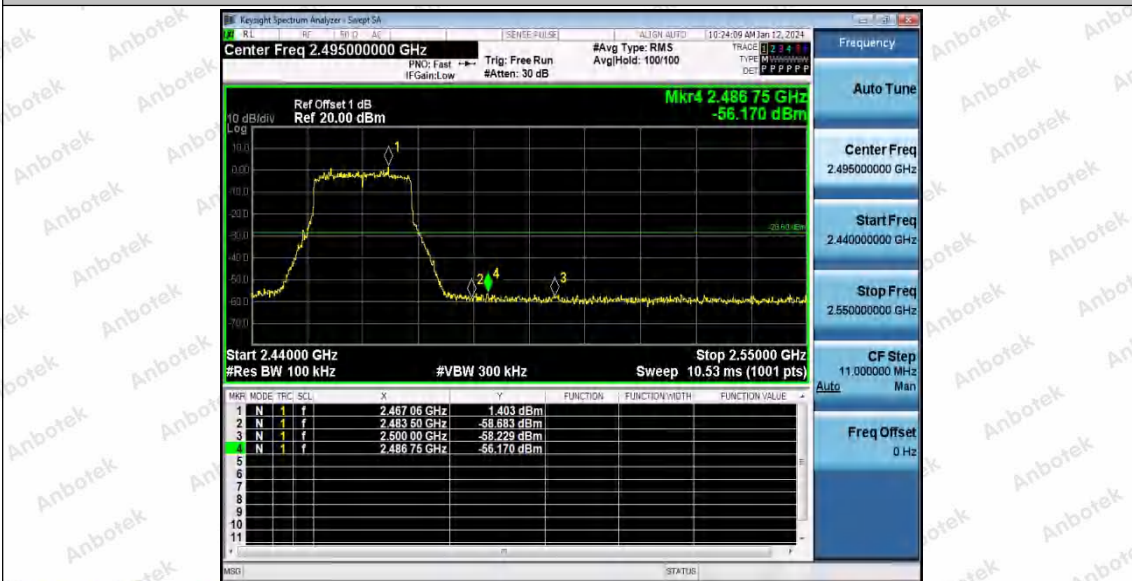

Hotline 400-003-0500
www.anbotek.com.cn

11AX20SISO_Ant1_High_2462

11AX20SISO_Ant2_High_2462

Shenzhen Anbotek Compliance Laboratory Limited

Address: 1/F., Building D, Sogood Science and Technology Park, Sanwei Community, Hangcheng Street, Bao'an District, Shenzhen, Guangdong, China.
 Tel: (86) 0755-26066440 Fax: (86) 0755-26014772 Email: service@anbotek.com