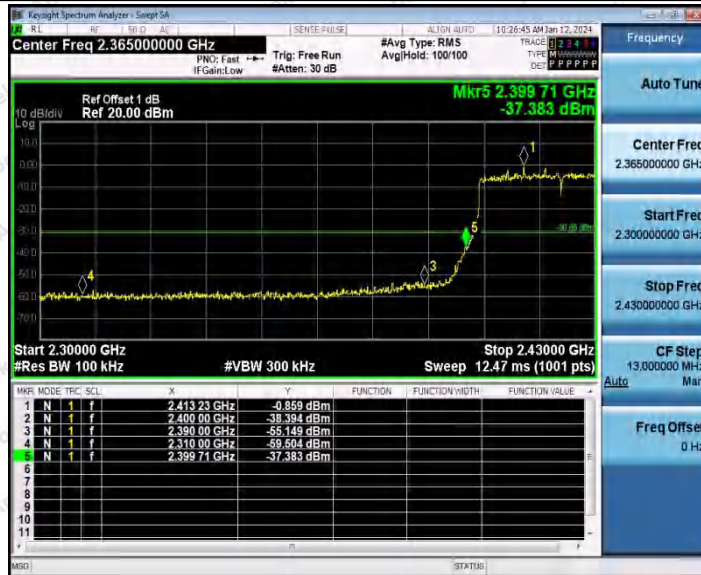

11AX40SISO_Ant1_High_2452

Shenzhen Anbotek Compliance Laboratory Limited

Address: 1/F., Building D, Sogood Science and Technology Park, Sanwei Community, Hangcheng Street, Bao'an District, Shenzhen, Guangdong, China.
Tel: (86) 0755-26066440 Fax: (86) 0755-26014772 Email: service@anbotek.com

Hotline 400-003-0500
www.anbotek.com.cn