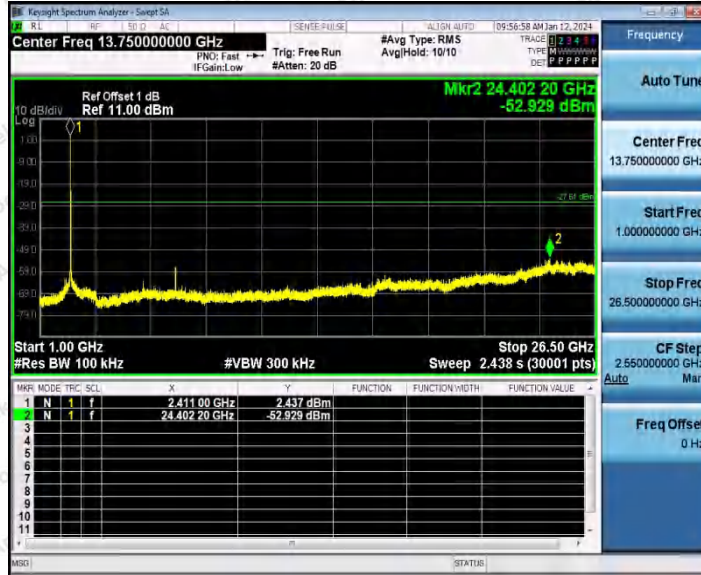

11G_Ant1_2437_0~Reference