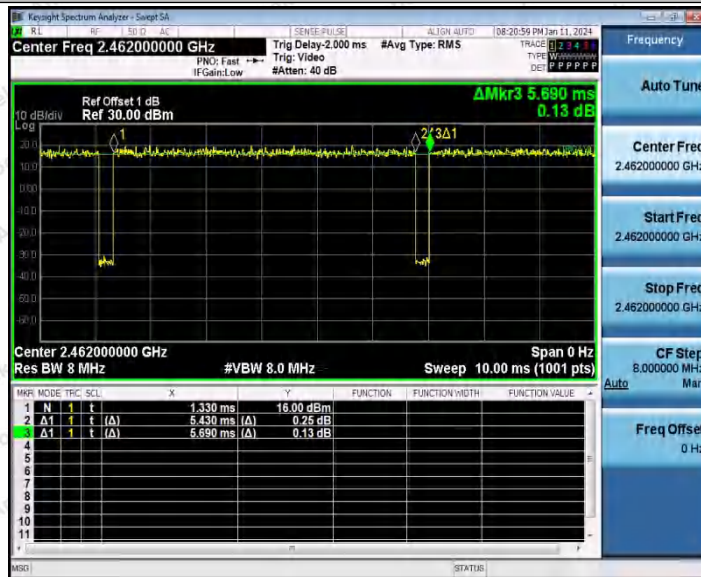

11N20SISO_Ant2_2462

Shenzhen Anbotek Compliance Laboratory Limited

Address: 1/F., Building D, Sogood Science and Technology Park, Sanwei Community, Hangcheng Street, Bao'an District, Shenzhen, Guangdong, China.
Tel: (86) 0755-26066440 Fax: (86) 0755-26014772 Email: service@anbotek.com

Hotline
400-003-0500
www.anbotek.com.cn