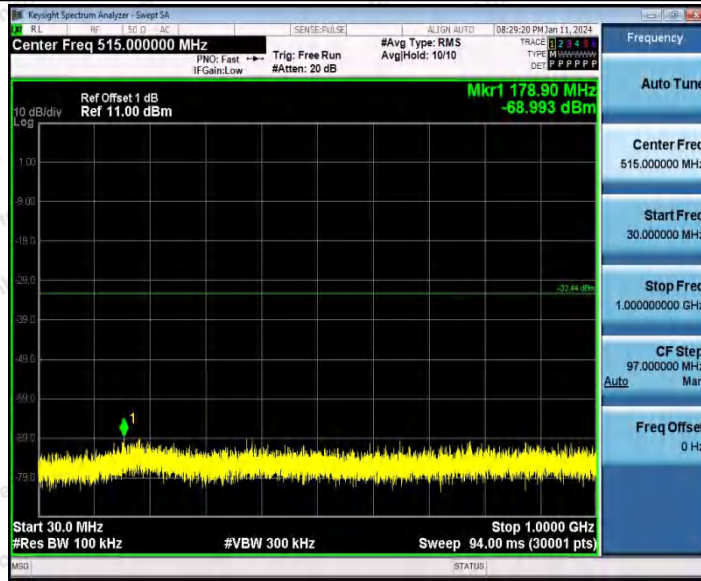

11N40SISO_Ant1_2452_1000~26500