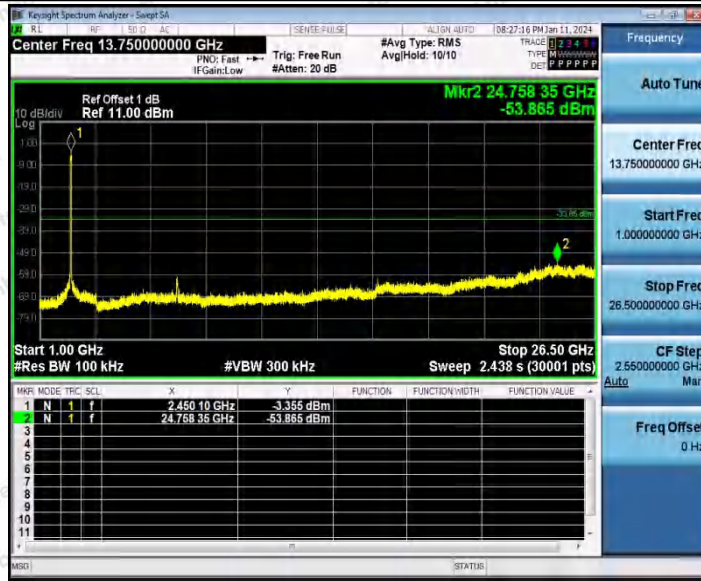

11N40SISO_Ant2_2437_0~Reference