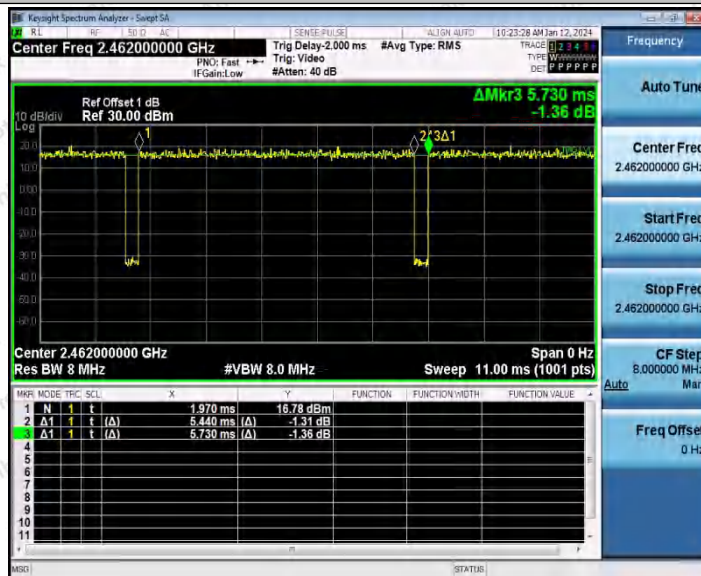

Hotline 400-003-0500
 www.anbotek.com.cn

11AX20SISO_Ant1_2462

11AX20SISO_Ant2_2462

Shenzhen Anbotek Compliance Laboratory Limited

Address: 1/F., Building D, Sogood Science and Technology Park, Sanwei Community, Hangcheng Street, Bao'an District, Shenzhen, Guangdong, China.
 Tel: (86) 0755-26066440 Fax: (86) 0755-26014772 Email: service@anbotek.com