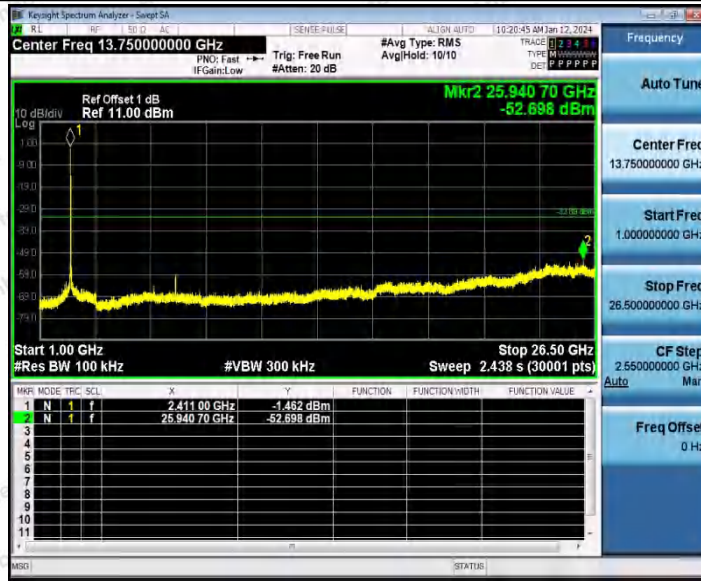

11AX20SISO_Ant1_2437_0~Reference