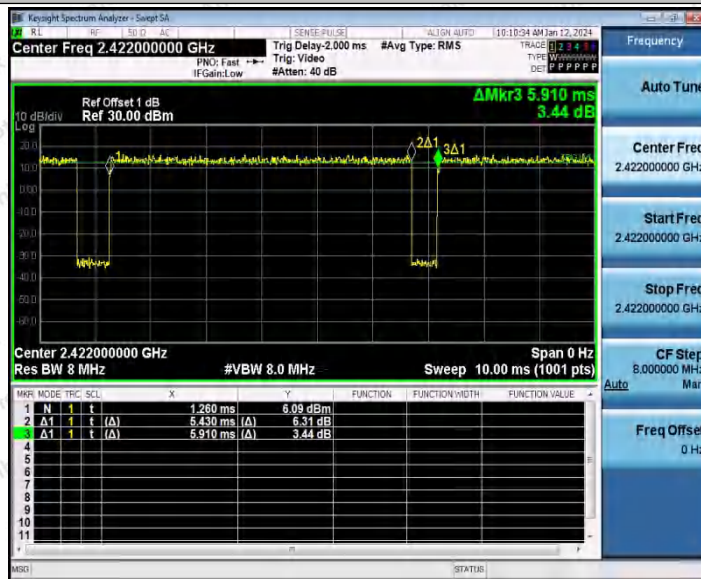

Hotline
 400-003-0500
www.anbotek.com.cn

11N40SISO_Ant1_2422

11N40SISO_Ant2_2422

Shenzhen Anbotek Compliance Laboratory Limited

Address: 1/F., Building D, Sogood Science and Technology Park, Sanwei Community, Hangcheng Street, Bao'an District, Shenzhen, Guangdong, China.
 Tel: (86) 0755-26066440 Fax: (86) 0755-26014772 Email: service@anbotek.com