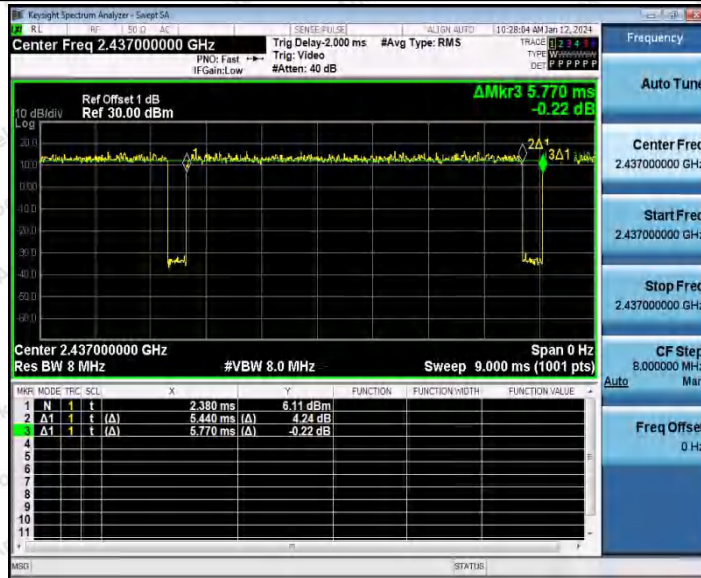

11AX40SISO_Ant1_2452