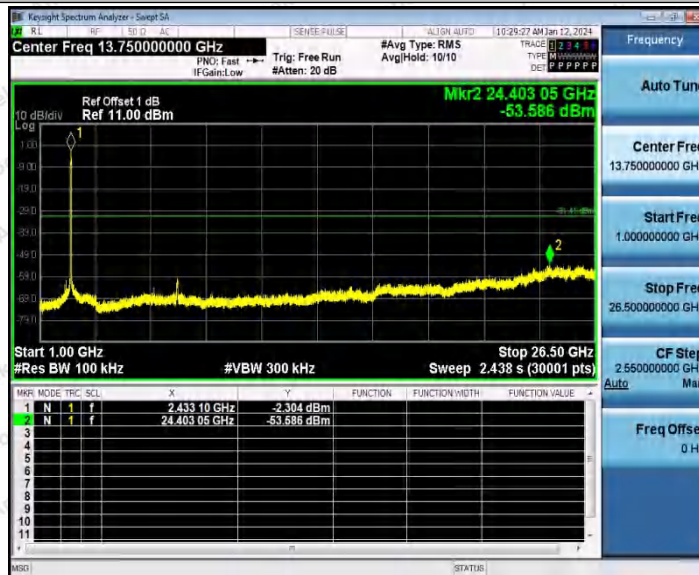

11AX40SISO_Ant1_2452_0~Reference

Shenzhen Anbotek Compliance Laboratory Limited

Address: 1/F., Building D, Sogood Science and Technology Park, Sanwei Community, Hangcheng Street, Bao'an District, Shenzhen, Guangdong, China.
Tel: (86) 0755-26066440 Fax: (86) 0755-26014772 Email: service@anbotek.com

Hotline
400-003-0500
www.anbotek.com.cn