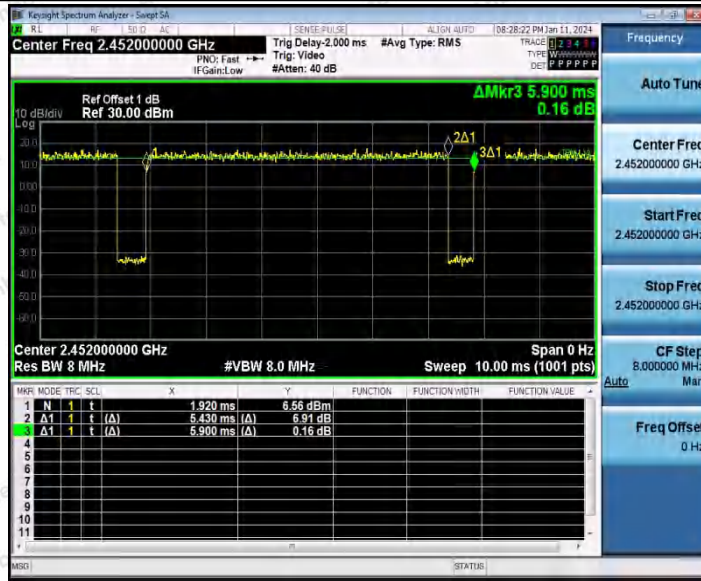

11N40SISO_Ant2_2452