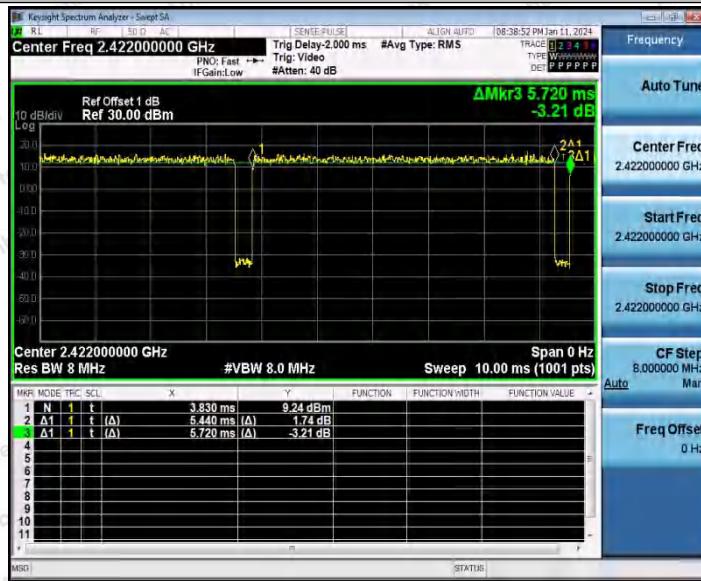

11AX40SISO_Ant1_2422

11AX40SISO_Ant2_2422