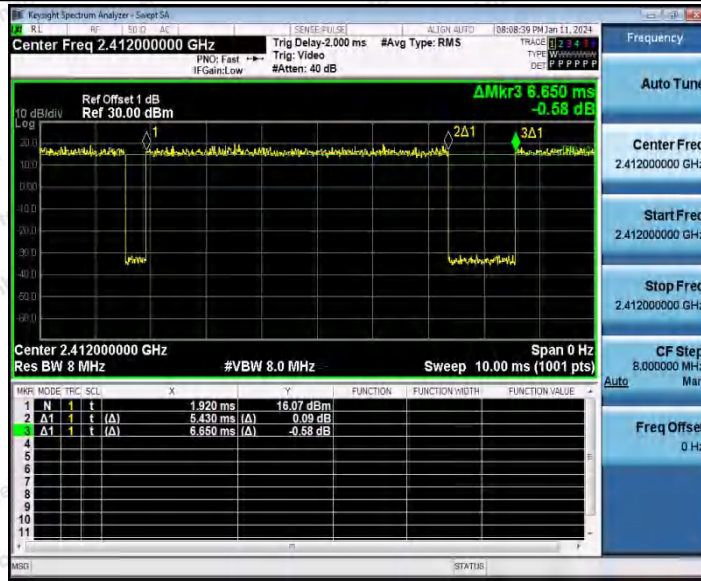

11N20SISO_Ant2_2412