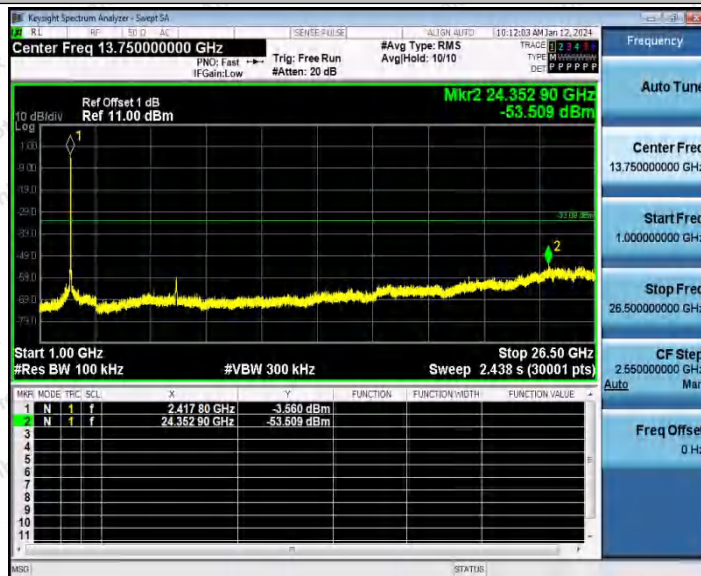

Hotline
 400-003-0500
www.anbotek.com.cn

11N40SISO_Ant2_2422_30~1000

11N40SISO_Ant2_2422_1000~26500

Shenzhen Anbotek Compliance Laboratory Limited

Address: 1/F., Building D, Sogood Science and Technology Park, Sanwei Community, Hangcheng Street, Bao'an District, Shenzhen, Guangdong, China.
 Tel: (86) 0755-26066440 Fax: (86) 0755-26014772 Email: service@anbotek.com