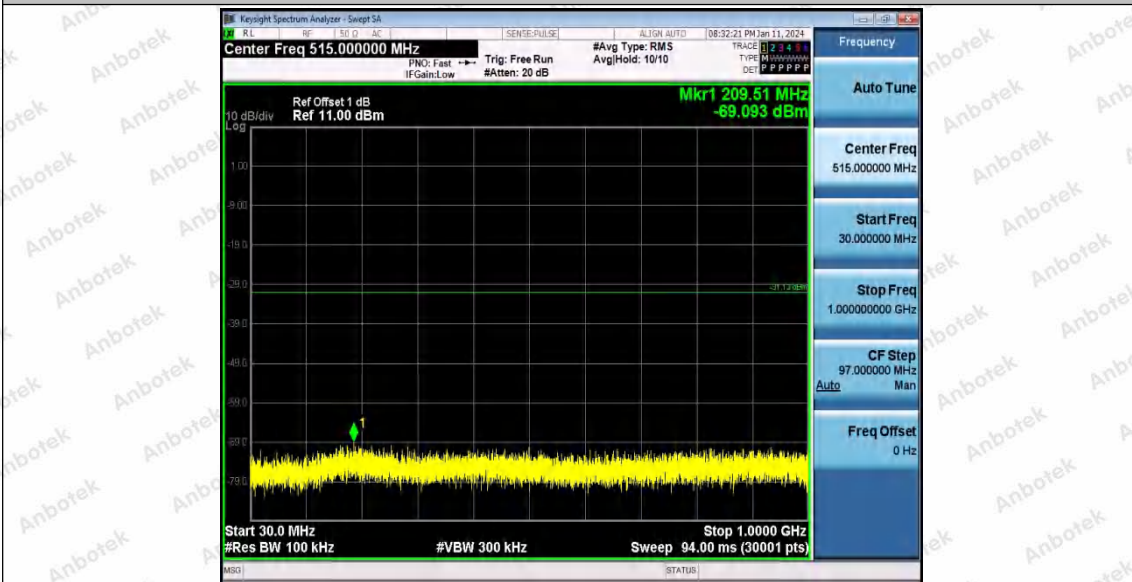

11AX20SISO_Ant1_2412_1000~26500