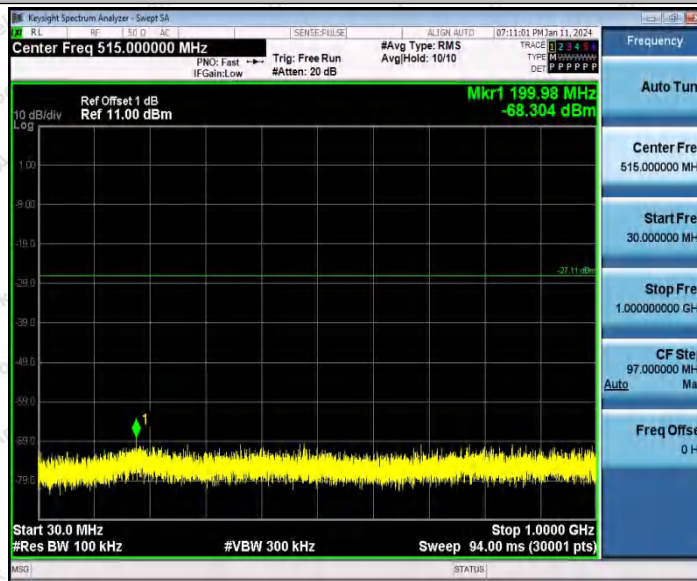

Hotline
400-003-0500
www.anbotek.com.cn

Test Graphs

11B_Ant1_2412_0~Reference

11B_Ant1_2412_30~1000

11B_Ant1_2412_1000~26500

Shenzhen Anbotek Compliance Laboratory Limited

Address: 1/F., Building D, Sogood Science and Technology Park, Sanwei Community, Hangcheng Street, Bao'an District, Shenzhen, Guangdong, China.
Tel: (86) 0755-26066440 Fax: (86) 0755-26014772 Email: service@anbotek.com