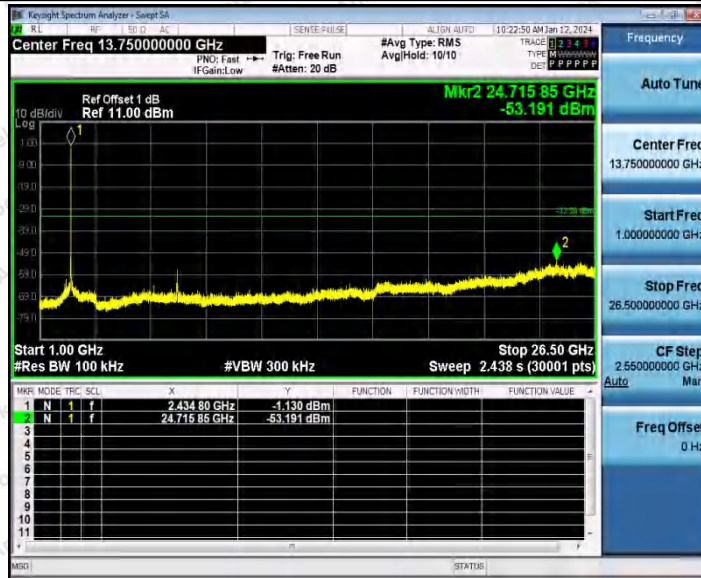

11AX20SISO_Ant1_2462_0~Reference