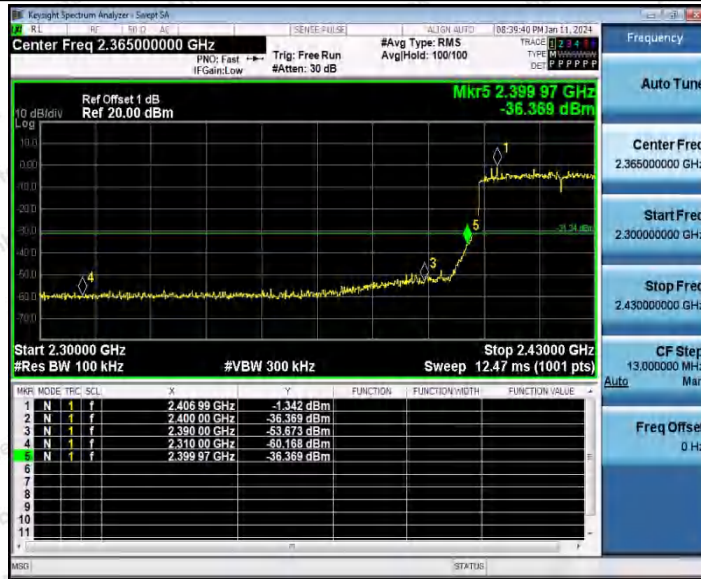

11AX40SISO_Ant1_Low_2422

11AX40SISO_Ant2_Low_2422