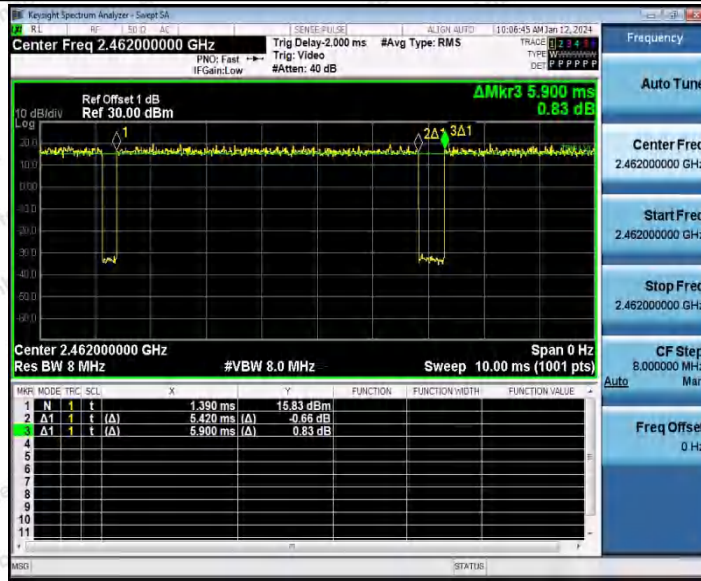

11N40SISO_Ant1_2422