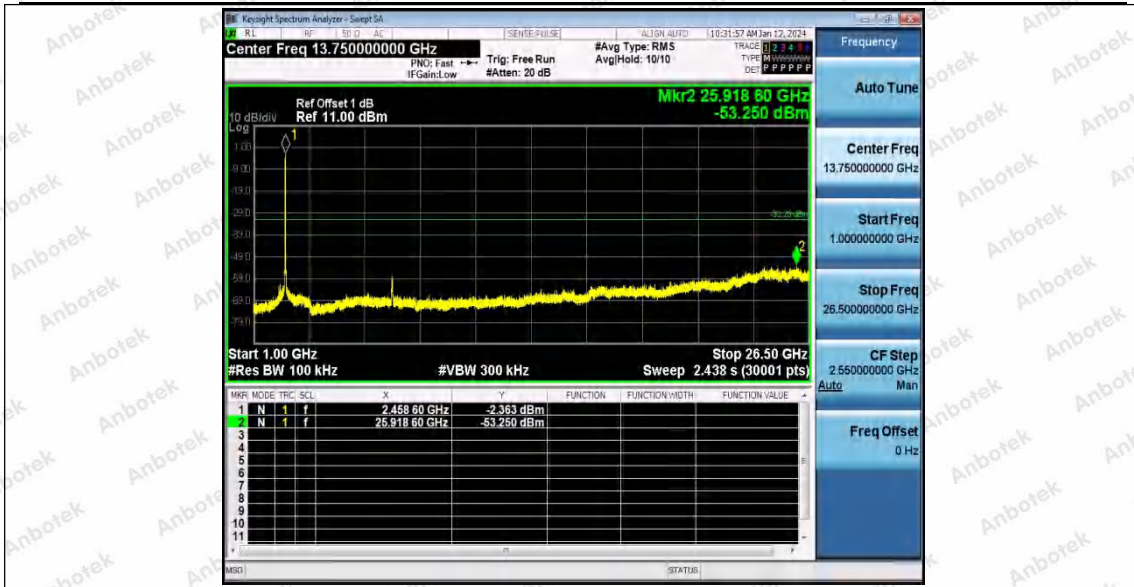

Shenzhen Anbotek Compliance Laboratory Limited

Address: 1/F., Building D, Sogood Science and Technology Park, Sanwei Community, Hangcheng Street, Bao'an District, Shenzhen, Guangdong, China.
Tel: (86) 0755-26066440 Fax: (86) 0755-26014772 Email: service@anbotek.com

Hotline
400-003-0500
www.anbotek.com.cn