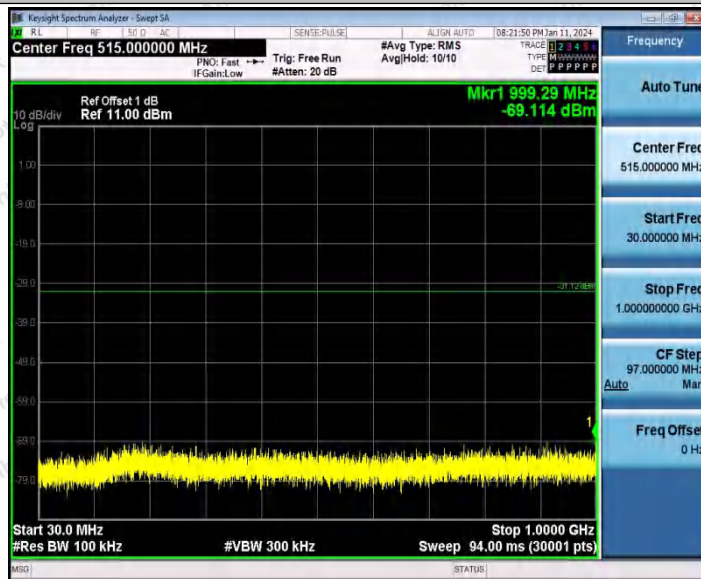

Hotline
400-003-0500
www.anbotek.com.cn

11N20SISO_Ant1_2462_0~Reference

11N20SISO_Ant1_2462_30~1000

Shenzhen Anbotek Compliance Laboratory Limited

Address: 1/F., Building D, Sogood Science and Technology Park, Sanwei Community, Hangcheng Street, Bao'an District, Shenzhen, Guangdong, China.
Tel: (86) 0755-26066440 Fax: (86) 0755-26014772 Email: service@anbotek.com