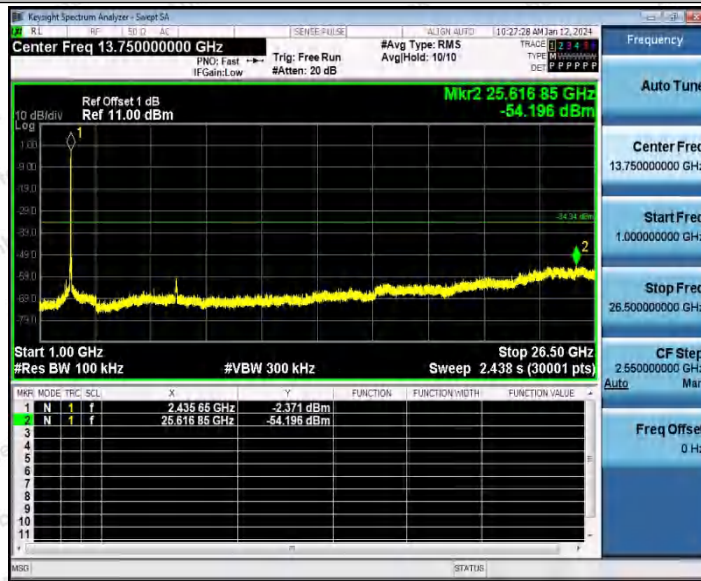

11AX40SISO_Ant2_2422_1000~26500

11AX40SISO_Ant1_2437_0~Reference