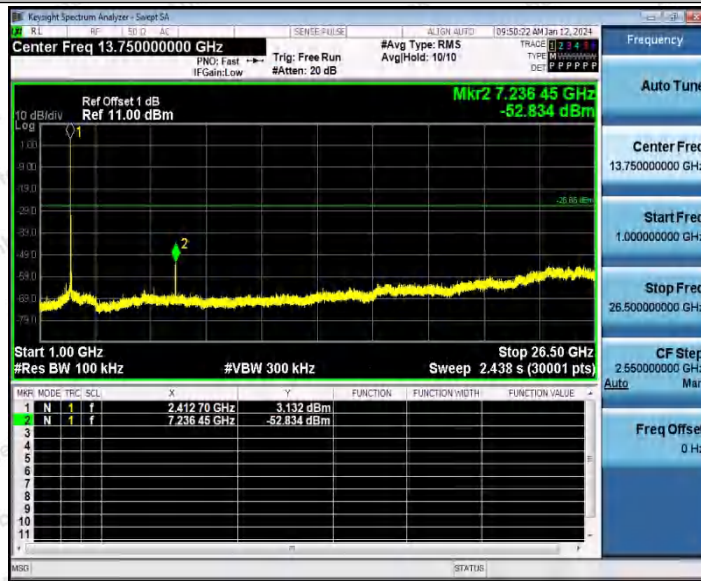

11B_Ant2_2412_1000~26500

11B_Ant1_2437_0~Reference