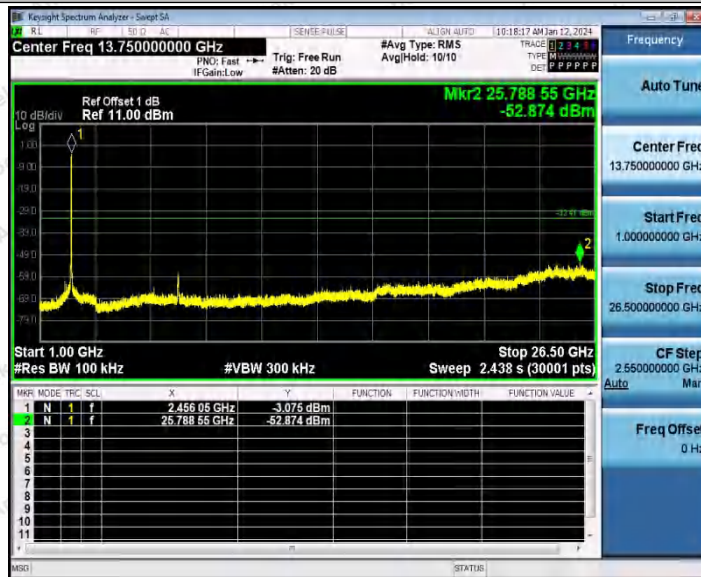

11AX20SISO_Ant1_2412_0~Reference

Shenzhen Anbotek Compliance Laboratory Limited

Address: 1/F., Building D, Sogood Science and Technology Park, Sanwei Community, Hangcheng Street, Bao'an District, Shenzhen, Guangdong, China.
Tel: (86) 0755-26066440 Fax: (86) 0755-26014772 Email: service@anbotek.com

Hotline
400-003-0500
www.anbotek.com.cn