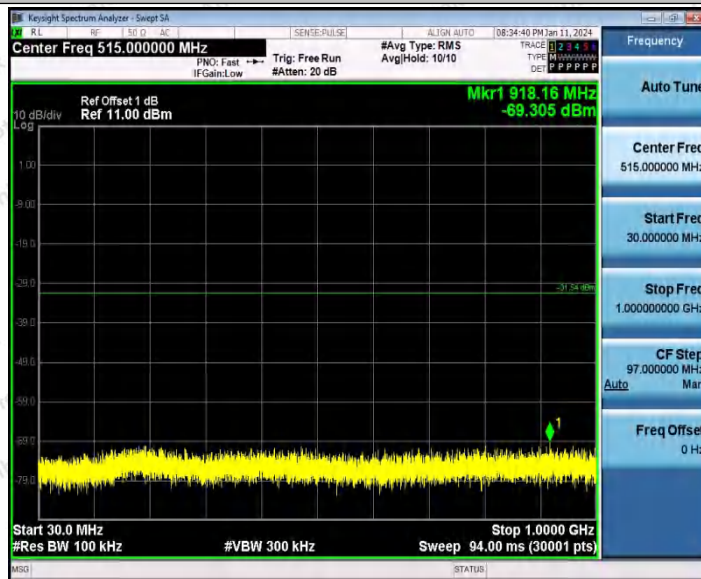

Hotline
400-003-0500
www.anbotek.com.cn

11AX20SISO_Ant1_2437_0~Reference

11AX20SISO_Ant1_2437_30~1000

Shenzhen Anbotek Compliance Laboratory Limited

Address: 1/F., Building D, Sogood Science and Technology Park, Sanwei Community, Hangcheng Street, Bao'an District, Shenzhen, Guangdong, China.
 Tel: (86) 0755-26066440 Fax: (86) 0755-26014772 Email: service@anbotek.com