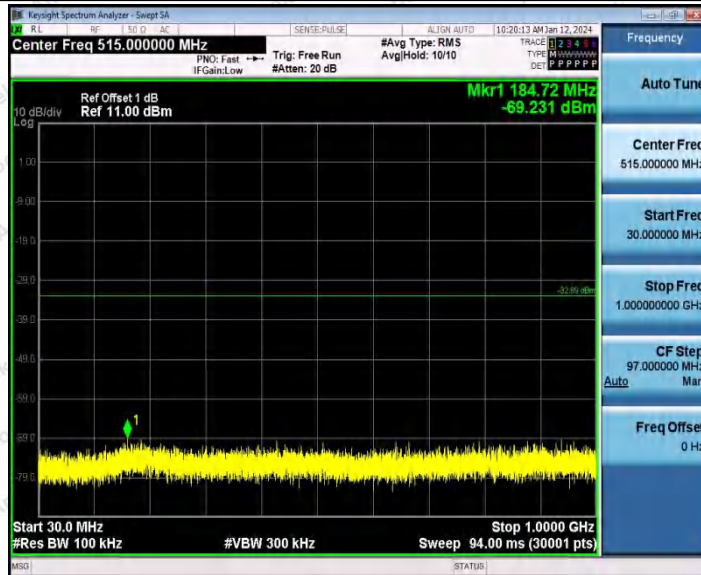

11AX20SISO_Ant2_2412_1000~26500

Shenzhen Anbotek Compliance Laboratory Limited

Address: 1/F., Building D, Sogood Science and Technology Park, Sanwei Community, Hangcheng Street, Bao'an District, Shenzhen, Guangdong, China.
Tel: (86) 0755-26066440 Fax: (86) 0755-26014772 Email: service@anbotek.com

Hotline
400-003-0500
www.anbotek.com.cn