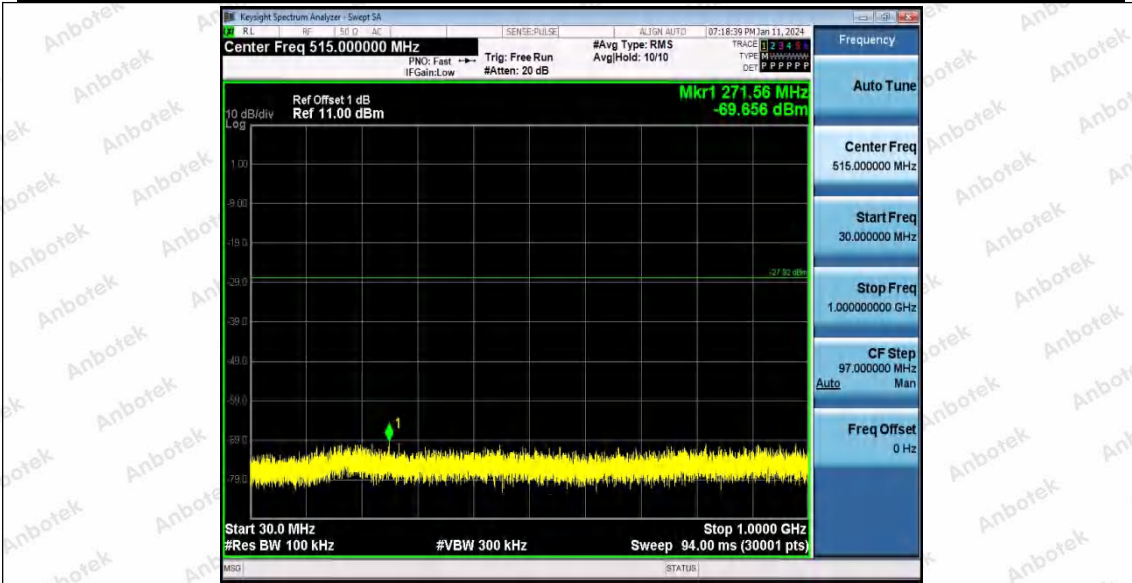

11B_Ant1_2437_1000~26500