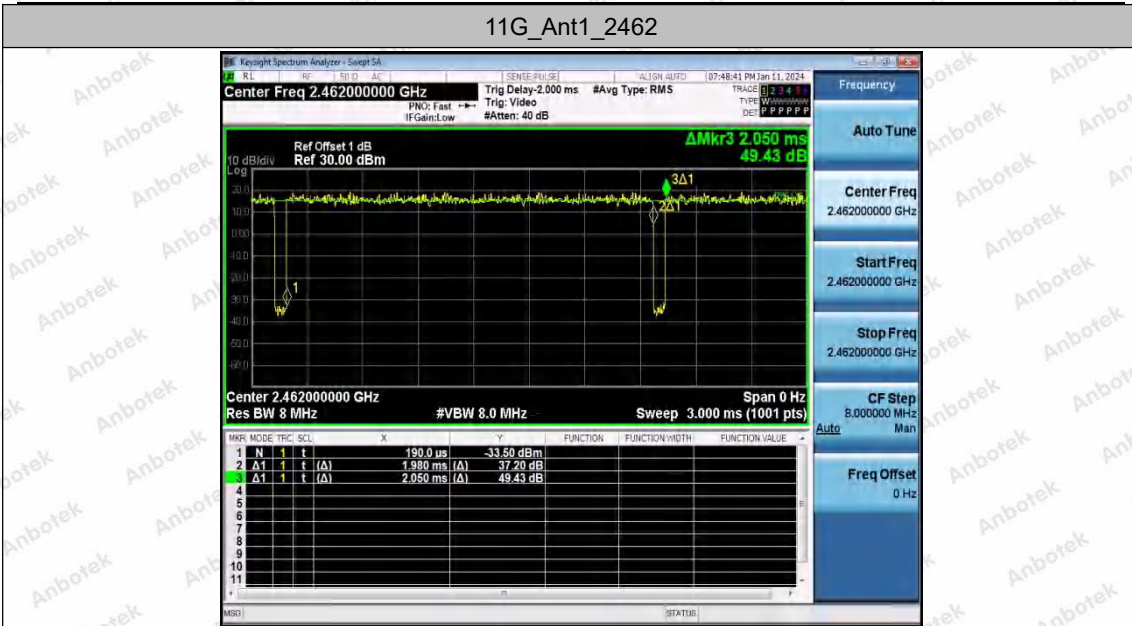

11N20SISO_Ant1_2412

Shenzhen Anbotek Compliance Laboratory Limited

Address: 1/F., Building D, Sogood Science and Technology Park, Sanwei Community, Hangcheng Street, Bao'an District, Shenzhen, Guangdong, China.
Tel: (86) 0755-26066440 Fax: (86) 0755-26014772 Email: service@anbotek.com

Hotline
400-003-0500
www.anbotek.com.cn