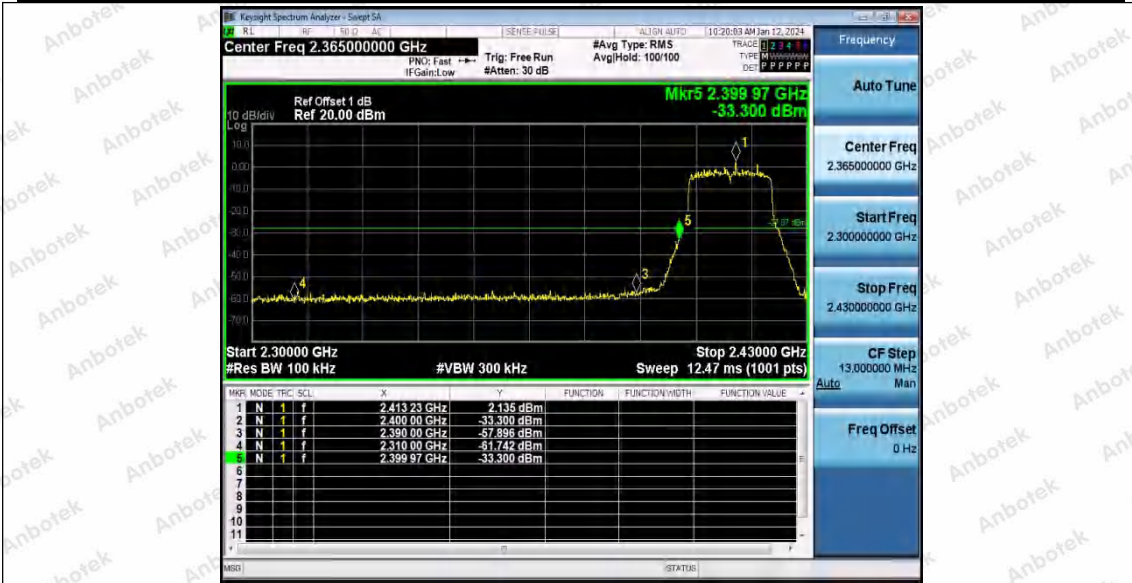

11AX20SISO_Ant1_High_2462