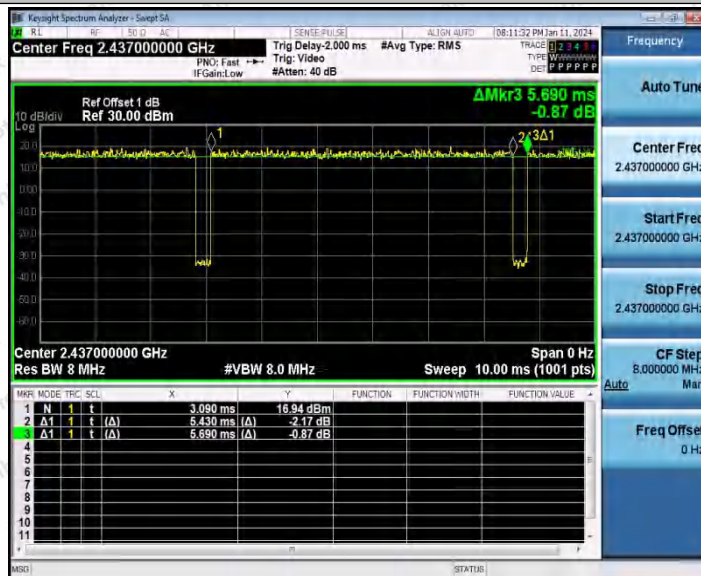

Hotline
 400-003-0500
www.anbotek.com.cn

11N20SISO_Ant2_2412

11N20SISO_Ant1_2437

Shenzhen Anbotek Compliance Laboratory Limited

Address: 1/F., Building D, Sogood Science and Technology Park, Sanwei Community, Hangcheng Street, Bao'an District, Shenzhen, Guangdong, China.
 Tel: (86) 0755-26066440 Fax: (86) 0755-26014772 Email: service@anbotek.com