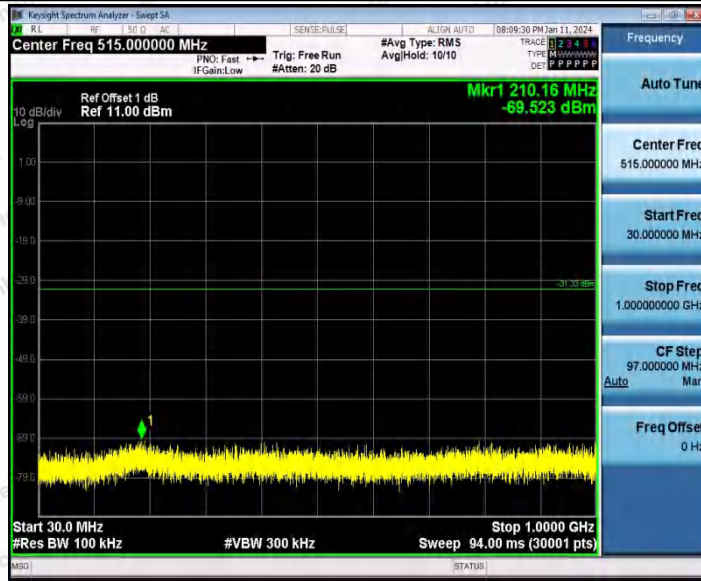

11N20SISO_Ant1_2412_1000~26500