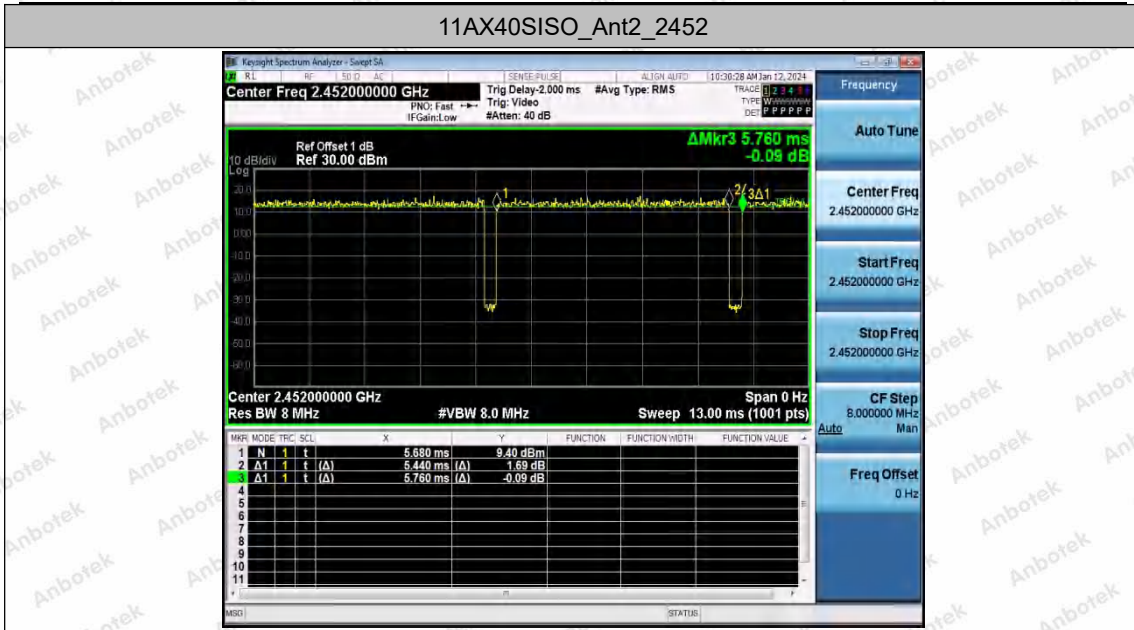

---end---

Shenzhen Anbotek Compliance Laboratory Limited

Address: 1/F., Building D, Sogood Science and Technology Park, Sanwei Community, Hangcheng Street, Bao'an District, Shenzhen, Guangdong, China.
Tel: (86) 0755-26066440 Fax: (86) 0755-26014772 Email: service@anbotek.com

Hotline
400-003-0500
www.anbotek.com.cn