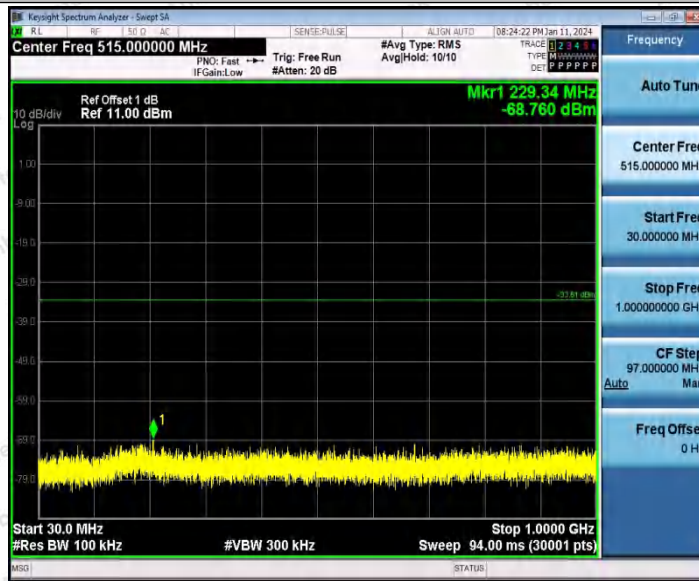

11N40SISO_Ant1_2422_30~1000

11N40SISO_Ant1_2422_1000~26500