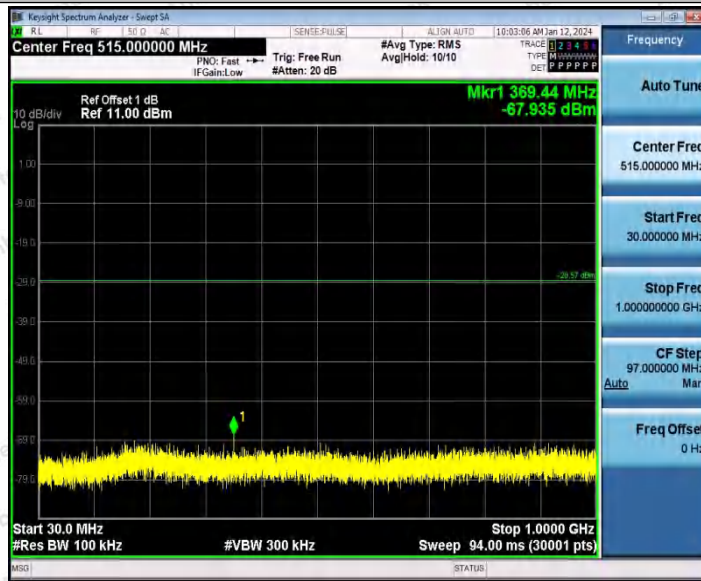

11N20SISO_Ant2_2412_30~1000

11N20SISO_Ant2_2412_1000~26500