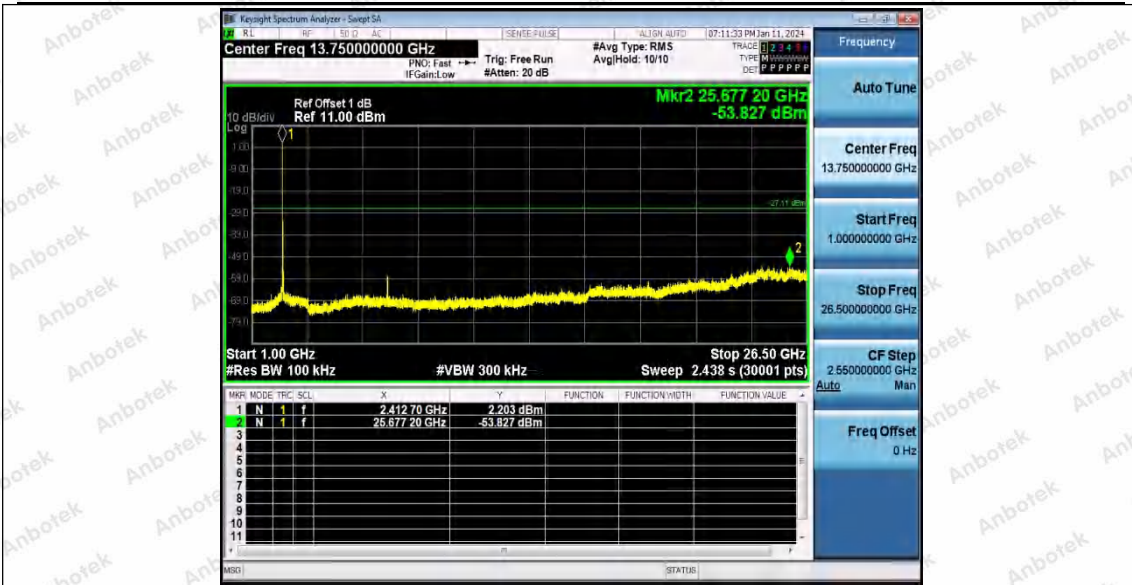

11B_Ant2_2412_0~Reference