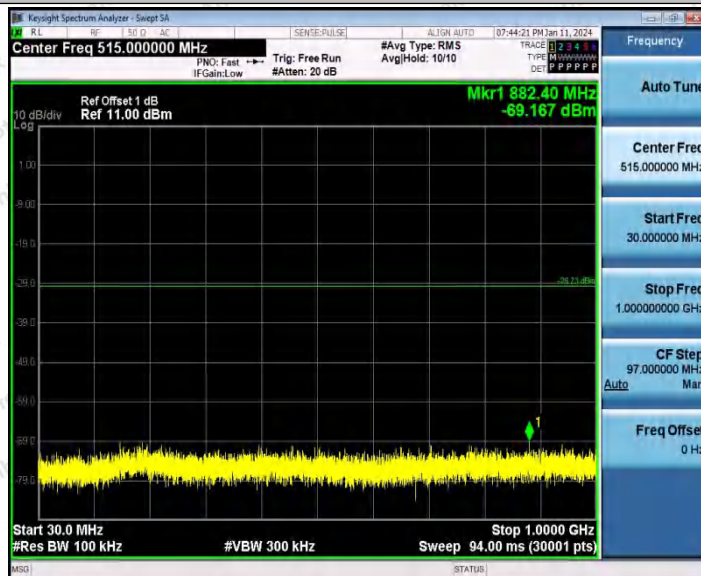

Shenzhen Anbotek Compliance Laboratory Limited

Address: 1/F., Building D, Sogood Science and Technology Park, Sanwei Community, Hangcheng Street, Bao'an District, Shenzhen, Guangdong, China.
Tel: (86) 0755-26066440 Fax: (86) 0755-26014772 Email: service@anbotek.com

Hotline 400-003-0500
www.anbotek.com.cn