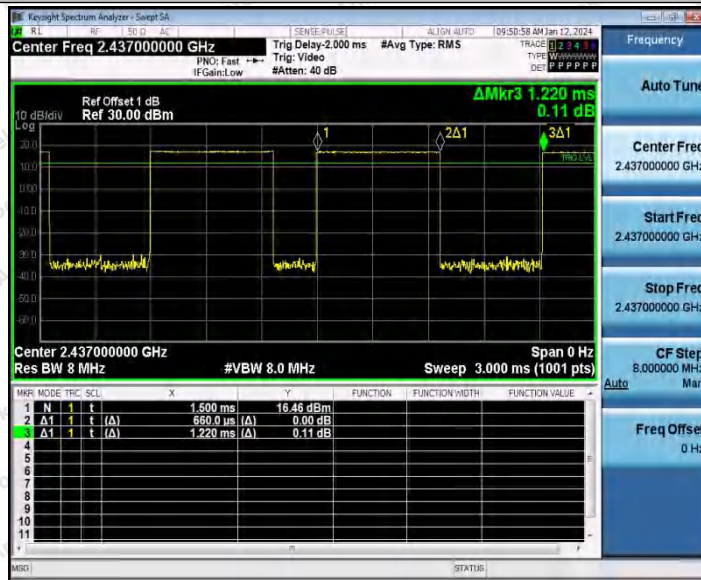

Hotline

400-003-0500

www.anbotek.com.cn

Test Graphs

11B_Ant2_2437

11B_Ant1_2462

Shenzhen Anbotek Compliance Laboratory Limited

Address: 1/F., Building D, Sogood Science and Technology Park, Sanwei Community, Hangcheng Street, Bao'an District, Shenzhen, Guangdong, China.
 Tel: (86) 0755-26066440 Fax: (86) 0755-26014772 Email: service@anbotek.com