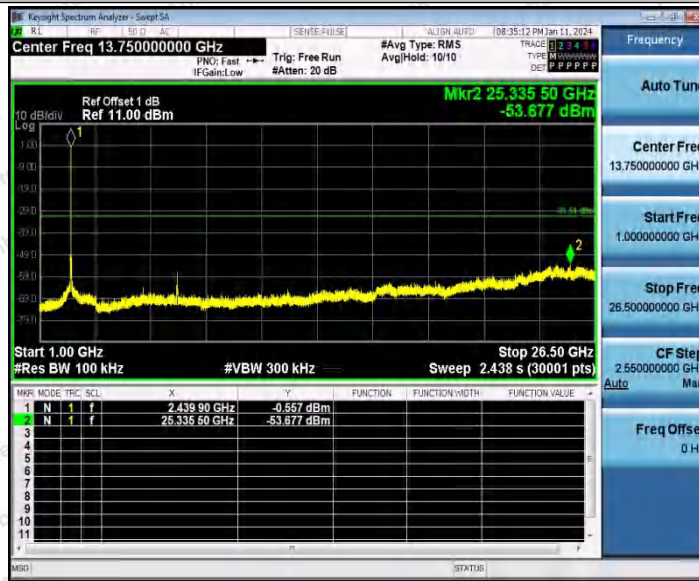

11AX20SISO_Ant1_2437_1000~26500

11AX20SISO_Ant2_2437_0~Reference