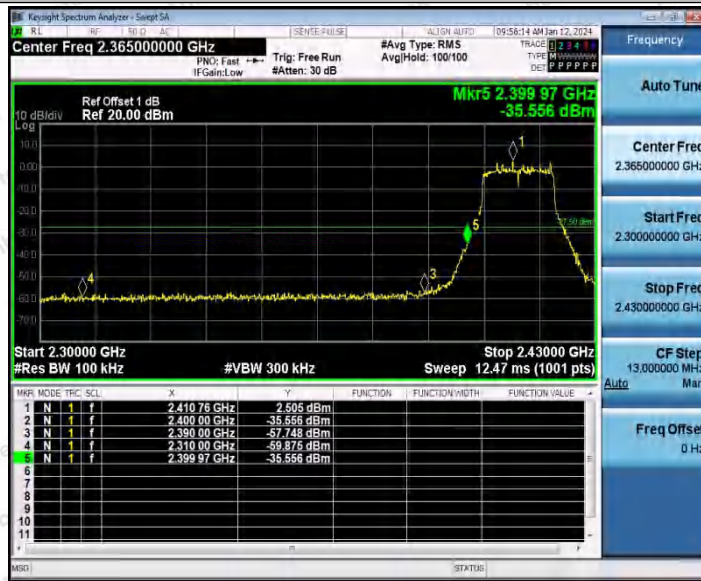

11G_Ant2_Low_2412

11G_Ant1_High_2462

11G_Ant2_High_2462

Shenzhen Anbotek Compliance Laboratory Limited

Address: 1/F., Building D, Sogood Science and Technology Park, Sanwei Community, Hangcheng Street, Bao'an District, Shenzhen, Guangdong, China.
 Tel: (86) 0755-26066440 Fax: (86) 0755-26014772 Email: service@anbotek.com