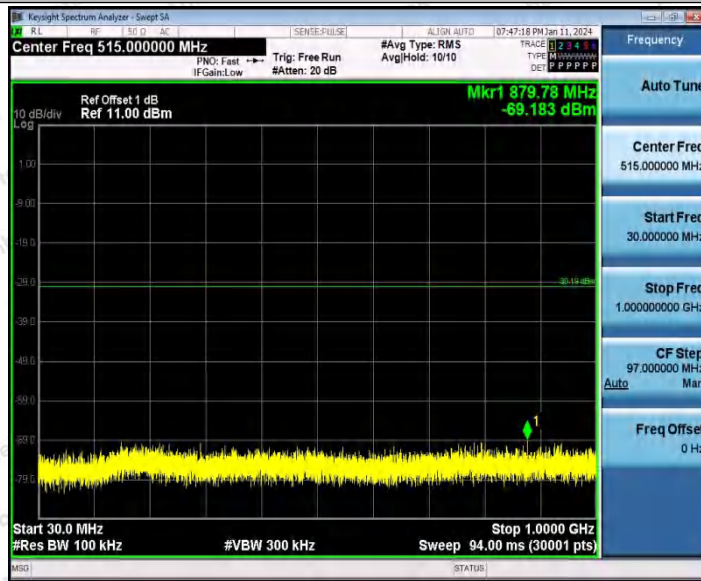

11G_Ant1_2437_30~1000

11G_Ant1_2437_1000~26500