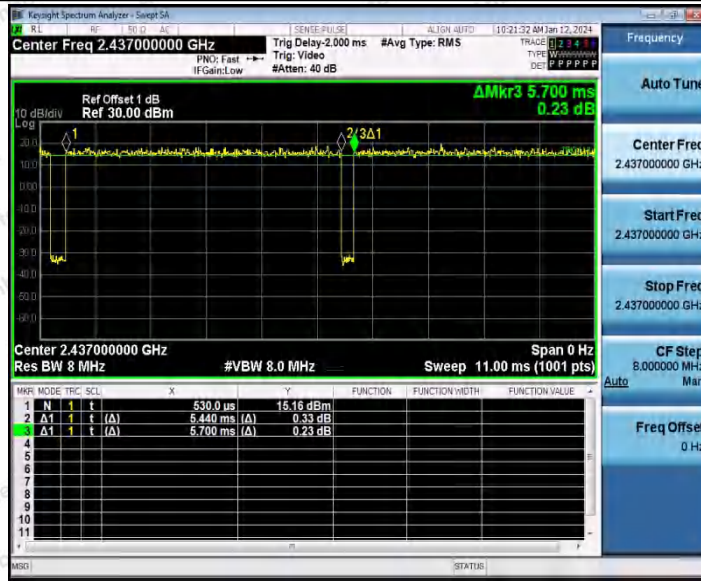

11AX20SISO_Ant1_2462