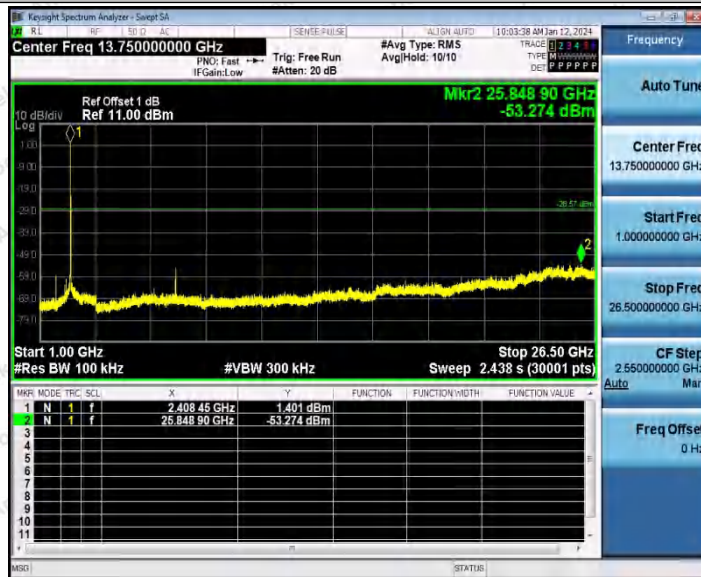

11N20SISO_Ant1_2437_0~Reference

Shenzhen Anbotek Compliance Laboratory Limited

Address: 1/F., Building D, Sogood Science and Technology Park, Sanwei Community, Hangcheng Street, Bao'an District, Shenzhen, Guangdong, China.
Tel: (86) 0755-26066440 Fax: (86) 0755-26014772 Email: service@anbotek.com

Hotline
400-003-0500
www.anbotek.com.cn