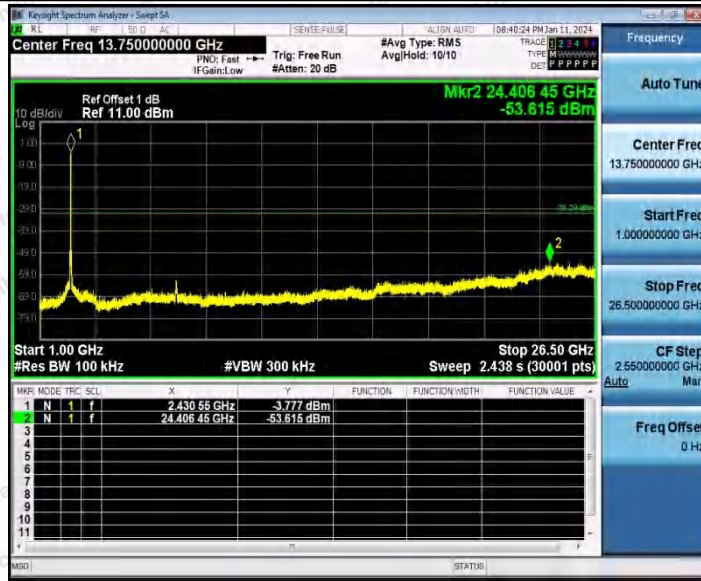

11AX40SISO_Ant2_2422_0-Reference