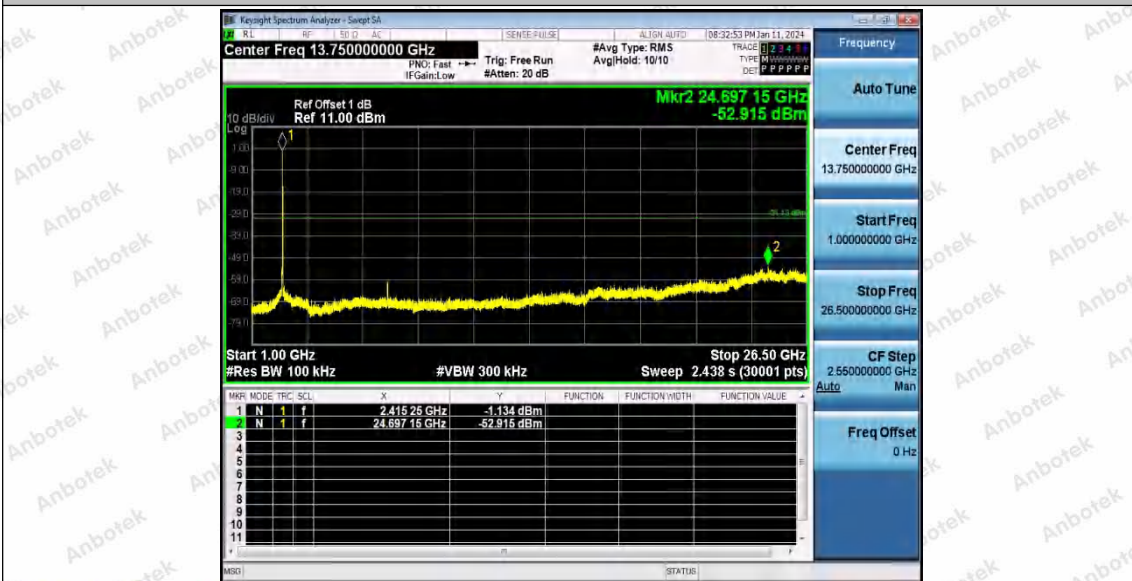

Hotline
 400-003-0500
 www.anbotek.com.cn

11AX20SISO_Ant1_2412_30~1000

11AX20SISO_Ant1_2412_1000~26500

Shenzhen Anbotek Compliance Laboratory Limited

Address: 1/F., Building D, Sogood Science and Technology Park, Sanwei Community, Hangcheng Street, Bao'an District, Shenzhen, Guangdong, China.
Tel: (86) 0755-26066440 Fax: (86) 0755-26014772 Email: service@anbotek.com