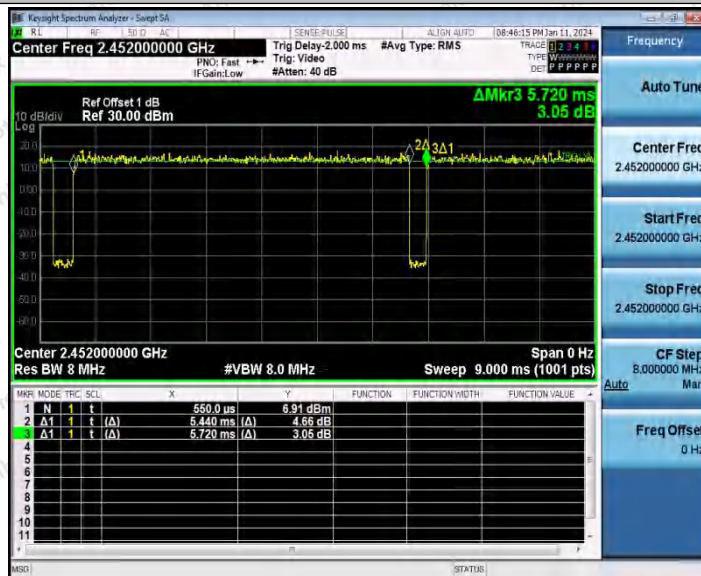

Hotline
 400-003-0500
 www.anbotek.com.cn

11AX40SISO_Ant2_2437

11AX40SISO_Ant1_2452

Shenzhen Anbotek Compliance Laboratory Limited

Address: 1/F., Building D, Sogood Science and Technology Park, Sanwei Community, Hangcheng Street, Bao'an District, Shenzhen, Guangdong, China.
 Tel: (86) 0755-26066440 Fax: (86) 0755-26014772 Email: service@anbotek.com