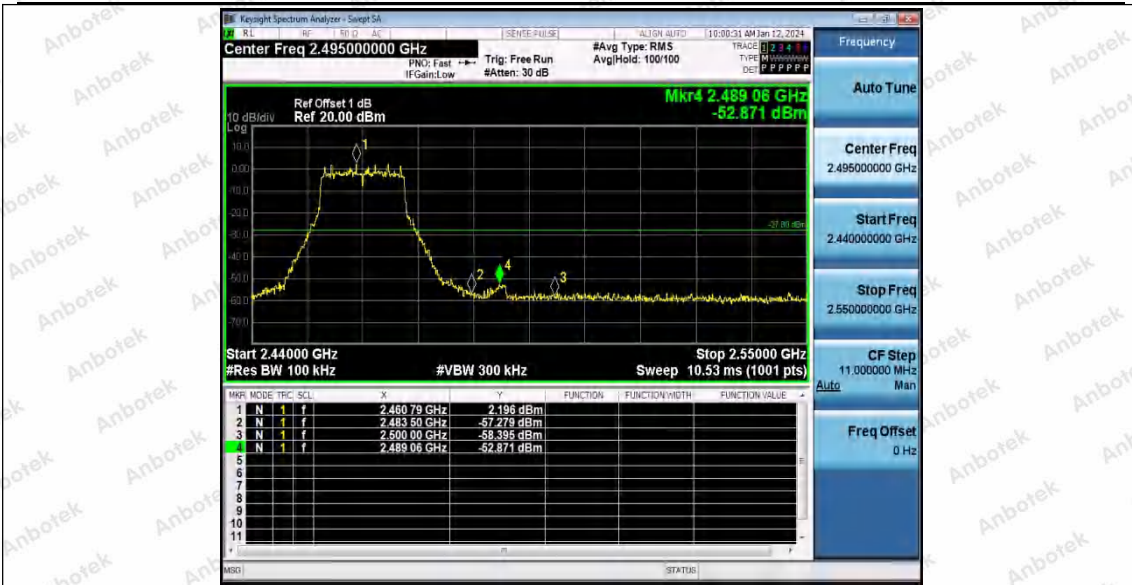

11N20SISO_Ant1_Low_2412