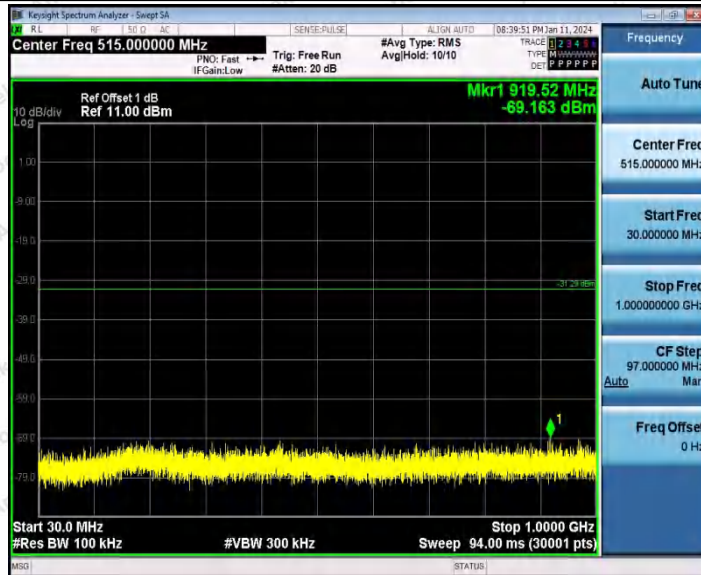

11AX40SISO_Ant1_2422_1000~26500

Shenzhen Anbotek Compliance Laboratory Limited

Address: 1/F., Building D, Sogood Science and Technology Park, Sanwei Community, Hangcheng Street, Bao'an District, Shenzhen, Guangdong, China.
Tel: (86) 0755-26066440 Fax: (86) 0755-26014772 Email: service@anbotek.com

Hotline
400-003-0500
www.anbotek.com.cn