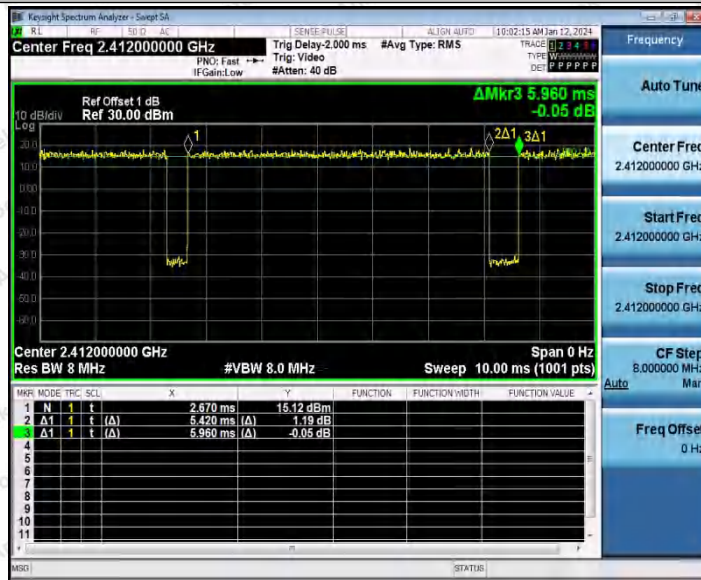

11N20SISO_Ant1_2437