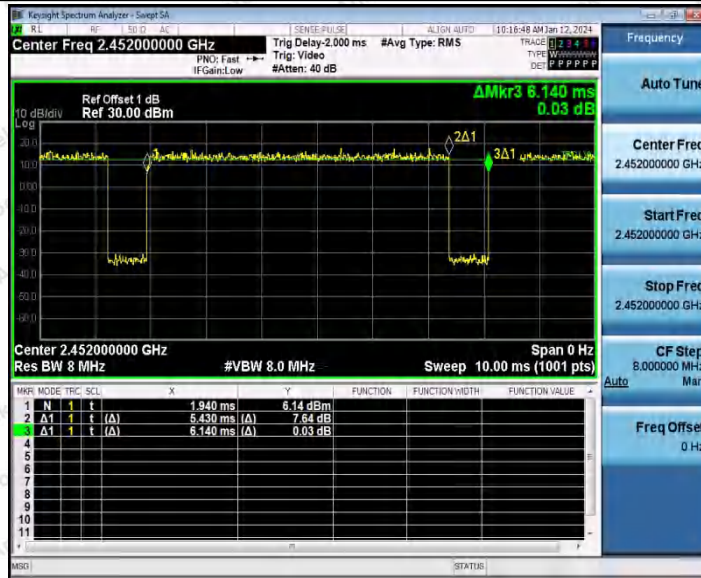

11AX20SISO_Ant1_2412