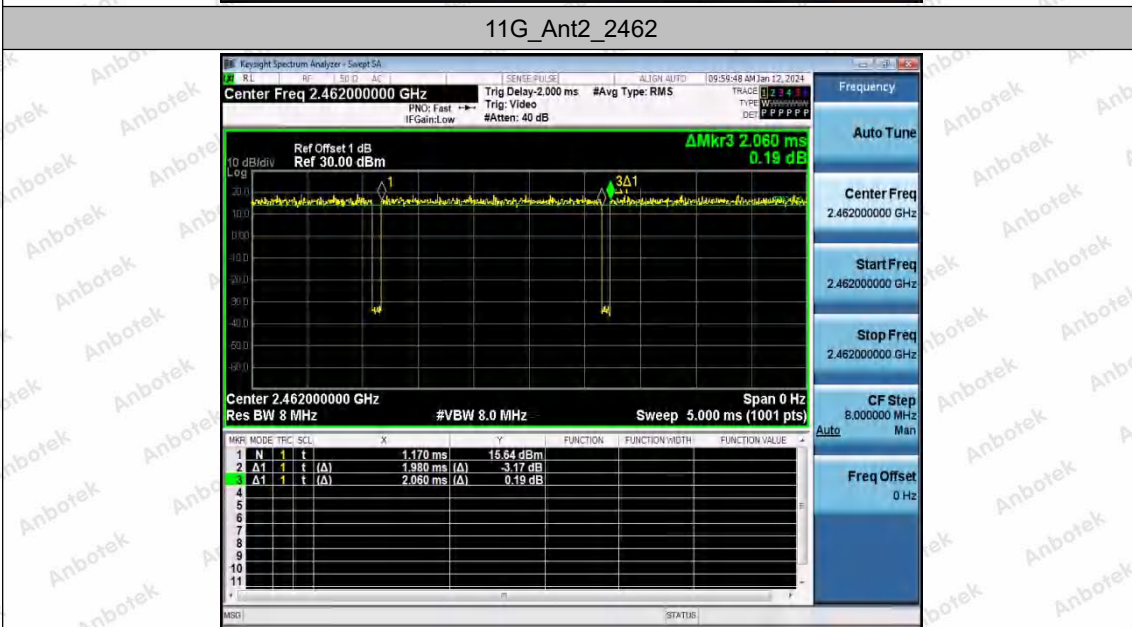

11N20SISO_Ant1_2412

Shenzhen Anbotek Compliance Laboratory Limited

Address: 1/F., Building D, Sogood Science and Technology Park, Sanwei Community, Hangcheng Street, Bao'an District, Shenzhen, Guangdong, China.
Tel: (86) 0755-26066440 Fax: (86) 0755-26014772 Email: service@anbotek.com

Hotline
400-003-0500
www.anbotek.com.cn