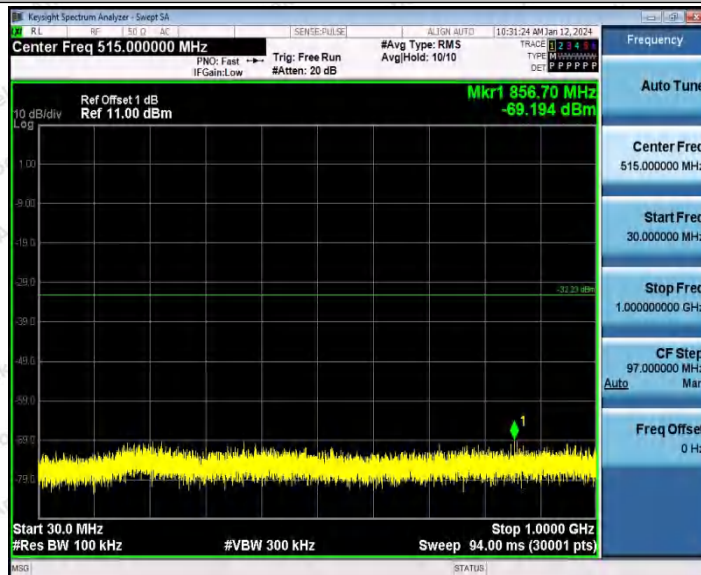

11AX40SISO_Ant2_2452_1000~26500

Shenzhen Anbotek Compliance Laboratory Limited

Address: 1/F., Building D, Sogood Science and Technology Park, Sanwei Community, Hangcheng Street, Bao'an District, Shenzhen, Guangdong, China.
Tel: (86) 0755-26066440 Fax: (86) 0755-26014772 Email: service@anbotek.com

Hotline
400-003-0500
www.anbotek.com.cn