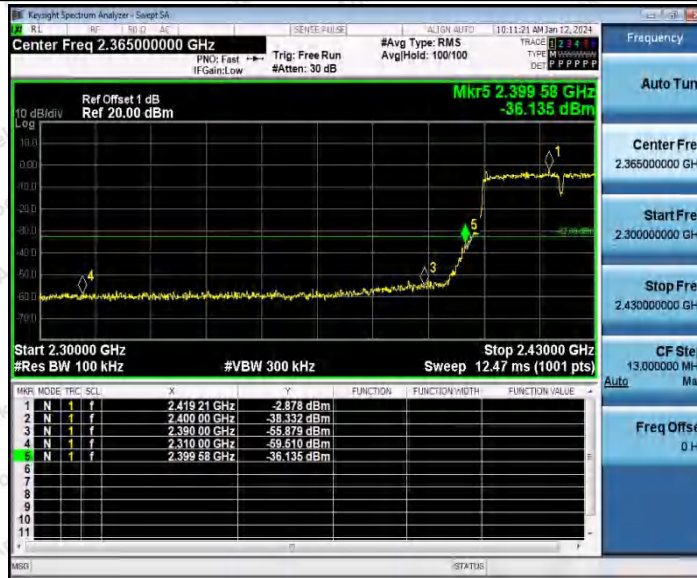

11N40SISO_Ant1_High_2452