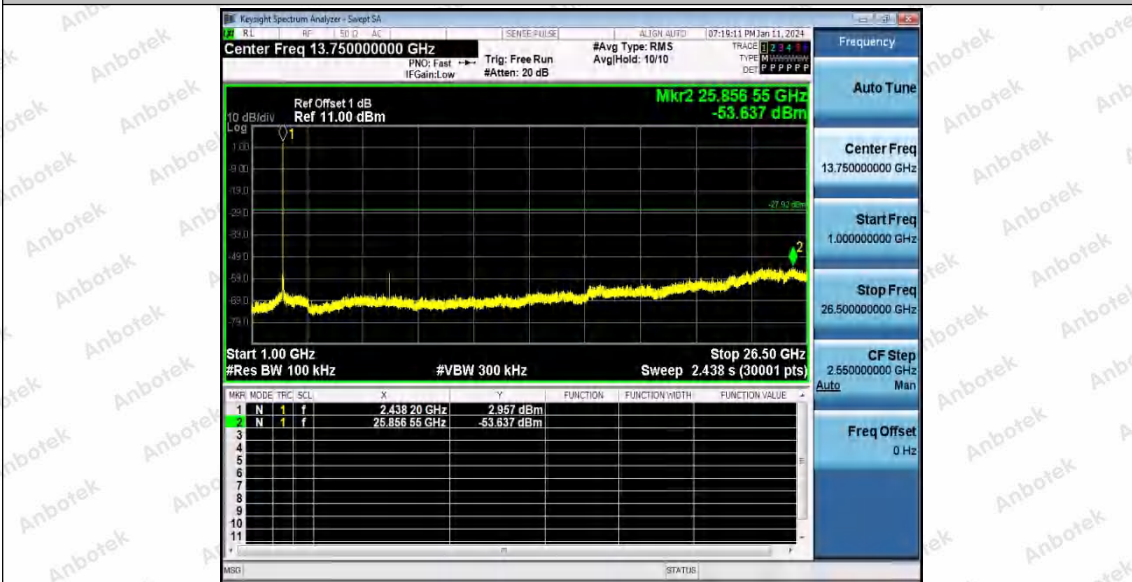

11B_Ant1_2437_0~Reference