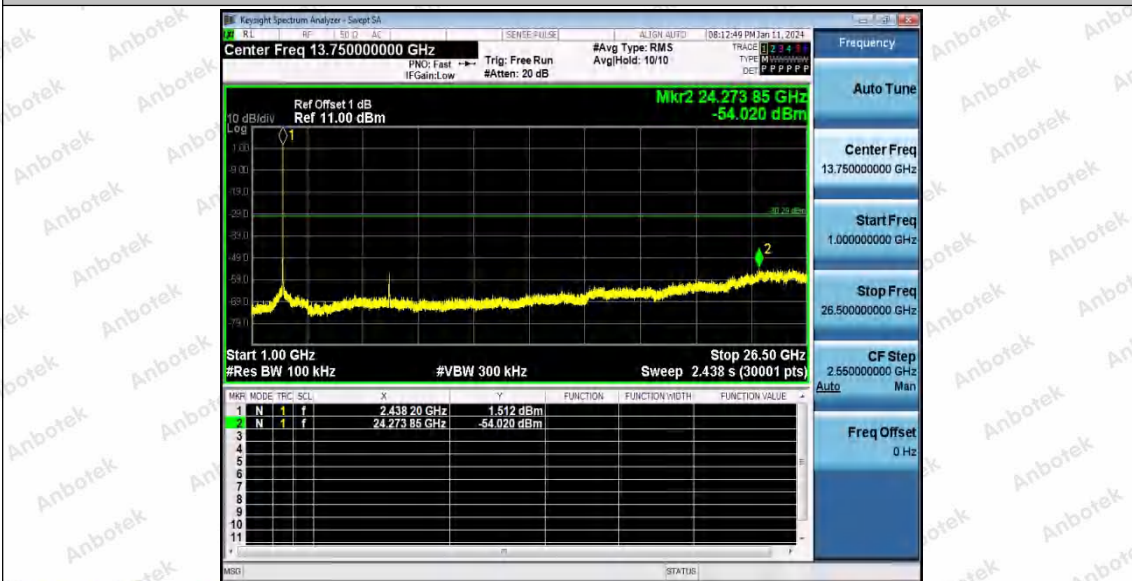

Hotline
400-003-0500
www.anbotek.com.cn

11N20SISO_Ant1_2437_30~1000

11N20SISO_Ant1_2437_1000~26500

Shenzhen Anbotek Compliance Laboratory Limited

Address: 1/F., Building D, Sogood Science and Technology Park, Sanwei Community, Hangcheng Street, Bao'an District, Shenzhen, Guangdong, China.
 Tel: (86) 0755-26066440 Fax: (86) 0755-26014772 Email: service@anbotek.com