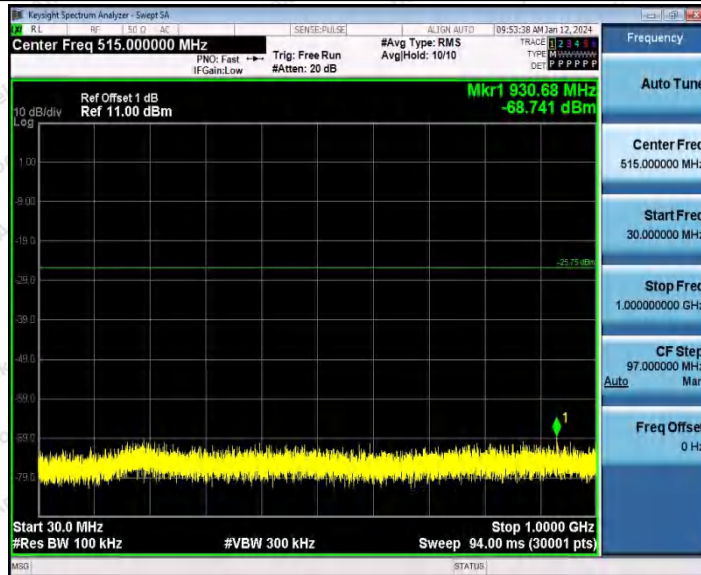

11B_Ant2_2462_30~1000

11B_Ant2_2462_1000~26500

Shenzhen Anbotek Compliance Laboratory Limited

Address: 1/F., Building D, Sogood Science and Technology Park, Sanwei Community, Hangcheng Street, Bao'an District, Shenzhen, Guangdong, China.
Tel: (86) 0755-26066440 Fax: (86) 0755-26014772 Email: service@anbotek.com

Hotline
400-003-0500
www.anbotek.com.cn