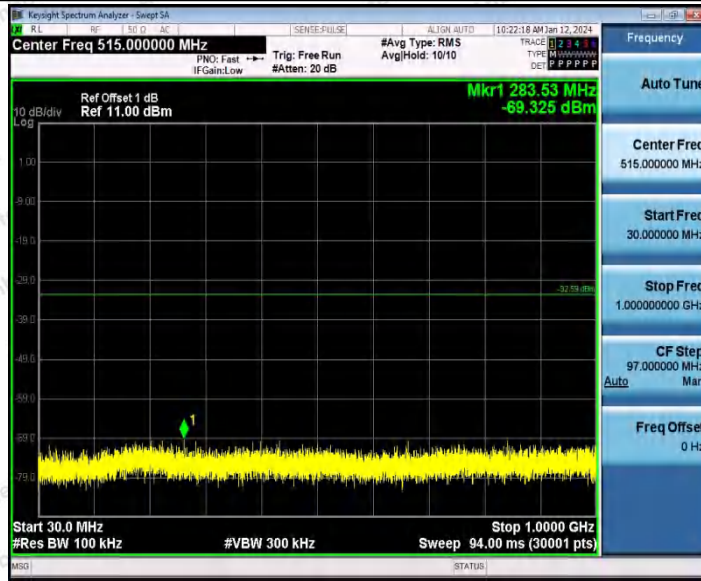

11AX20SISO_Ant2_2437_1000~26500