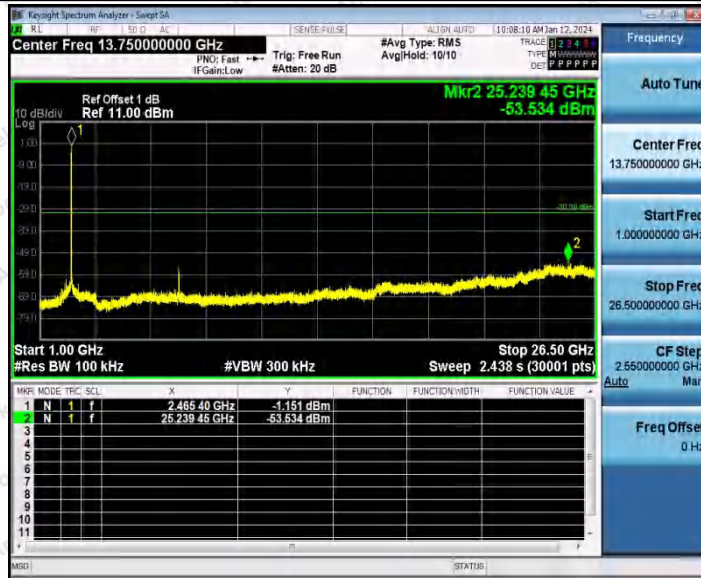

11N40SISO_Ant1_2422_0~Reference