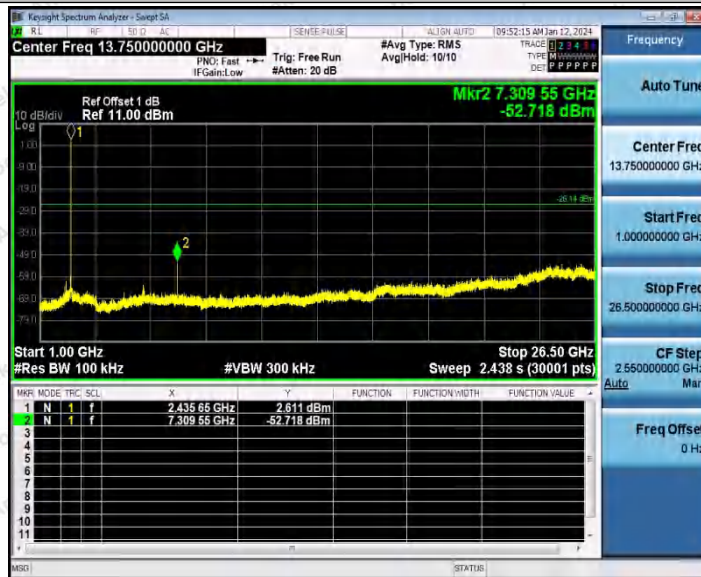

11B_Ant1_2462_0~Reference

Shenzhen Anbotek Compliance Laboratory Limited

Address: 1/F., Building D, Sogood Science and Technology Park, Sanwei Community, Hangcheng Street, Bao'an District, Shenzhen, Guangdong, China.
Tel: (86) 0755-26066440 Fax: (86) 0755-26014772 Email: service@anbotek.com

Hotline
400-003-0500
www.anbotek.com.cn