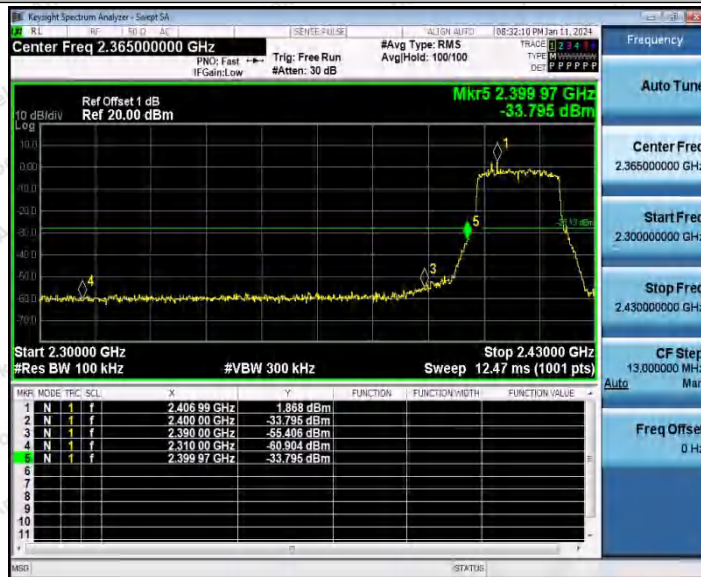

11AX20SISO_Ant1_Low_2412

11AX20SISO_Ant2_Low_2412

Shenzhen Anbotek Compliance Laboratory Limited

Address: 1/F., Building D, Sogood Science and Technology Park, Sanwei Community, Hangcheng Street, Bao'an District, Shenzhen, Guangdong, China.
Tel: (86) 0755-26066440 Fax: (86) 0755-26014772 Email: service@anbotek.com

Hotline 400-003-0500
www.anbotek.com.cn