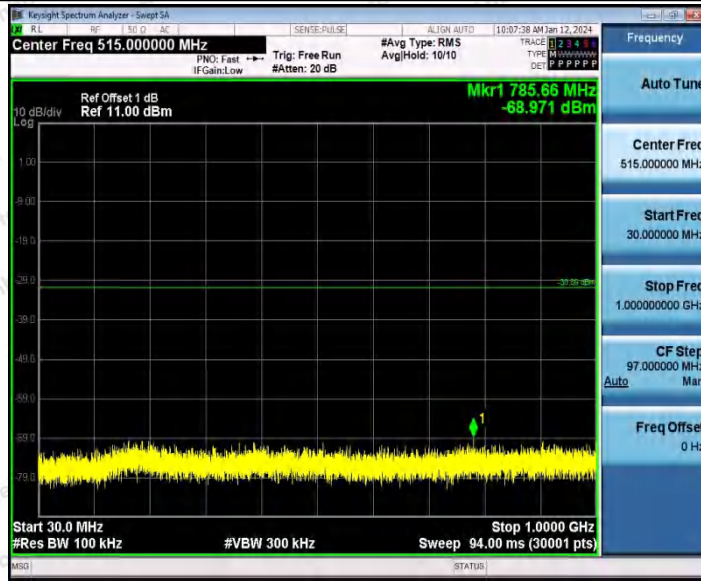

11N20SISO_Ant2_2462_1000~26500