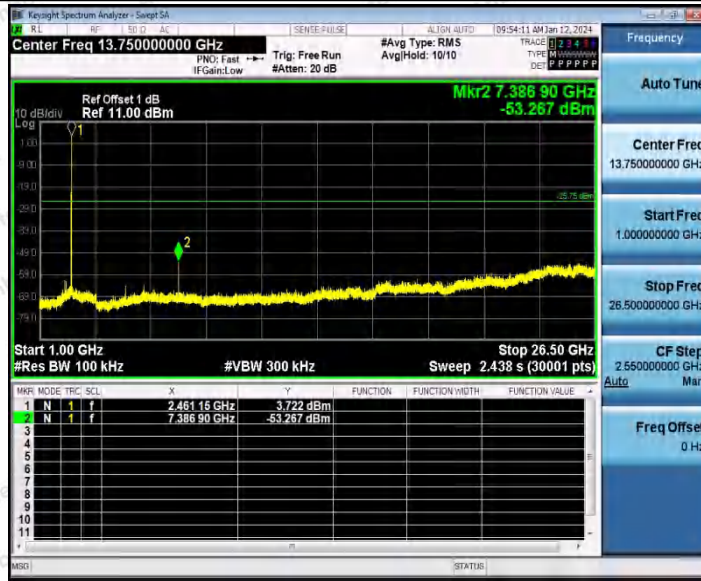

11G_Ant1_2412_0~Reference