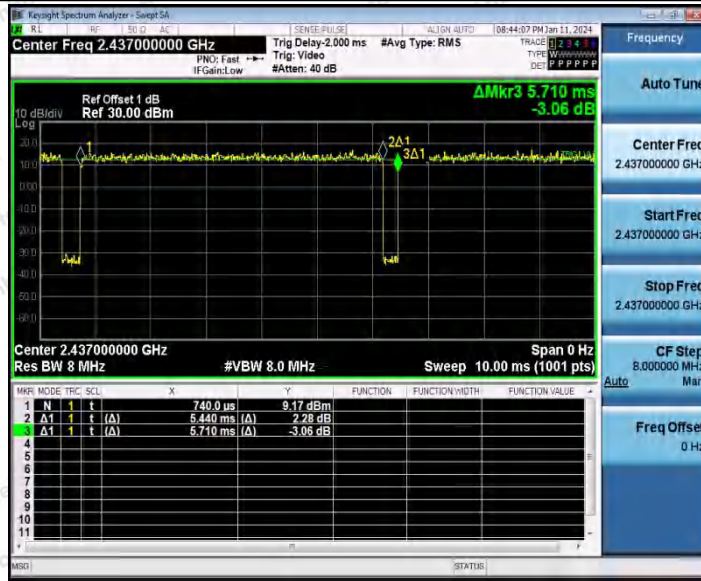

11AX40SISO_Ant2_2437