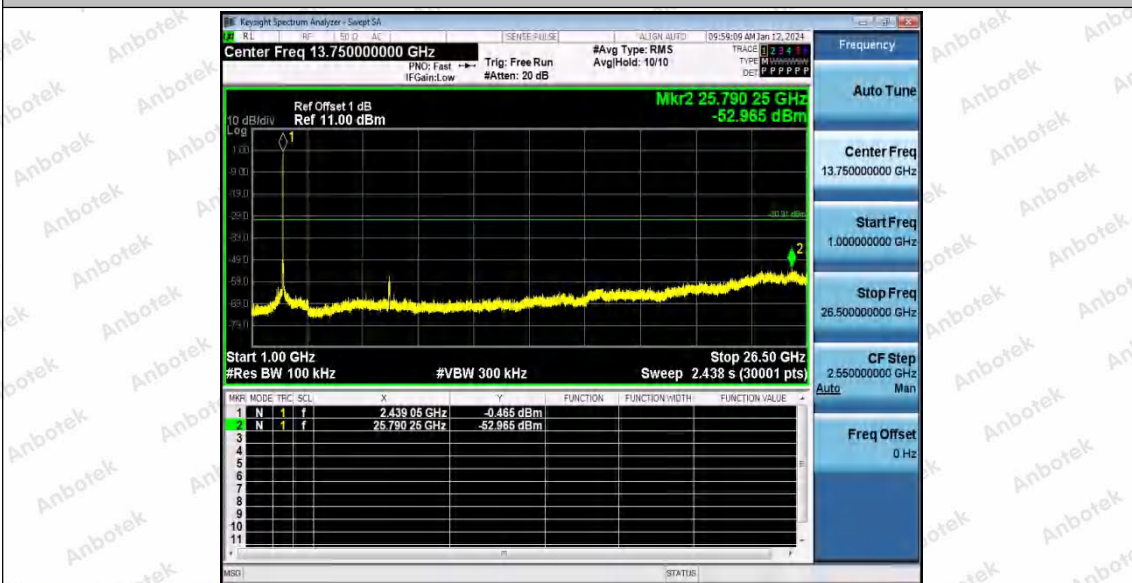

Hotline
400-003-0500
www.anbotek.com.cn

11G_Ant2_2437_30~1000

11G_Ant2_2437_1000~26500

Shenzhen Anbotek Compliance Laboratory Limited

Address: 1/F., Building D, Sogood Science and Technology Park, Sanwei Community, Hangcheng Street, Bao'an District, Shenzhen, Guangdong, China.
Tel: (86) 0755-26066440 Fax: (86) 0755-26014772 Email: service@anbotek.com