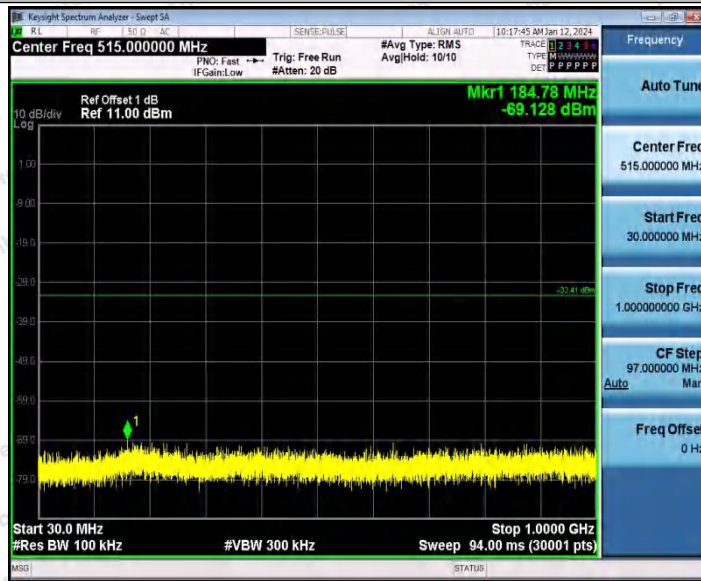

11N40SISO_Ant2_2452_30~1000

11N40SISO_Ant2_2452_1000~26500