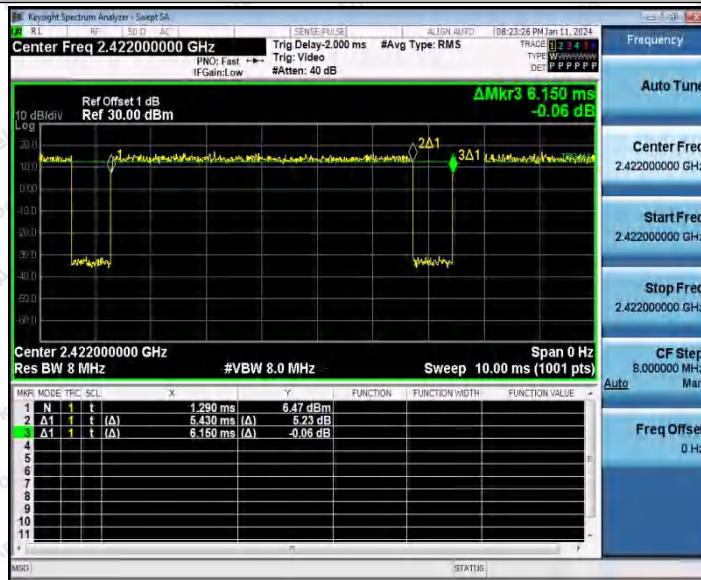

11N40SISO_Ant2_2422