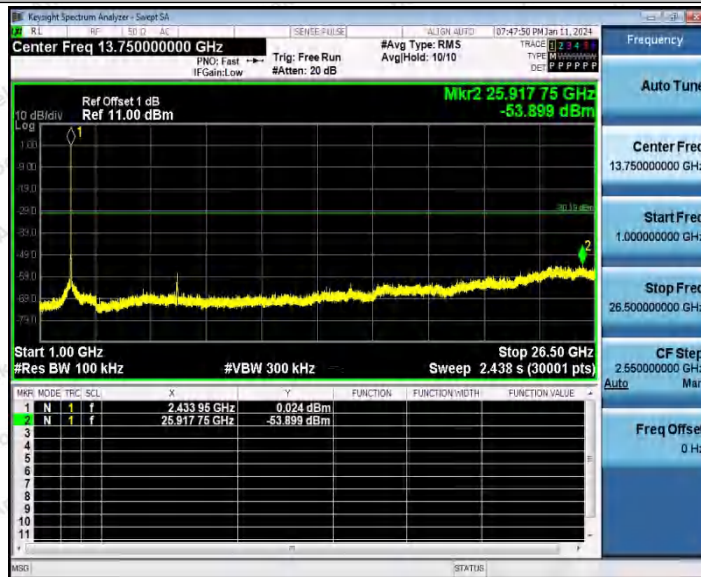

11G_Ant2_2437_0~Reference

Shenzhen Anbotek Compliance Laboratory Limited

Address: 1/F., Building D, Sogood Science and Technology Park, Sanwei Community, Hangcheng Street, Bao'an District, Shenzhen, Guangdong, China.
Tel: (86) 0755-26066440 Fax: (86) 0755-26014772 Email: service@anbotek.com

Hotline
400-003-0500
www.anbotek.com.cn