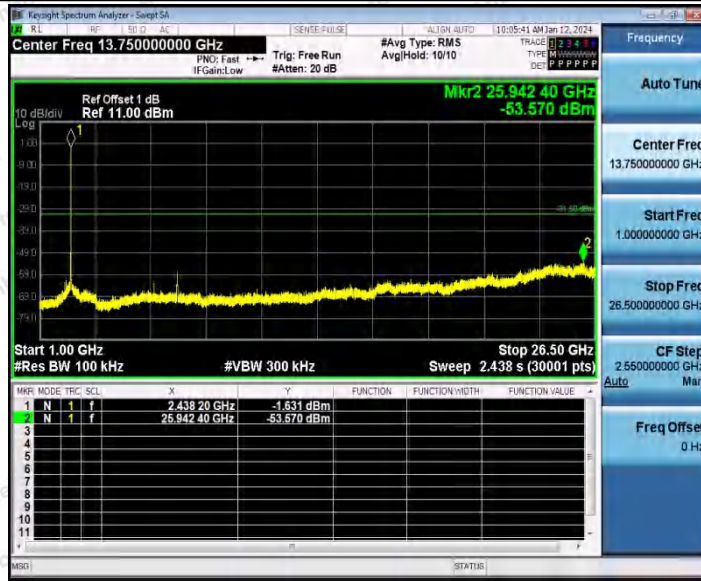

11N20SISO_Ant1_2462_0~Reference