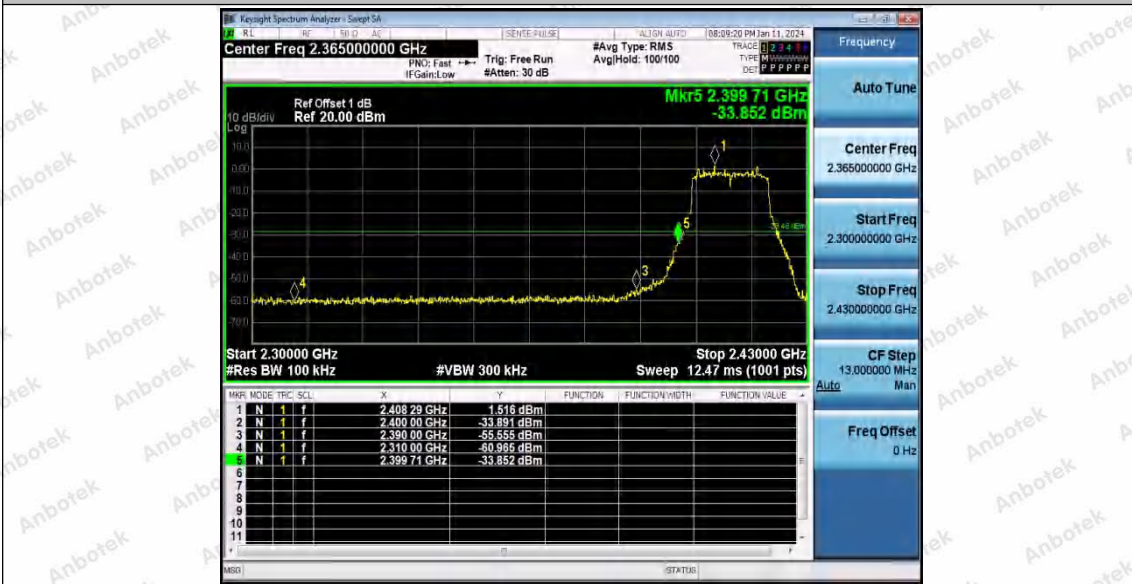

11N20SISO_Ant2_Low_2412