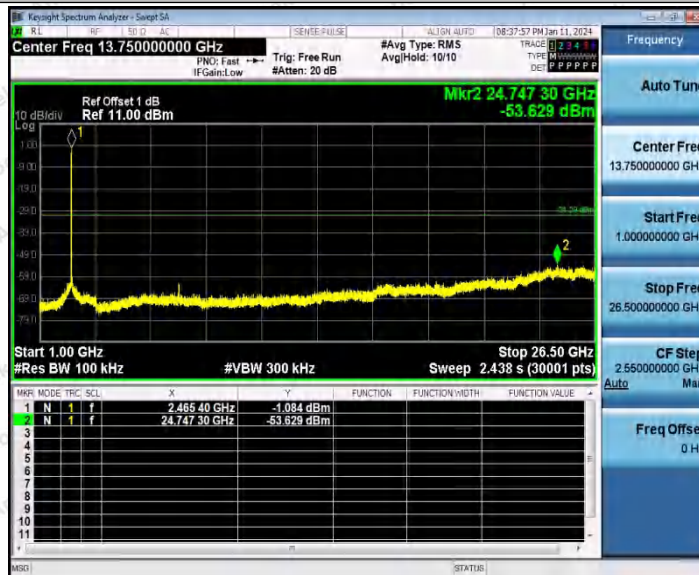

11AX20SISO_Ant2_2462_0~Reference

Shenzhen Anbotek Compliance Laboratory Limited

Address: 1/F., Building D, Sogood Science and Technology Park, Sanwei Community, Hangcheng Street, Bao'an District, Shenzhen, Guangdong, China.
Tel: (86) 0755-26066440 Fax: (86) 0755-26014772 Email: service@anbotek.com

Hotline
400-003-0500
www.anbotek.com.cn