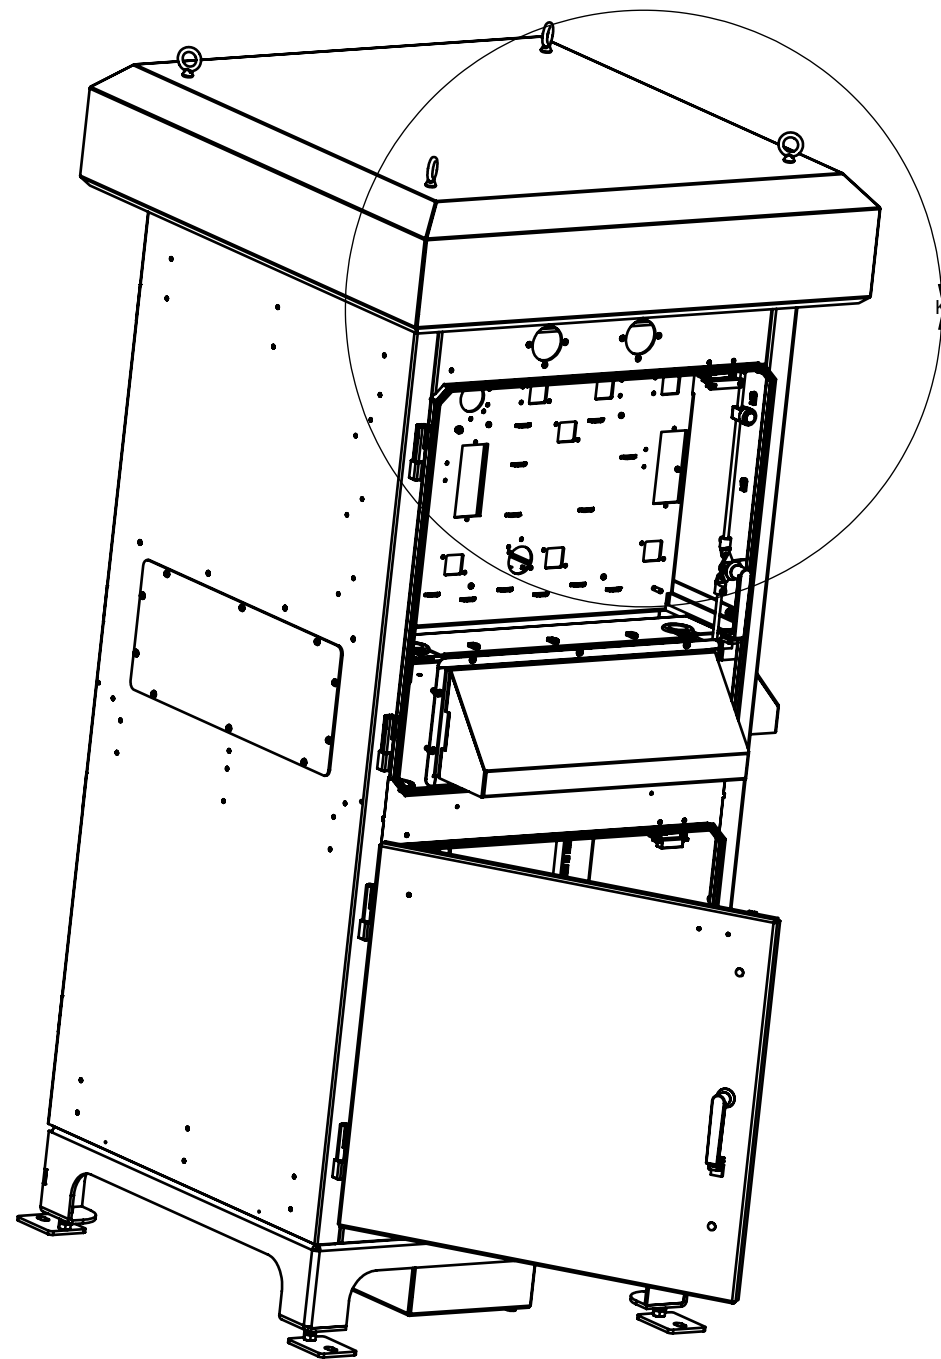

WARNING, THIS DRAWING AND ITS CONTENTS ARE PROPERTY OF UNIQUE BROADBAND SYSTEMS LTD., AND SHALL NOT BE CIRCULATED OR REPRODUCED WITHOUT THE WRITTEN PERMISSION OF UNIQUE BROADBAND SYSTEMS LTD.

W = 3.5"

H = 2"

UBS  
Sirius XM DRU  
Dual  
Terrestrial Repeater

Model No: DRU-1KW  
Product Number: SX03-20000-02  
FCC ID: 2ACLT-DRU1KW

(DRU-1KW\_LabelSmppl-1 Comb)

W = 4.5"

H = 1"

This device complies with part 15 of the FCC Rules.  
Operation is subject to the condition that this device  
does not cause harmful interference.

(DRU1KW\_LabelSmppl-2)

400 Spinnaker Way  
Vaughan, Ontario  
Canada, L4K 5Y9  
Tel: (905) 669-8533  
Fax (905) 669-8516

TITLE  
CABINET, 1KW DRU FCC Label  
Placement

SIZE B	DWG. # SX03-20100-01-D01	REV. 2
SCALE 1:8	PART #	DOC. TYPE