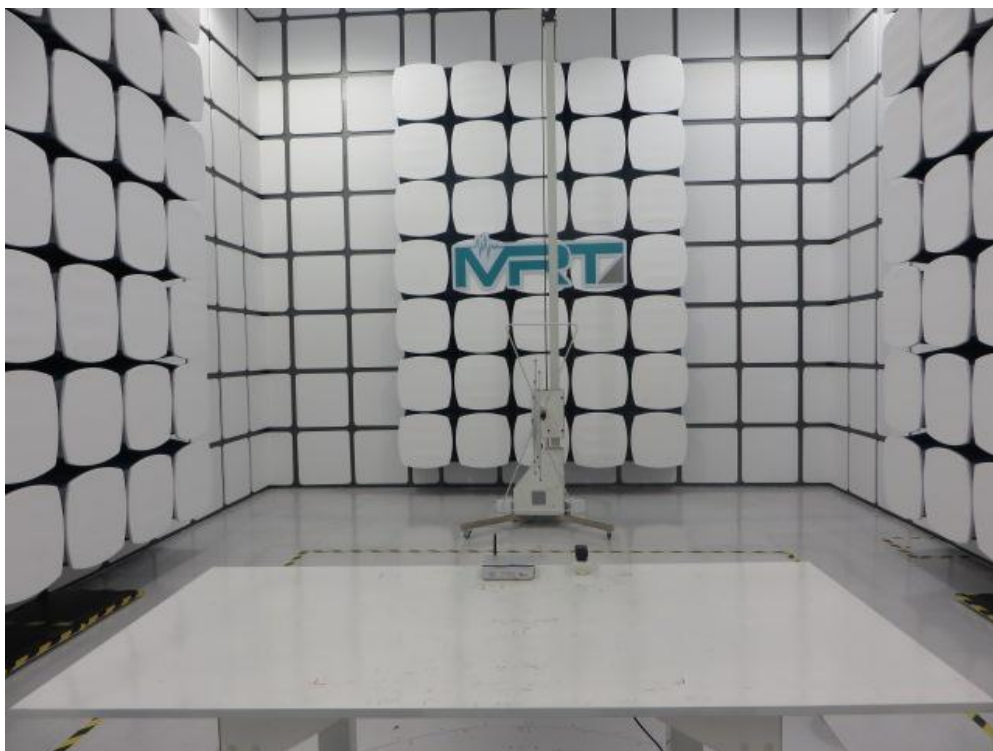

RF Test Setup Photo

Description: Front view of Conducted Emission Test Setup

Description: Back view of Conducted Emission Test Setup

Description: Radiated Emission Test Setup for 9kHz ~ 30MHz

Description: Radiated Emission Test Setup for 30MHz ~ 1GHz

Description: Radiated Emission Test Setup for 1GHz ~ 18GHz