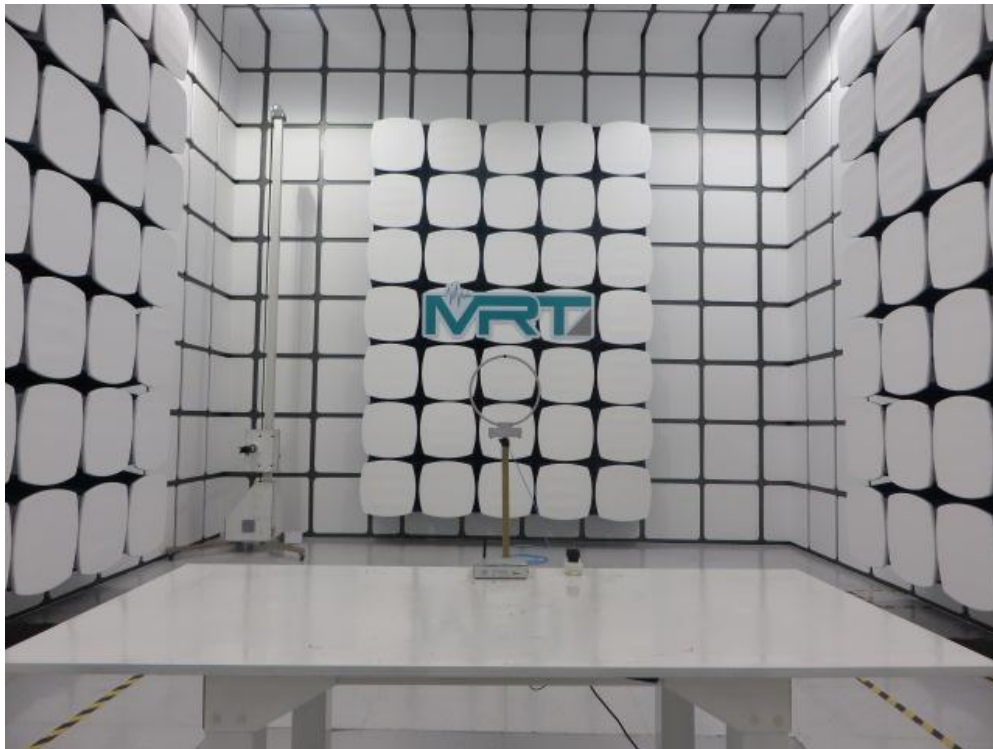

RF Test Setup Photo

Description: Front view of Conducted Emission Test Setup

Description: Back view of Conducted Emission Test Setup

Description: Radiated Emission Test Setup for 9kHz ~ 30MHz

Description: Radiated Emission Test Setup for 30MHz ~ 1GHz

Description: Radiated Emission Test Setup for 1GHz ~ 18GHz