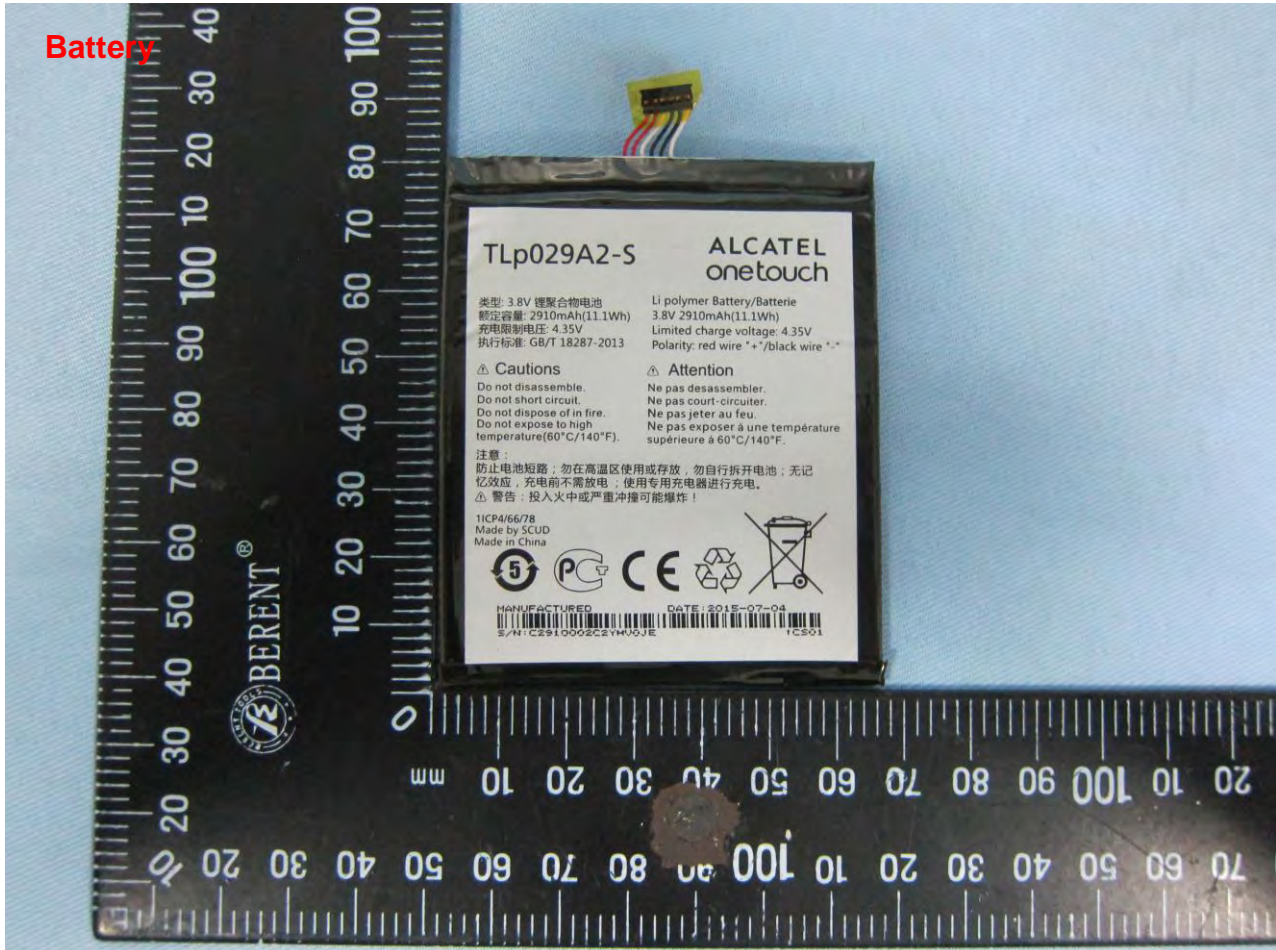

Brand Name: ALCATEL ONETOUCH; Model Name: 60450
Marketing Name: ALCATEL ONETOUCH IDOL 3 (5.5)