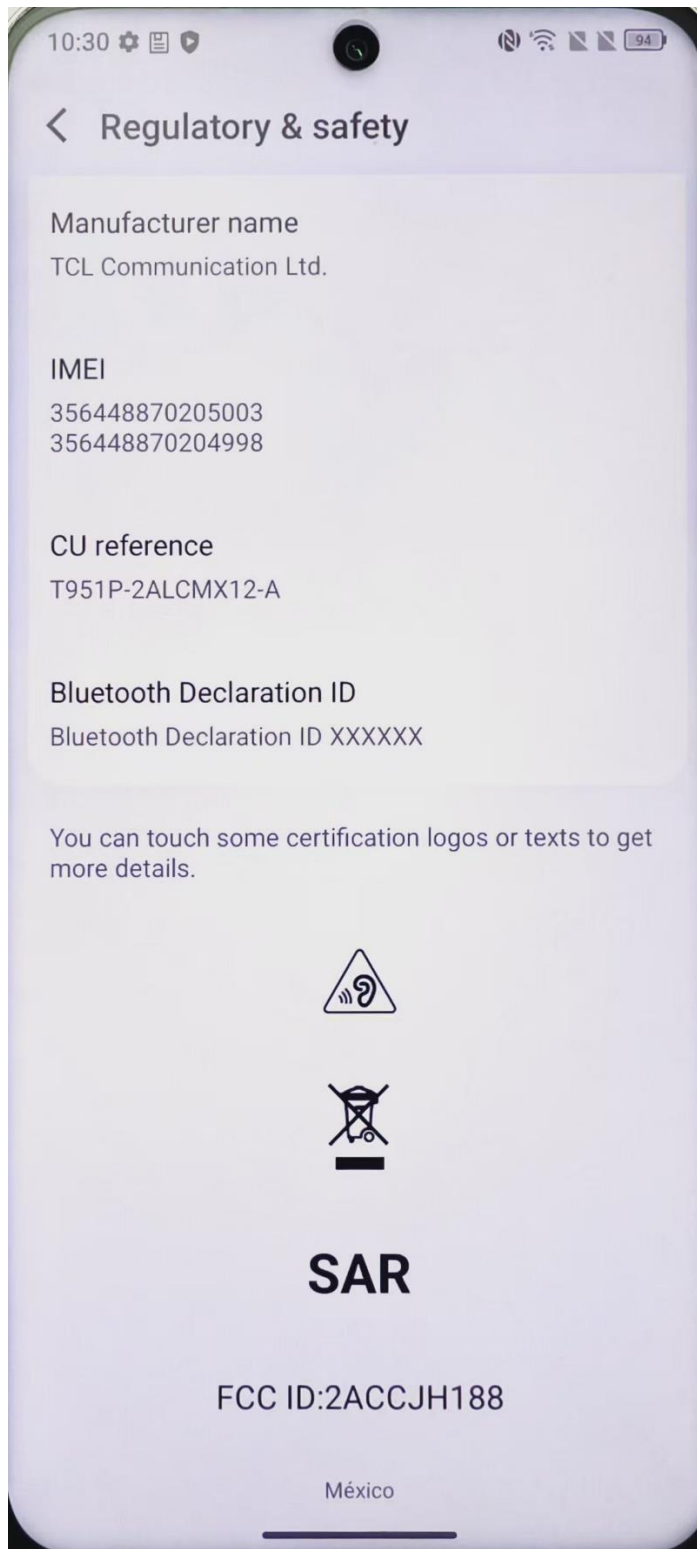

E-label:

Settings > System > Regulatory & safety

***Note1:** The label can be accessed without any special codes, accessories, or permissions.

***Note2:** The label cannot be modified by third parties.

***Note3:** The FCC ID, warning statements, and any other information will be clearly legible without the aid of magnification.