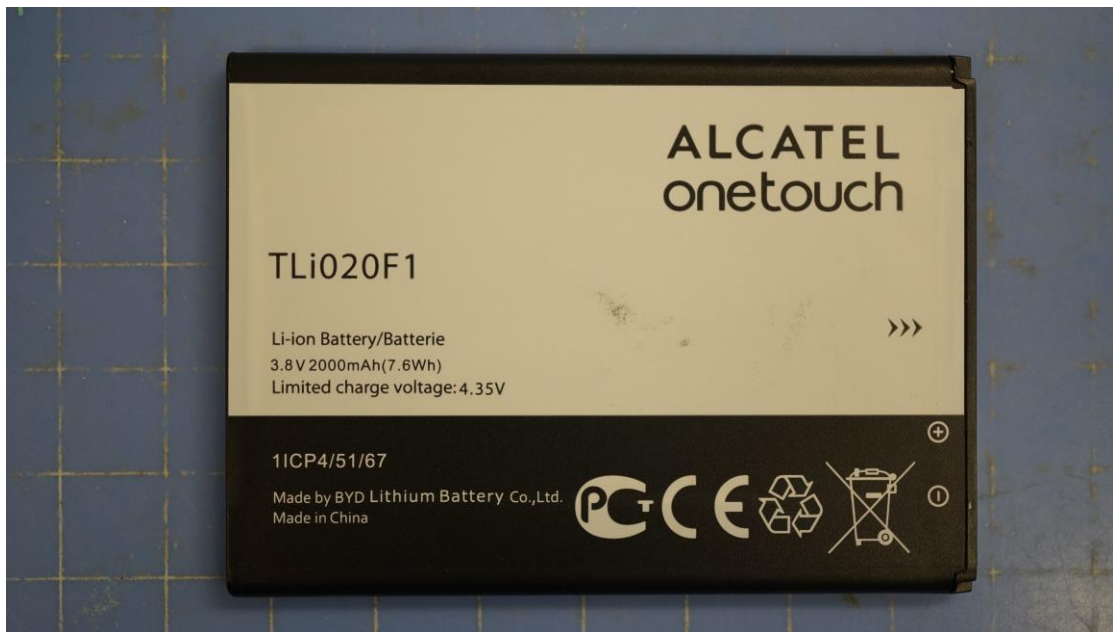

EUT photograph

ALCATEL

TRAVEL CHARGER ICS01
MODEL: YJC003Q-0500550M
P/N: CBA3088AG0C3
INPUT: 100-240V ~ 50/60Hz 130mA
OUTPUT: 5.0V 550mA

16022202 YINGJU MADE IN CHINA