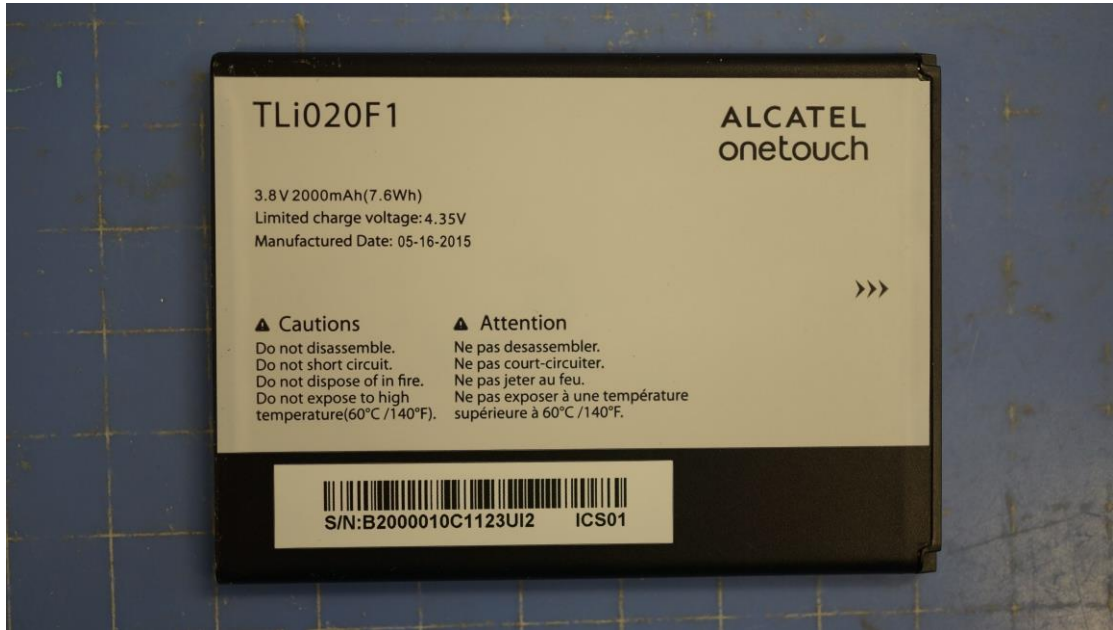

EUT photograph

ALCATEL

TRAVEL CHARGER ICS01
MODEL: YJC003Q-0500550M
P/N: CBA3088AG0C3
INPUT: 100-240V ~ 50/60Hz 130mA
OUTPUT: 5.0V 550mA

16022202 YINGJU MADE IN CHINA