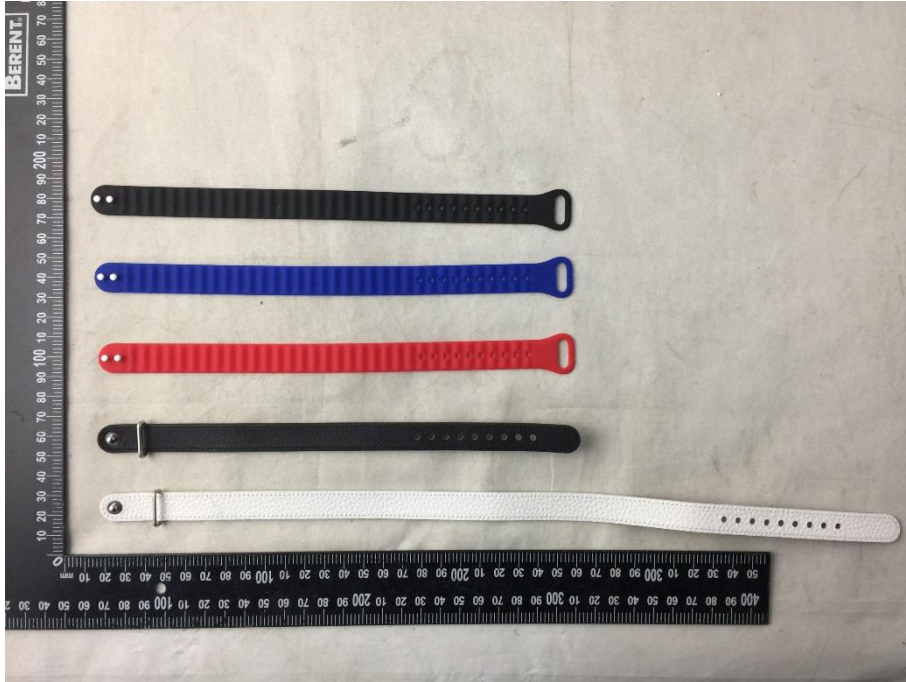

ANNEX C CCEUT EXTERNAL PHOTOS

THE FRONT OF EUT (RED)

THE BACK OF EUT (RED)

THE BACK OF EUT (RED)

THE LEFT OF EUT (RED)

THE RIGHT OF EUT (RED)

THE UP OF EUT (RED)

THE DOWN OF EUT (RED)

THE FRONT OF EUT (ALL COLORS)

THE BACK OF EUT (ALL COLORS)

Watch strap

Watch strap

CHARGING DOCK

Adapter 1

Adapter 1

Adapter 2