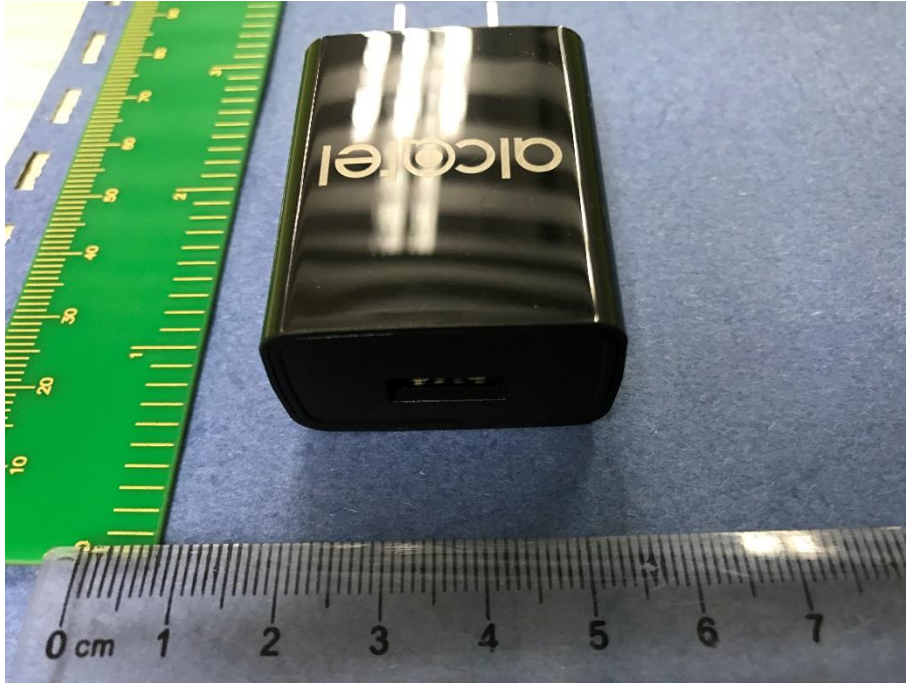

ANNEX C CCEUT EXTERNAL PHOTOS

THE FRONT OF EUT (RED)

THE BACK OF EUT (RED)

THE BACK OF EUT (RED)

THE LEFT OF EUT (RED)

THE RIGHT OF EUT (RED)

THE UP OF EUT (RED)

THE DOWN OF EUT (RED)

THE FRONT OF EUT (ALL COLORS)

THE BACK OF EUT (ALL COLORS)

Watch strap

Watch strap

CHARGING DOCK

Adapter 1

Adapter 1

Adapter 2