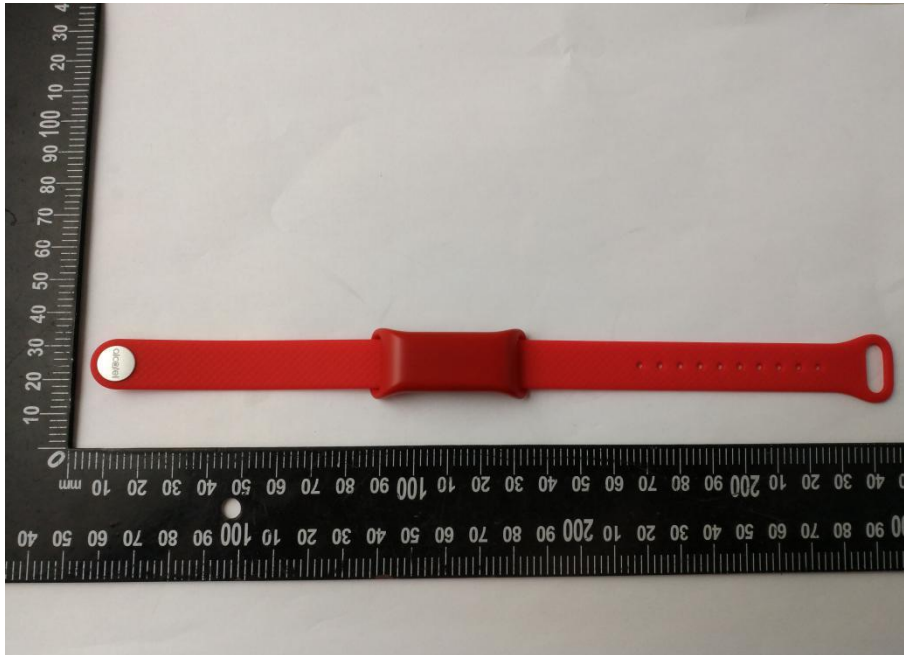

ANNEX C CCEUT EXTERNAL PHOTOS

THE FRONT OF EUT (RED)

THE BACK OF EUT (RED)

THE BACK OF EUT (RED)

THE LEFT OF EUT (RED)

THE RIGHT OF EUT (RED)

THE UP OF EUT (RED)

THE DOWN OF EUT (RED)

THE FRONT OF EUT (ALL COLORS)

THE BACK OF EUT (ALL COLORS)

Watch strap

Watch strap

CHARGING DOCK

Adapter 1

Adapter 1

Adapter 2