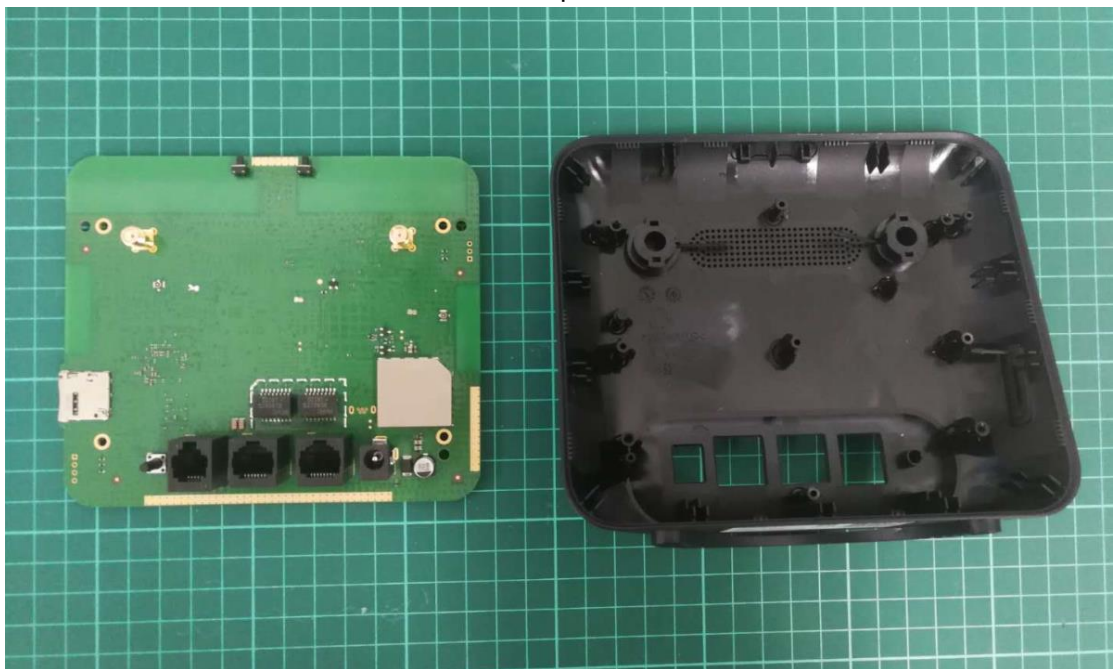

EUT Interior photograph

HH42NK FCC ID: 2ACCJB120

Front photo

Back photo

Disassembly Front

Disassembly Back