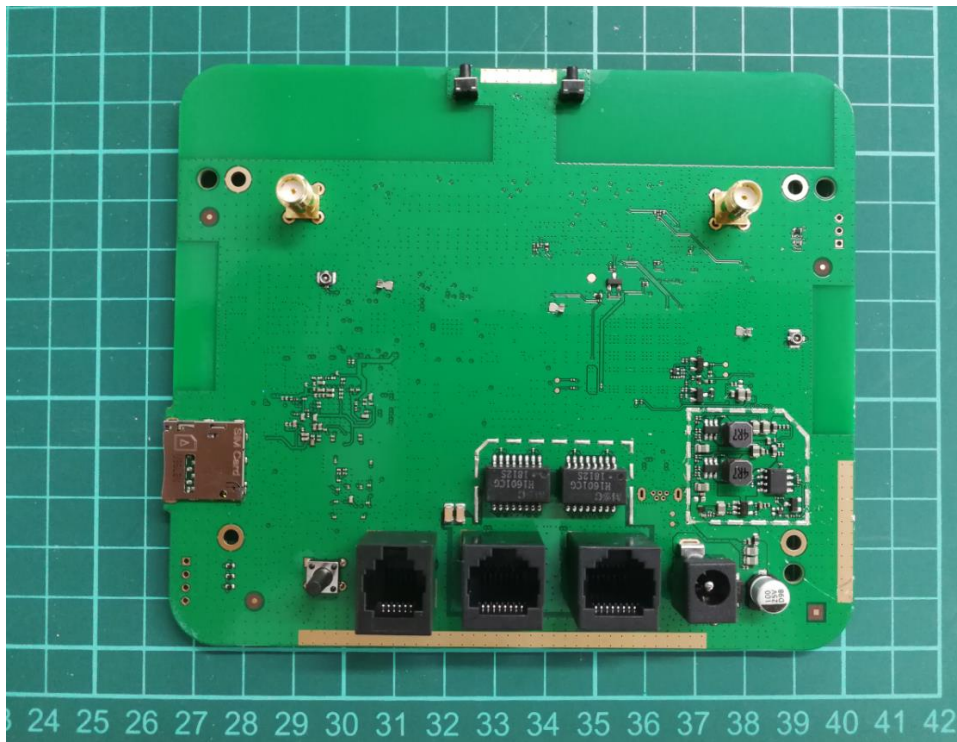

EUT Interior photograph

HH42NK FCC ID: 2ACCJB120

Front photo

Back photo

Disassembly Front

Disassembly Back