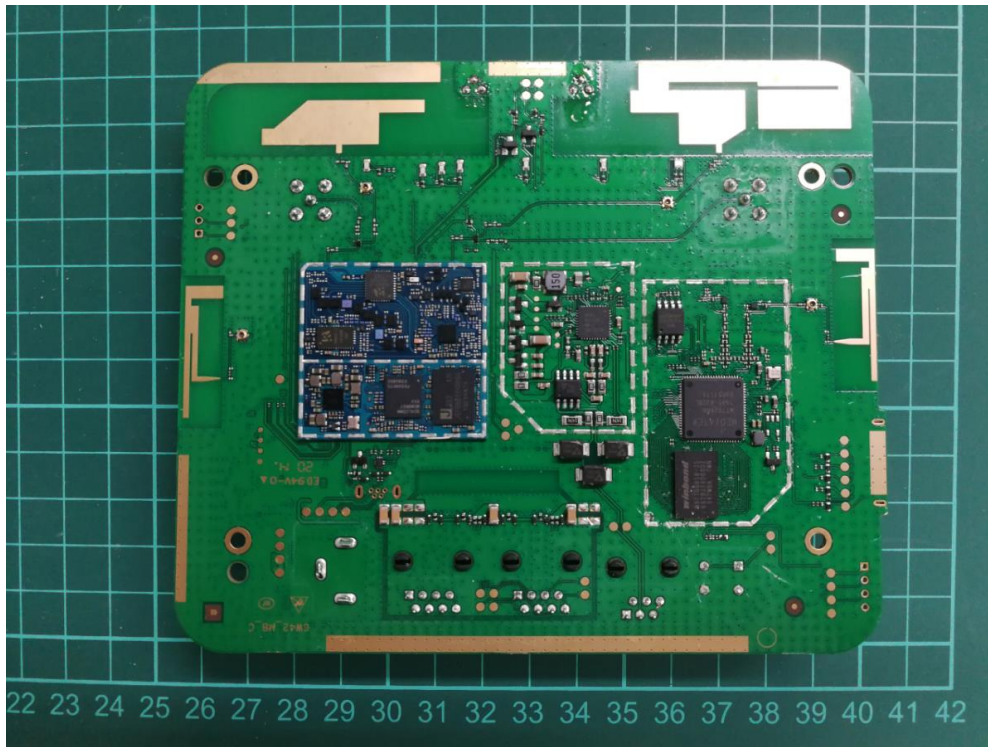

EUT Interior photograph

HH42NK FCC ID: 2ACCJB120

Front photo

Back photo

Disassembly Front

Disassembly Back