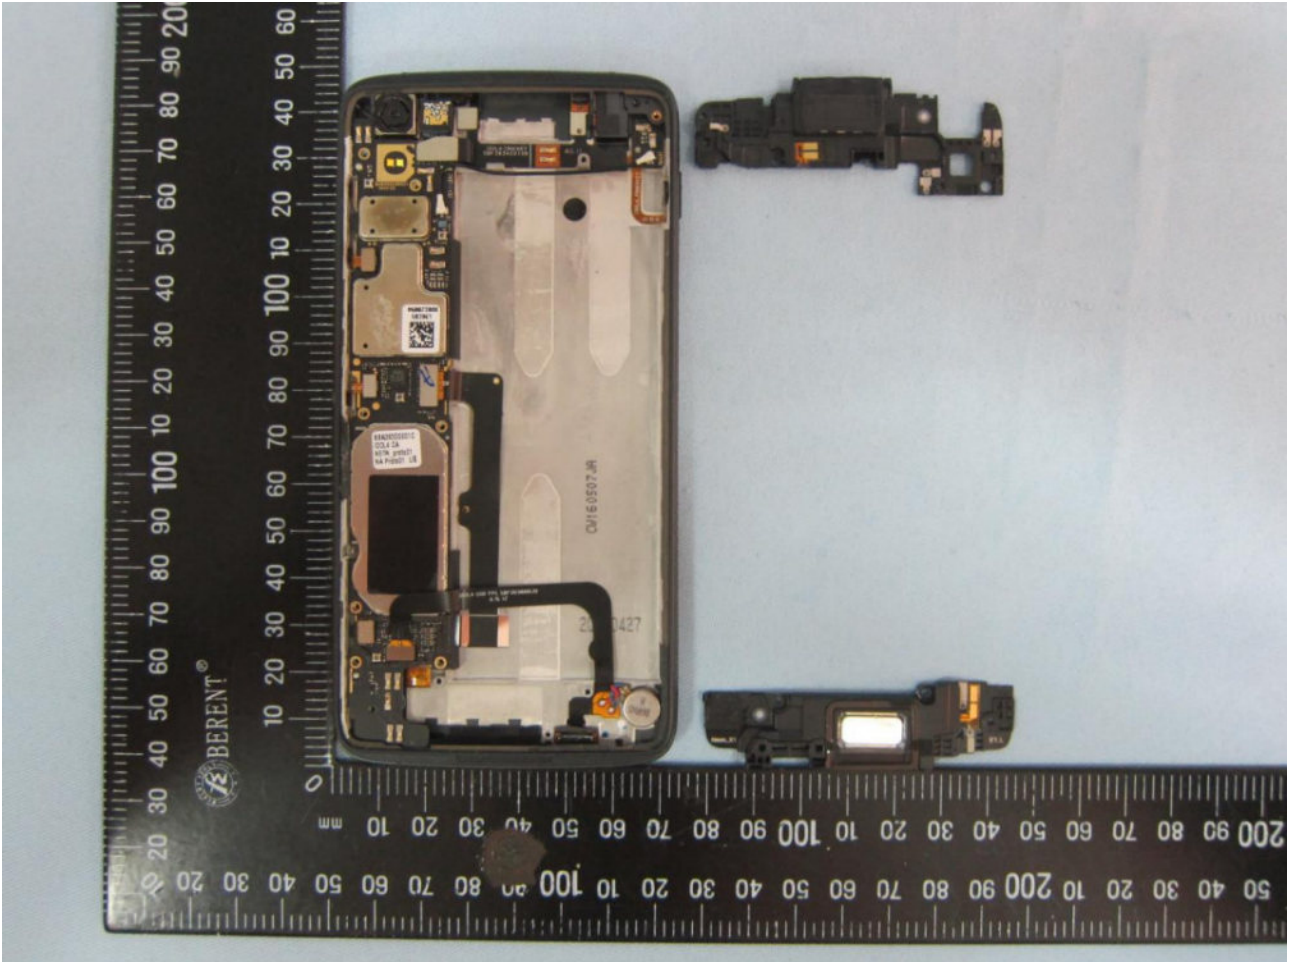

Brand Name: BlackBerry; Model Name: RJE181LW; Marketing Name: DTEK50