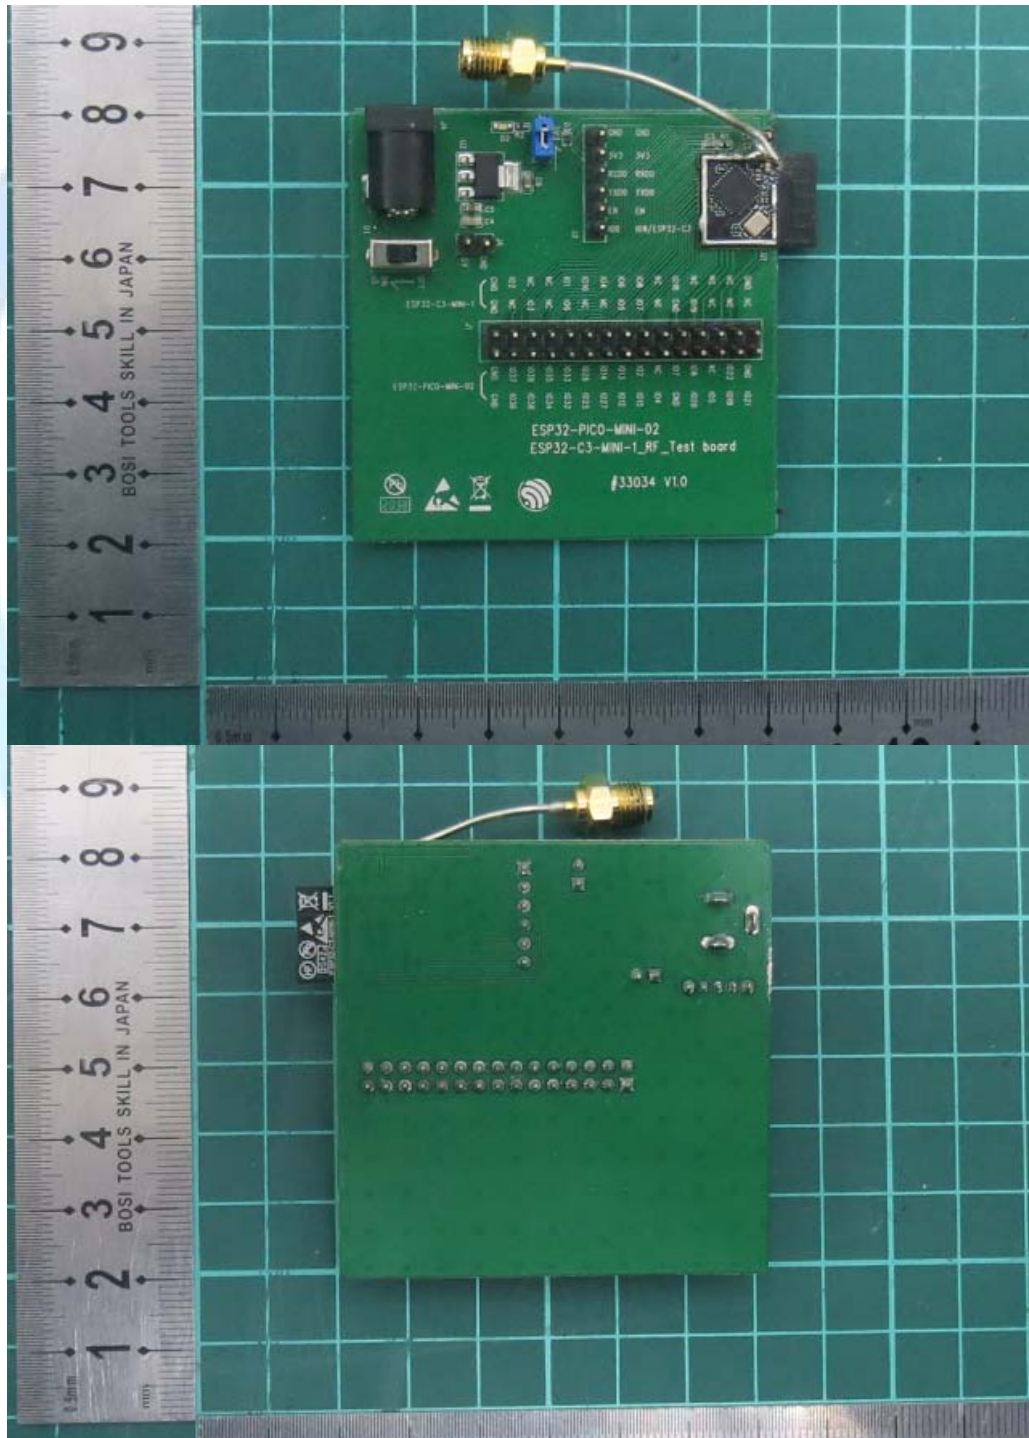

ANNEX B: The EUT Appearance and Test Configuration

B.1 EUT Appearance

Picture 1 Constituents of EUT

B.2 Test Configuration

Picture 2 Test Setup

*****END OF REPORT *****

WLAN & Bluetooth LE & ZigBee & Thread Antenna