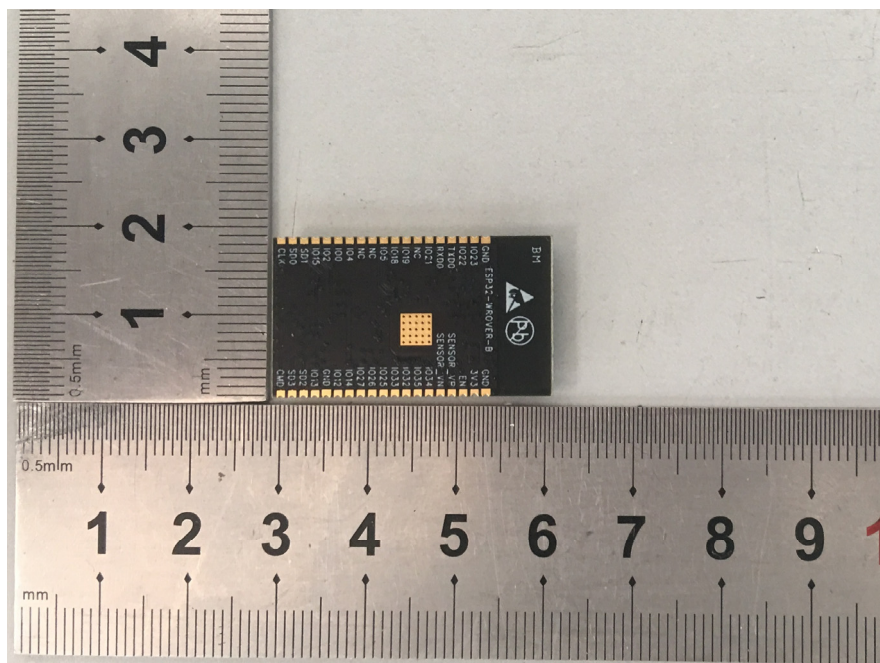

# EXHIBIT A - EUT EXTERNAL PHOTOGRAPHS

---

Tested Model: ESP32-WROVER-B

EUT – Top View

EUT –Bottom View

Series Model: ESP32-WROVER-IB

**EUT – Top View**

**EUT – Bottom View**

**EUT – IPEX Connector Antenna View**