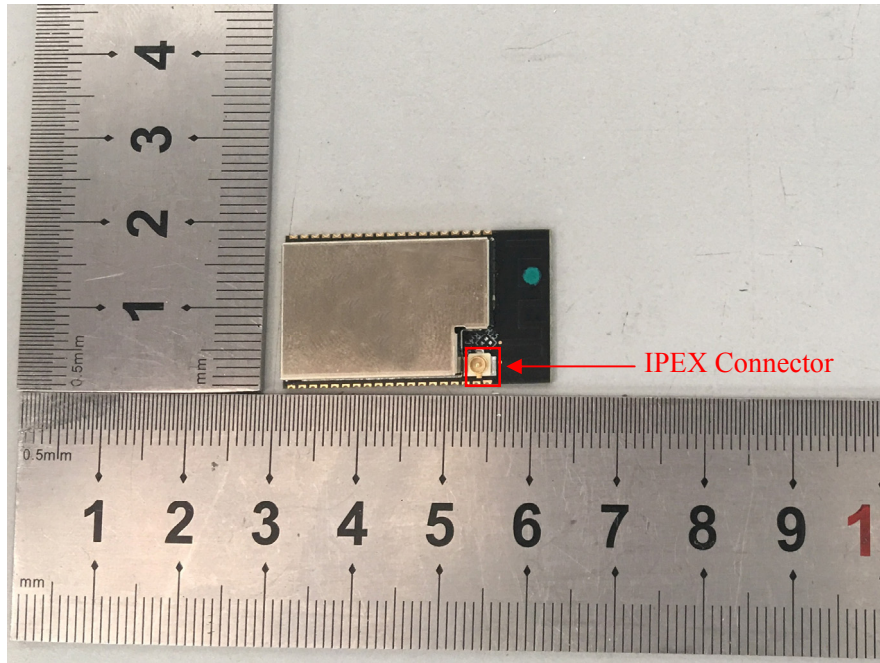

# EXHIBIT A - EUT EXTERNAL PHOTOGRAPHS

---

Tested Model: ESP32-WROVER-B

EUT – Top View

EUT –Bottom View

Series Model: ESP32-WROVER-IB

**EUT – Top View**

**EUT – Bottom View**

**EUT – IPEX Connector Antenna View**