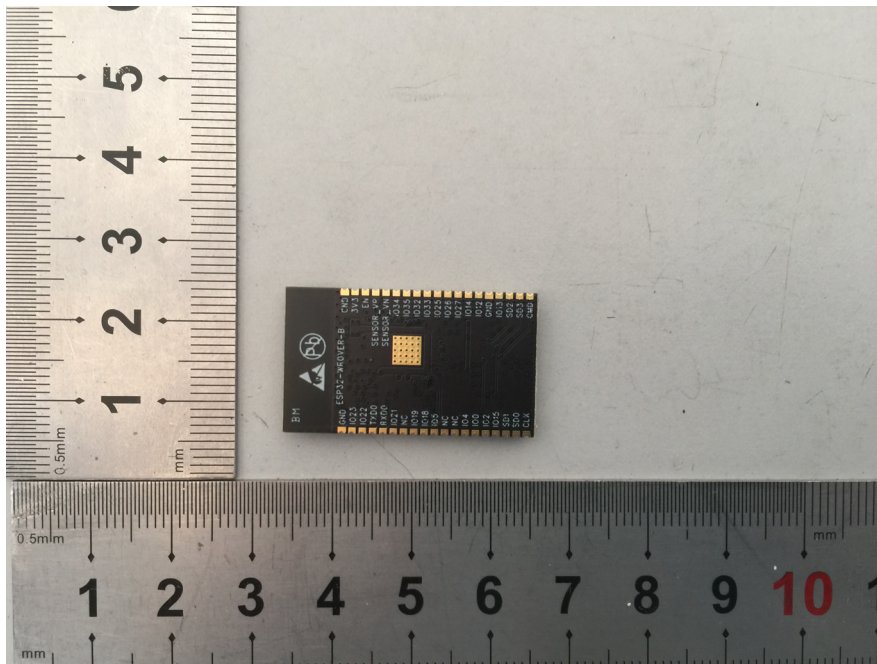

# EXHIBIT A - EUT EXTERNAL PHOTOGRAPHS

---

Tested Model: ESP32-WROVER-B

EUT – Top View

EUT –Bottom View

Series Model: ESP32-WROVER-IB

**EUT – Top View**

**EUT – Bottom View**

**EUT – IPEX Connector Antenna View**