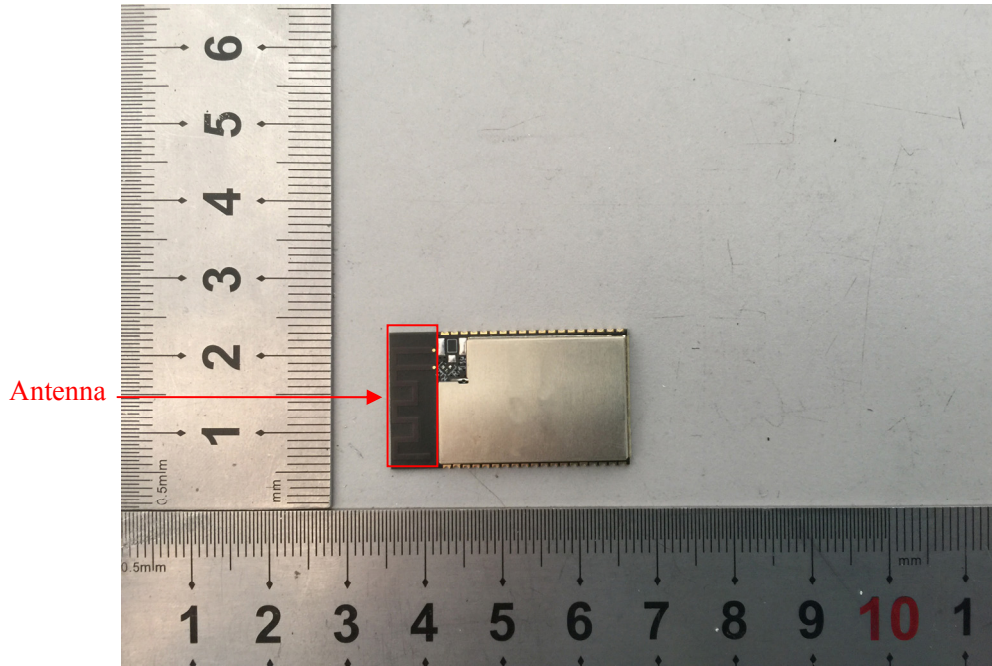

# EXHIBIT A - EUT EXTERNAL PHOTOGRAPHS

---

Tested Model: ESP32-WROVER-B

EUT – Top View

EUT –Bottom View

Series Model: ESP32-WROVER-IB

**EUT – Top View**

**EUT – Bottom View**

**EUT – IPEX Connector Antenna View**