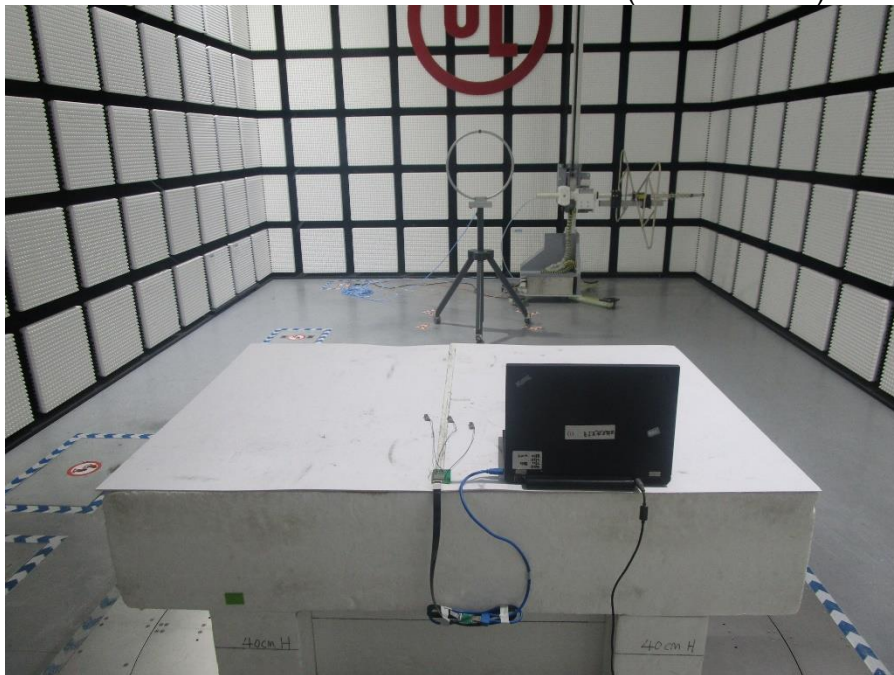

## **Setup Photographs**

**RADIATED RF MEASUREMENT SETUP (ABOVE 1 GHz)  
MEASUREMENT POSITION**

**MEASUREMENT POSITION (X axis)**

MEASUREMENT POSITION (Y axis)

MEASUREMENT POSITION (Z axis)

RADIATED RF MEASUREMENT SETUP (30MHz~1GHz)

RADIATED RF MEASUREMENT SETUP (Below 30MHz)

POWERLINE CONDUCTED EMISSIONS MEASUREMENT SETUP