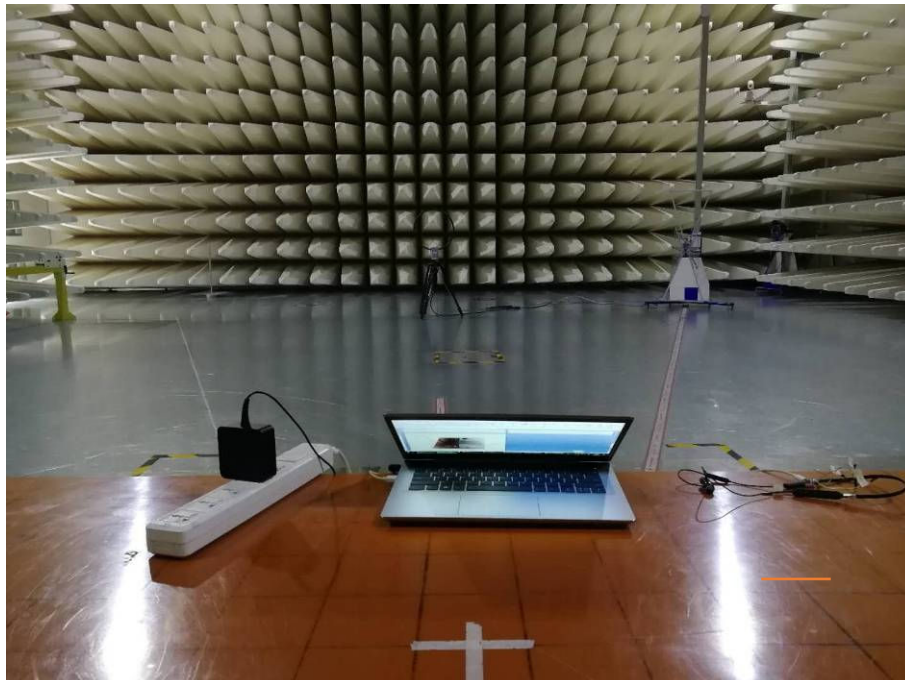

TEST SETUP

Spurious RF Conducted Emissions Test setup

Spurious Radiated Emissions Test setup (below 30MHz)

Spurious Radiated Emissions Test setup (30MHz~1GHz)

Spurious Radiated Emissions Test setup (>1GHz)

Conducted Emissions Test Setup (with charger)