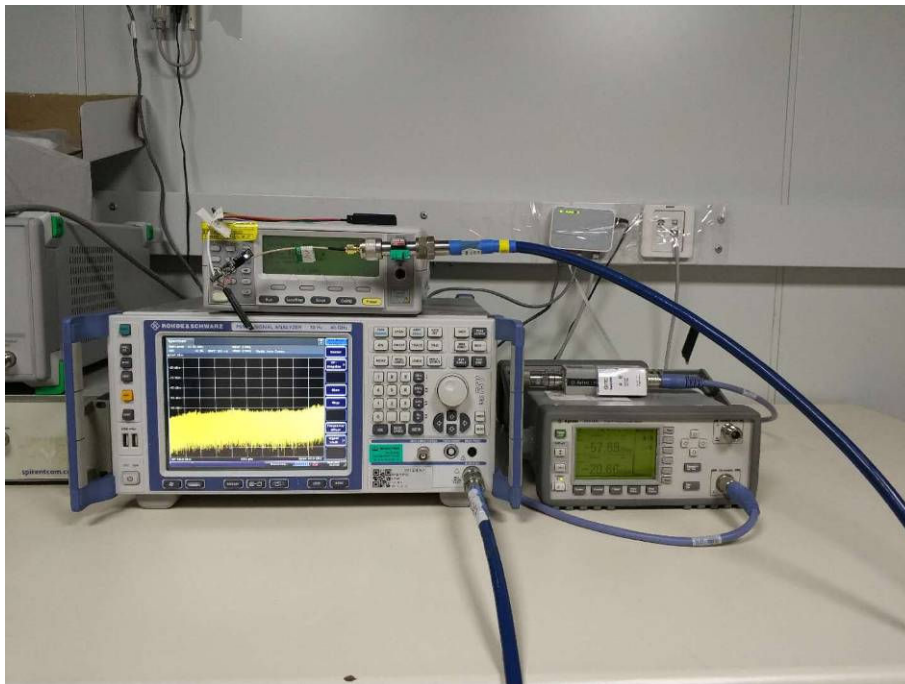

TEST SETUP

Spurious RF Conducted Emissions Test setup

Spurious Radiated Emissions Test setup (below 30MHz)

Spurious Radiated Emissions Test setup (30MHz~1GHz)

Spurious Radiated Emissions Test setup (>1GHz)

Conducted Emissions Test Setup (with charger)