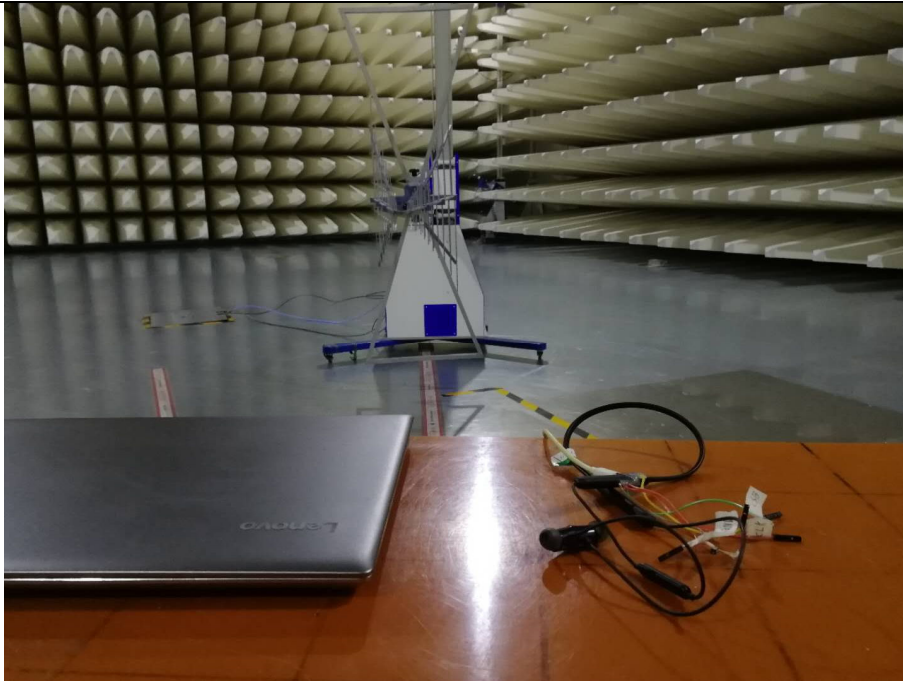

TEST SETUP

Spurious RF Conducted Emissions Test setup

Spurious Radiated Emissions Test setup (below 30MHz)

Spurious Radiated Emissions Test setup (30MHz~1GHz)

Spurious Radiated Emissions Test setup (>1GHz)

Conducted Emissions Test Setup (with charger)