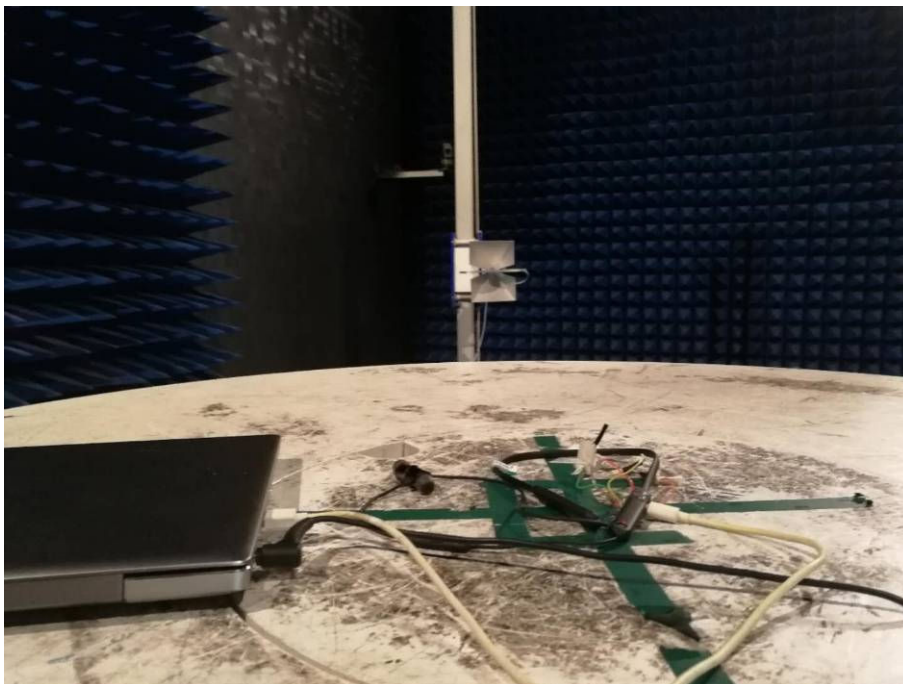

TEST SETUP

Spurious RF Conducted Emissions Test setup

Spurious Radiated Emissions Test setup (below 30MHz)

Spurious Radiated Emissions Test setup (30MHz~1GHz)

Spurious Radiated Emissions Test setup (>1GHz)

Conducted Emissions Test Setup (with charger)