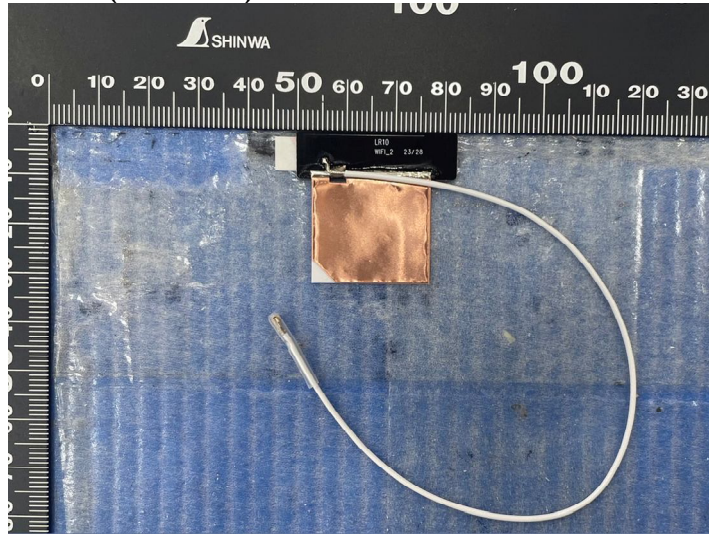

# LR10\_認證報告

Model Name : ALP6Y-100007(WiFi 2)

The Reliable industry high performance standard for Antennas  
[www.awan-ant.com](http://www.awan-ant.com)

# Antenna Photo (Front/Back):

i ALP6Y-100007(WiFi 2)

i Front

i Back