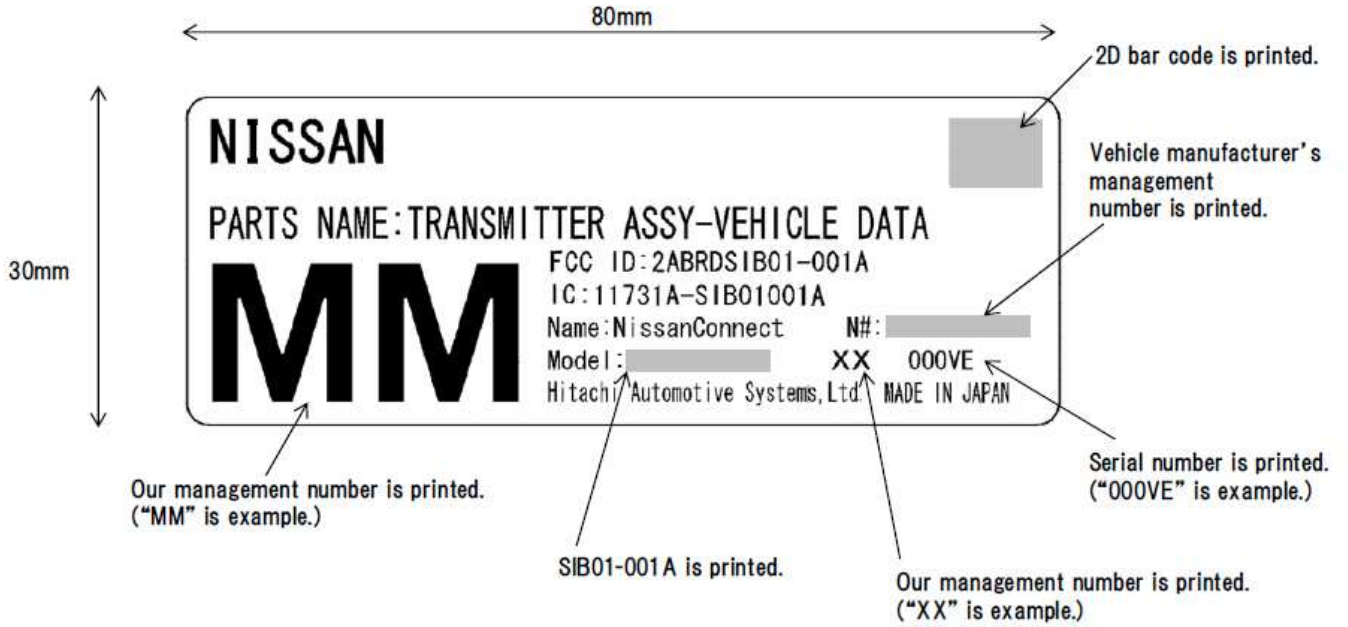

Label information

"SIB01-001A" is printed at position of "Model:".
Vehicle manufacturer's management number is printed at position of "N#:".

The statement required by FCC is located in user manual.

Label location