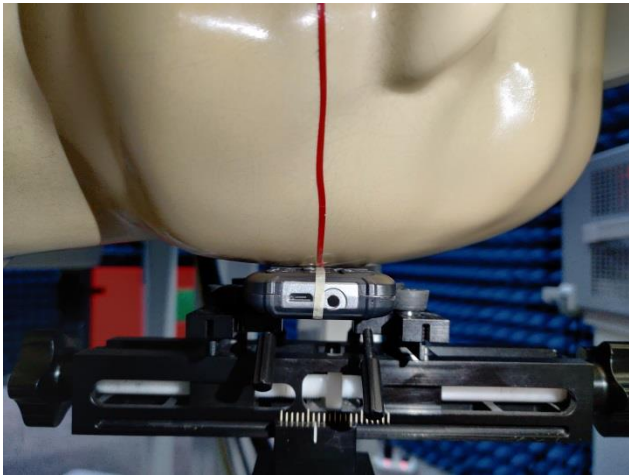

EUT Photos (Model: SKY ROCK)

EUT Antenna Locations

SAR Test Setup Photos

Head

Right Cheek

Right Tilted

Left Cheek

Left Tilted

Body

Front side (10mm)

Back side(10mm)