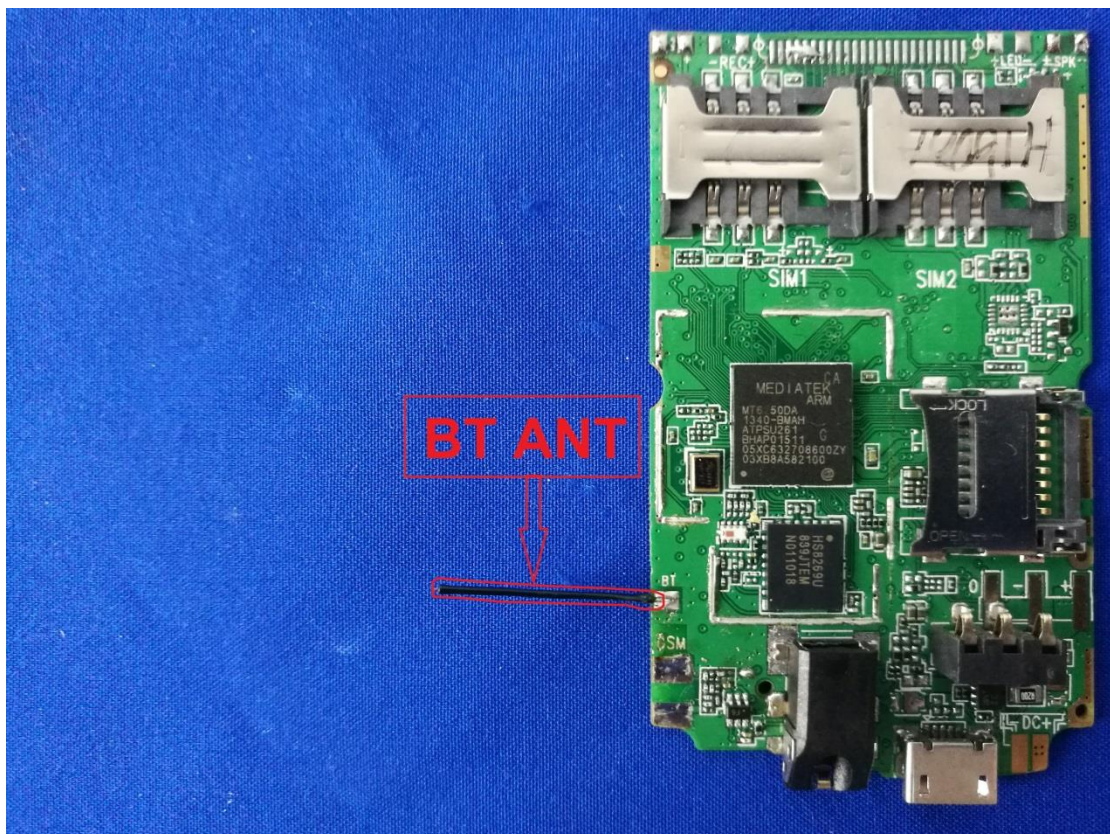

EUT Photos (Model: SKY ROCK)

EUT Antenna Locations

SAR Test Setup Photos

Head

Right Cheek

Right Tilted

Left Cheek

Left Tilted

Body

Front side (10mm)

Back side(10mm)