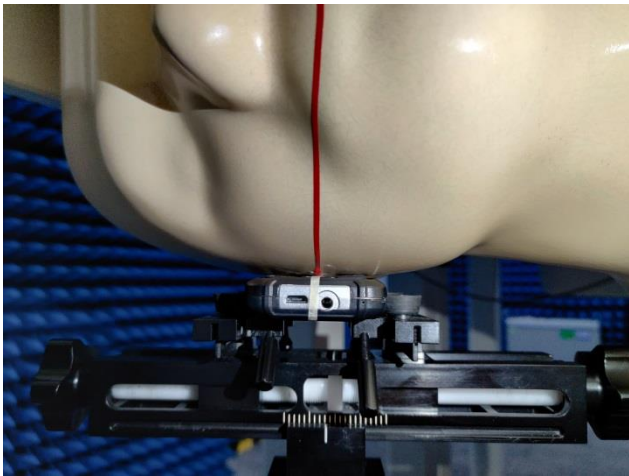

EUT Photos (Model: SKY ROCK)

EUT Antenna Locations

SAR Test Setup Photos

Head

Right Cheek

Right Tilted

Left Cheek

Left Tilted

Body

Front side (10mm)

Back side(10mm)