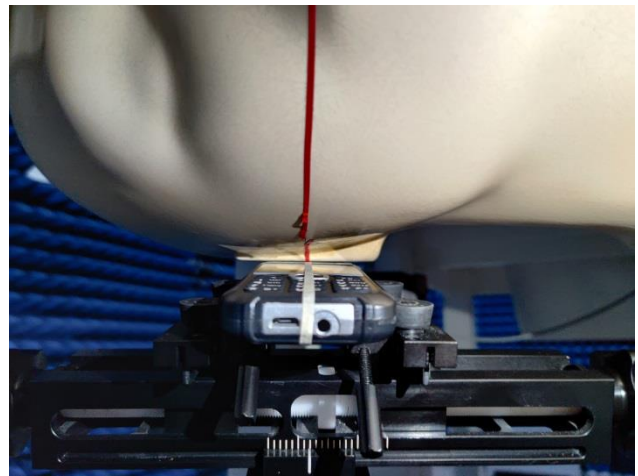

EUT Photos (Model: SKY ROCK)

EUT Antenna Locations

SAR Test Setup Photos

Head

Right Cheek

Right Tilted

Left Cheek

Left Tilted

Body

Front side (10mm)

Back side(10mm)