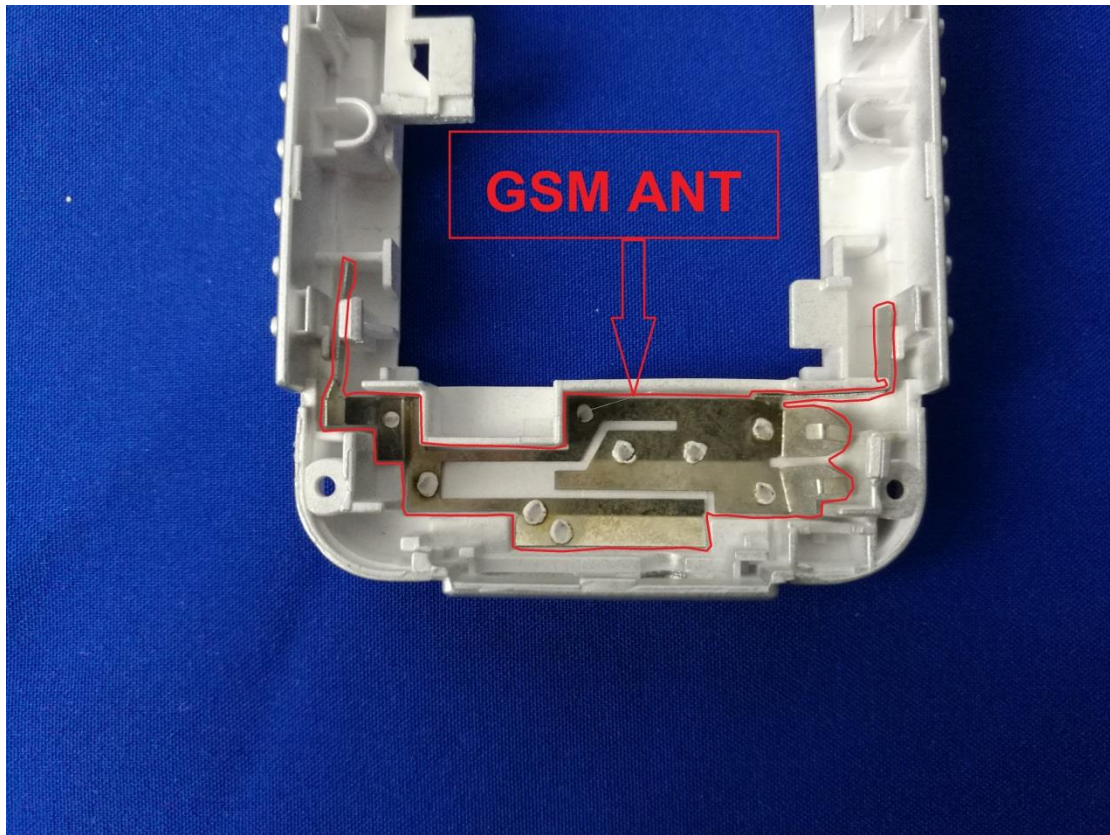

EUT Photos (Model: SKY ROCK)

EUT Antenna Locations

SAR Test Setup Photos

Head

Right Cheek

Right Tilted

Left Cheek

Left Tilted

Body

Front side (10mm)

Back side(10mm)