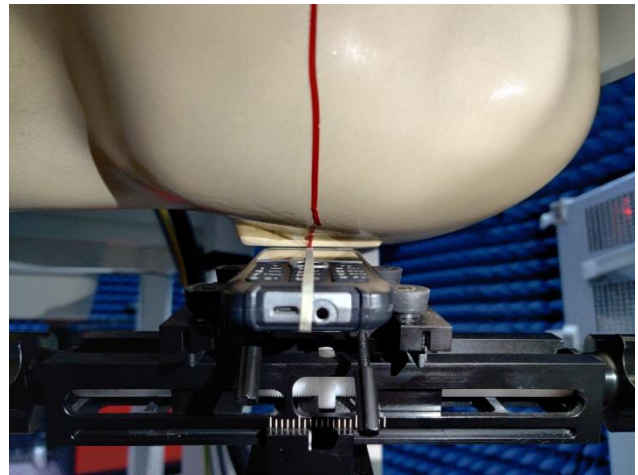

EUT Photos (Model: SKY ROCK)

EUT Antenna Locations

SAR Test Setup Photos

Head

Right Cheek

Right Tilted

Left Cheek

Left Tilted

Body

Front side (10mm)

Back side(10mm)