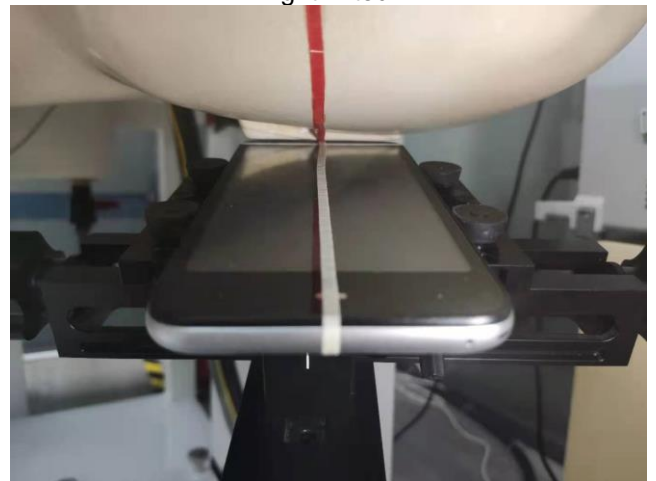

### SAR Test Setup Photos

#### Head

Right Cheek

Right Tilted

Left Cheek

Left Tilted

#### Body

Front side (10mm)

Back side(10mm)

Top side(10mm)

Bottom side(10mm)

Left side(10mm)

Right side(10mm)