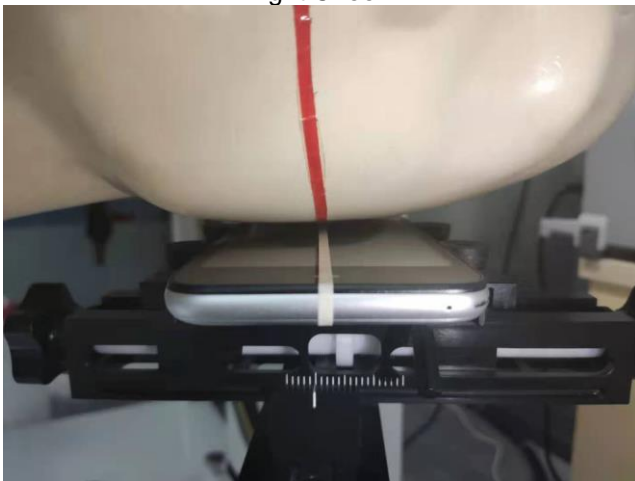

### SAR Test Setup Photos

#### Head

Right Cheek

Right Tilted

Left Cheek

Left Tilted

#### Body

Front side (10mm)

Back side(10mm)

Top side(10mm)

Bottom side(10mm)

Left side(10mm)

Right side(10mm)