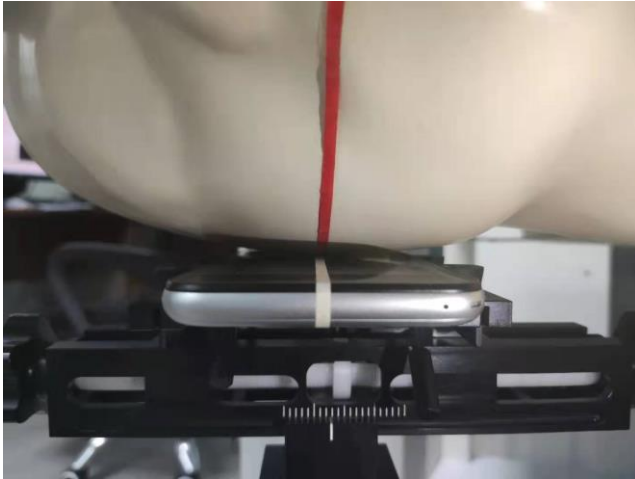

### EUT Photos (Model: Sky Prestige2)

EUT Antenna Locations

### SAR Test Setup Photos

#### Head

Right Cheek

Right Tilted

Left Cheek

Left Tilted

#### Body

Front side (10mm)

Back side(10mm)

Top side(10mm)

Bottom side(10mm)

Left side(10mm)

Right side(10mm)