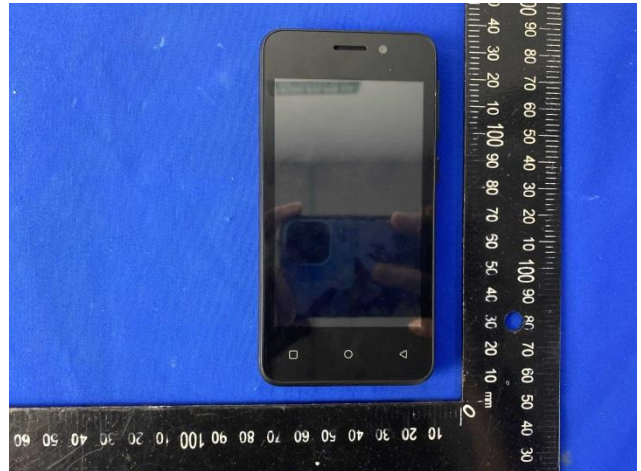

EUT Photos (Model: Platinum P4)

EUT Antenna Locations

SAR Test Setup Photos

Head

Right Cheek

Right Tilted

Left Cheek

Left Tilted

Body

Front side (10mm)

Back side(10mm)

Top side(10mm)

Bottom side(10mm)

Left side(10mm)

Right side(10mm)