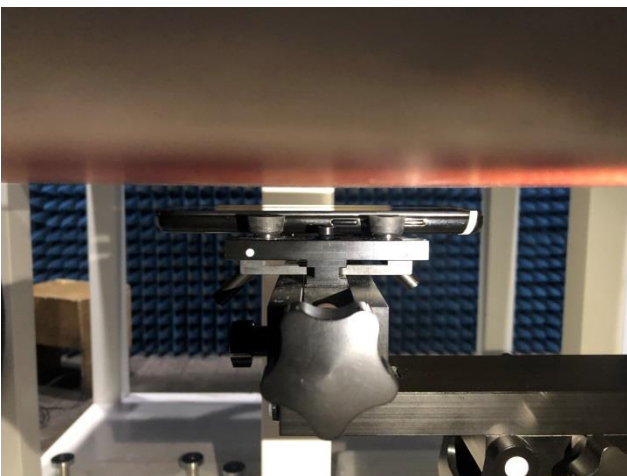

EUT Photos (Model: PLATINUM H5)

EUT Antenna Locations

SAR Test Setup Photos

Head

Right Cheek

Right Tilted

Left Cheek

Left Tilted

Body

Front side (10mm)

Back side(10mm)

Top side(10mm)

Bottom side(10mm)

Left side(10mm)