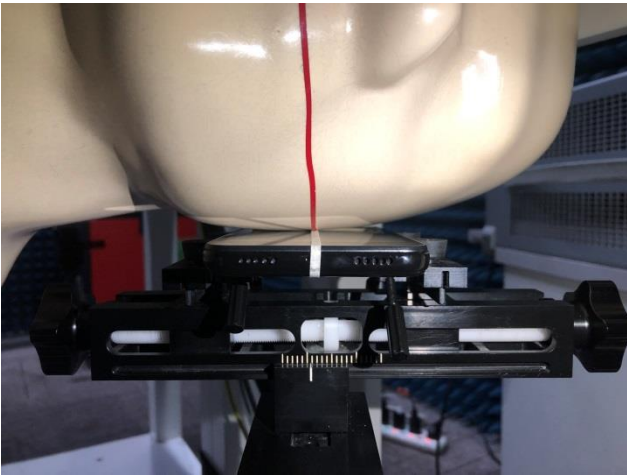

EUT Photos (Model: PLATINUM H5)

EUT Antenna Locations

SAR Test Setup Photos

Head

Right Cheek

Right Tilted

Left Cheek

Left Tilted

Body

Front side (10mm)

Back side(10mm)

Top side(10mm)

Bottom side(10mm)

Left side(10mm)