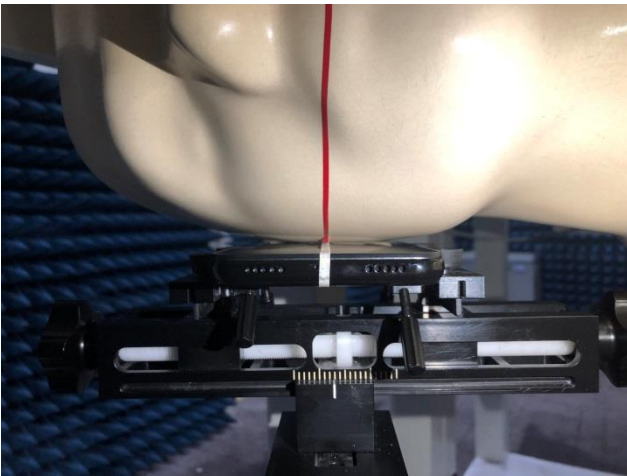

EUT Photos (Model: PLATINUM H5)

EUT Antenna Locations

SAR Test Setup Photos

Head

Right Cheek

Right Tilted

Left Cheek

Left Tilted

Body

Front side (10mm)

Back side(10mm)

Top side(10mm)

Bottom side(10mm)

Left side(10mm)