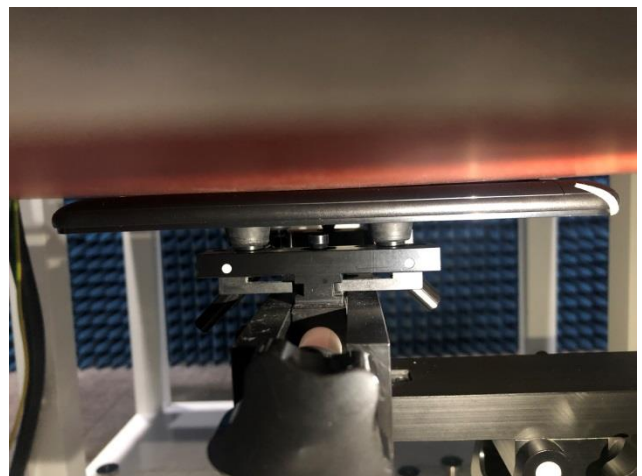

# SAR Test Setup Photos

## Head

Right Cheek

Right Tilted

Left Cheek

Left Tilted

## Body

Front side (0mm)

Back side(0mm)

Top side(0mm)

Bottom side(0mm)

Left side(0mm)

Right side(0mm)