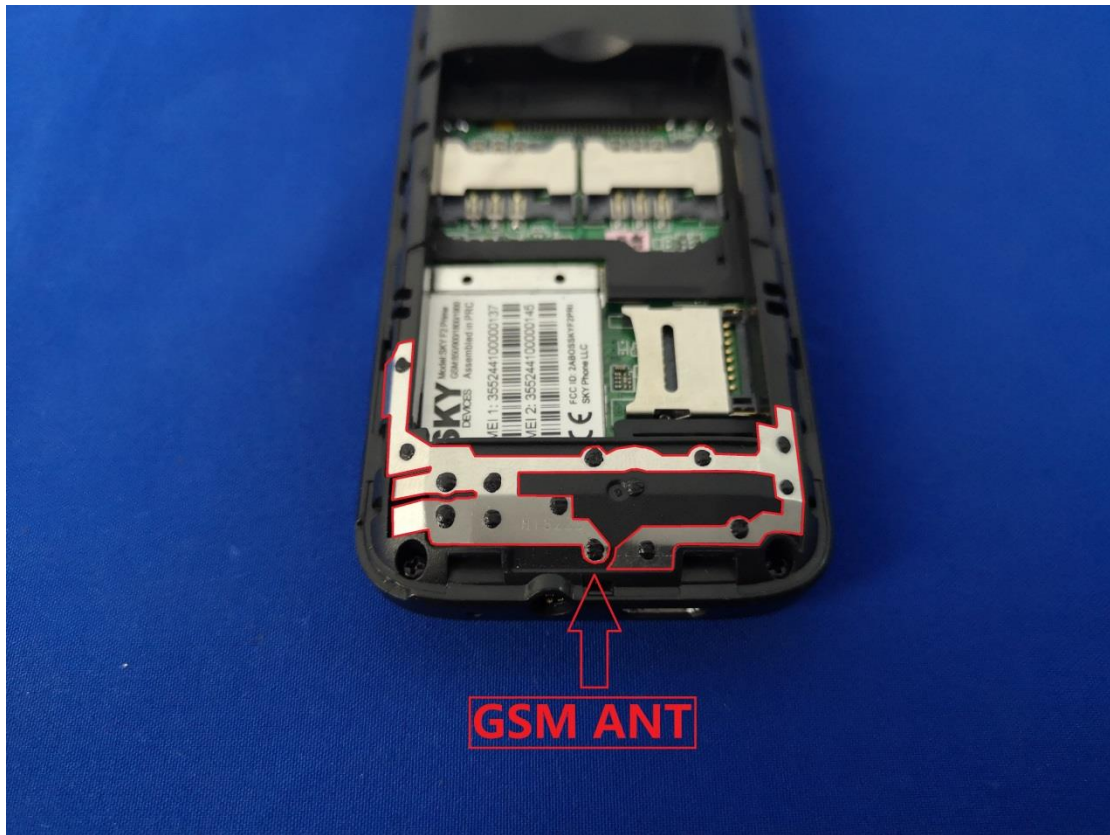

EUT Photos (Model: SKY F2 Prime)

EUT Antenna Locations

SAR Test Setup Photos

Head

Right Cheek

Right Tilted

Left Cheek

Left Tilted

Body

Front side (10mm)

Back side(10mm)