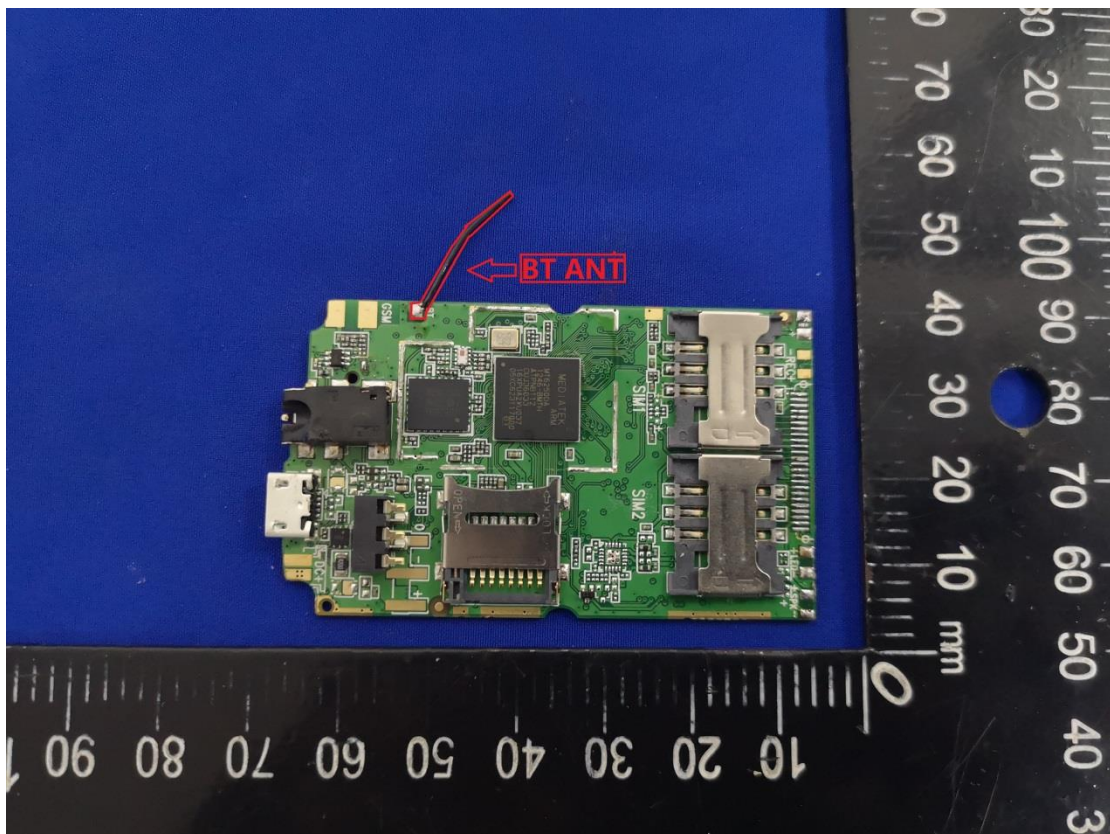

EUT Photos (Model: SKY F2 Prime)

EUT Antenna Locations

SAR Test Setup Photos

Head

Right Cheek

Right Tilted

Left Cheek

Left Tilted

Body

Front side (10mm)

Back side(10mm)