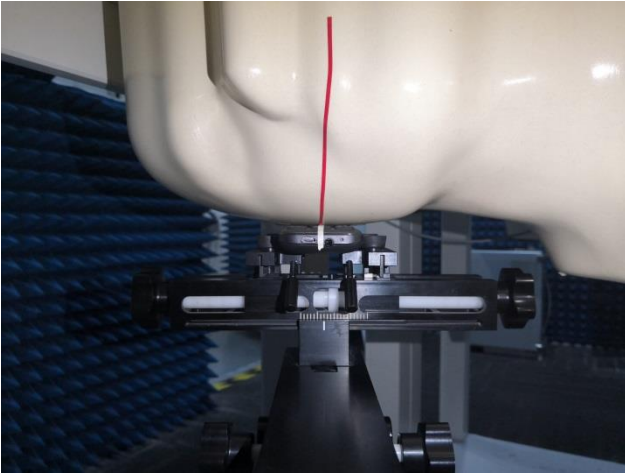

EUT Photos (Model: SKY F2 Prime)

EUT Antenna Locations

SAR Test Setup Photos

Head

Right Cheek

Right Tilted

Left Cheek

Left Tilted

Body

Front side (10mm)

Back side(10mm)