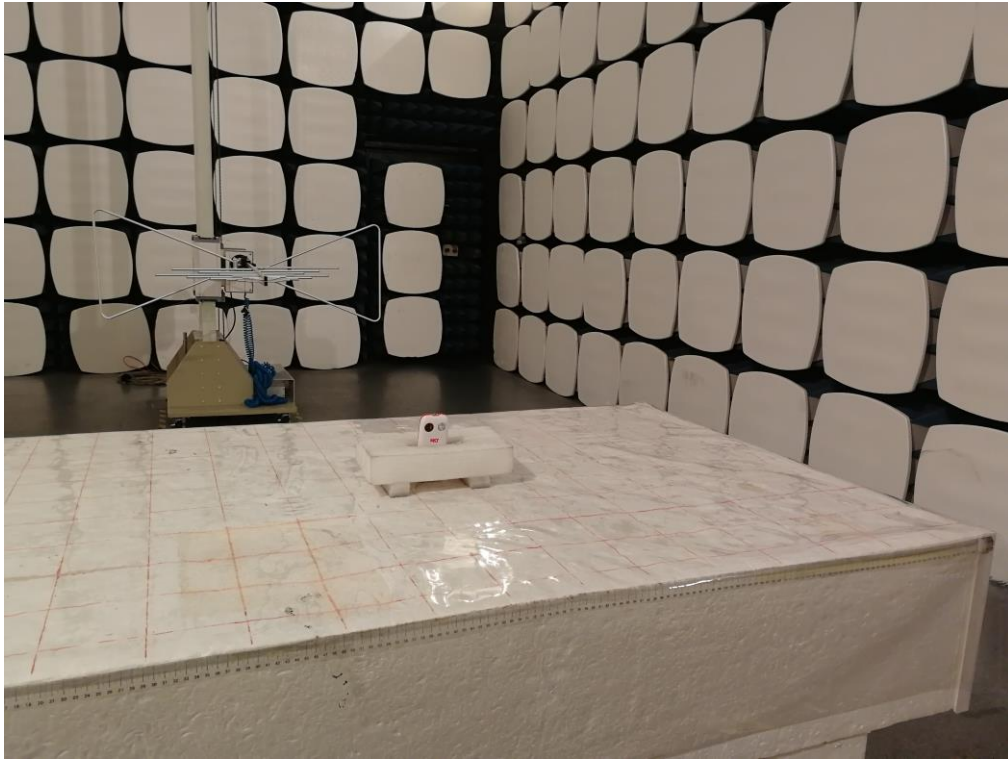

7 Test Setup Photo

**Radiated Spurious Emission
Below 1GHz**

Above 1GHz

Conducted Emission**8 EUT Constructional Details**

Reference to the test report No.: JYTSZB-R12-2000019