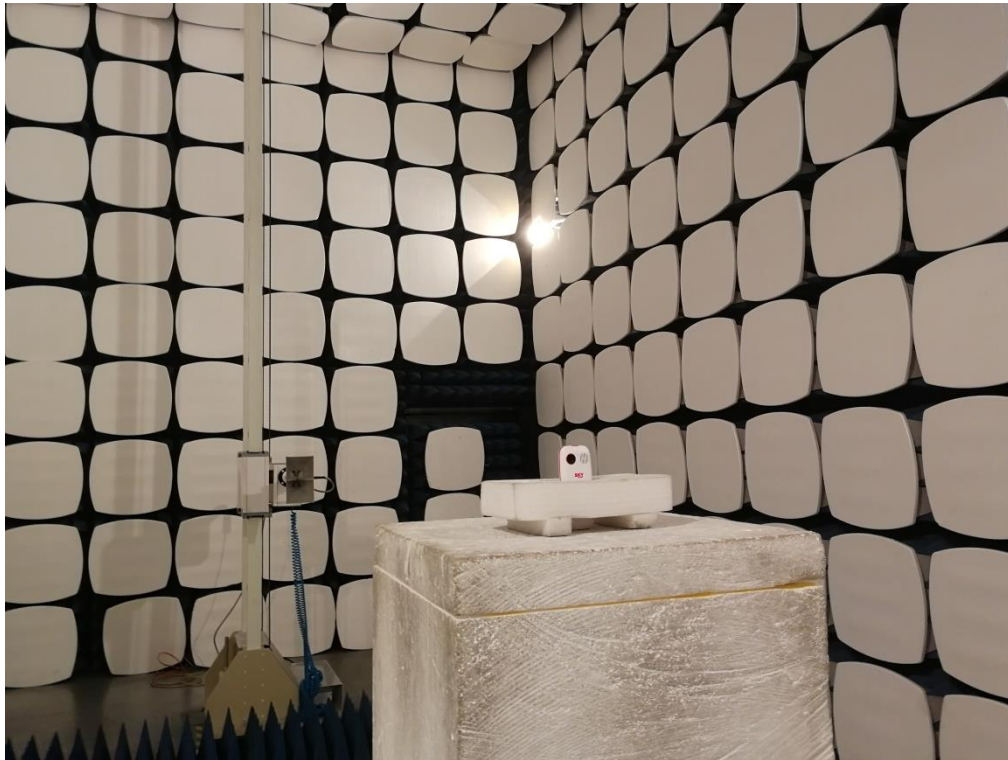

7 Test Setup Photo

**Radiated Spurious Emission
Below 1GHz**

Above 1GHz

Conducted Emission**8 EUT Constructional Details**

Reference to the test report No.: JYTSZB-R12-2000019