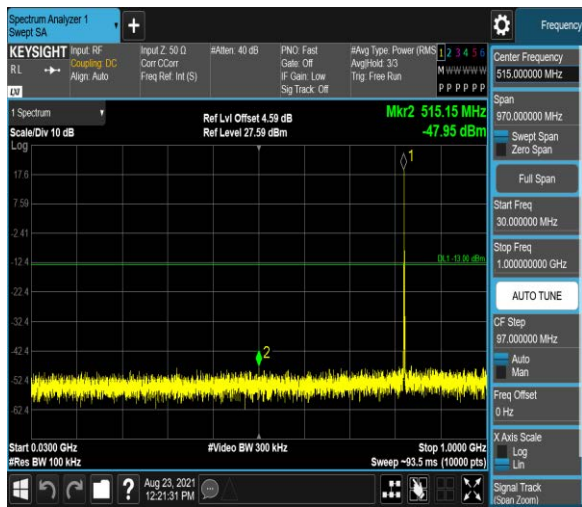

Band5-1.4MHz-QPSK-20525:1000~10000MHz

Band5-1.4MHz-QPSK-20643:30~1000MHz

Band5-1.4MHz-QPSK-20643:1000~10000MHz

Band5-1.4MHz-16QAM-20407:30~1000MHz

Band5-1.4MHz-16QAM-20407:1000~10000MHz

Band5-1.4MHz-16QAM-20525:30~1000MHz