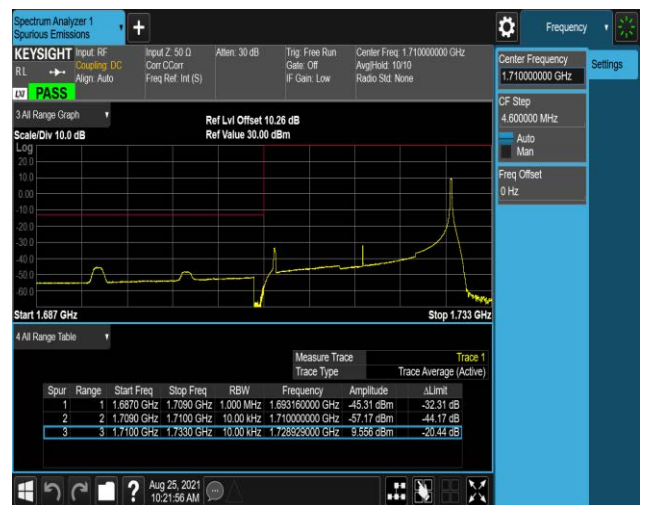

Band66-20MHz-QPSK-132072-1RB#99