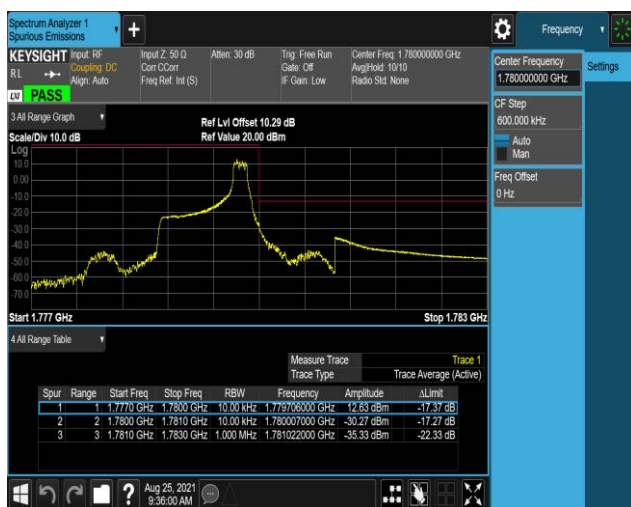

Band66-1.4MHz-16QAM-131979-1RB#0

Band66-1.4MHz-16QAM-131979-1RB#5

Band66-1.4MHz-16QAM-131979-6RB#0

Band66-1.4MHz-16QAM-132665-1RB#0

Band66-1.4MHz-16QAM-132665-1RB#5

Band66-1.4MHz-16QAM-132665-6RB#0

Band66-20MHz-QPSK-132072-1RB#0