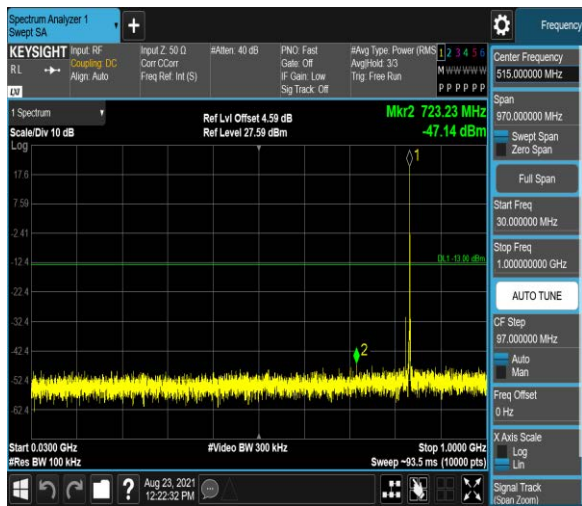

Band5-1.4MHz-QPSK-20525:1000~10000MHz

Band5-1.4MHz-QPSK-20643:30~1000MHz

Band5-1.4MHz-QPSK-20643:1000~10000MHz

Band5-1.4MHz-16QAM-20407:30~1000MHz

Band5-1.4MHz-16QAM-20407:1000~10000MHz

Band5-1.4MHz-16QAM-20525:30~1000MHz