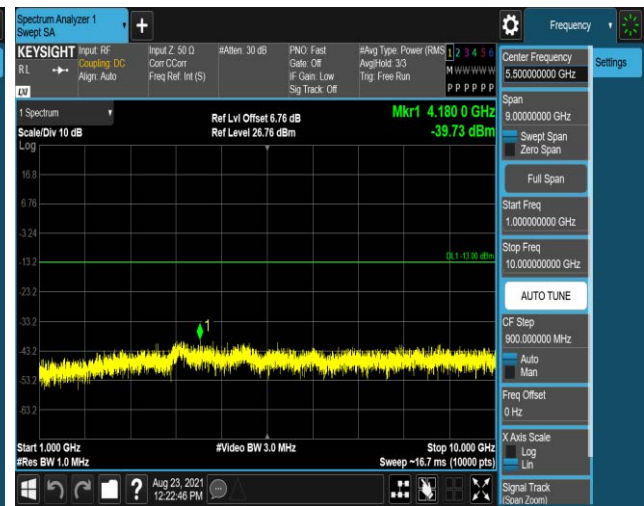

Band5-1.4MHz-16QAM-20525:1000~10000MHz