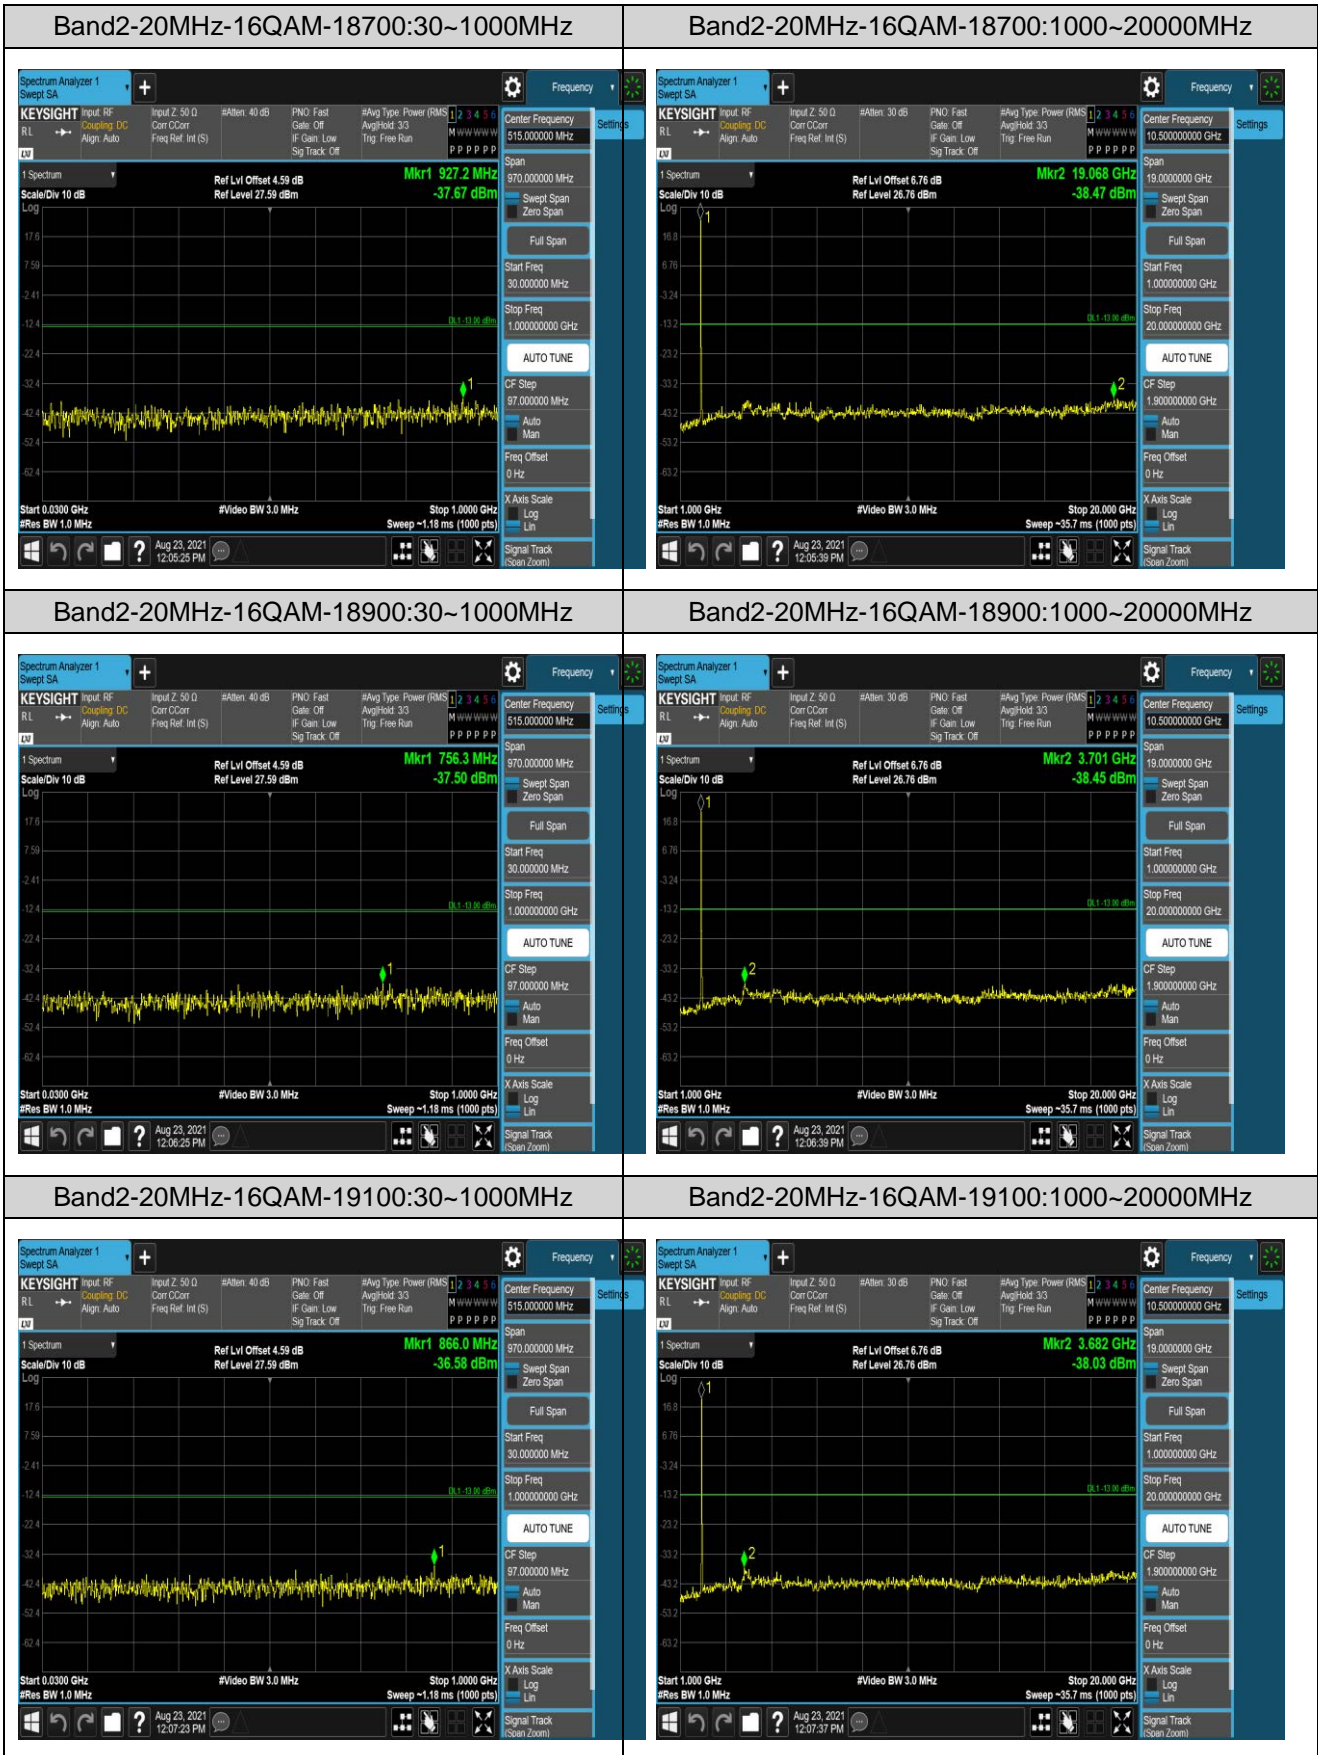

Remark: All bandwidth and all modulation had been tested, but only the worst case data displayed in this report.

Test Graphs

Band2-20MHz-QPSK-18700:30~1000MHz

Band2-20MHz-QPSK-18700:1000~20000MHz

Band2-20MHz-QPSK-18900:30~1000MHz

Band2-20MHz-QPSK-18900:1000~20000MHz

Band2-20MHz-QPSK-19100:30~1000MHz

Band2-20MHz-QPSK-19100:1000~20000MHz

Band4-1.4MHz-QPSK-19957:30~1000MHz

Band4-1.4MHz-QPSK-19957:1000~20000MHz

Band4-1.4MHz-QPSK-20175:30~1000MHz

Band4-1.4MHz-QPSK-20175:1000~20000MHz

Band4-1.4MHz-QPSK-20393:30~1000MHz

Band4-1.4MHz-QPSK-20393:1000~20000MHz

Band4-20MHz-QPSK-20050:30~1000MHz

Band4-20MHz-QPSK-20050:1000~20000MHz

Band4-20MHz-QPSK-20175:30~1000MHz

Band4-20MHz-QPSK-20175:1000~20000MHz

Band4-20MHz-QPSK-20300:30~1000MHz

Band4-20MHz-QPSK-20300:1000~20000MHz

Band5-1.4MHz-QPSK-20407:30~1000MHz

Band5-1.4MHz-QPSK-20407:1000~10000MHz

Band5-1.4MHz-QPSK-20525:30~1000MHz