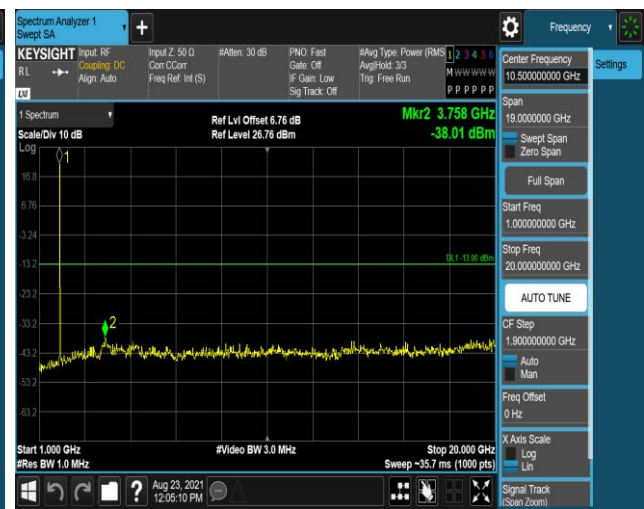

Remark: All bandwidth and all modulation had been tested, but only the worst case data displayed in this report.

Test Graphs

Band2-20MHz-QPSK-18700:30~1000MHz

Band2-20MHz-QPSK-18700:1000~20000MHz

Band2-20MHz-QPSK-18900:30~1000MHz