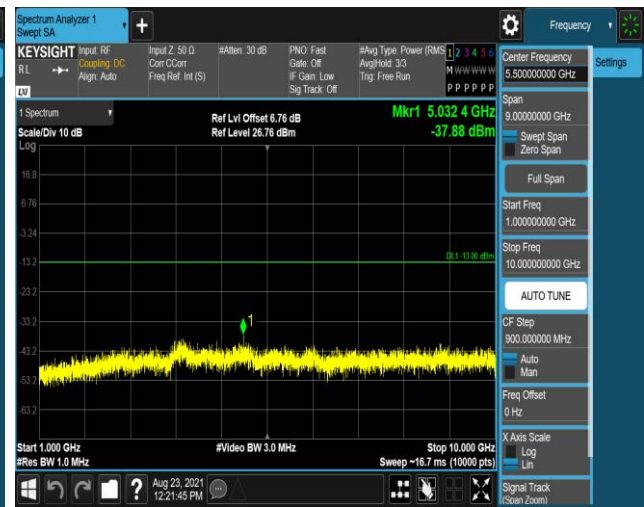

Band5-1.4MHz-QPSK-20525:1000~10000MHz

Band5-1.4MHz-QPSK-20643:30~1000MHz

Band5-1.4MHz-QPSK-20643:1000~10000MHz

Band5-1.4MHz-16QAM-20407:30~1000MHz

Band5-1.4MHz-16QAM-20407:1000~10000MHz

Band5-1.4MHz-16QAM-20525:30~1000MHz