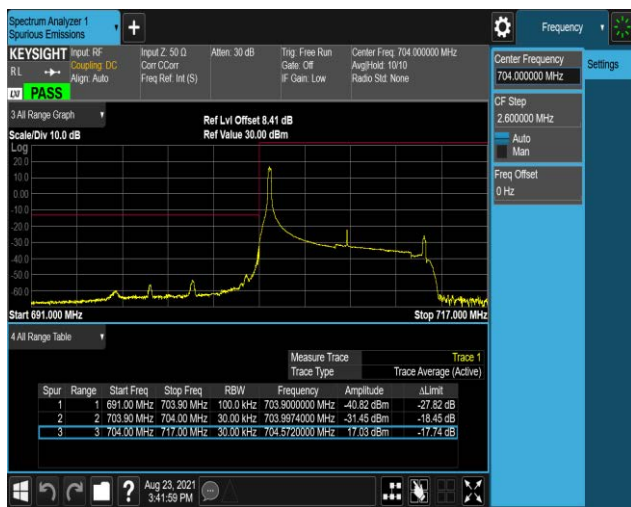

Band17-10MHz-QPSK-23780-50RB#0

Band17-10MHz-QPSK-23780-1RB#0