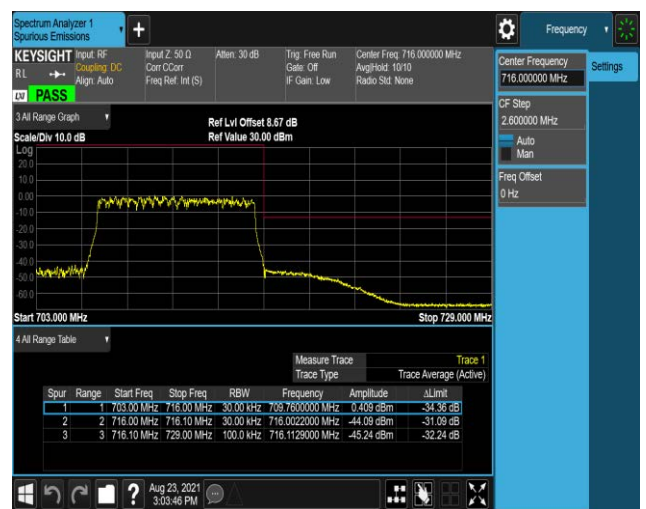

Band17-5MHz-QPSK-23755-1RB#24

Band12-10MHz-16QAM-23130-50RB#0