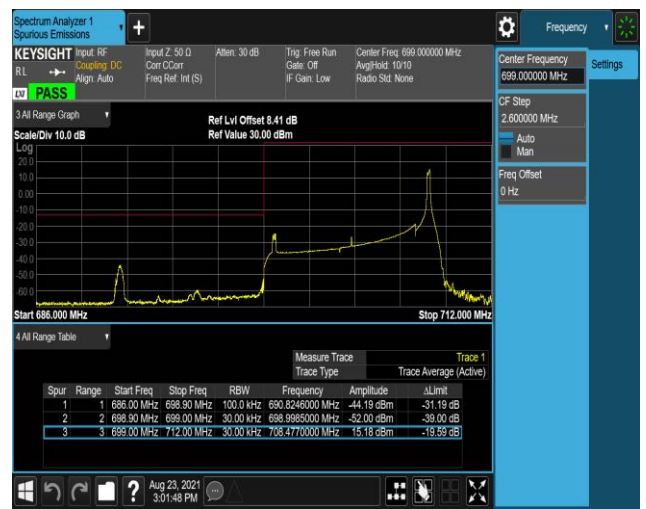

Band12-10MHz-QPSK-23130-1RB#0

Band12-10MHz-QPSK-23130-1RB#49

Band12-10MHz-QPSK-23130-50RB#0

Band12-10MHz-16QAM-23060-1RB#0

Band12-10MHz-16QAM-23060-1RB#49

Band12-10MHz-16QAM-23060-50RB#0

Band12-10MHz-16QAM-23130-1RB#0