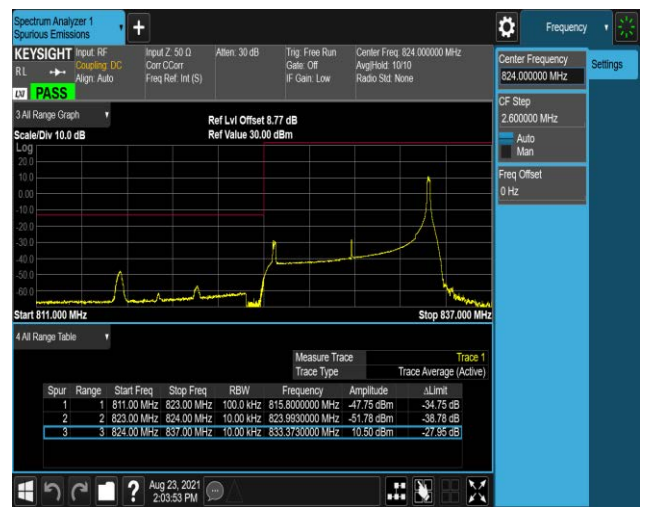

Band5-10MHz-QPSK-20600-1RB#0

Band5-10MHz-QPSK-20450-1RB#49