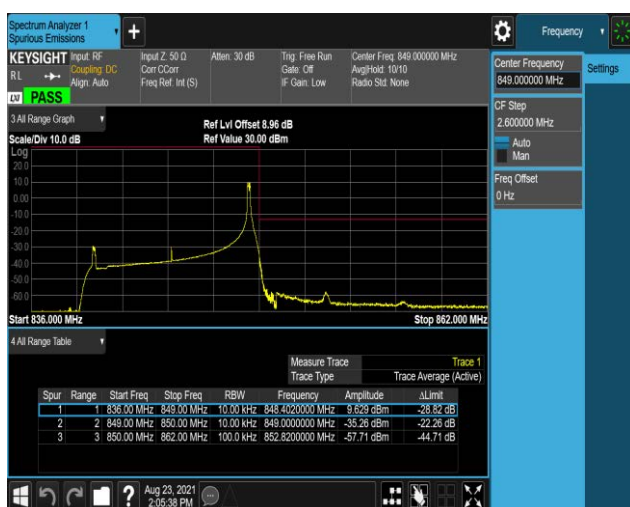

Band5-10MHz-16QAM-20450-1RB#0

Band5-10MHz-16QAM-20450-1RB#49

Band5-10MHz-16QAM-20450-50RB#0

Band5-10MHz-16QAM-20600-1RB#0

Band5-10MHz-16QAM-20600-1RB#49

Band5-10MHz-16QAM-20600-50RB#0

Band12-1.4MHz-QPSK-23017-1RB#0