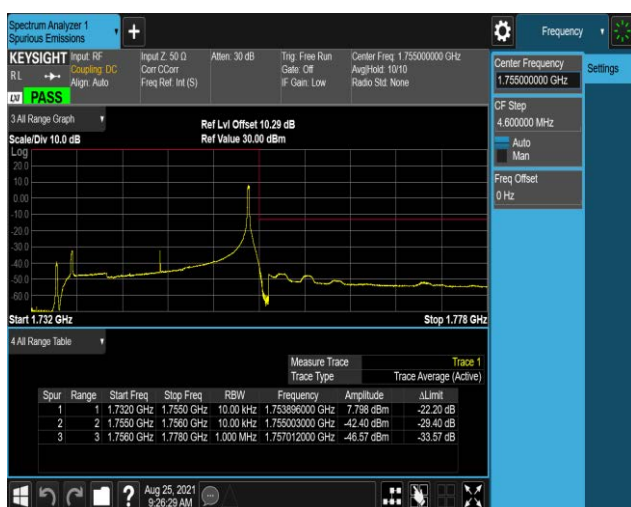

Band5-1.4MHz-QPSK-20407-1RB#0

Band4-20MHz-16QAM-20300-1RB#99