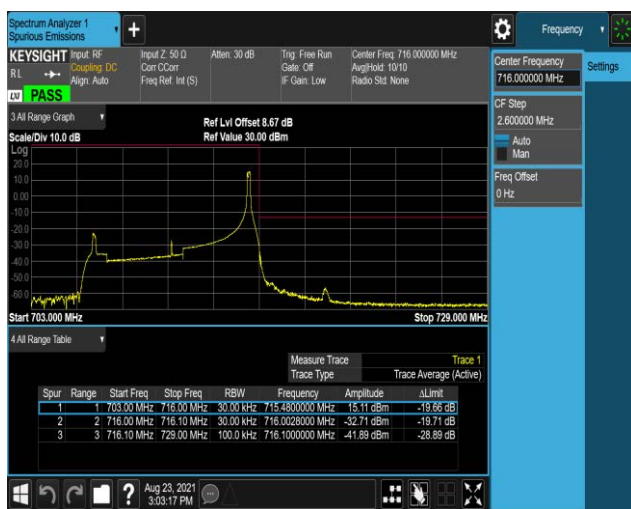

Band17-5MHz-QPSK-23755-1RB#0

Band12-10MHz-16QAM-23130-1RB#49