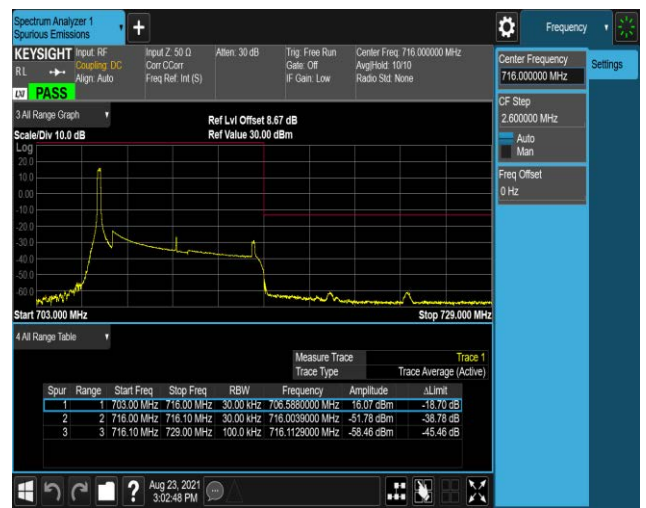

Band12-10MHz-QPSK-23130-1RB#0

Band12-10MHz-QPSK-23130-1RB#49

Band12-10MHz-QPSK-23130-50RB#0

Band12-10MHz-16QAM-23060-1RB#0

Band12-10MHz-16QAM-23060-1RB#49

Band12-10MHz-16QAM-23060-50RB#0

Band12-10MHz-16QAM-23130-1RB#0