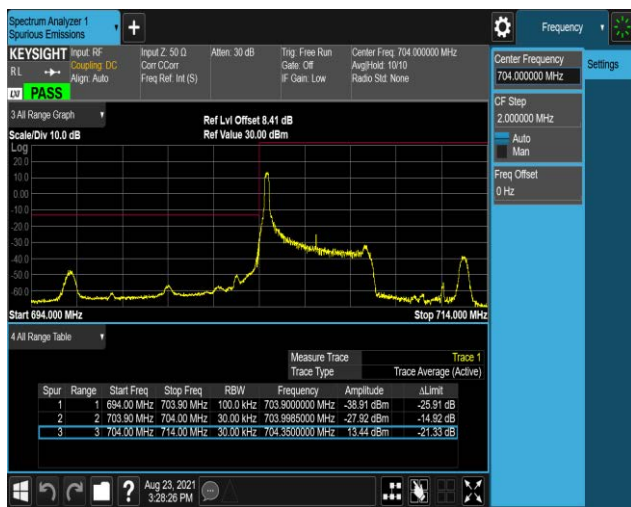

Band17-5MHz-16QAM-23755-25RB#0

Band17-5MHz-16QAM-23755-1RB#0