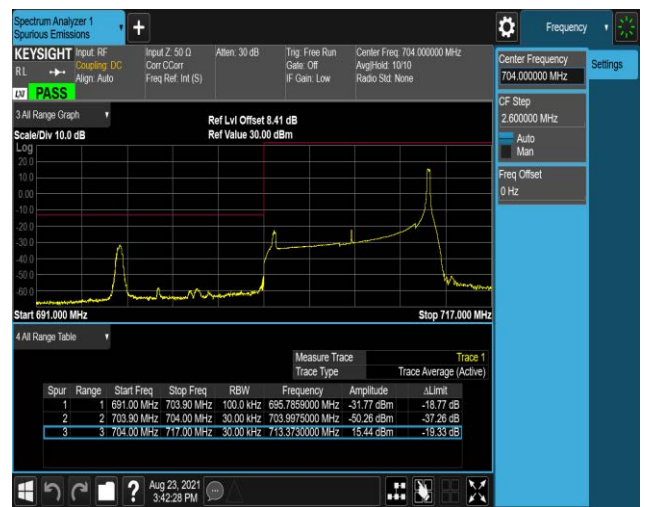

Band17-10MHz-QPSK-23800-1RB#0

Band17-10MHz-QPSK-23780-1RB#49