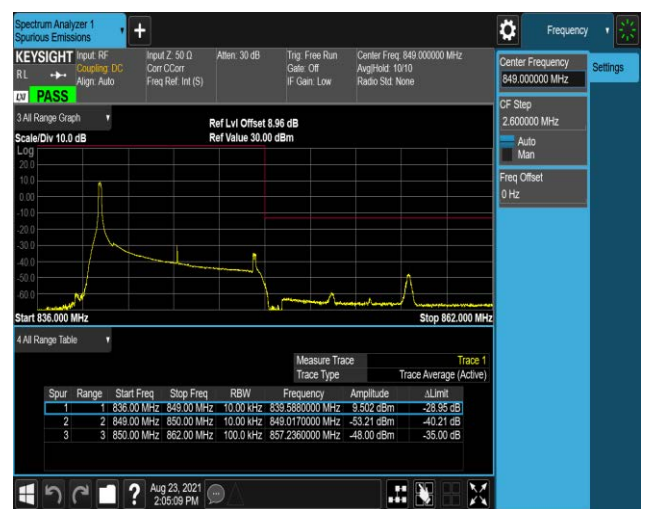

Band5-10MHz-16QAM-20450-1RB#0

Band5-10MHz-16QAM-20450-1RB#49

Band5-10MHz-16QAM-20450-50RB#0

Band5-10MHz-16QAM-20600-1RB#0

Band5-10MHz-16QAM-20600-1RB#49

Band5-10MHz-16QAM-20600-50RB#0

Band12-1.4MHz-QPSK-23017-1RB#0