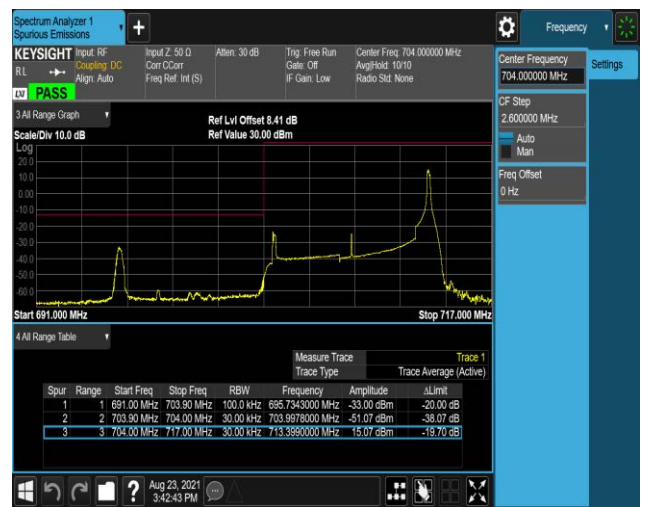

Band17-10MHz-16QAM-23800-1RB#0

Band17-10MHz-16QAM-23780-1RB#49