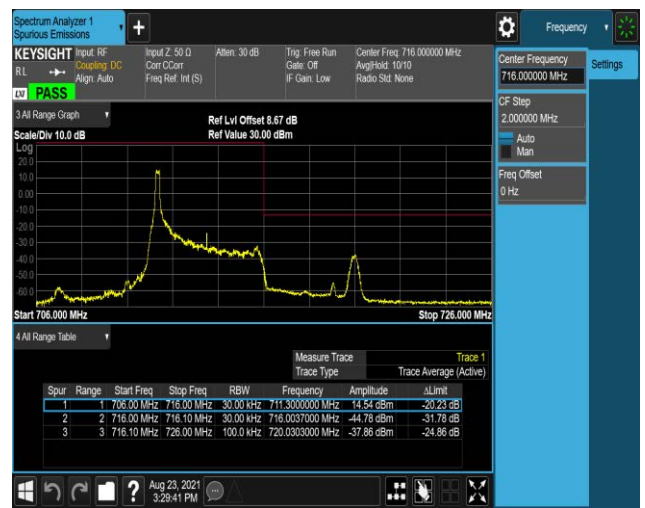

Band12-10MHz-16QAM-23130-1RB#49

Band12-10MHz-16QAM-23130-50RB#0

Band17-5MHz-QPSK-23755-1RB#0

Band17-5MHz-QPSK-23755-1RB#24

Band17-5MHz-QPSK-23755-25RB#0

Band17-5MHz-QPSK-23825-1RB#0

Band17-5MHz-QPSK-23825-1RB#24