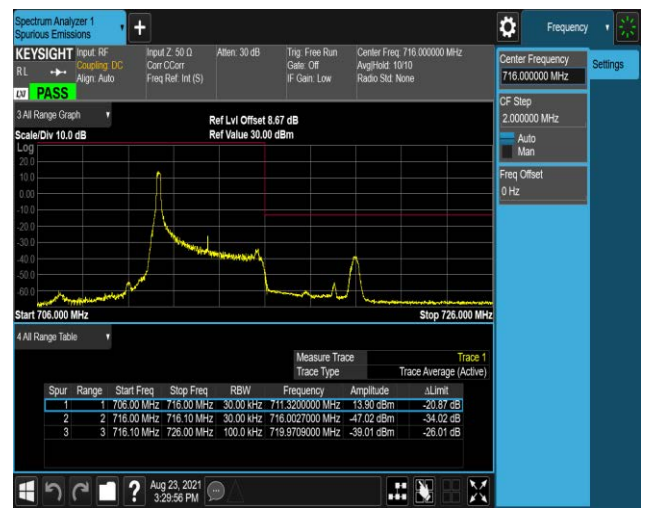

Band17-5MHz-QPSK-23825-25RB#0

Band17-5MHz-16QAM-23755-1RB#0

Band17-5MHz-16QAM-23755-1RB#24

Band17-5MHz-16QAM-23755-25RB#0

Band17-5MHz-16QAM-23825-1RB#0

Band17-5MHz-16QAM-23825-1RB#24

Band17-5MHz-16QAM-23825-25RB#0