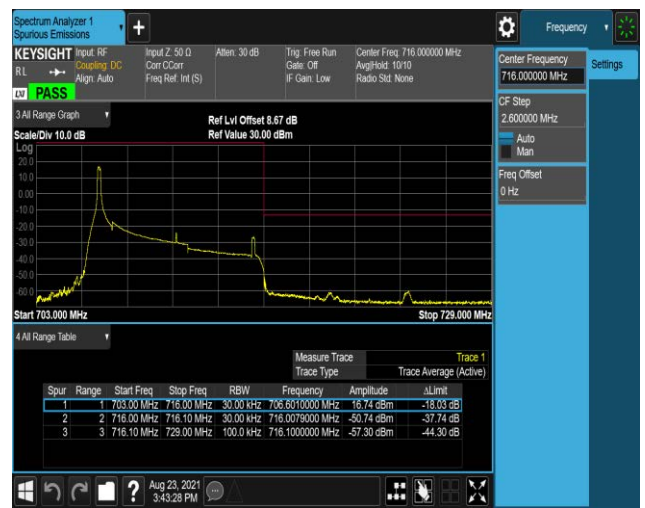

Band17-10MHz-QPSK-23780-1RB#0

Band17-10MHz-QPSK-23780-1RB#49

Band17-10MHz-QPSK-23780-50RB#0

Band17-10MHz-QPSK-23800-1RB#0

Band17-10MHz-QPSK-23800-1RB#49

Band17-10MHz-QPSK-23800-50RB#0

Band17-10MHz-16QAM-23780-1RB#0