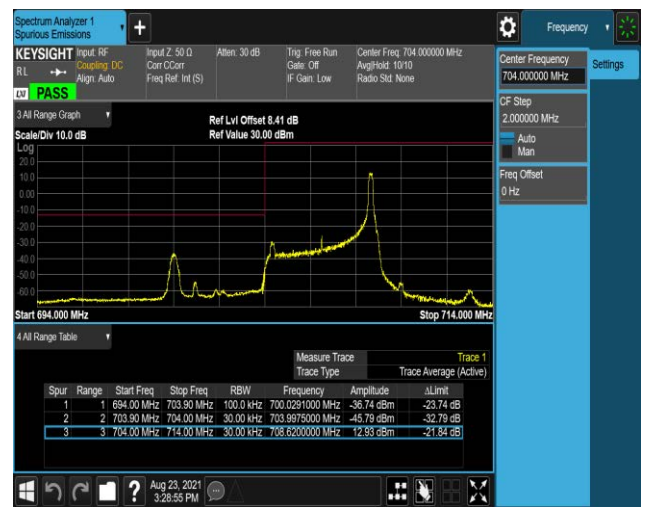

Band17-5MHz-16QAM-23825-1RB#0

Band17-5MHz-16QAM-23755-1RB#24