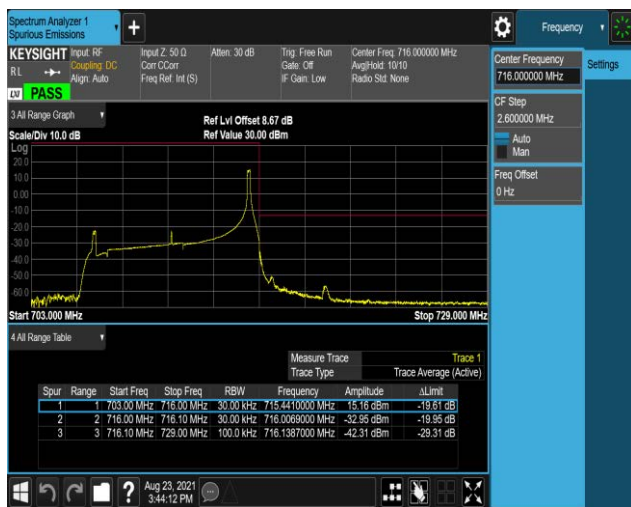

Band17-10MHz-16QAM-23780-1RB#49

Band17-10MHz-16QAM-23780-50RB#0

Band17-10MHz-16QAM-23800-1RB#0

Band17-10MHz-16QAM-23800-1RB#49

Band17-10MHz-16QAM-23800-50RB#0

Band66-1.4MHz-QPSK-131979-1RB#0

Band66-1.4MHz-QPSK-131979-1RB#5