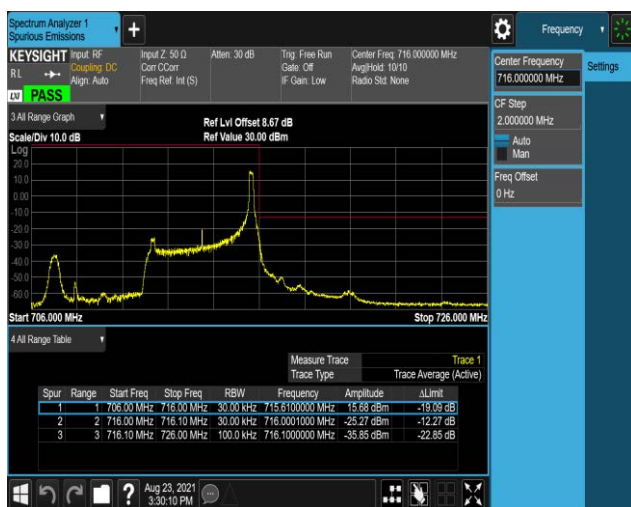

Band12-10MHz-16QAM-23130-1RB#49

Band12-10MHz-16QAM-23130-50RB#0

Band17-5MHz-QPSK-23755-1RB#0

Band17-5MHz-QPSK-23755-1RB#24

Band17-5MHz-QPSK-23755-25RB#0

Band17-5MHz-QPSK-23825-1RB#0

Band17-5MHz-QPSK-23825-1RB#24