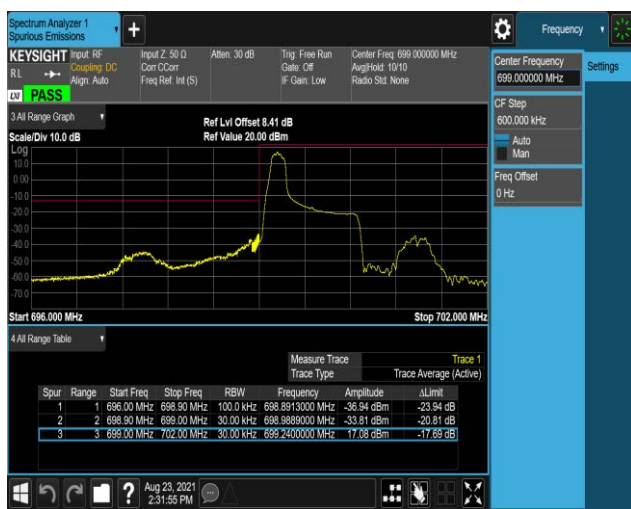

Band5-10MHz-16QAM-20450-1RB#0

Band5-10MHz-16QAM-20450-1RB#49

Band5-10MHz-16QAM-20450-50RB#0

Band5-10MHz-16QAM-20600-1RB#0

Band5-10MHz-16QAM-20600-1RB#49

Band5-10MHz-16QAM-20600-50RB#0

Band12-1.4MHz-QPSK-23017-1RB#0