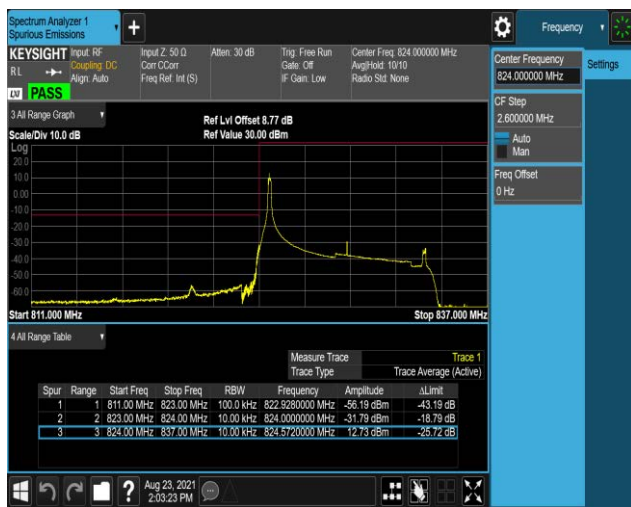

Band5-10MHz-QPSK-20450-50RB#0

Band5-10MHz-QPSK-20450-1RB#0