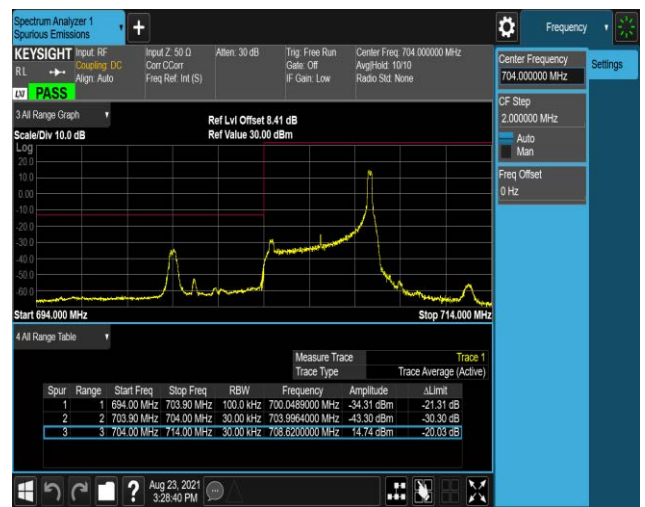

Band12-10MHz-16QAM-23130-1RB#49

Band12-10MHz-16QAM-23130-50RB#0

Band17-5MHz-QPSK-23755-1RB#0

Band17-5MHz-QPSK-23755-1RB#24

Band17-5MHz-QPSK-23755-25RB#0

Band17-5MHz-QPSK-23825-1RB#0

Band17-5MHz-QPSK-23825-1RB#24