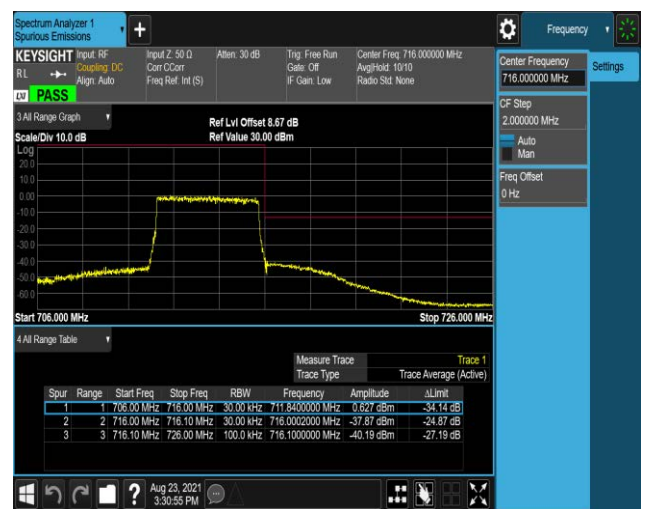

Band17-5MHz-QPSK-23825-25RB#0

Band17-5MHz-16QAM-23755-1RB#0

Band17-5MHz-16QAM-23755-1RB#24

Band17-5MHz-16QAM-23755-25RB#0

Band17-5MHz-16QAM-23825-1RB#0

Band17-5MHz-16QAM-23825-1RB#24

Band17-5MHz-16QAM-23825-25RB#0