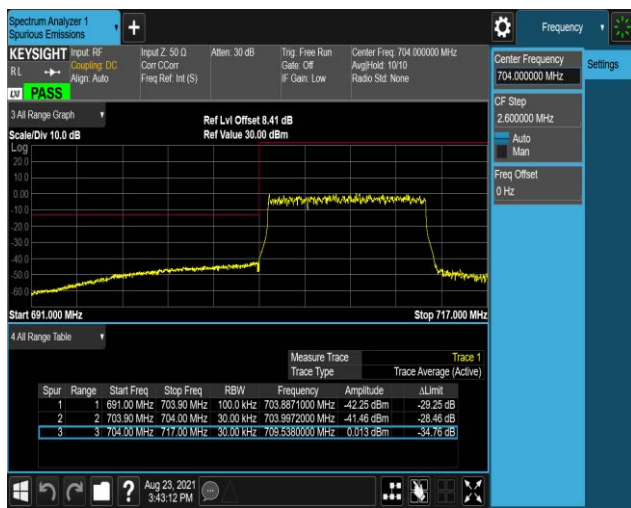

Band17-10MHz-16QAM-23800-1RB#49

Band17-10MHz-16QAM-23780-50RB#0