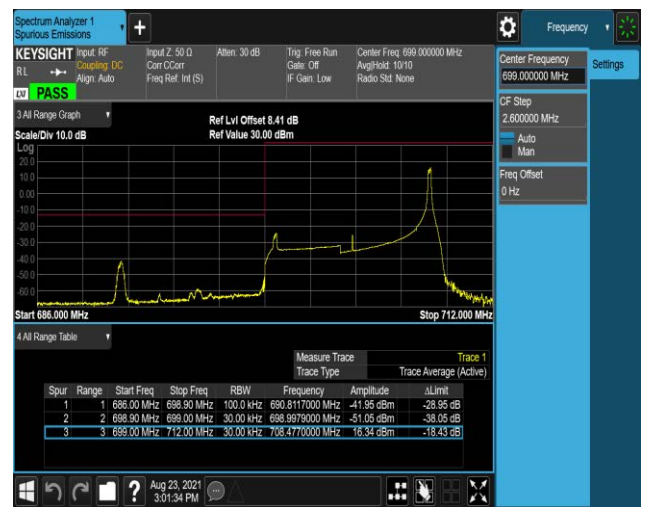

Band12-1.4MHz-16QAM-23017-6RB#0

Band12-1.4MHz-16QAM-23173-1RB#0

Band12-1.4MHz-16QAM-23173-1RB#5

Band12-1.4MHz-16QAM-23173-6RB#0

Band12-10MHz-QPSK-23060-1RB#0

Band12-10MHz-QPSK-23060-1RB#49

Band12-10MHz-QPSK-23060-50RB#0