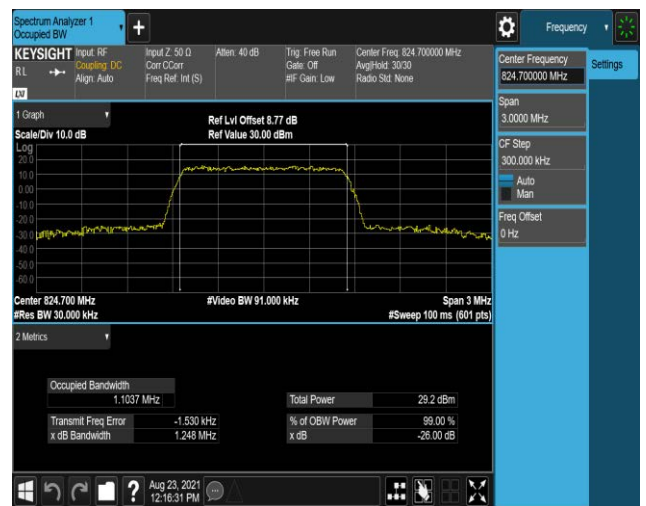

Band4-20MHz-16QAM-20050-100RB#0

Band4-20MHz-16QAM-20175-100RB#0

Band4-20MHz-16QAM-20300-100RB#0

Band5-1.4MHz-QPSK-20407-6RB#0

Band5-1.4MHz-QPSK-20525-6RB#0

Band5-1.4MHz-QPSK-20643-6RB#0

Band5-1.4MHz-16QAM-20407-6RB#0