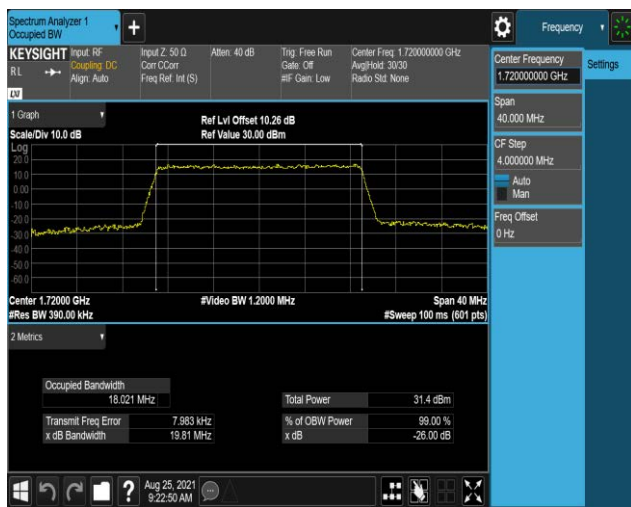

Band4-15MHz-QPSK-20325-75RB#0

Band4-15MHz-16QAM-20025-75RB#0

Band4-15MHz-16QAM-20175-75RB#0

Band4-15MHz-16QAM-20325-75RB#0

Band4-20MHz-QPSK-20050-100RB#0

Band4-20MHz-QPSK-20175-100RB#0

Band4-20MHz-QPSK-20300-100RB#0