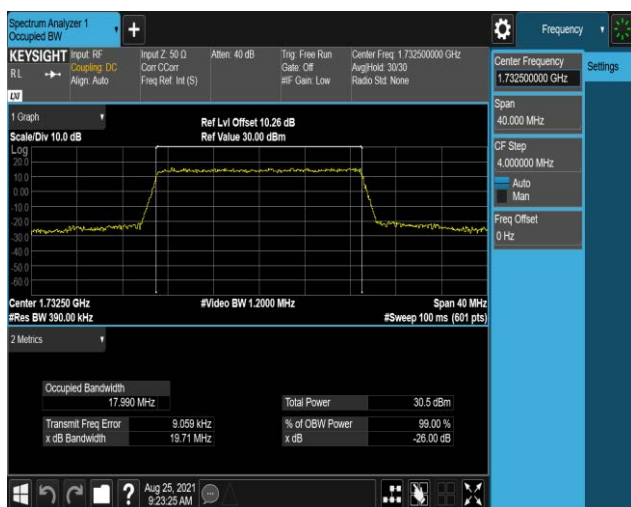

Band5-1.4MHz-QPSK-20407-6RB#0