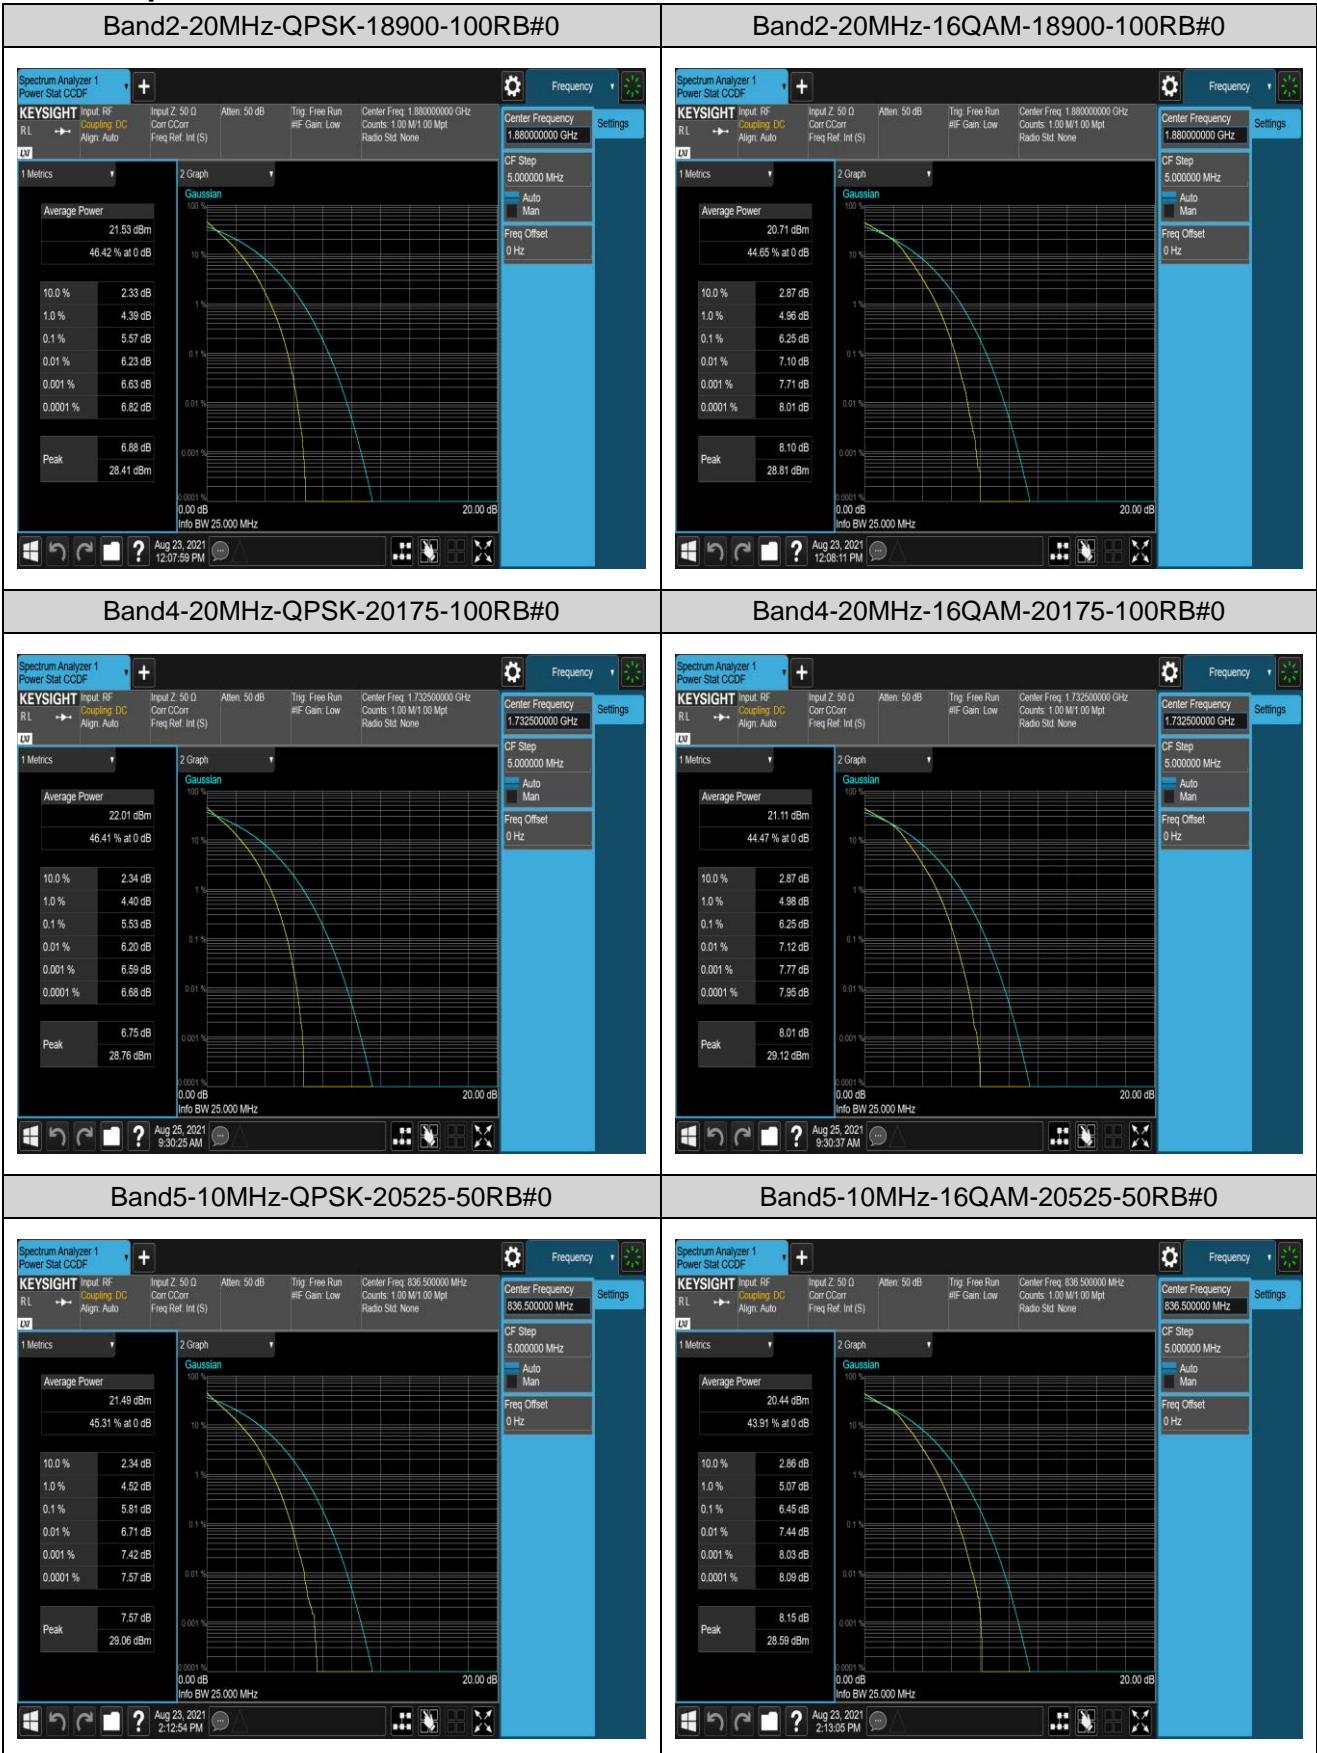

Band12-10MHz-QPSK-23095-50RB#0

Band12-10MHz-16QAM-23095-50RB#0

Test Graphs