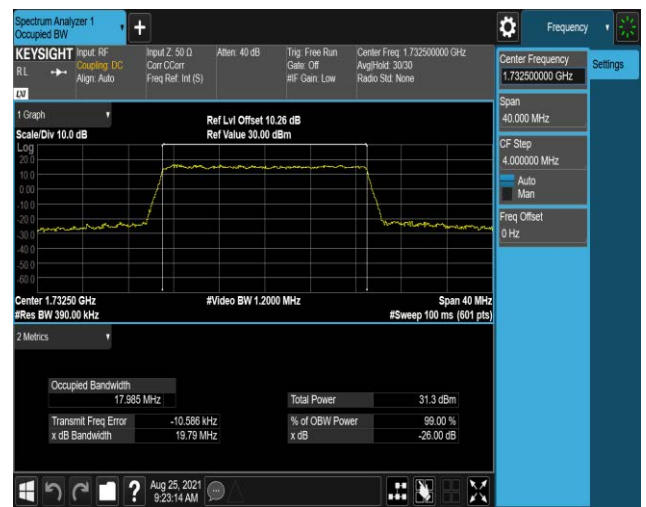

Band4-15MHz-QPSK-20325-75RB#0

Band4-15MHz-16QAM-20025-75RB#0

Band4-15MHz-16QAM-20175-75RB#0

Band4-15MHz-16QAM-20325-75RB#0

Band4-20MHz-QPSK-20050-100RB#0

Band4-20MHz-QPSK-20175-100RB#0

Band4-20MHz-QPSK-20300-100RB#0