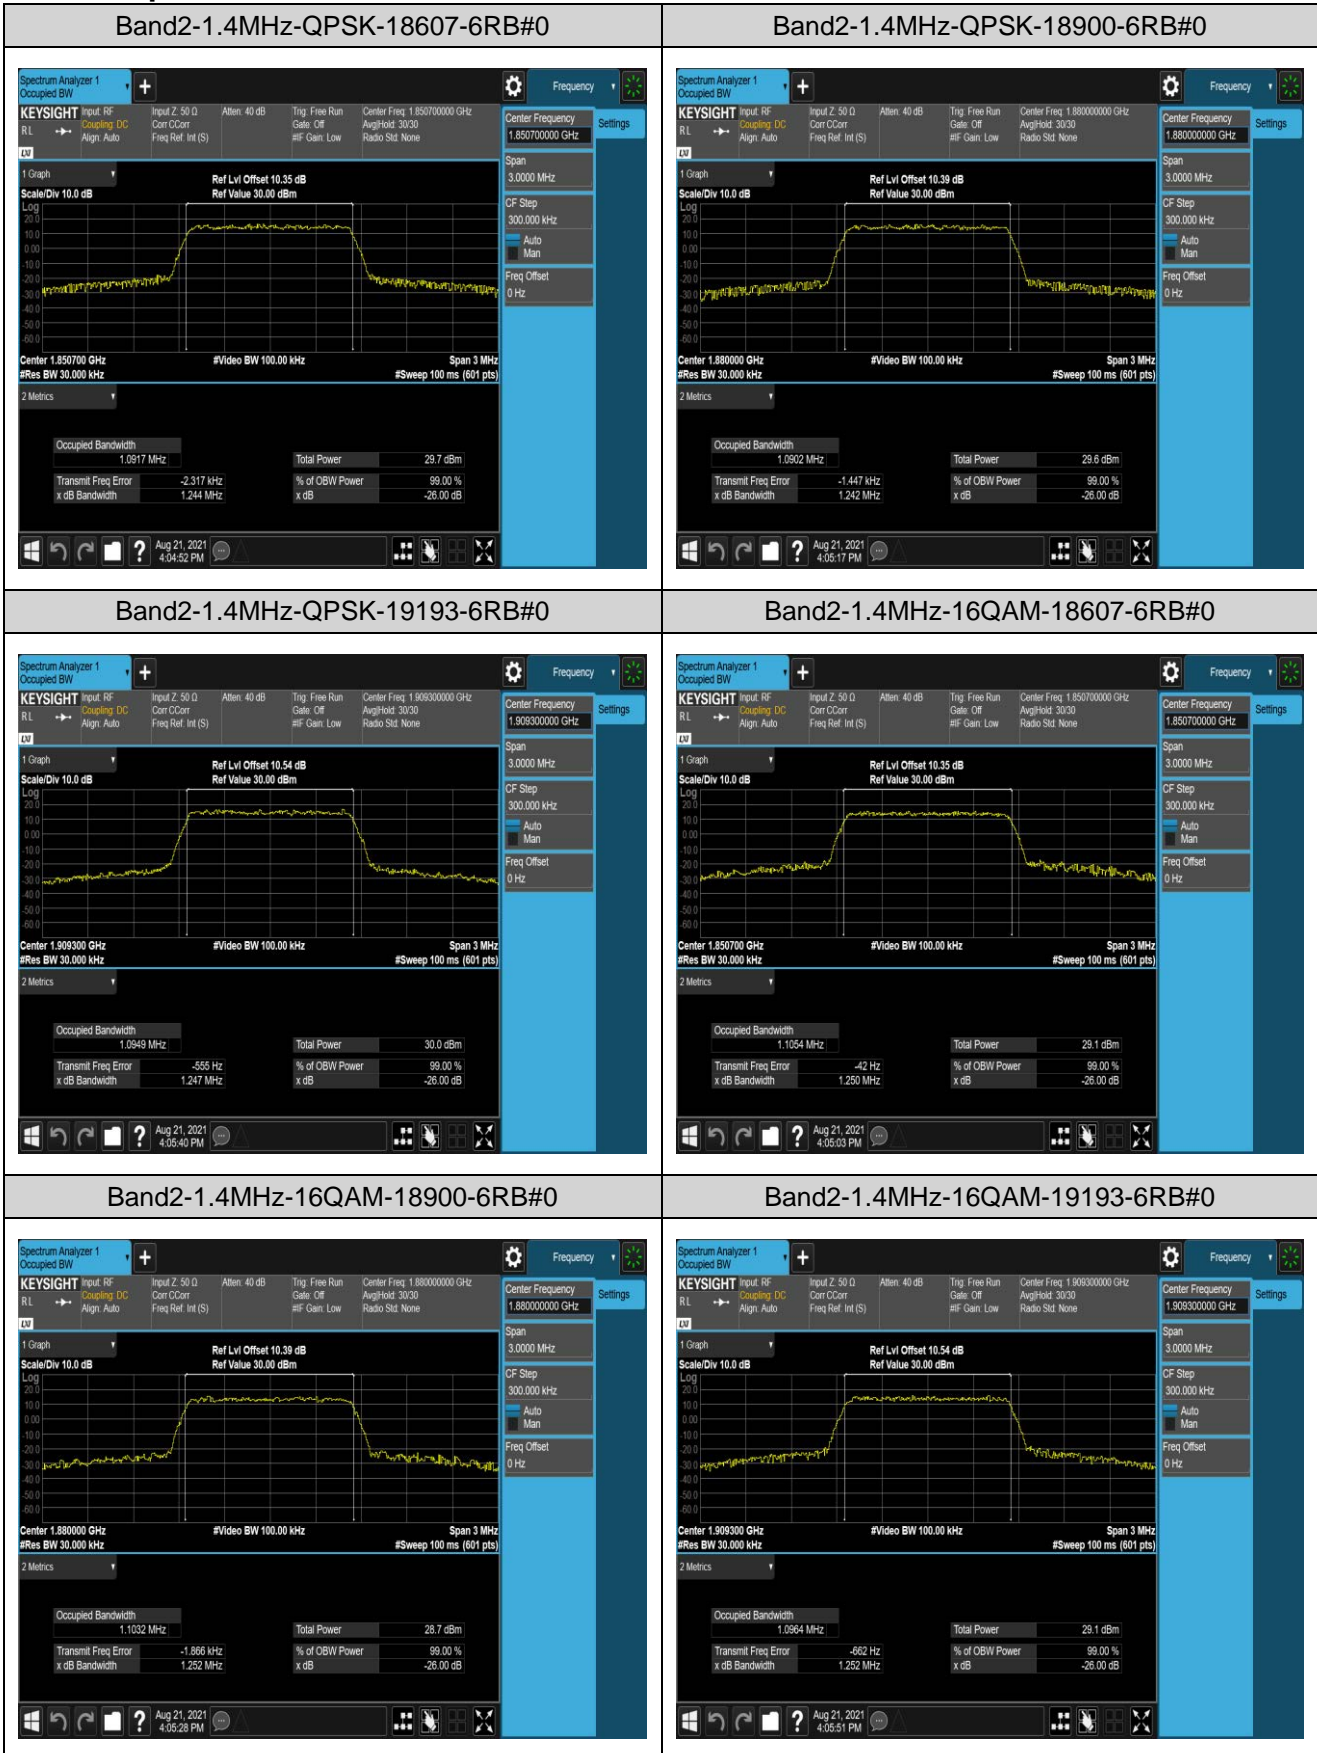

Band2-3MHz-QPSK-18615-15RB#0

Band2-3MHz-QPSK-18900-15RB#0

Test Graphs