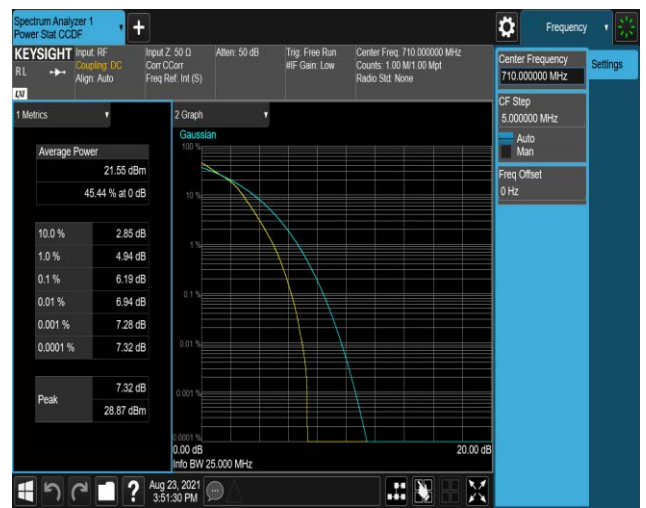

Band66-20MHz-16QAM-132322-100RB#0