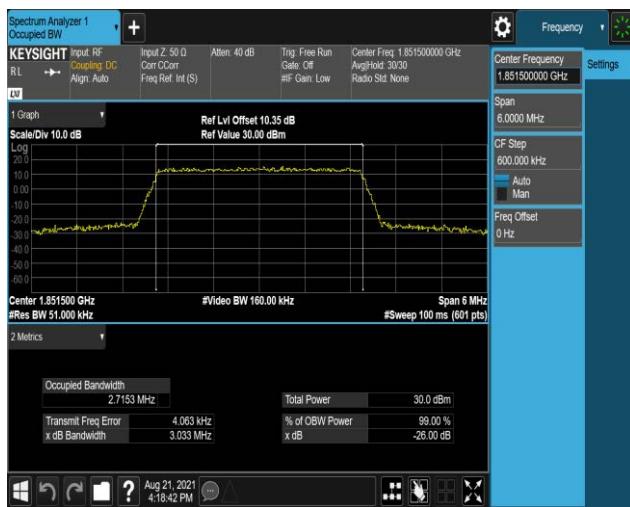

Band2-3MHz-QPSK-19185-15RB#0