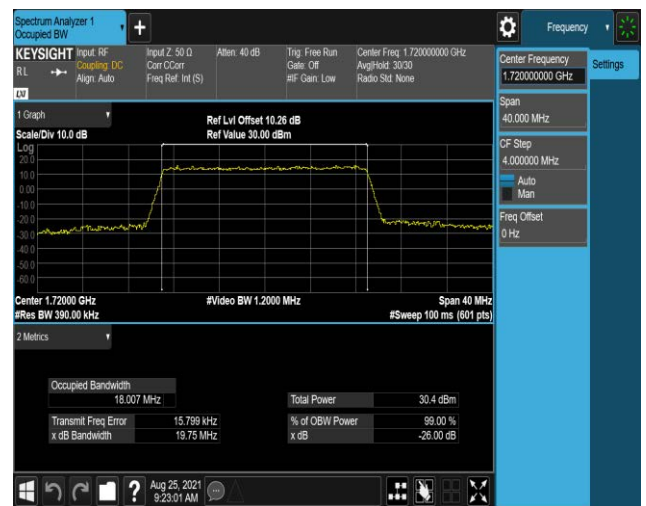

Band4-20MHz-16QAM-20300-100RB#0