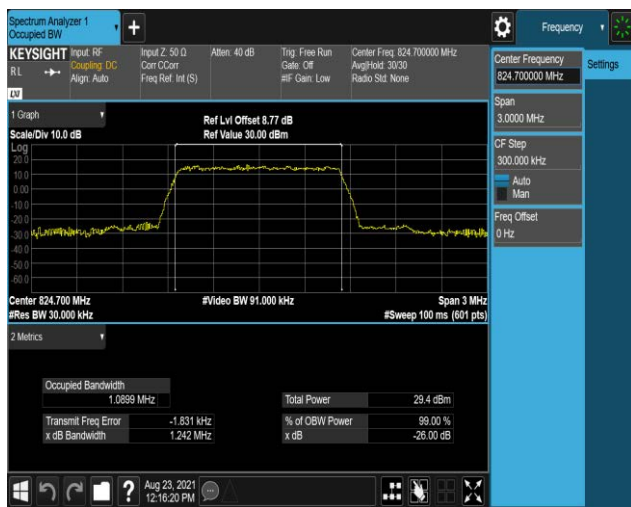

Band4-20MHz-16QAM-20050-100RB#0

Band4-20MHz-16QAM-20175-100RB#0

Band4-20MHz-16QAM-20300-100RB#0

Band5-1.4MHz-QPSK-20407-6RB#0

Band5-1.4MHz-QPSK-20525-6RB#0

Band5-1.4MHz-QPSK-20643-6RB#0

Band5-1.4MHz-16QAM-20407-6RB#0