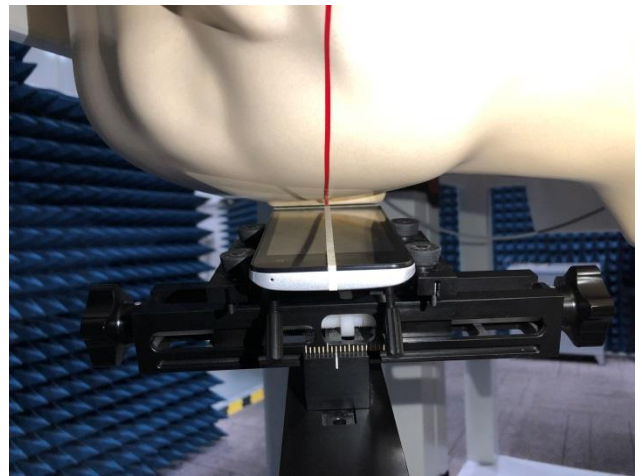

EUT Photos (Model: SKY BLACK)

EUT Antenna Locations

SAR Test Setup Photos

Head

Right Cheek

Right Tilted

Left Cheek

Left Tilted

Body

Front side (10mm)

Back side(10mm)

Top side(10mm)

Bottom side(10mm)

Left side(10mm)

Right side(10mm)