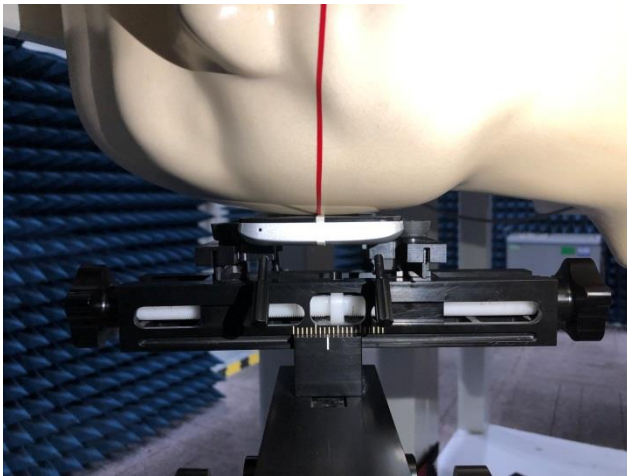

EUT Photos (Model: SKY BLACK)

EUT Antenna Locations

SAR Test Setup Photos

Head

Right Cheek

Right Tilted

Left Cheek

Left Tilted

Body

Front side (10mm)

Back side(10mm)

Top side(10mm)

Bottom side(10mm)

Left side(10mm)

Right side(10mm)