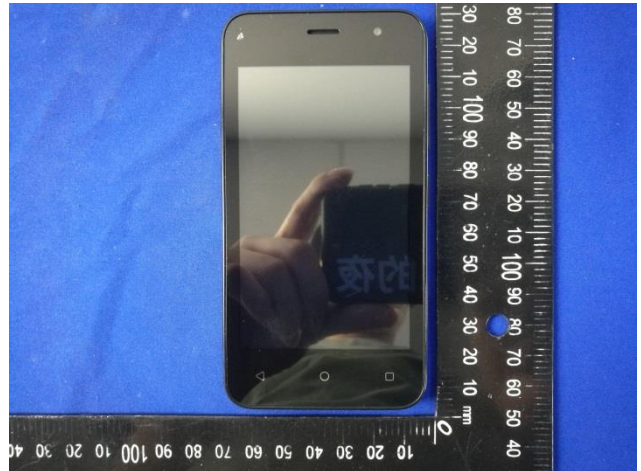

EUT Photos (Model: SKY BLACK)

EUT Antenna Locations

SAR Test Setup Photos

Head

Right Cheek

Right Tilted

Left Cheek

Left Tilted

Body

Front side (10mm)

Back side(10mm)

Top side(10mm)

Bottom side(10mm)

Left side(10mm)

Right side(10mm)