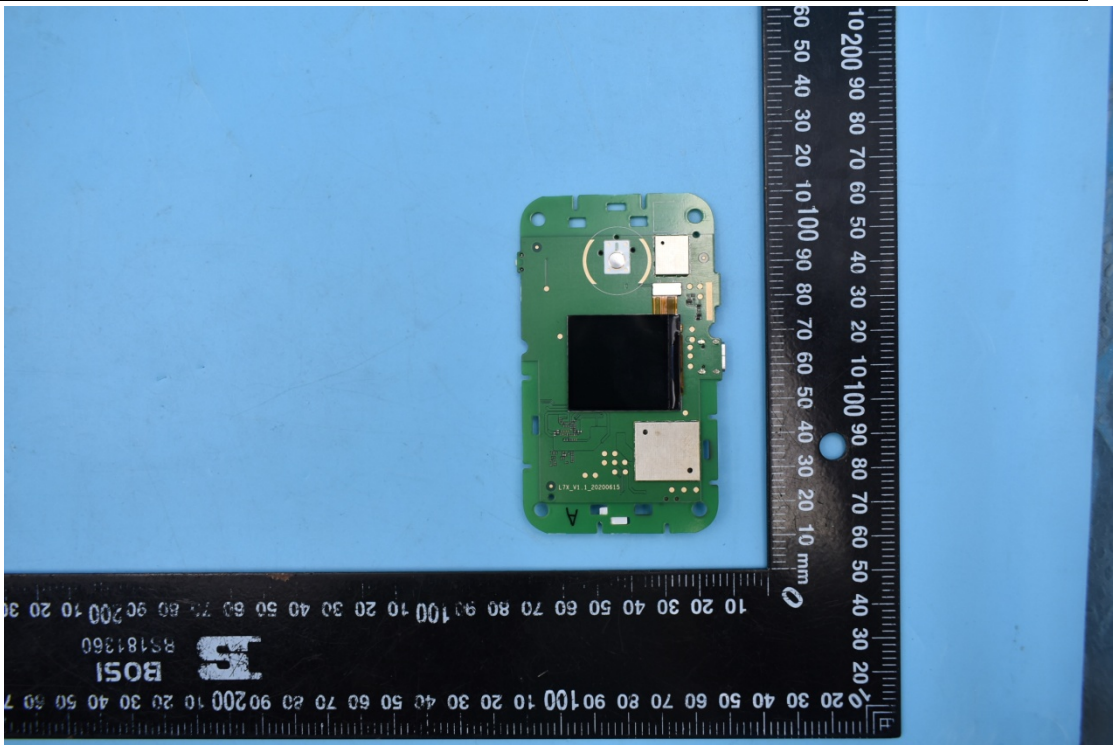

FCC ID:2ABGH-RC400LX

IC:20994-RC400LX

## Internal Photos

### 1. EUT uncover view

## 2. Antenna view