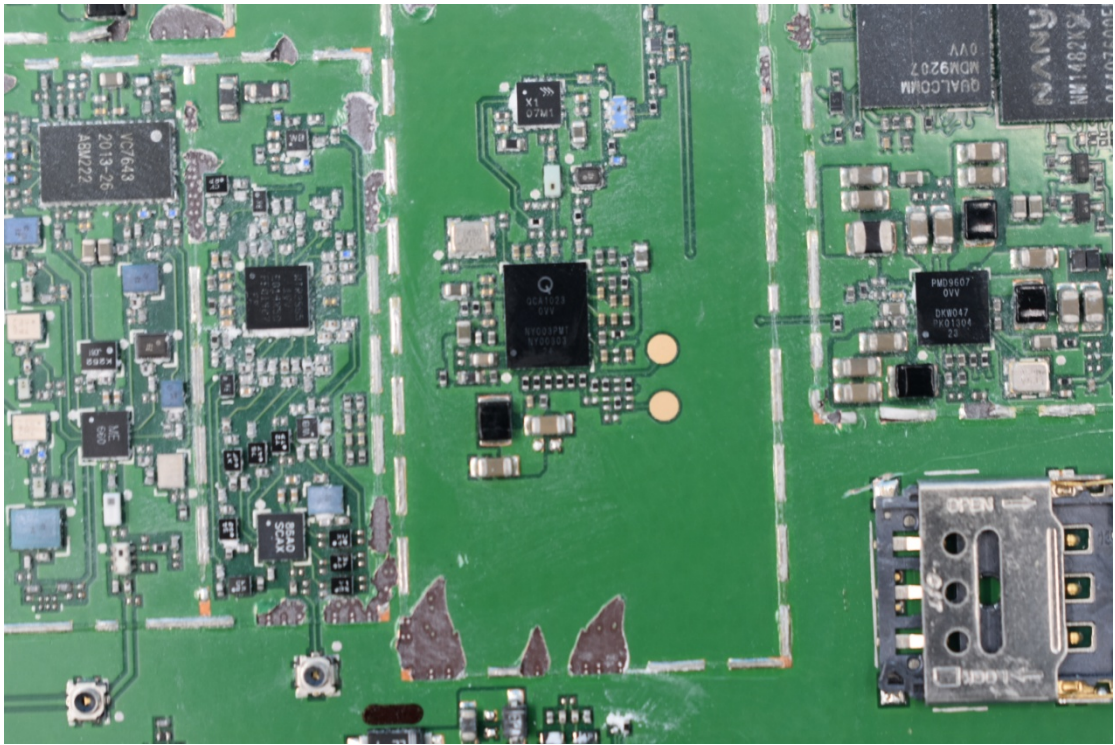

FCC ID:2ABGH-RC400LX

IC:20994-RC400LX

## Internal Photos

### 1. EUT uncover view

## 2. Antenna view