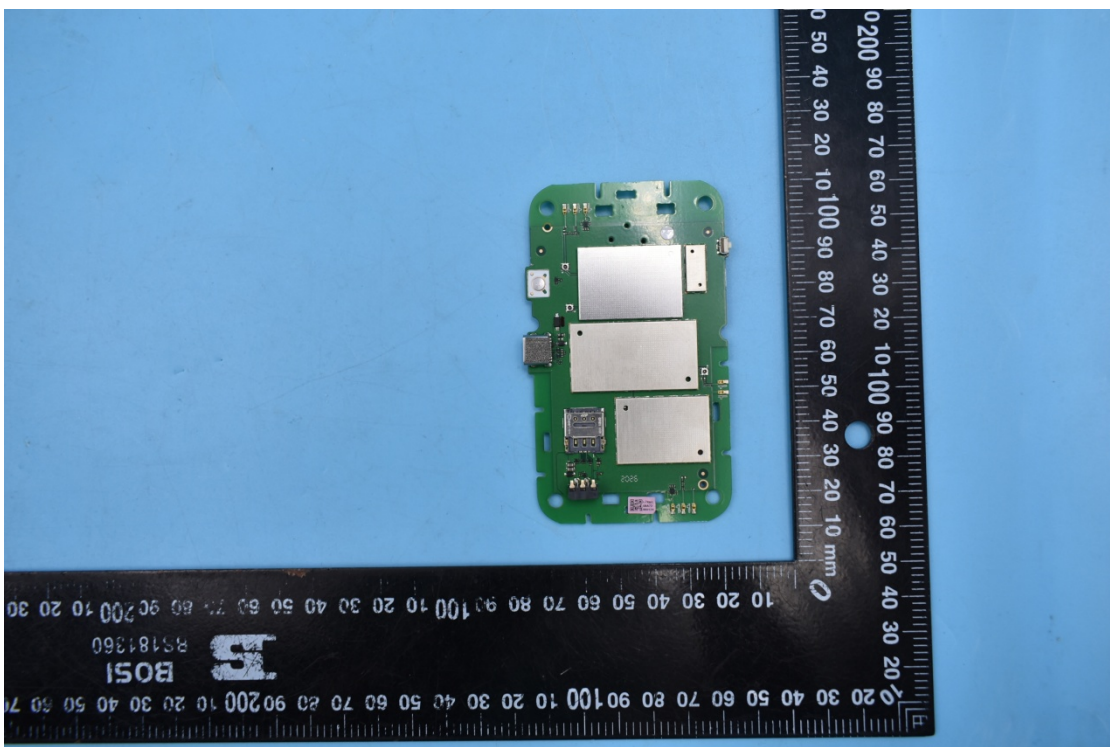

FCC ID:2ABGH-RC400LX

IC:20994-RC400LX

## Internal Photos

## 2. Antenna view