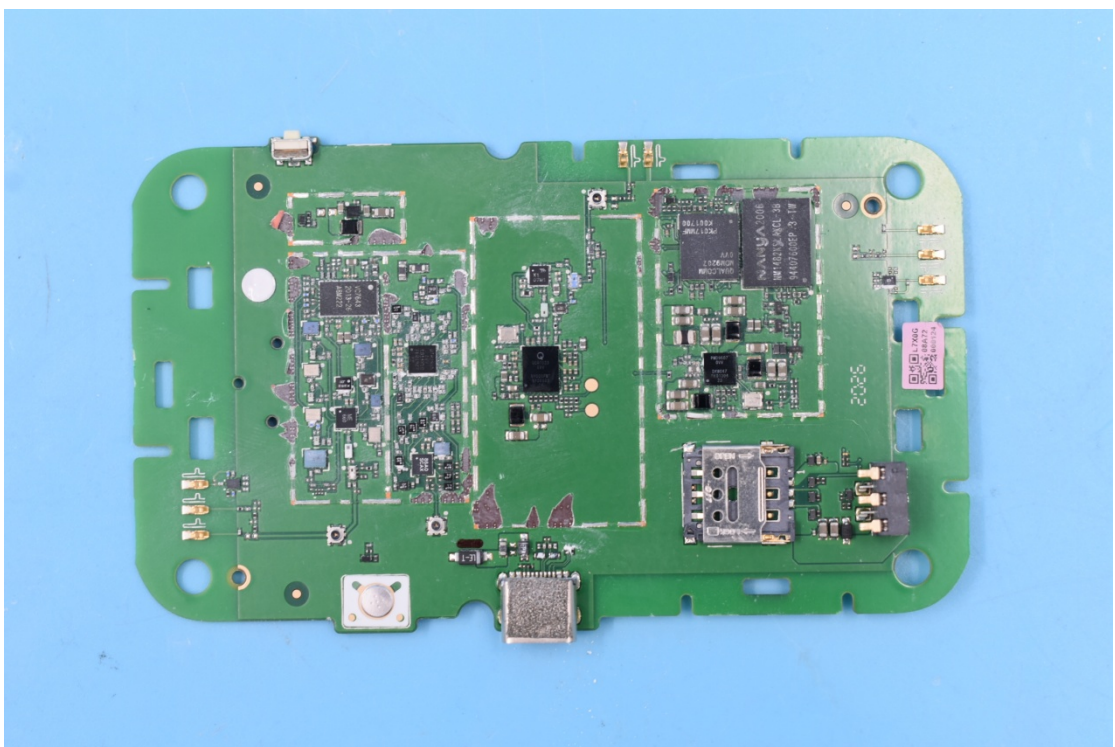

FCC ID:2ABGH-RC400LX

IC:20994-RC400LX

## Internal Photos

### 1. EUT uncover view

## 2. Antenna view