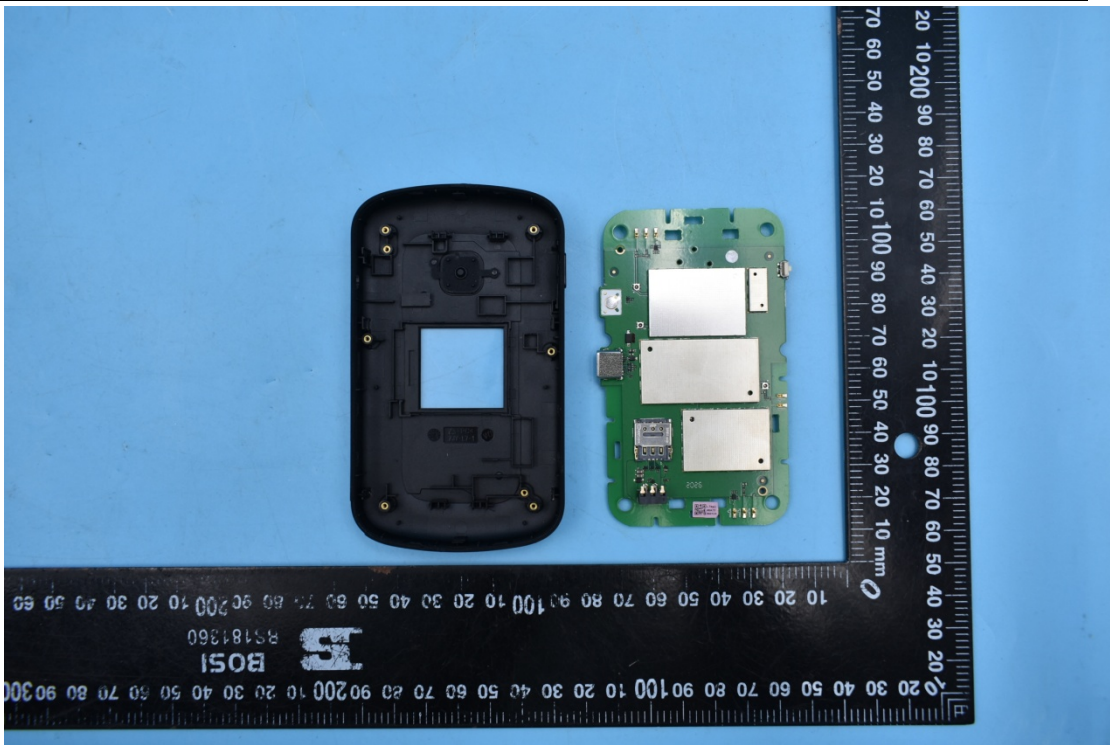

FCC ID:2ABGH-RC400LX

IC:20994-RC400LX

## Internal Photos

## 2. Antenna view