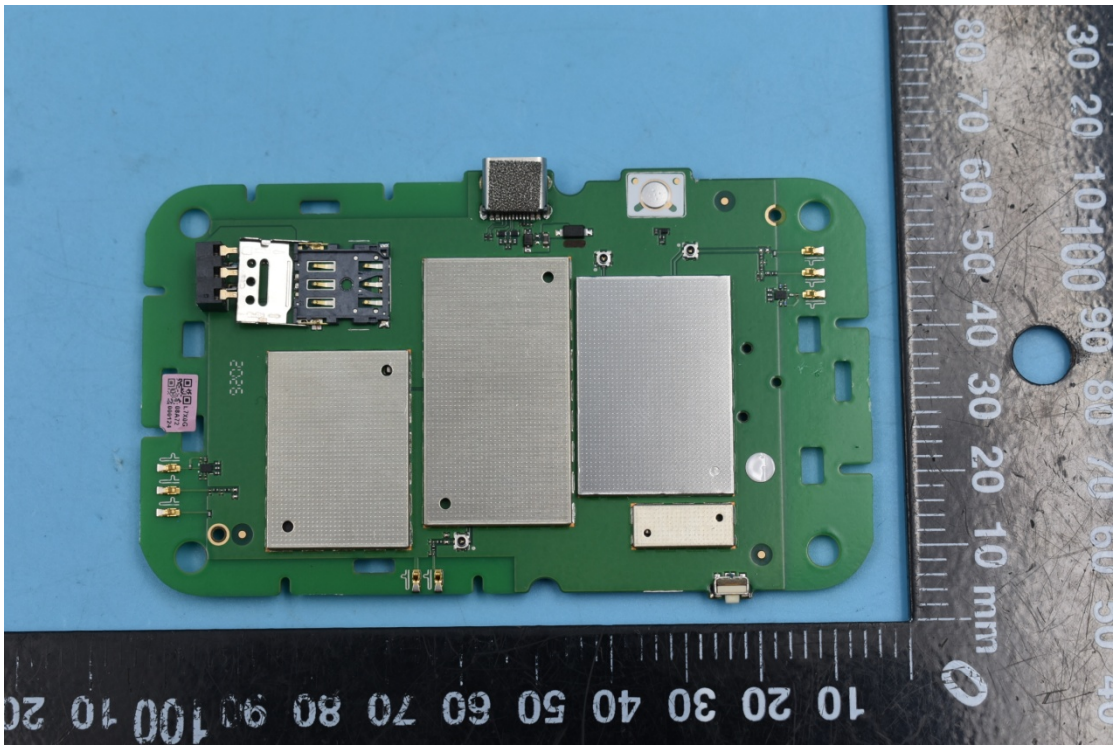

FCC ID:2ABGH-RC400LX

IC:20994-RC400LX

## Internal Photos

### 1. EUT uncover view

## 2. Antenna view