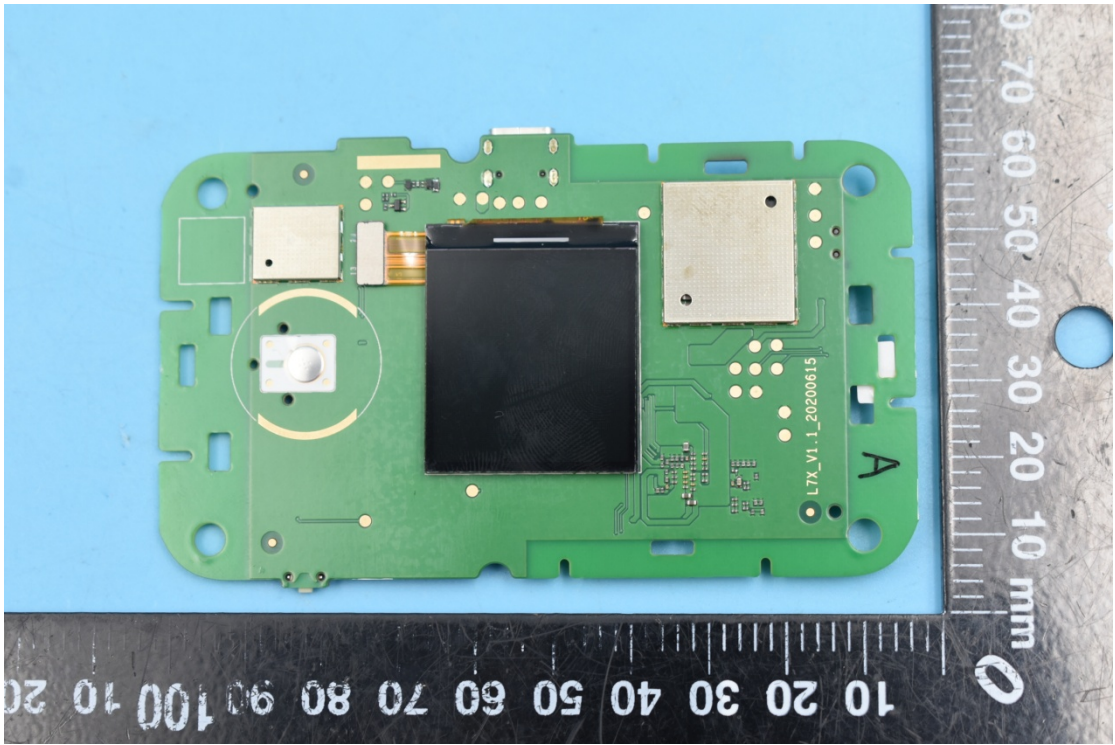

FCC ID:2ABGH-RC400LX

IC:20994-RC400LX

## Internal Photos

### 1. EUT uncover view

## 2. Antenna view