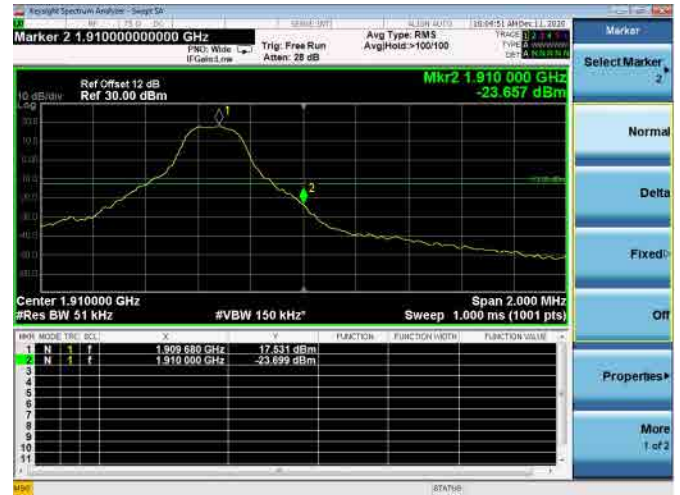

Low 1RB

High 1RB

Low FULL RB

High FULL RB

LTE ULCA_2A-5A SCC(5A)

Channel Bandwidth:10MHz

Low 1RB

High 1RB

Low FULL RB

High FULL RB

LTE ULCA_2A-12A PCC(2A)

Channel Bandwidth:5MHz

Low 1RB

High 1RB

Low FULL RB

High FULL RB

LTE ULCA_2A-12A PCC(2A)

Channel Bandwidth:10MHz

Low 1RB

High 1RB

Low FULL RB

High FULL RB

LTE ULCA_2A-12A PCC(2A)

Channel Bandwidth:15MHz

Low 1RB

High 1RB

Low FULL RB

High FULL RB

LTE ULCA_2A-12A PCC(2A)

Channel Bandwidth:20MHz

Low 1RB

High 1RB