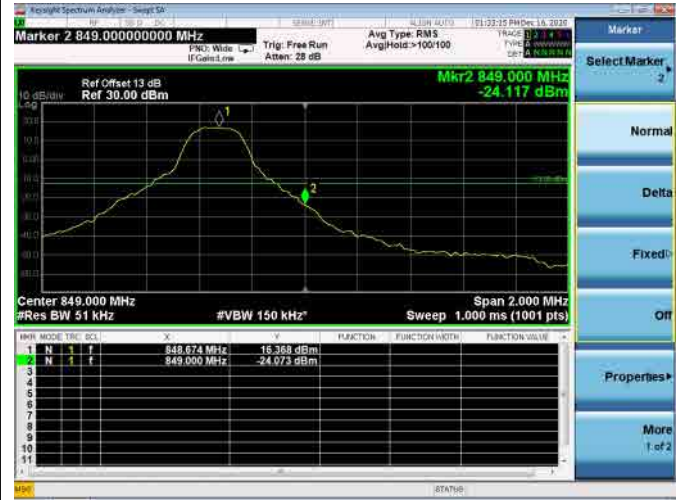

LTE ULCA_2A-5A PCC(2A)

Channel Bandwidth:20MHz

Low 1RB

High 1RB

Low FULL RB

High FULL RB

LTE ULCA_2A-5A SCC(5A)

Channel Bandwidth:5MHz

Low 1RB

High 1RB

Low FULL RB

High FULL RB

LTE ULCA_2A-5A SCC(5A)

Channel Bandwidth:10MHz

Low 1RB

High 1RB

Low FULL RB

High FULL RB

LTE ULCA_2A-12A PCC(2A)

Channel Bandwidth:5MHz

Low 1RB

High 1RB

Low FULL RB

High FULL RB