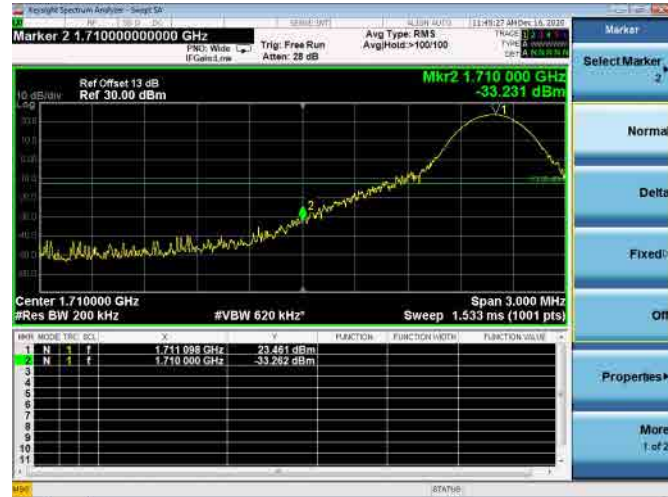

High FULL RB

LTE ULCA_4A-5A PCC(4A)

Channel Bandwidth:10MHz

Low 1RB

High 1RB

Low FULL RB

High FULL RB

LTE ULCA_4A-5A PCC(4A)

Channel Bandwidth:15MHz

Low 1RB

High 1RB

Low FULL RB

High FULL RB

LTE ULCA_4A-5A PCC(4A)

Channel Bandwidth:20MHz

Low 1RB

High 1RB

Low FULL RB

High FULL RB

LTE ULCA_4A-5A SCC(5A)

Channel Bandwidth:5MHz

Low 1RB

High 1RB

Low FULL RB