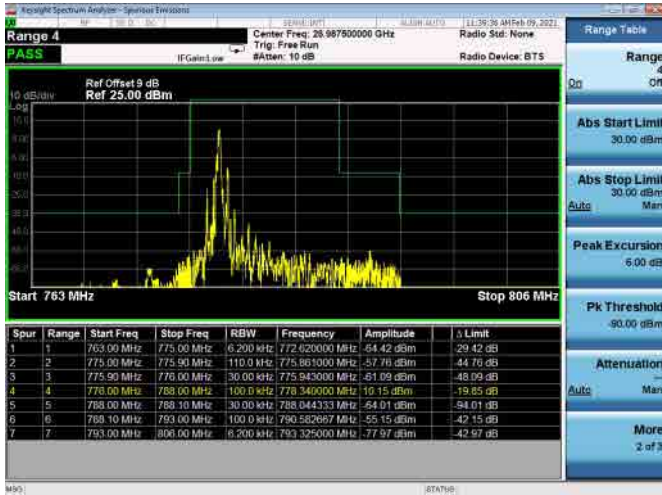

Low FULL RB

High FULL RB

LTE ULCA_2A-13A PCC(2A)

Channel Bandwidth:15MHz

Low 1RB

High 1RB

Low FULL RB

High FULL RB

LTE ULCA_2A-13A PCC(2A)

Channel Bandwidth:20MHz

Low 1RB

High 1RB

Low FULL RB

High FULL RB

LTE ULCA_2A-13A SCC(13A)

Channel Bandwidth: 10MHz

Low 1RB

High 1RB

FULL RB

LTE ULCA_2A-66A PCC(2A)

Channel Bandwidth:5MHz

Low 1RB

High 1RB

Low FULL RB