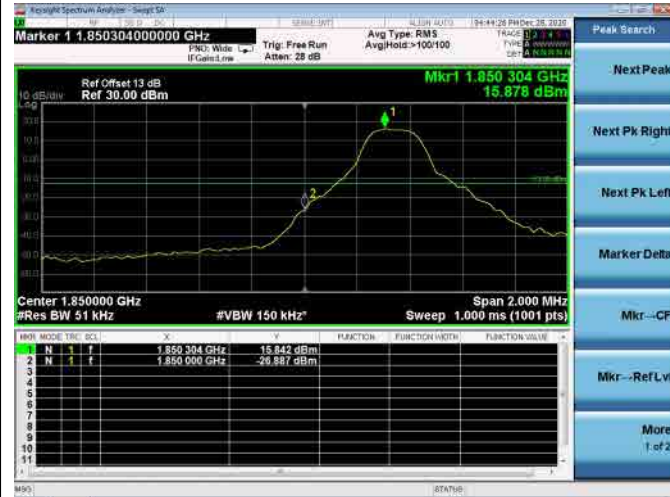

Low FULL RB

High FULL RB

LTE ULCA_2A-12A SCC(12A)

Channel Bandwidth:5MHz

Low 1RB

High 1RB

Low FULL RB

High FULL RB

LTE ULCA_2A-12A SCC(12A)

Channel Bandwidth:10MHz

Low 1RB

High 1RB

Low FULL RB

High FULL RB

LTE ULCA_2A-13A PCC(2A)

Channel Bandwidth:5MHz

Low 1RB

High 1RB

Low FULL RB

High FULL RB

LTE ULCA_2A-13A PCC(2A)

Channel Bandwidth:10MHz

Low 1RB

High 1RB

Low FULL RB

High FULL RB

LTE ULCA_2A-13A PCC(2A)

Channel Bandwidth:15MHz

Low 1RB

High 1RB

Low FULL RB

High FULL RB