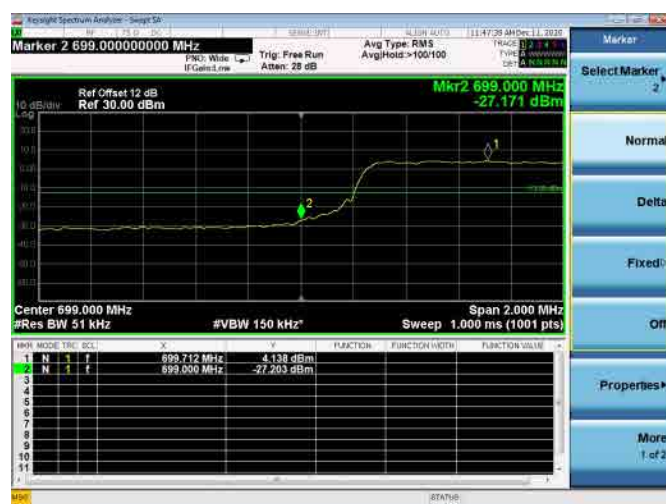

LTE ULCA_12A-66A PCC(12A)

Channel Bandwidth:5MHz

Low FULL RB