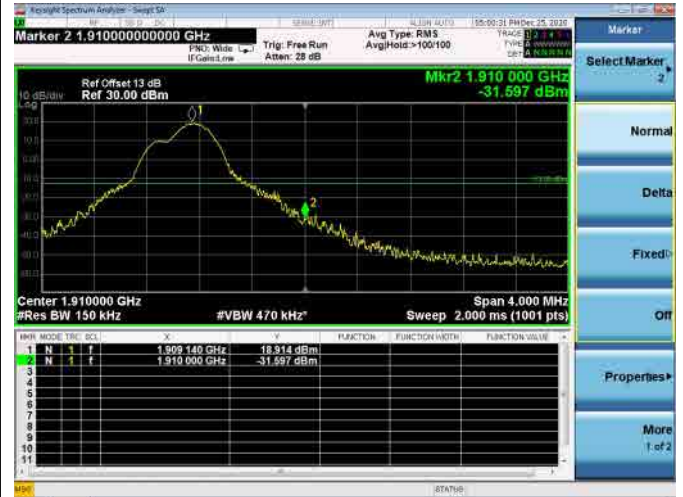

Low 1RB

High 1RB

FULL RB

LTE ULCA_2A-66A PCC(2A)

Channel Bandwidth:5MHz

Low 1RB

High 1RB

Low FULL RB

High FULL RB

LTE ULCA_2A-66A PCC(2A)

Channel Bandwidth:10MHz

Low 1RB

High 1RB

Low FULL RB

High FULL RB

LTE ULCA_2A-66A PCC(2A)

Channel Bandwidth:15MHz

Low 1RB

High 1RB

Low FULL RB

High FULL RB

LTE ULCA_2A-66A PCC(2A)

Channel Bandwidth:20MHz

Low 1RB

High 1RB

Low FULL RB

High FULL RB

LTE ULCA_2A-66A SCC(66A)

Channel Bandwidth:5MHz

Low 1RB

High 1RB

Low FULL RB