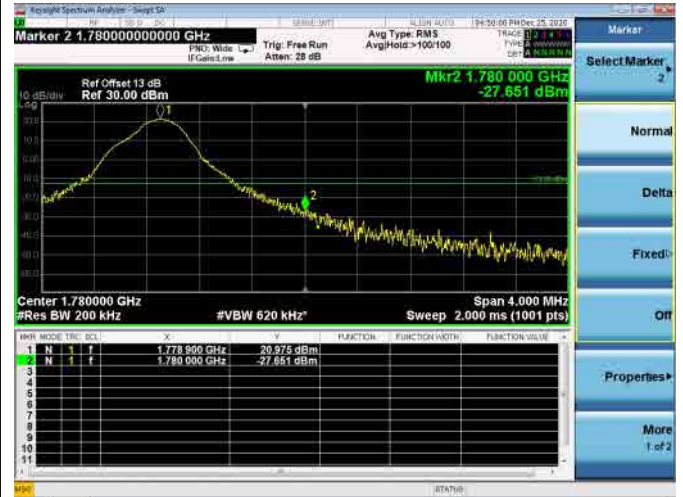

High FULL RB

LTE ULCA_2A-66A SCC(66A)

Channel Bandwidth:10MHz

Low 1RB

High 1RB

Low FULL RB

High FULL RB

LTE ULCA_2A-66A SCC(66A)

Channel Bandwidth:15MHz

Low 1RB

High 1RB

Low FULL RB

High FULL RB

LTE ULCA_2A-66A SCC(66A)

Channel Bandwidth:20MHz

Low 1RB

High 1RB

Low FULL RB

High FULL RB

LTE ULCA_4A-5A PCC(4A)

Channel Bandwidth:5MHz

Low 1RB

High 1RB

Low FULL RB