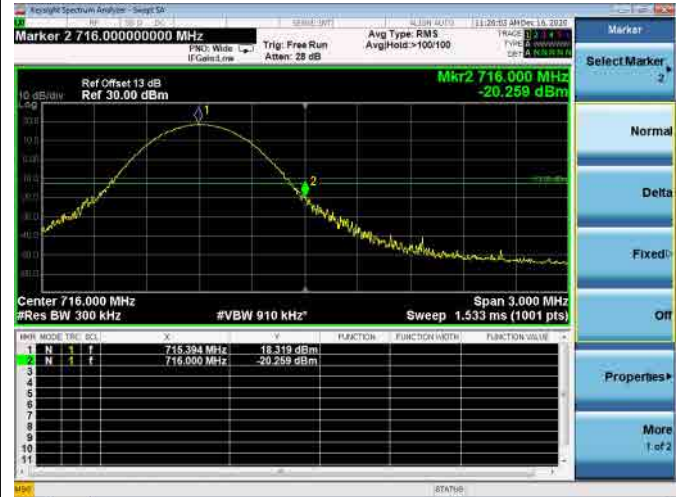

Channel Bandwidth:5MHz

Low 1RB

High 1RB

Low FULL RB

High FULL RB

LTE ULCA_4A-12A SCC(12A)

Channel Bandwidth:10MHz

Low 1RB

High 1RB

Low FULL RB

High FULL RB

LTE ULCA_4A-13A PCC(4A)

Channel Bandwidth:5MHz

Low 1RB

High 1RB

Low FULL RB