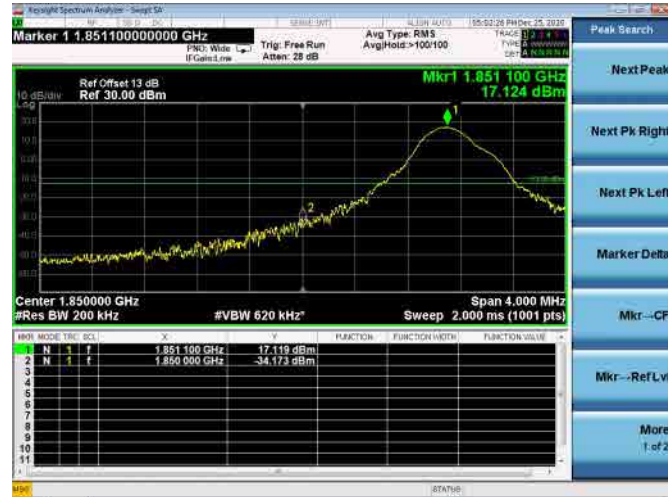

High FULL RB

LTE ULCA_2A-66A PCC(2A)

Channel Bandwidth:10MHz

Low 1RB

High 1RB

Low FULL RB

High FULL RB

LTE ULCA_2A-66A PCC(2A)

Channel Bandwidth:15MHz

Low 1RB

High 1RB

Low FULL RB

High FULL RB

LTE ULCA_2A-66A PCC(2A)

Channel Bandwidth:20MHz

Low 1RB

High 1RB

Low FULL RB

High FULL RB

LTE ULCA_2A-66A SCC(66A)

Channel Bandwidth:5MHz

Low 1RB

High 1RB

Low FULL RB

High FULL RB

LTE ULCA_2A-66A SCC(66A)

Channel Bandwidth:10MHz

Low 1RB

High 1RB

Low FULL RB

High FULL RB

LTE ULCA_2A-66A SCC(66A)