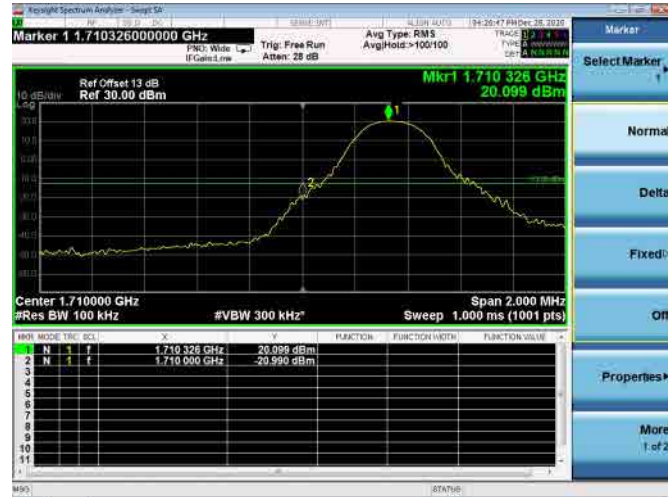

LTE ULCA_5A-66A PCC(5A)

Channel Bandwidth:5MHz

Low 1RB

High 1RB

Low FULL RB

High FULL RB

LTE ULCA_5A-66A PCC(5A)

Channel Bandwidth:10MHz

Low 1RB

High 1RB

Low FULL RB

High FULL RB

LTE ULCA_5A-66A SCC(66A)

Channel Bandwidth:5MHz

Low 1RB

High 1RB

Low FULL RB

High FULL RB

LTE ULCA_5A-66A SCC(66A)

Channel Bandwidth:10MHz

Low 1RB

High 1RB

Low FULL RB

High FULL RB