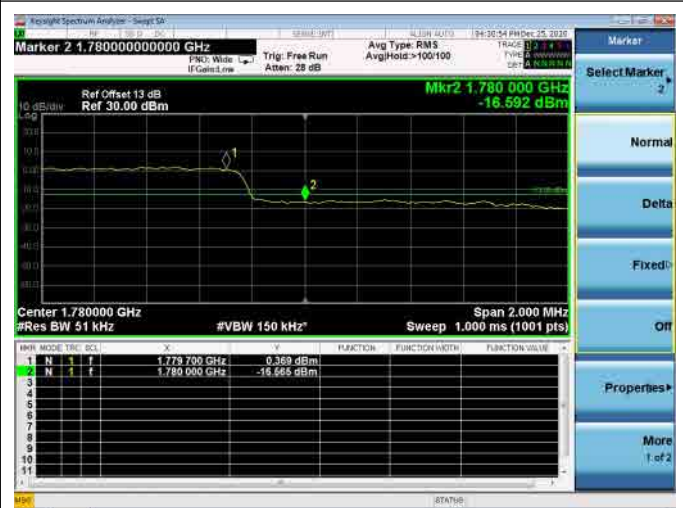

Channel Bandwidth:15MHz

Low 1RB

High 1RB

Low FULL RB

High FULL RB

LTE ULCA_2A-66A PCC(2A)

Channel Bandwidth:20MHz

Low 1RB

High 1RB

Low FULL RB

High FULL RB

LTE ULCA_2A-66A SCC(66A)

Channel Bandwidth:5MHz

Low 1RB

High 1RB

Low FULL RB

High FULL RB

LTE ULCA_2A-66A SCC(66A)

Channel Bandwidth:10MHz

Low 1RB

High 1RB

Low FULL RB

High FULL RB

LTE ULCA_2A-66A SCC(66A)

Channel Bandwidth:15MHz

Low 1RB

High 1RB

Low FULL RB

High FULL RB

LTE ULCA_2A-66A SCC(66A)

Channel Bandwidth:20MHz

Low 1RB