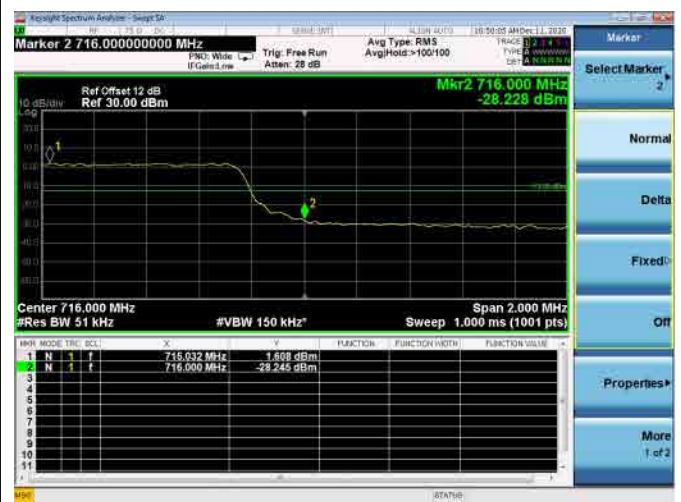

Low 1RB

High 1RB

Low FULL RB

High FULL RB

LTE ULCA_2A-12A PCC(2A)

Channel Bandwidth:20MHz

Low 1RB

High 1RB

Low FULL RB

High FULL RB

LTE ULCA_2A-12A SCC(12A)

Channel Bandwidth:5MHz

Low 1RB

High 1RB

Low FULL RB

High FULL RB

LTE ULCA_2A-12A SCC(12A)

Channel Bandwidth:10MHz

Low 1RB

High 1RB

Low FULL RB

High FULL RB

LTE ULCA_2A-13A PCC(2A)

Channel Bandwidth:5MHz

Low 1RB

High 1RB

Low FULL RB

High FULL RB

LTE ULCA_2A-13A PCC(2A)

Channel Bandwidth:10MHz

Low 1RB

High 1RB