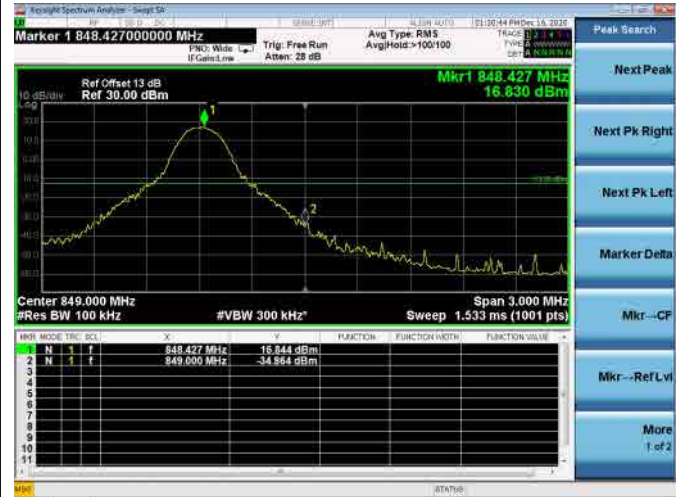

LTE ULCA_2A-5A PCC(2A)

Channel Bandwidth:20MHz

Low 1RB

High 1RB

Low FULL RB

High FULL RB

LTE ULCA_2A-5A SCC(5A)

Channel Bandwidth:5MHz

Low 1RB

High 1RB

Low FULL RB

High FULL RB

LTE ULCA_2A-5A SCC(5A)

Channel Bandwidth:10MHz

Low 1RB

High 1RB

Low FULL RB

High FULL RB

LTE ULCA_2A-12A PCC(2A)

Channel Bandwidth:5MHz

Low 1RB

High 1RB

Low FULL RB

High FULL RB