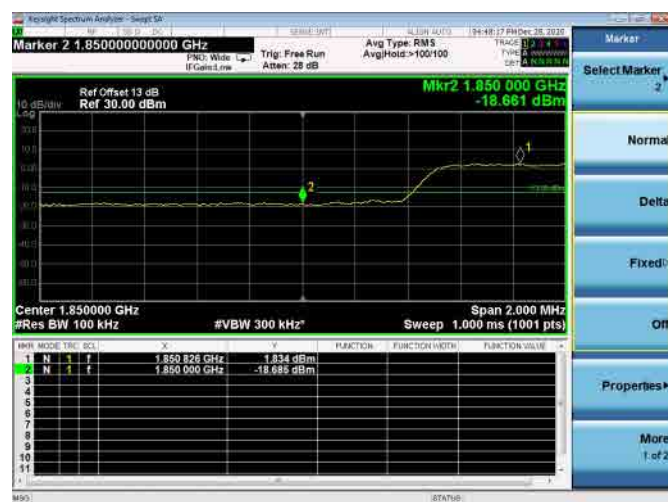

LTE ULCA_2A-12A SCC(12A)

Channel Bandwidth:10MHz

Low 1RB

High 1RB

Low FULL RB

High FULL RB

LTE ULCA_2A-13A PCC(2A)

Channel Bandwidth:5MHz

Low 1RB

High 1RB

Low FULL RB

High FULL RB

LTE ULCA_2A-13A PCC(2A)

Channel Bandwidth:10MHz

Low 1RB

High 1RB

Low FULL RB

High FULL RB

LTE ULCA_2A-13A PCC(2A)

Channel Bandwidth:15MHz

Low 1RB

High 1RB

Low FULL RB

High FULL RB

LTE ULCA_2A-13A PCC(2A)

Channel Bandwidth:20MHz

Low 1RB

High 1RB

Low FULL RB

High FULL RB

LTE ULCA_2A-13A SCC(13A)

Channel Bandwidth: 10MHz