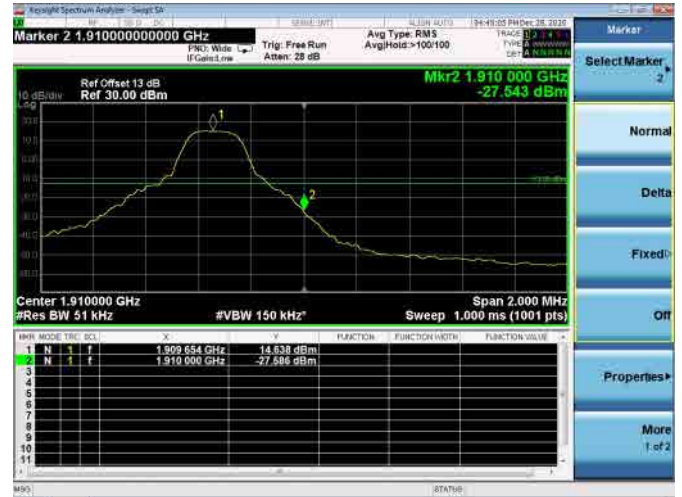

Low FULL RB

High FULL RB

LTE ULCA_2A-12A SCC(12A)

Channel Bandwidth:5MHz

Low 1RB

High 1RB

Low FULL RB

High FULL RB

LTE ULCA_2A-12A SCC(12A)

Channel Bandwidth:10MHz

Low 1RB

High 1RB

Low FULL RB

High FULL RB

LTE ULCA_2A-13A PCC(2A)

Channel Bandwidth:5MHz

Low 1RB

High 1RB

Low FULL RB

High FULL RB

LTE ULCA_2A-13A PCC(2A)

Channel Bandwidth:10MHz

Low 1RB

High 1RB

Low FULL RB

High FULL RB

LTE ULCA_2A-13A PCC(2A)

Channel Bandwidth:15MHz

Low 1RB

High 1RB

Low FULL RB

High FULL RB