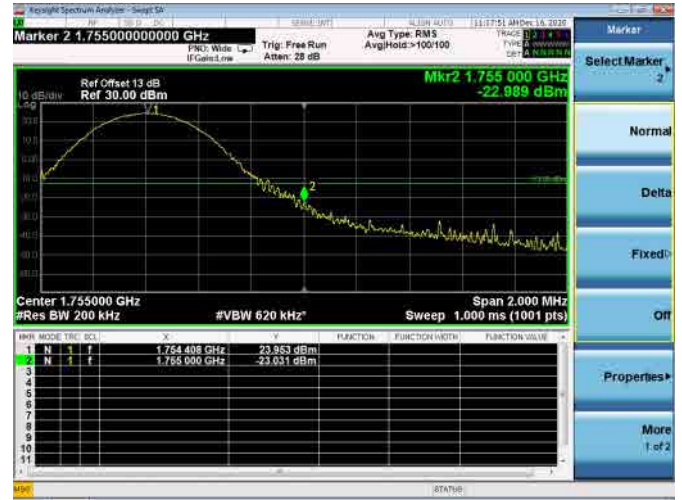

High FULL RB

LTE ULCA_4A-5A SCC(5A)

Channel Bandwidth:10MHz

Low 1RB

High 1RB

Low FULL RB

High FULL RB

LTE ULCA_4A-12A PCC(4A)

Channel Bandwidth:5MHz

Low 1RB

High 1RB

Low FULL RB

High FULL RB

LTE ULCA_4A-12A PCC(4A)

Channel Bandwidth:10MHz

Low 1RB

High 1RB

Low FULL RB

High FULL RB

LTE ULCA_4A-12A PCC(4A)

Channel Bandwidth:15MHz

Low 1RB

High 1RB

Low FULL RB