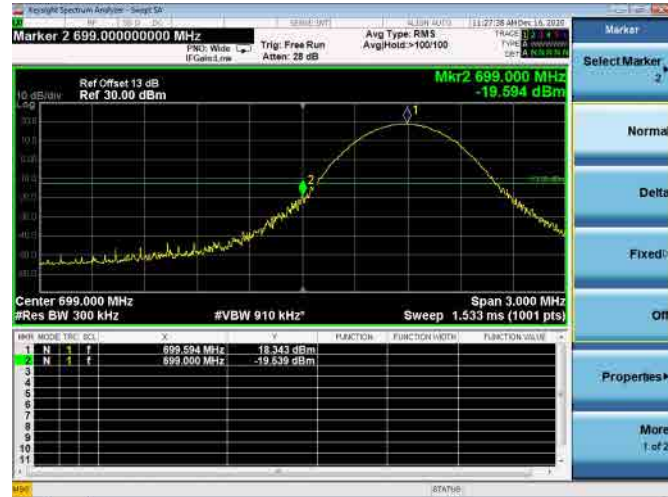

Channel Bandwidth:5MHz

Low 1RB

High 1RB

Low FULL RB

High FULL RB

LTE ULCA_4A-12A SCC(12A)

Channel Bandwidth:10MHz

Low 1RB

High 1RB

Low FULL RB

High FULL RB

LTE ULCA_4A-13A PCC(4A)

Channel Bandwidth:5MHz

Low 1RB

High 1RB

Low FULL RB