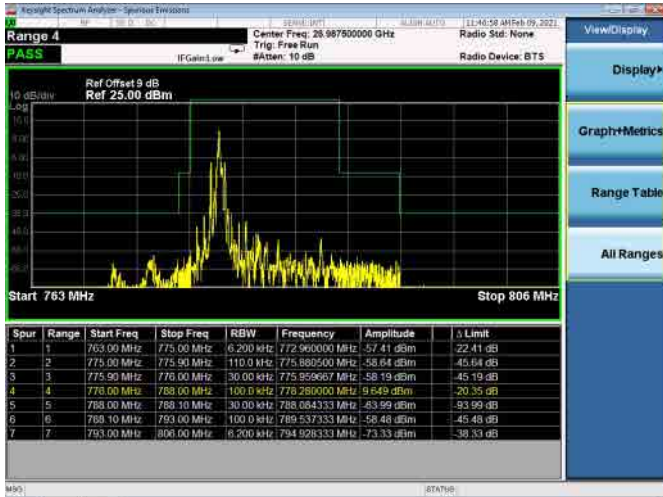

Channel Bandwidth:15MHz

Low 1RB

High 1RB

Low FULL RB

High FULL RB

LTE ULCA_4A-13A PCC(4A)

Channel Bandwidth:20MHz

Low 1RB

High 1RB

Low FULL RB

High FULL RB

LTE ULCA_4A-13A SCC(13A)

Channel Bandwidth: 10MHz

Low 1RB

High 1RB

FULL RB

LTE ULCA_5A-66A PCC(5A)

Channel Bandwidth:5MHz

Low 1RB

High 1RB

Low FULL RB

High FULL RB

LTE ULCA_5A-66A PCC(5A)

Channel Bandwidth:10MHz