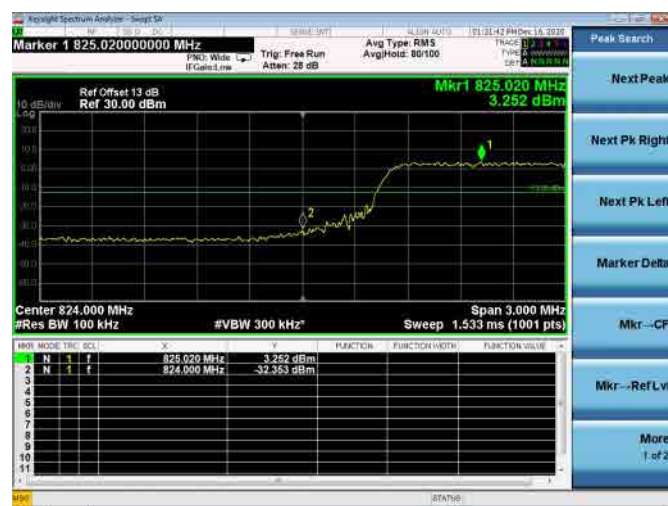

LTE ULCA_2A-5A PCC(2A)

Channel Bandwidth:20MHz

Low 1RB

High 1RB

Low FULL RB

High FULL RB

LTE ULCA_2A-5A SCC(5A)

Channel Bandwidth:5MHz

Low 1RB

High 1RB

Low FULL RB

High FULL RB

LTE ULCA_2A-5A SCC(5A)

Channel Bandwidth:10MHz

Low 1RB

High 1RB

Low FULL RB

High FULL RB

LTE ULCA_2A-12A PCC(2A)

Channel Bandwidth:5MHz

Low 1RB

High 1RB

Low FULL RB

High FULL RB

LTE ULCA_2A-12A PCC(2A)

Channel Bandwidth:10MHz

Low 1RB

High 1RB

Low FULL RB

High FULL RB

LTE ULCA_2A-12A PCC(2A)

Channel Bandwidth:15MHz