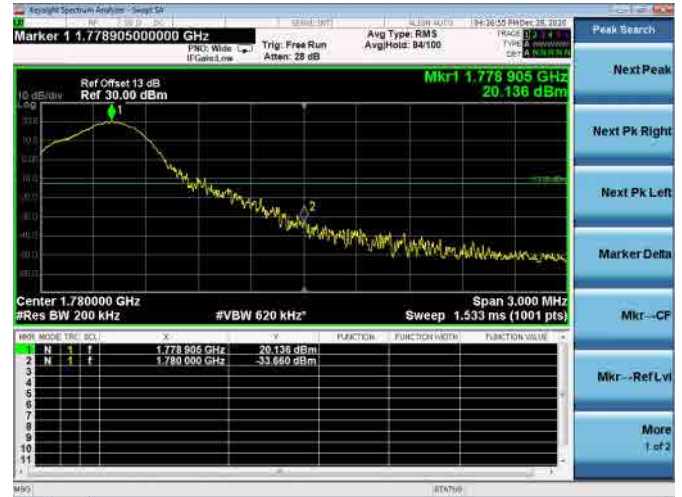

LTE ULCA_5A-66A SCC(66A)

Channel Bandwidth:20MHz

High 1RB