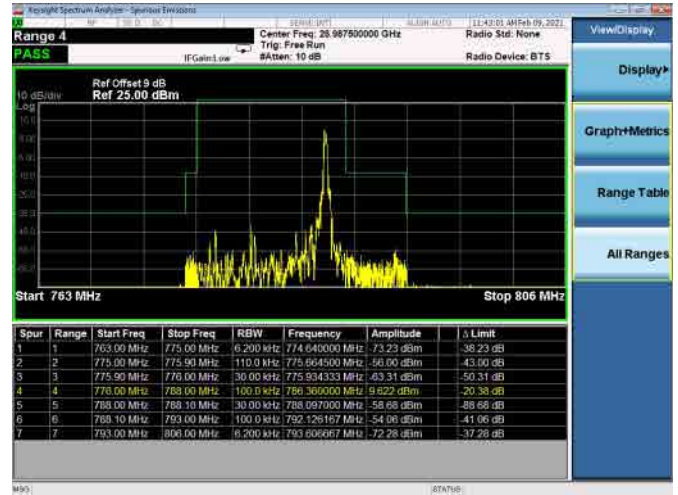

Low FULL RB

High FULL RB

LTE ULCA_2A-13A PCC(2A)

Channel Bandwidth:15MHz

Low 1RB

High 1RB

Low FULL RB

High FULL RB

LTE ULCA_2A-13A PCC(2A)

Channel Bandwidth:20MHz

Low 1RB

High 1RB

Low FULL RB

High FULL RB

LTE ULCA_2A-13A SCC(13A)

Channel Bandwidth: 10MHz

Low 1RB

High 1RB

FULL RB

LTE ULCA_2A-66A PCC(2A)

Channel Bandwidth:5MHz

Low 1RB

High 1RB

Low FULL RB

High FULL RB

LTE ULCA_2A-66A PCC(2A)

Channel Bandwidth:10MHz

Low 1RB

High 1RB

Low FULL RB

High FULL RB

LTE ULCA_2A-66A PCC(2A)