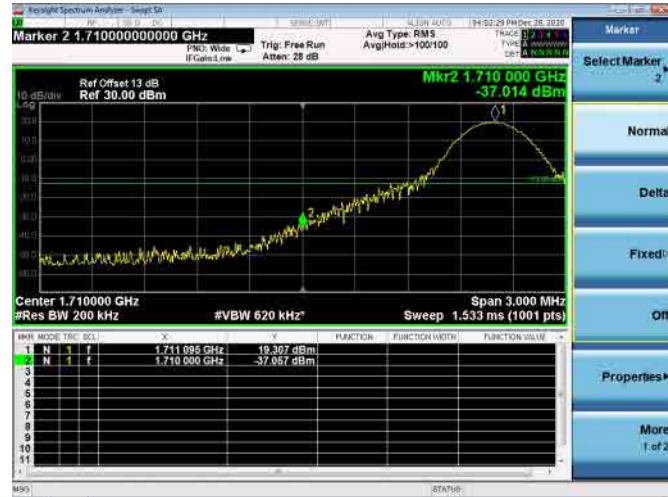

High FULL RB

LTE ULCA_4A-13A PCC(4A)

Channel Bandwidth:10MHz

Low 1RB

High 1RB

Low FULL RB

High FULL RB

LTE ULCA_4A-13A PCC(4A)

Channel Bandwidth:15MHz

Low 1RB

High 1RB

Low FULL RB

High FULL RB

LTE ULCA_4A-13A PCC(4A)

Channel Bandwidth:20MHz

Low 1RB

High 1RB

Low FULL RB

High FULL RB

LTE ULCA_4A-13A SCC(13A)

Channel Bandwidth: 10MHz

Low 1RB

High 1RB

FULL RB