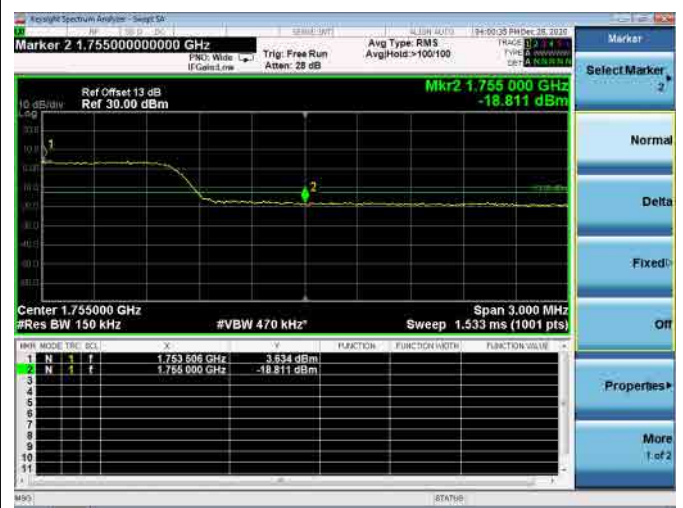

High FULL RB

LTE ULCA_4A-13A PCC(4A)

Channel Bandwidth:10MHz

Low 1RB

High 1RB

Low FULL RB

High FULL RB

LTE ULCA_4A-13A PCC(4A)

Channel Bandwidth:15MHz

Low 1RB

High 1RB

Low FULL RB

High FULL RB

LTE ULCA_4A-13A PCC(4A)

Channel Bandwidth:20MHz

Low 1RB

High 1RB

Low FULL RB

High FULL RB

LTE ULCA_4A-13A SCC(13A)

Channel Bandwidth: 10MHz

Low 1RB

High 1RB

FULL RB