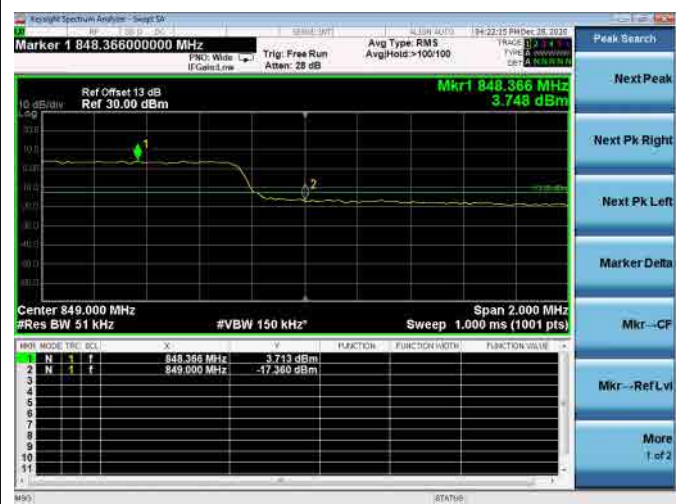

High 1RB

Low FULL RB

High FULL RB

LTE ULCA_4A-13A SCC(13A)

Channel Bandwidth: 10MHz

Low 1RB

High 1RB

FULL RB

LTE ULCA_5A-66A PCC(5A)

Channel Bandwidth:5MHz

Low 1RB

High 1RB

Low FULL RB

High FULL RB

LTE ULCA_5A-66A PCC(5A)

Channel Bandwidth:10MHz

Low 1RB

High 1RB

Low FULL RB

High FULL RB

LTE ULCA_5A-66A SCC(66A)

Channel Bandwidth:5MHz

Low 1RB

High 1RB