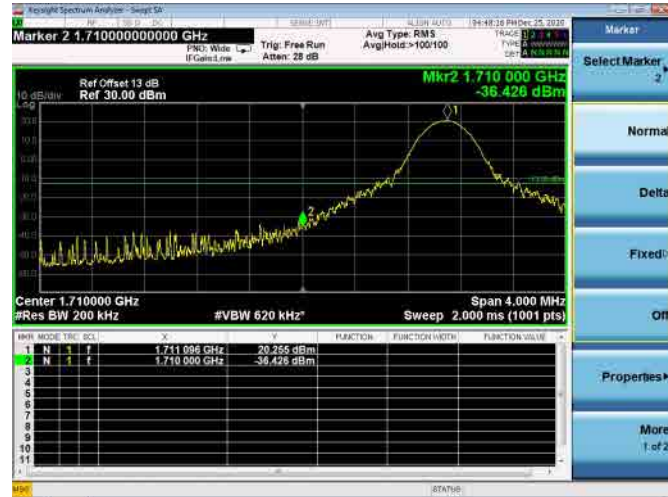

High FULL RB

LTE ULCA_2A-66A SCC(66A)

Channel Bandwidth:10MHz

Low 1RB

High 1RB

Low FULL RB

High FULL RB

LTE ULCA_2A-66A SCC(66A)

Channel Bandwidth:15MHz

Low 1RB

High 1RB

Low FULL RB

High FULL RB

LTE ULCA_2A-66A SCC(66A)

Channel Bandwidth:20MHz

Low 1RB

High 1RB

Low FULL RB

High FULL RB

LTE ULCA_4A-5A PCC(4A)

Channel Bandwidth:5MHz

Low 1RB

High 1RB

Low FULL RB