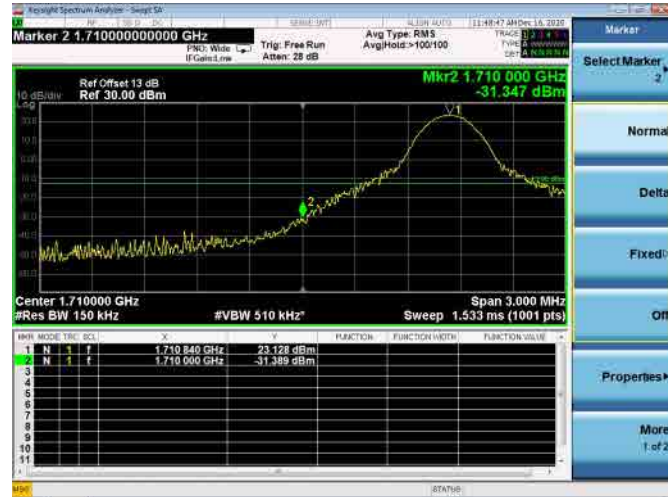

High FULL RB

LTE ULCA_4A-5A PCC(4A)

Channel Bandwidth:10MHz

Low 1RB

High 1RB

Low FULL RB

High FULL RB

LTE ULCA_4A-5A PCC(4A)

Channel Bandwidth:15MHz

Low 1RB

High 1RB

Low FULL RB

High FULL RB

LTE ULCA_4A-5A PCC(4A)

Channel Bandwidth:20MHz

Low 1RB