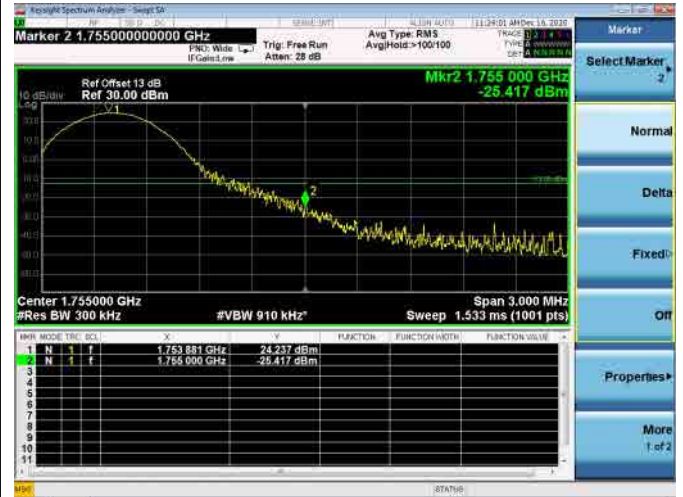

High 1RB

Low FULL RB

High FULL RB

LTE ULCA_4A-12A PCC(4A)

Channel Bandwidth:15MHz

Low 1RB

High 1RB

Low FULL RB

High FULL RB

LTE ULCA_4A-12A PCC(4A)

Channel Bandwidth:20MHz

Low 1RB

High 1RB

Low FULL RB

High FULL RB

LTE ULCA_4A-12A SCC(12A)

Channel Bandwidth:5MHz

Low 1RB

High 1RB

Low FULL RB

High FULL RB

LTE ULCA_4A-12A SCC(12A)

Channel Bandwidth:10MHz

Low 1RB