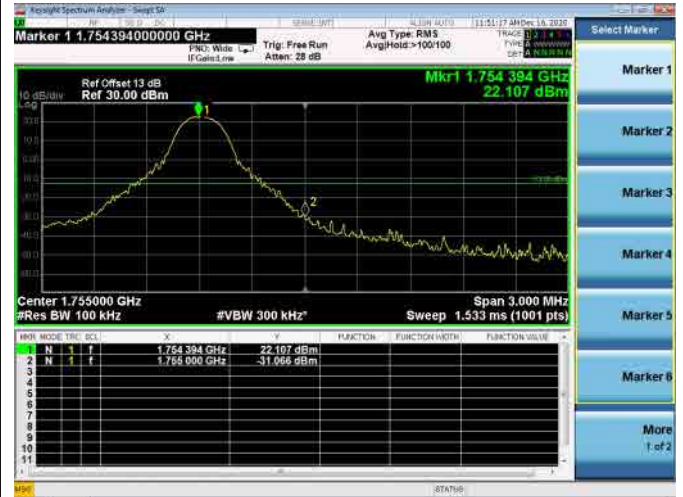

High 1RB

Low FULL RB

High FULL RB

LTE ULCA_4A-5A PCC(4A)

Channel Bandwidth:5MHz

Low 1RB

High 1RB

Low FULL RB

High FULL RB

LTE ULCA_4A-5A PCC(4A)

Channel Bandwidth:10MHz

Low 1RB

High 1RB

Low FULL RB

High FULL RB

LTE ULCA_4A-5A PCC(4A)

Channel Bandwidth:15MHz

Low 1RB

High 1RB

Low FULL RB

High FULL RB

LTE ULCA_4A-5A PCC(4A)

Channel Bandwidth:20MHz

Low 1RB

High 1RB

Low FULL RB

High FULL RB

LTE ULCA_4A-5A SCC(5A)

Channel Bandwidth:5MHz

Low 1RB

High 1RB

Low FULL RB