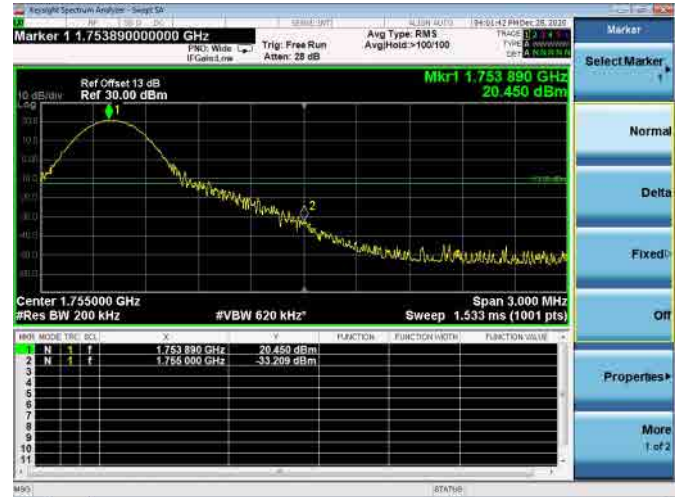

High FULL RB

LTE ULCA_4A-13A PCC(4A)

Channel Bandwidth:10MHz

Low 1RB

High 1RB

Low FULL RB

High FULL RB

LTE ULCA_4A-13A PCC(4A)

Channel Bandwidth:15MHz

Low 1RB

High 1RB

Low FULL RB

High FULL RB

LTE ULCA_4A-13A PCC(4A)

Channel Bandwidth:20MHz

Low 1RB

High 1RB

Low FULL RB

High FULL RB

LTE ULCA_4A-13A SCC(13A)

Channel Bandwidth: 10MHz

Low 1RB

High 1RB

FULL RB