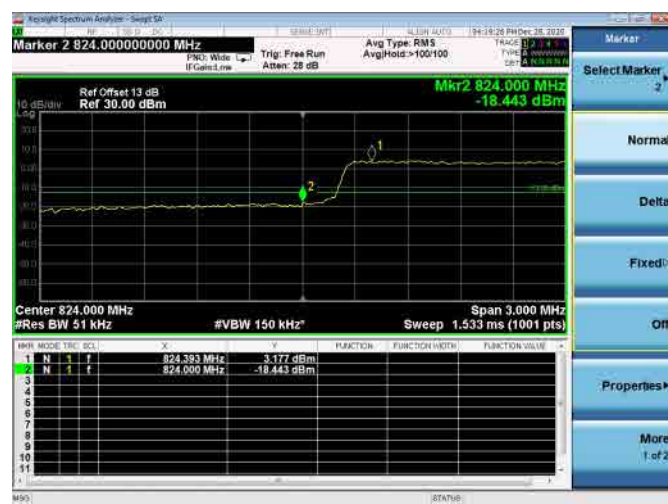

High 1RB

Low FULL RB

High FULL RB

LTE ULCA_4A-13A SCC(13A)

Channel Bandwidth: 10MHz

Low 1RB

High 1RB

FULL RB

LTE ULCA_5A-66A PCC(5A)

Channel Bandwidth:5MHz

Low 1RB

High 1RB

Low FULL RB

High FULL RB

LTE ULCA_5A-66A PCC(5A)

Channel Bandwidth:10MHz

Low 1RB

High 1RB

Low FULL RB

High FULL RB

LTE ULCA_5A-66A SCC(66A)

Channel Bandwidth:5MHz

Low 1RB

High 1RB

Low FULL RB

High FULL RB

LTE ULCA_5A-66A SCC(66A)

Channel Bandwidth:10MHz

Low 1RB

High 1RB

Low FULL RB

High FULL RB