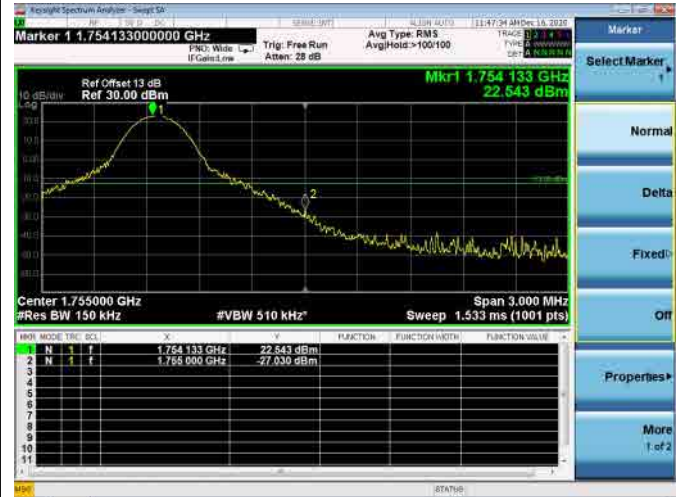

High 1RB

Low FULL RB

High FULL RB

LTE ULCA_4A-5A PCC(4A)

Channel Bandwidth:5MHz

Low 1RB

High 1RB

Low FULL RB

High FULL RB

LTE ULCA_4A-5A PCC(4A)

Channel Bandwidth:10MHz

Low 1RB

High 1RB

Low FULL RB

High FULL RB

LTE ULCA_4A-5A PCC(4A)

Channel Bandwidth:15MHz

Low 1RB

High 1RB

Low FULL RB

High FULL RB

LTE ULCA_4A-5A PCC(4A)

Channel Bandwidth:20MHz

Low 1RB