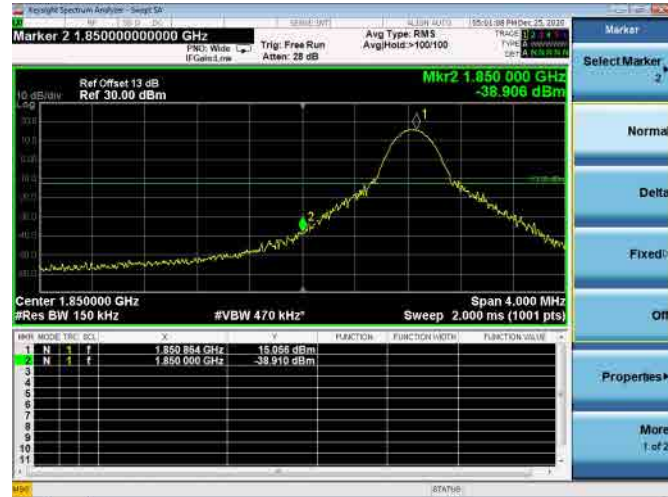

High FULL RB

LTE ULCA_2A-66A PCC(2A)

Channel Bandwidth:10MHz

Low 1RB

High 1RB

Low FULL RB

High FULL RB

LTE ULCA_2A-66A PCC(2A)

Channel Bandwidth:15MHz

Low 1RB

High 1RB

Low FULL RB

High FULL RB

LTE ULCA_2A-66A PCC(2A)

Channel Bandwidth:20MHz

Low 1RB