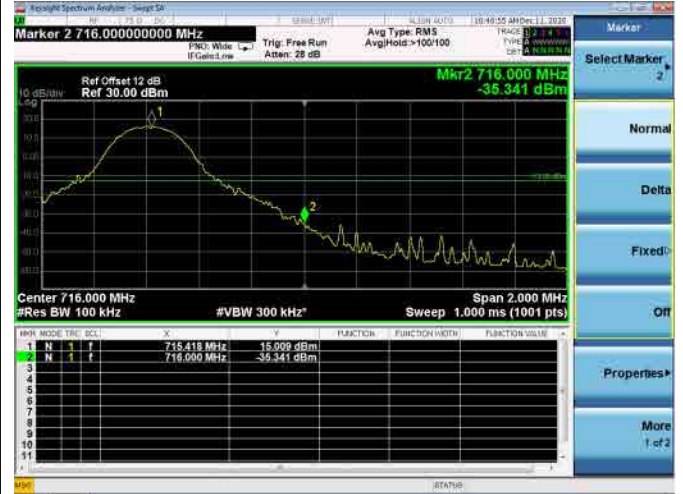

Low 1RB

High 1RB

Low FULL RB

High FULL RB

LTE ULCA_2A-12A PCC(2A)

Channel Bandwidth:20MHz

Low 1RB

High 1RB

Low FULL RB

High FULL RB

LTE ULCA_2A-12A SCC(12A)

Channel Bandwidth:5MHz

Low 1RB

High 1RB

Low FULL RB

High FULL RB

LTE ULCA_2A-12A SCC(12A)

Channel Bandwidth:10MHz

Low 1RB

High 1RB

Low FULL RB

High FULL RB

LTE ULCA_2A-13A PCC(2A)

Channel Bandwidth:5MHz

Low 1RB

High 1RB

Low FULL RB

High FULL RB

LTE ULCA_2A-13A PCC(2A)

Channel Bandwidth:10MHz

Low 1RB

High 1RB