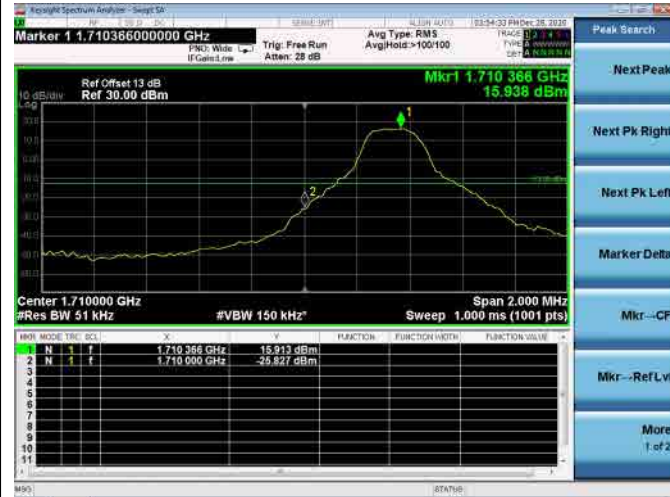

Channel Bandwidth:5MHz

Low 1RB

High 1RB

Low FULL RB

High FULL RB

LTE ULCA_4A-12A SCC(12A)

Channel Bandwidth:10MHz

Low 1RB

High 1RB

Low FULL RB

High FULL RB

LTE ULCA_4A-13A PCC(4A)

Channel Bandwidth:5MHz

Low 1RB

High 1RB

Low FULL RB

High FULL RB

LTE ULCA_4A-13A PCC(4A)

Channel Bandwidth:10MHz

Low 1RB

High 1RB

Low FULL RB

High FULL RB

LTE ULCA_4A-13A PCC(4A)