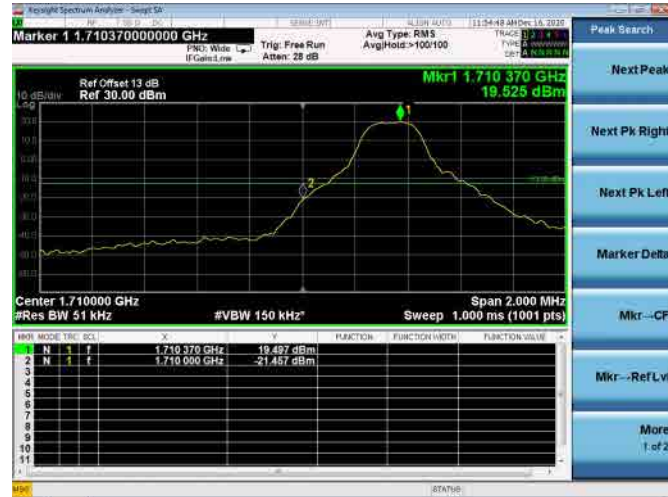

Channel Bandwidth:15MHz

Low 1RB

High 1RB

Low FULL RB

High FULL RB

LTE ULCA_2A-66A SCC(66A)

Channel Bandwidth:20MHz

Low 1RB

High 1RB

Low FULL RB

High FULL RB

LTE ULCA_4A-5A PCC(4A)

Channel Bandwidth:5MHz

Low 1RB

High 1RB

Low FULL RB

High FULL RB

LTE ULCA_4A-5A PCC(4A)

Channel Bandwidth:10MHz

Low 1RB

High 1RB

Low FULL RB

High FULL RB

LTE ULCA_4A-5A PCC(4A)

Channel Bandwidth:15MHz

Low 1RB

High 1RB

Low FULL RB

High FULL RB

LTE ULCA_4A-5A PCC(4A)

Channel Bandwidth:20MHz

Low 1RB