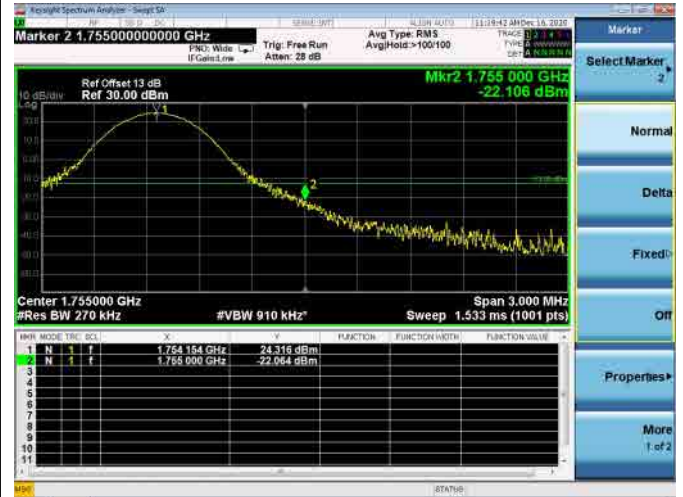

Channel Bandwidth:5MHz

Low 1RB

High 1RB

Low FULL RB

High FULL RB

LTE ULCA_4A-12A PCC(4A)

Channel Bandwidth:10MHz

Low 1RB

High 1RB

Low FULL RB

High FULL RB

LTE ULCA_4A-12A PCC(4A)

Channel Bandwidth:15MHz

Low 1RB

High 1RB

Low FULL RB

High FULL RB

LTE ULCA_4A-12A PCC(4A)

Channel Bandwidth:20MHz

Low 1RB

High 1RB

Low FULL RB

High FULL RB

LTE ULCA_4A-12A SCC(12A)