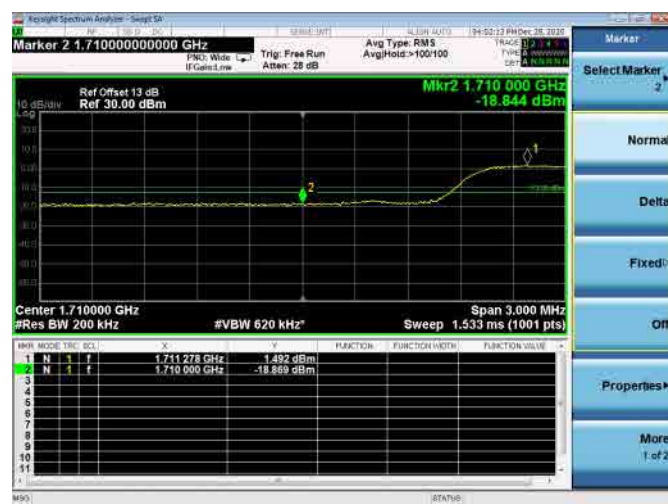

High FULL RB

LTE ULCA_4A-13A PCC(4A)

Channel Bandwidth:10MHz

Low 1RB

High 1RB

Low FULL RB

High FULL RB

LTE ULCA_4A-13A PCC(4A)

Channel Bandwidth:15MHz

Low 1RB

High 1RB

Low FULL RB

High FULL RB

LTE ULCA_4A-13A PCC(4A)

Channel Bandwidth:20MHz

Low 1RB

High 1RB

Low FULL RB

High FULL RB

LTE ULCA_4A-13A SCC(13A)

Channel Bandwidth: 10MHz

Low 1RB

High 1RB

FULL RB