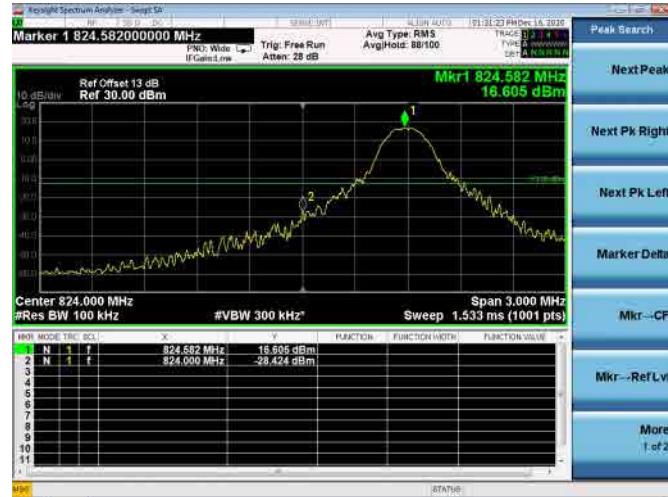

LTE ULCA_2A-5A PCC(2A)

Channel Bandwidth:20MHz

Low 1RB

High 1RB

Low FULL RB

High FULL RB

LTE ULCA_2A-5A SCC(5A)

Channel Bandwidth:5MHz

Low 1RB

High 1RB

Low FULL RB

High FULL RB

LTE ULCA_2A-5A SCC(5A)

Channel Bandwidth:10MHz

Low 1RB

High 1RB

Low FULL RB

High FULL RB

LTE ULCA_2A-12A PCC(2A)

Channel Bandwidth:5MHz

Low 1RB

High 1RB

Low FULL RB

High FULL RB

LTE ULCA_2A-12A PCC(2A)

Channel Bandwidth:10MHz

Low 1RB

High 1RB

Low FULL RB

High FULL RB

LTE ULCA_2A-12A PCC(2A)

Channel Bandwidth:15MHz