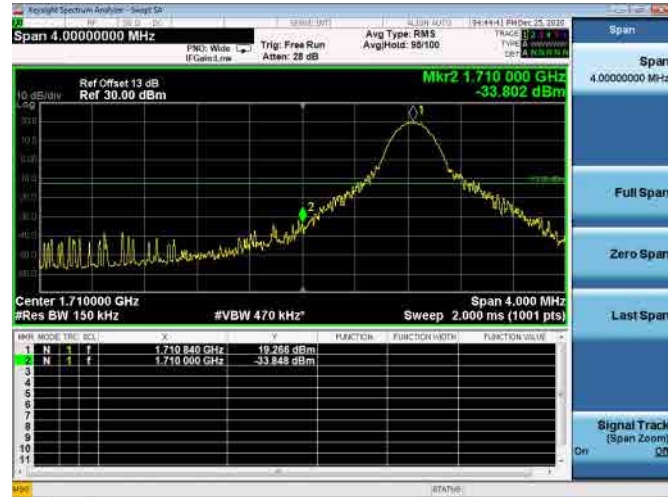

High 1RB

Low FULL RB

High FULL RB

LTE ULCA_2A-66A SCC(66A)

Channel Bandwidth:5MHz

Low 1RB

High 1RB

Low FULL RB

High FULL RB

LTE ULCA_2A-66A SCC(66A)

Channel Bandwidth:10MHz

Low 1RB

High 1RB

Low FULL RB

High FULL RB

LTE ULCA_2A-66A SCC(66A)

Channel Bandwidth:15MHz

Low 1RB

High 1RB

Low FULL RB

High FULL RB

LTE ULCA_2A-66A SCC(66A)

Channel Bandwidth:20MHz

Low 1RB