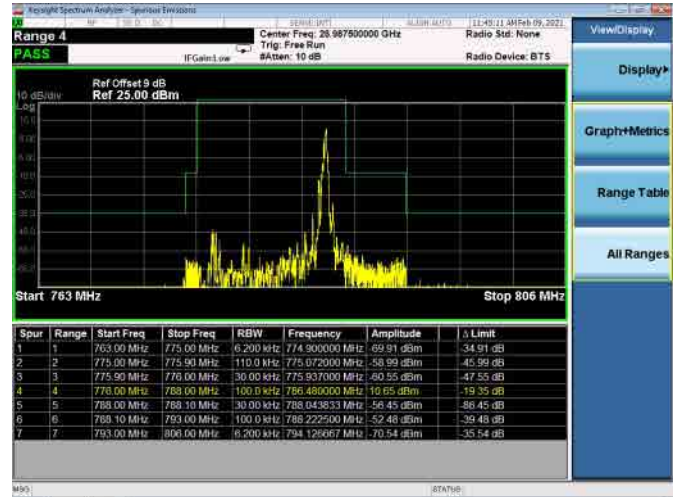

Channel Bandwidth:15MHz

Low 1RB

High 1RB

Low FULL RB

High FULL RB

LTE ULCA_4A-13A PCC(4A)

Channel Bandwidth:20MHz

Low 1RB

High 1RB

Low FULL RB

High FULL RB

LTE ULCA_4A-13A SCC(13A)

Channel Bandwidth: 10MHz

Low 1RB

High 1RB

FULL RB

LTE ULCA_5A-66A PCC(5A)

Channel Bandwidth:5MHz

Low 1RB

High 1RB

Low FULL RB

High FULL RB

LTE ULCA_5A-66A PCC(5A)

Channel Bandwidth:10MHz