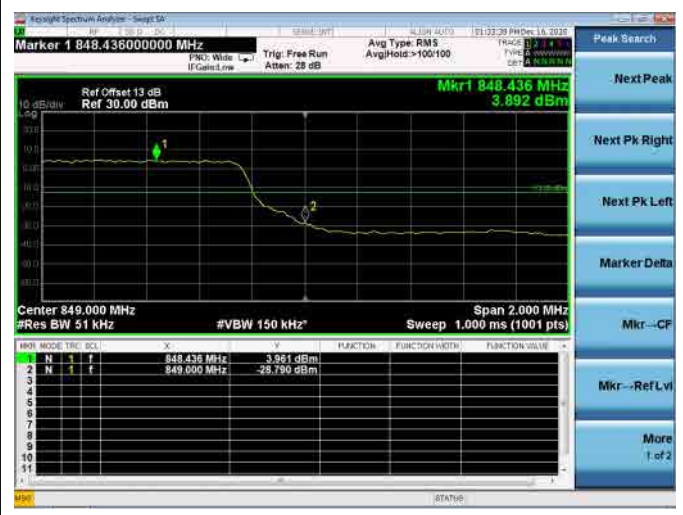

LTE ULCA_2A-5A PCC(2A)

Channel Bandwidth:20MHz

Low 1RB

High 1RB

Low FULL RB

High FULL RB

LTE ULCA_2A-5A SCC(5A)

Channel Bandwidth:5MHz

Low 1RB

High 1RB

Low FULL RB

High FULL RB

LTE ULCA_2A-5A SCC(5A)

Channel Bandwidth:10MHz

Low 1RB

High 1RB

Low FULL RB

High FULL RB

LTE ULCA_2A-12A PCC(2A)

Channel Bandwidth:5MHz

Low 1RB

High 1RB

Low FULL RB

High FULL RB

LTE ULCA_2A-12A PCC(2A)

Channel Bandwidth:10MHz

Low 1RB

High 1RB

Low FULL RB

High FULL RB

LTE ULCA_2A-12A PCC(2A)

Channel Bandwidth:15MHz