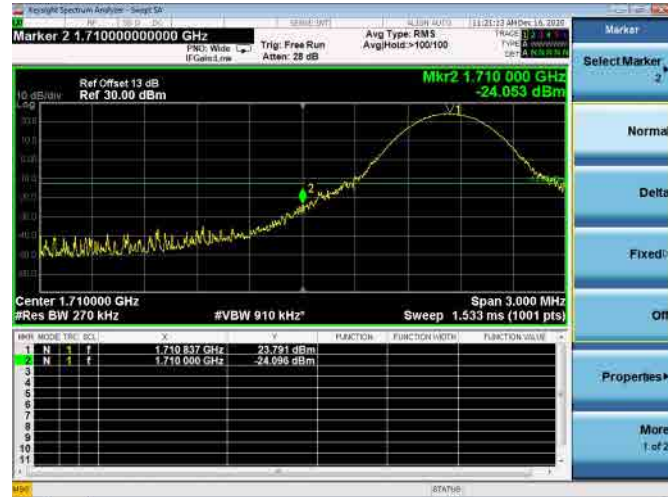

Channel Bandwidth:5MHz

Low 1RB

High 1RB

Low FULL RB

High FULL RB

LTE ULCA_4A-12A PCC(4A)

Channel Bandwidth:10MHz

Low 1RB

High 1RB

Low FULL RB

High FULL RB

LTE ULCA_4A-12A PCC(4A)

Channel Bandwidth:15MHz

Low 1RB

High 1RB

Low FULL RB

High FULL RB

LTE ULCA_4A-12A PCC(4A)

Channel Bandwidth:20MHz

Low 1RB

High 1RB

Low FULL RB

High FULL RB

LTE ULCA_4A-12A SCC(12A)