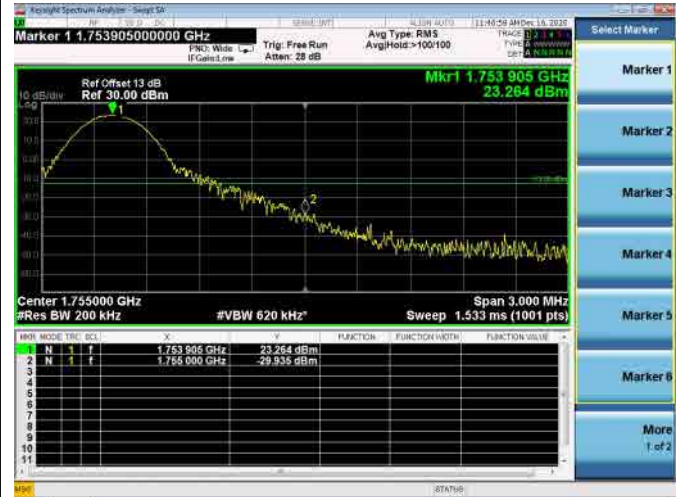

High FULL RB

LTE ULCA_4A-5A PCC(4A)

Channel Bandwidth:10MHz

Low 1RB

High 1RB

Low FULL RB

High FULL RB

LTE ULCA_4A-5A PCC(4A)

Channel Bandwidth:15MHz

Low 1RB

High 1RB

Low FULL RB

High FULL RB

LTE ULCA_4A-5A PCC(4A)

Channel Bandwidth:20MHz

Low 1RB

High 1RB

Low FULL RB

High FULL RB

LTE ULCA_4A-5A SCC(5A)

Channel Bandwidth:5MHz

Low 1RB

High 1RB

Low FULL RB