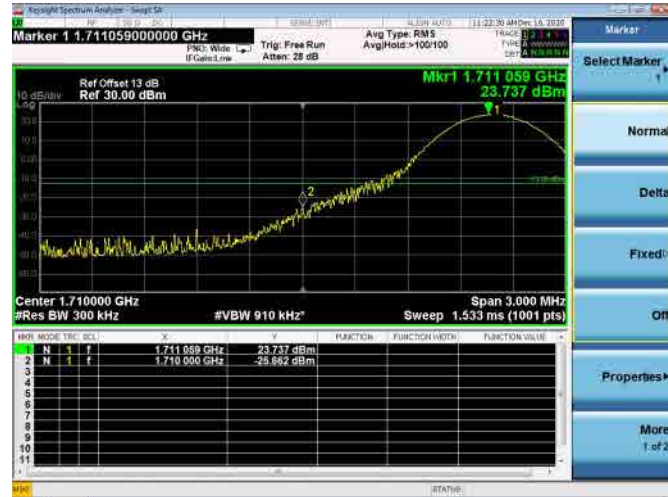

High FULL RB

LTE ULCA_4A-12A PCC(4A)

Channel Bandwidth:20MHz

Low 1RB

High 1RB

Low FULL RB

High FULL RB

LTE ULCA_4A-12A SCC(12A)

Channel Bandwidth:5MHz

Low 1RB

High 1RB

Low FULL RB

High FULL RB

LTE ULCA_4A-12A SCC(12A)

Channel Bandwidth:10MHz

Low 1RB