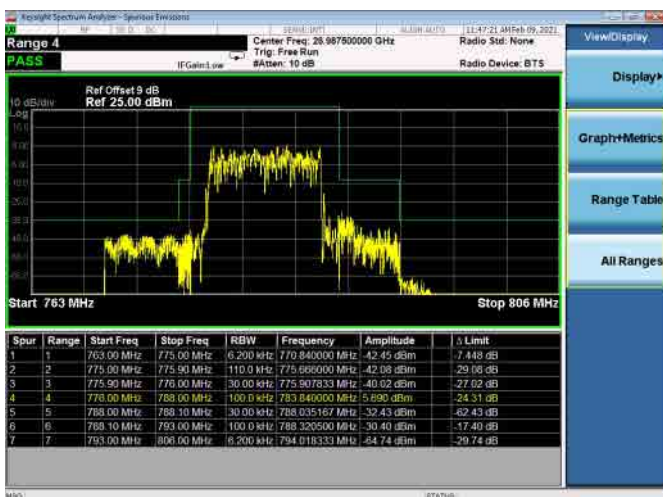

Channel Bandwidth:15MHz

Low 1RB

High 1RB

Low FULL RB

High FULL RB

LTE ULCA_4A-13A PCC(4A)

Channel Bandwidth:20MHz

Low 1RB

High 1RB

Low FULL RB

High FULL RB

LTE ULCA_4A-13A SCC(13A)

Channel Bandwidth: 10MHz

Low 1RB

High 1RB

FULL RB

LTE ULCA_5A-66A PCC(5A)

Channel Bandwidth:5MHz

Low 1RB

High 1RB

Low FULL RB

High FULL RB

LTE ULCA_5A-66A PCC(5A)

Channel Bandwidth:10MHz