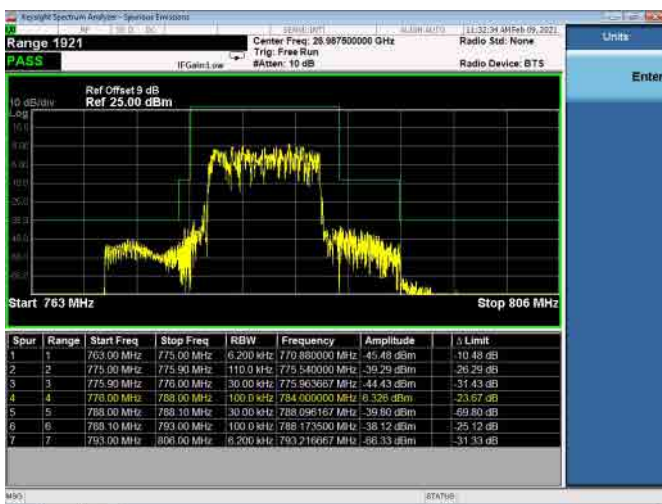

LTE ULCA_2A-13A PCC(2A)

Channel Bandwidth:20MHz

Low 1RB

High 1RB

Low FULL RB

High FULL RB

LTE ULCA_2A-13A SCC(13A)

Channel Bandwidth: 10MHz

Low 1RB

High 1RB

FULL RB

LTE ULCA_2A-66A PCC(2A)

Channel Bandwidth:5MHz

Low 1RB

High 1RB

Low FULL RB