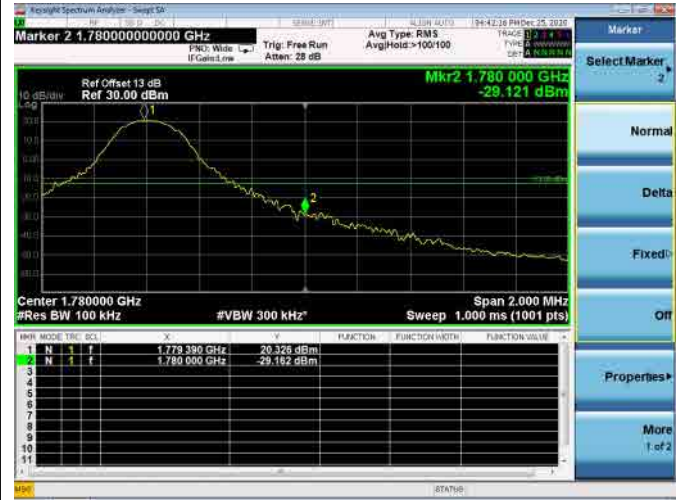

High 1RB

Low FULL RB

High FULL RB

LTE ULCA_2A-66A SCC(66A)

Channel Bandwidth:5MHz

Low 1RB

High 1RB

Low FULL RB

High FULL RB

LTE ULCA_2A-66A SCC(66A)

Channel Bandwidth:10MHz

Low 1RB

High 1RB

Low FULL RB

High FULL RB

LTE ULCA_2A-66A SCC(66A)

Channel Bandwidth:15MHz

Low 1RB

High 1RB

Low FULL RB

High FULL RB

LTE ULCA_2A-66A SCC(66A)

Channel Bandwidth:20MHz

Low 1RB

High 1RB

Low FULL RB

High FULL RB

LTE ULCA_4A-5A PCC(4A)

Channel Bandwidth:5MHz

Low 1RB

High 1RB

Low FULL RB