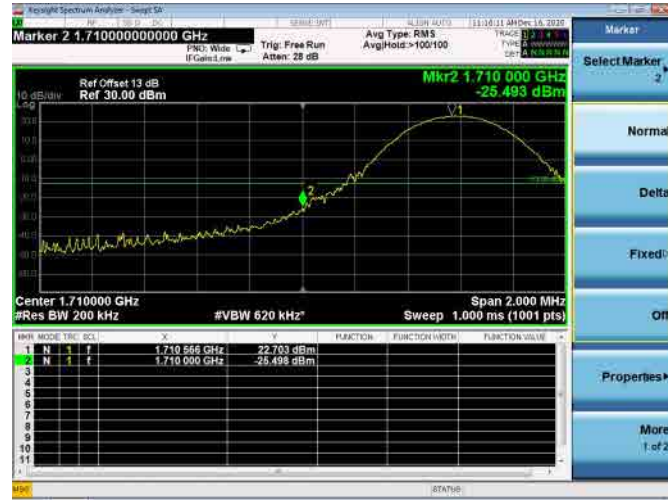

High FULL RB

LTE ULCA_4A-5A SCC(5A)

Channel Bandwidth:10MHz

Low 1RB

High 1RB

Low FULL RB

High FULL RB

LTE ULCA_4A-12A PCC(4A)

Channel Bandwidth:5MHz

Low 1RB

High 1RB

Low FULL RB

High FULL RB

LTE ULCA_4A-12A PCC(4A)

Channel Bandwidth:10MHz

Low 1RB

High 1RB

Low FULL RB

High FULL RB

LTE ULCA_4A-12A PCC(4A)

Channel Bandwidth:15MHz

Low 1RB

High 1RB

Low FULL RB