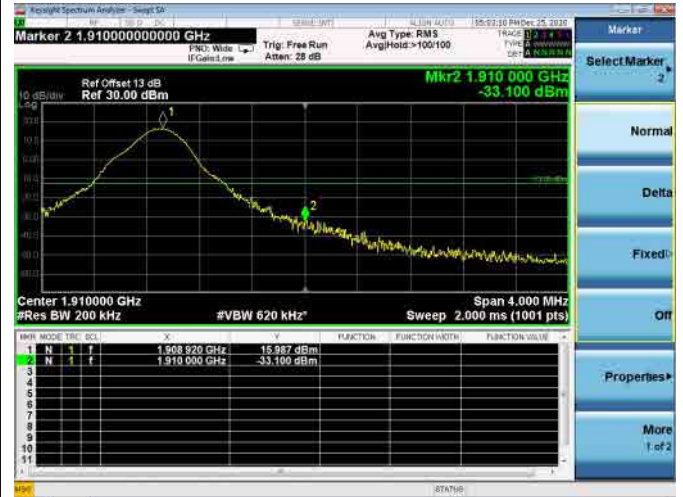

High FULL RB

LTE ULCA_2A-66A PCC(2A)

Channel Bandwidth:10MHz

Low 1RB

High 1RB

Low FULL RB

High FULL RB

LTE ULCA_2A-66A PCC(2A)

Channel Bandwidth:15MHz

Low 1RB

High 1RB

Low FULL RB

High FULL RB

LTE ULCA_2A-66A PCC(2A)

Channel Bandwidth:20MHz

Low 1RB

High 1RB

Low FULL RB

High FULL RB

LTE ULCA_2A-66A SCC(66A)

Channel Bandwidth:5MHz

Low 1RB

High 1RB

Low FULL RB

High FULL RB

LTE ULCA_2A-66A SCC(66A)

Channel Bandwidth:10MHz

Low 1RB

High 1RB

Low FULL RB

High FULL RB

LTE ULCA_2A-66A SCC(66A)