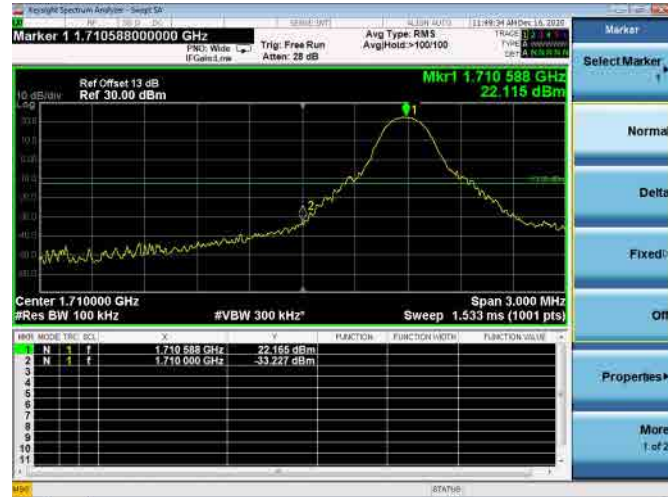

High FULL RB

LTE ULCA_4A-5A PCC(4A)

Channel Bandwidth:10MHz

Low 1RB

High 1RB

Low FULL RB

High FULL RB

LTE ULCA_4A-5A PCC(4A)

Channel Bandwidth:15MHz

Low 1RB

High 1RB

Low FULL RB

High FULL RB

LTE ULCA_4A-5A PCC(4A)

Channel Bandwidth:20MHz

Low 1RB