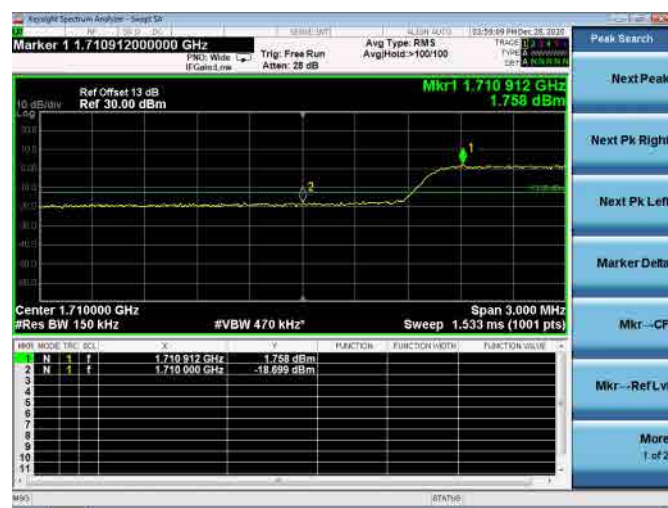

High FULL RB

LTE ULCA_4A-13A PCC(4A)

Channel Bandwidth:10MHz

Low 1RB

High 1RB

Low FULL RB

High FULL RB

LTE ULCA_4A-13A PCC(4A)

Channel Bandwidth:15MHz

Low 1RB

High 1RB

Low FULL RB

High FULL RB

LTE ULCA_4A-13A PCC(4A)

Channel Bandwidth:20MHz

Low 1RB

High 1RB

Low FULL RB

High FULL RB

LTE ULCA_4A-13A SCC(13A)

Channel Bandwidth: 10MHz

Low 1RB

High 1RB

FULL RB