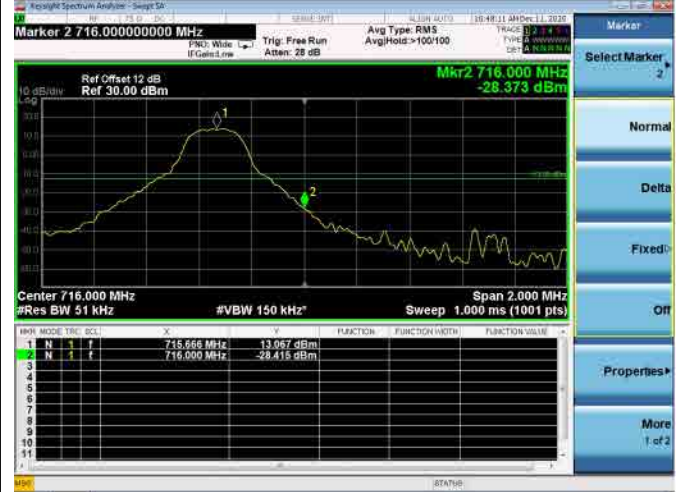

Low 1RB

High 1RB

Low FULL RB

High FULL RB

LTE ULCA_2A-12A PCC(2A)

Channel Bandwidth:20MHz

Low 1RB

High 1RB

Low FULL RB

High FULL RB

LTE ULCA_2A-12A SCC(12A)

Channel Bandwidth:5MHz

Low 1RB

High 1RB

Low FULL RB

High FULL RB

LTE ULCA_2A-12A SCC(12A)

Channel Bandwidth:10MHz

Low 1RB

High 1RB

Low FULL RB

High FULL RB

LTE ULCA_2A-13A PCC(2A)

Channel Bandwidth:5MHz

Low 1RB

High 1RB

Low FULL RB

High FULL RB

LTE ULCA_2A-13A PCC(2A)

Channel Bandwidth:10MHz

Low 1RB

High 1RB