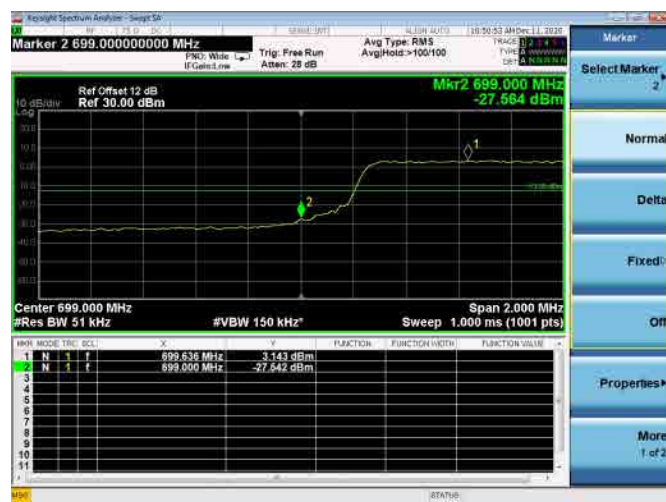

Low 1RB

High 1RB

Low FULL RB

High FULL RB

LTE ULCA_2A-12A PCC(2A)

Channel Bandwidth:20MHz

Low 1RB

High 1RB

Low FULL RB

High FULL RB

LTE ULCA_2A-12A SCC(12A)

Channel Bandwidth:5MHz

Low 1RB

High 1RB

Low FULL RB

High FULL RB

LTE ULCA_2A-12A SCC(12A)

Channel Bandwidth:10MHz

Low 1RB

High 1RB

Low FULL RB

High FULL RB

LTE ULCA_2A-13A PCC(2A)

Channel Bandwidth:5MHz

Low 1RB

High 1RB

Low FULL RB

High FULL RB

LTE ULCA_2A-13A PCC(2A)

Channel Bandwidth:10MHz

Low 1RB

High 1RB