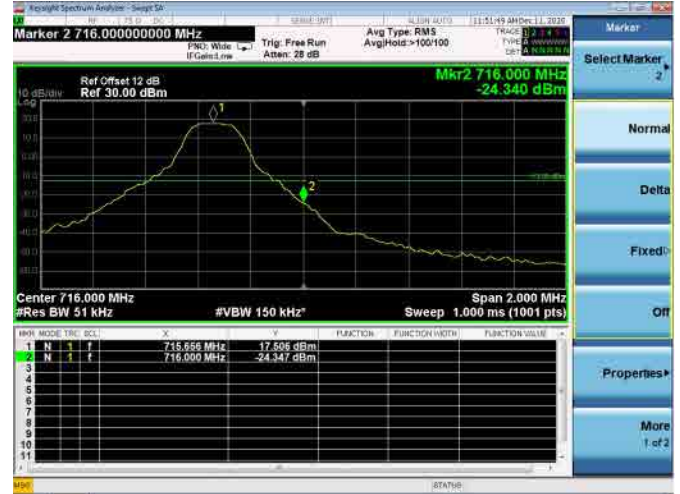

LTE ULCA_5A-66A SCC(66A)

Channel Bandwidth:15MHz

Low 1RB

High 1RB

Low FULL RB

High FULL RB

LTE ULCA_5A-66A SCC(66A)

Channel Bandwidth:20MHz

Low 1RB

High 1RB

Low FULL RB

High FULL RB

LTE ULCA_12A-66A PCC(12A)

Channel Bandwidth:5MHz

Low 1RB

High 1RB