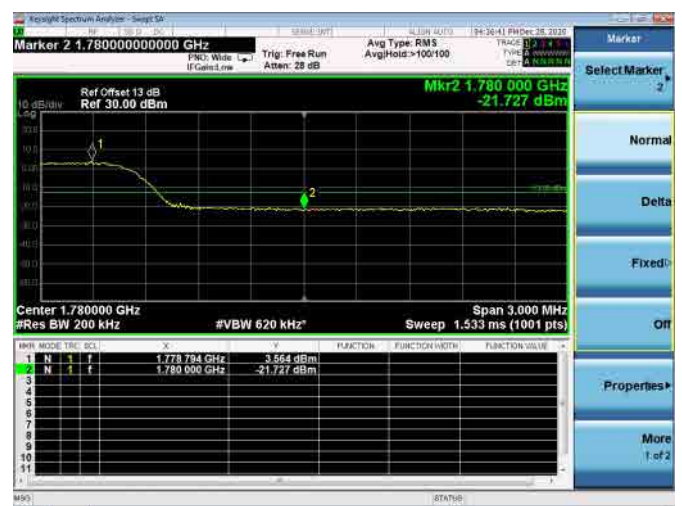

LTE ULCA_5A-66A SCC(66A)

Channel Bandwidth:15MHz

Low 1RB

High 1RB

Low FULL RB

High FULL RB

LTE ULCA_5A-66A SCC(66A)

Channel Bandwidth:20MHz

Low 1RB

High 1RB

Low FULL RB

High FULL RB

LTE ULCA_12A-66A PCC(12A)

Channel Bandwidth:5MHz

Low 1RB

High 1RB