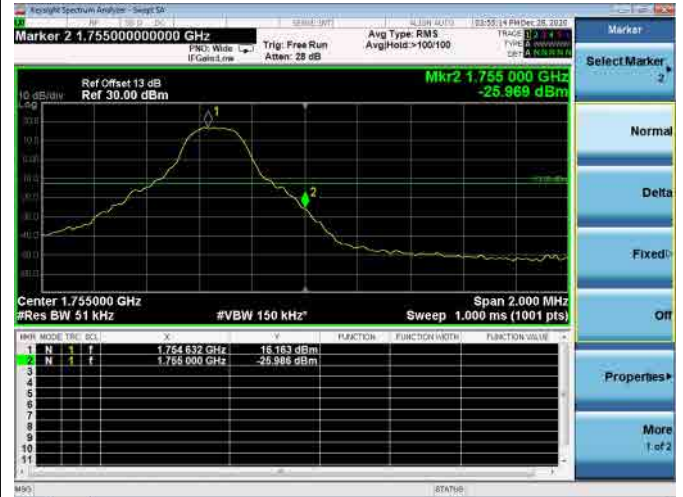

Channel Bandwidth:5MHz

Low 1RB

High 1RB

Low FULL RB

High FULL RB

LTE ULCA_4A-12A SCC(12A)

Channel Bandwidth:10MHz

Low 1RB

High 1RB

Low FULL RB

High FULL RB

LTE ULCA_4A-13A PCC(4A)

Channel Bandwidth:5MHz

Low 1RB

High 1RB

Low FULL RB

High FULL RB

LTE ULCA_4A-13A PCC(4A)

Channel Bandwidth:10MHz

Low 1RB

High 1RB

Low FULL RB

High FULL RB

LTE ULCA_4A-13A PCC(4A)