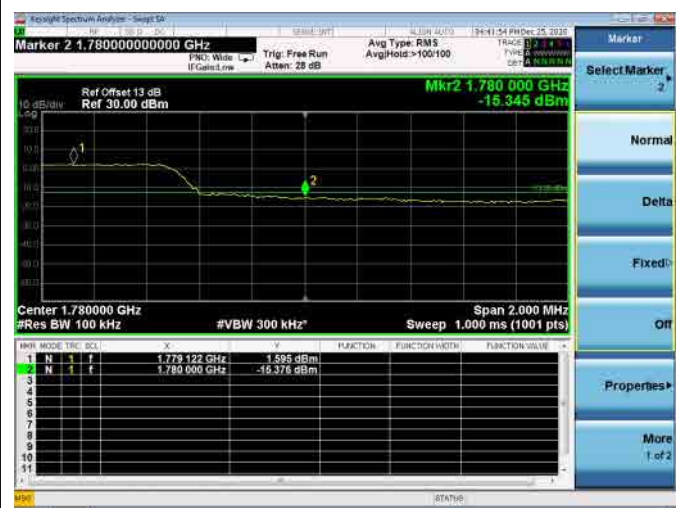

High 1RB

Low FULL RB

High FULL RB

LTE ULCA_2A-66A SCC(66A)

Channel Bandwidth:5MHz

Low 1RB

High 1RB

Low FULL RB

High FULL RB

LTE ULCA_2A-66A SCC(66A)

Channel Bandwidth:10MHz

Low 1RB

High 1RB

Low FULL RB

High FULL RB

LTE ULCA_2A-66A SCC(66A)

Channel Bandwidth:15MHz

Low 1RB

High 1RB

Low FULL RB

High FULL RB

LTE ULCA_2A-66A SCC(66A)

Channel Bandwidth:20MHz

Low 1RB

High 1RB

Low FULL RB

High FULL RB

LTE ULCA_4A-5A PCC(4A)

Channel Bandwidth:5MHz

Low 1RB

High 1RB

Low FULL RB