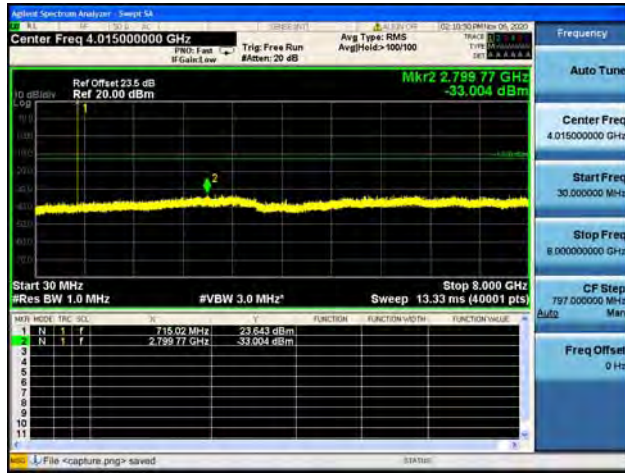

Band12 / 1.4MHz / Low CH / 64QAM

Band12 / 1.4MHz / Mid CH / QPSK

Band12 / 1.4MHz / Mid CH / 16QAM

Band12 / 1.4MHz / Mid CH / 64QAM

Band12 / 1.4MHz / High CH / QPSK

Band12 / 1.4MHz / High CH / 16QAM

Band12 / 1.4MHz / High CH / 64QAM