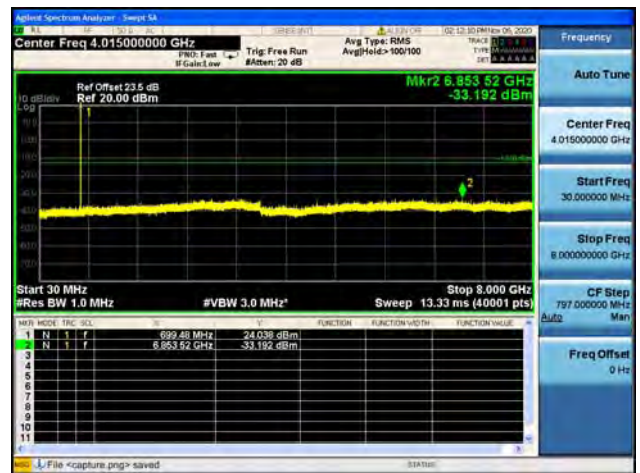

Band12 / 3MHz / Low CH / 64QAM