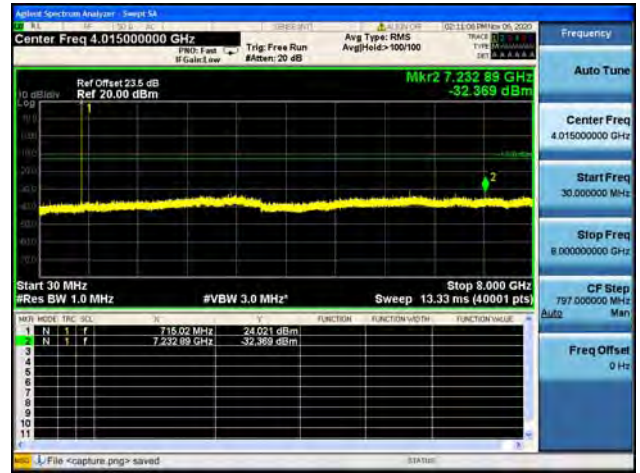

Band12 / 1.4MHz / Low CH / 64QAM

Band12 / 1.4MHz / Mid CH / QPSK

Band12 / 1.4MHz / Mid CH / 16QAM

Band12 / 1.4MHz / Mid CH / 64QAM

Band12 / 1.4MHz / High CH / QPSK

Band12 / 1.4MHz / High CH / 16QAM

Band12 / 1.4MHz / High CH / 64QAM