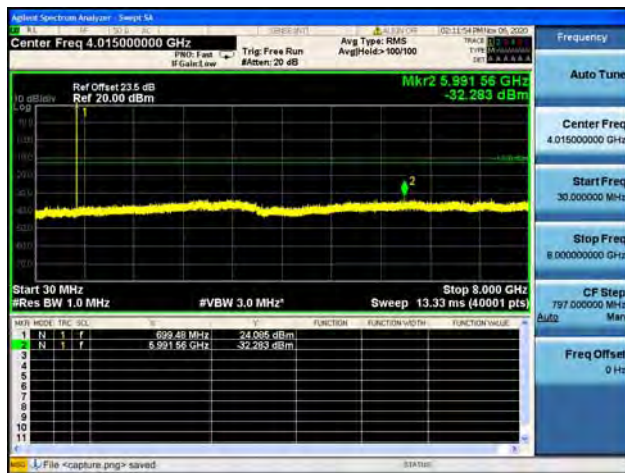

Band12 / 3MHz / Low CH / 16QAM