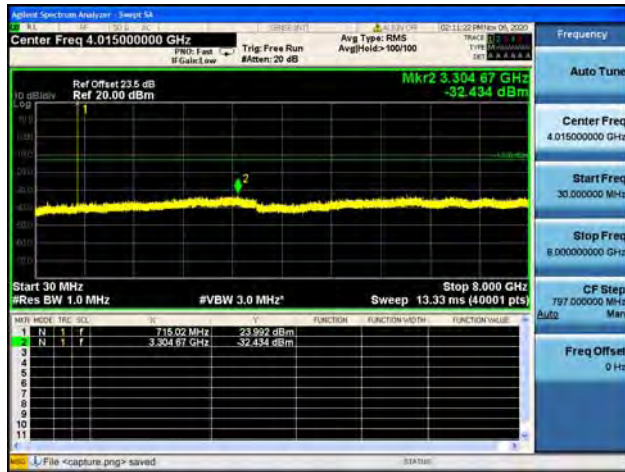

Band12 / 1.4MHz / Low CH / 64QAM

Band12 / 1.4MHz / Mid CH / QPSK

Band12 / 1.4MHz / Mid CH / 16QAM

Band12 / 1.4MHz / Mid CH / 64QAM

Band12 / 1.4MHz / High CH / QPSK

Band12 / 1.4MHz / High CH / 16QAM

Band12 / 1.4MHz / High CH / 64QAM