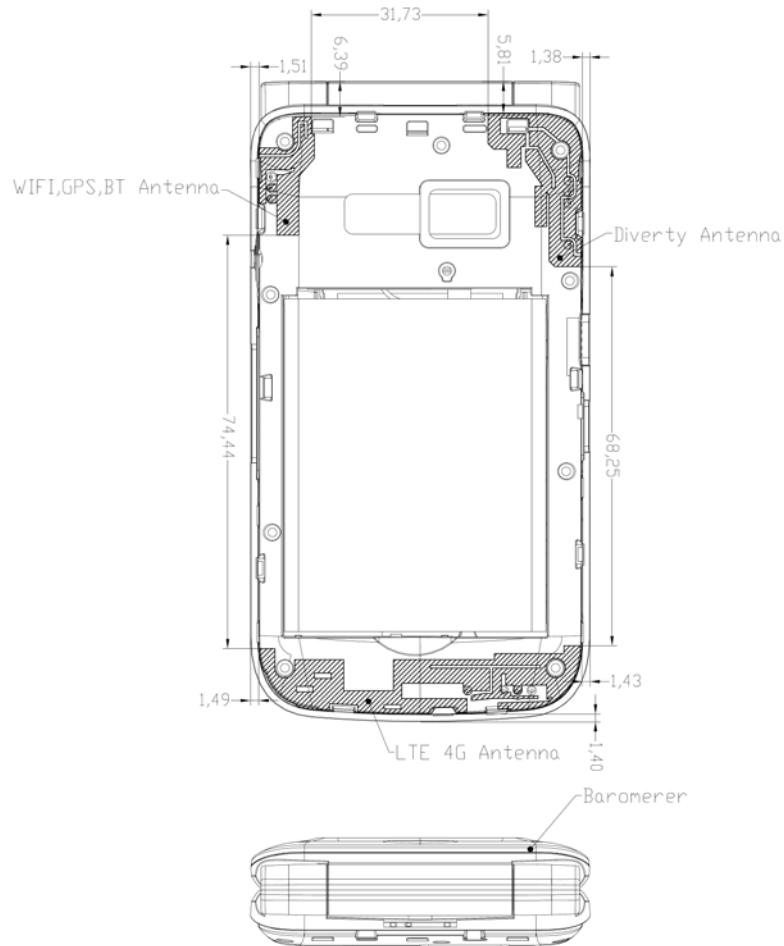

Annex B Test Setup Photos

EUT Antenna Location

Head

Right Cheek

Right Tilt

Left Cheek

Left Tilt

Body

Front Side (Test distance: 10mm)

Back Side (Test distance: 10mm)

Left Side (Test distance: 10mm)

Right Side (Test distance: 10mm)

Top Side (Test distance: 10mm)

Bottom Side (Test distance: 10mm)