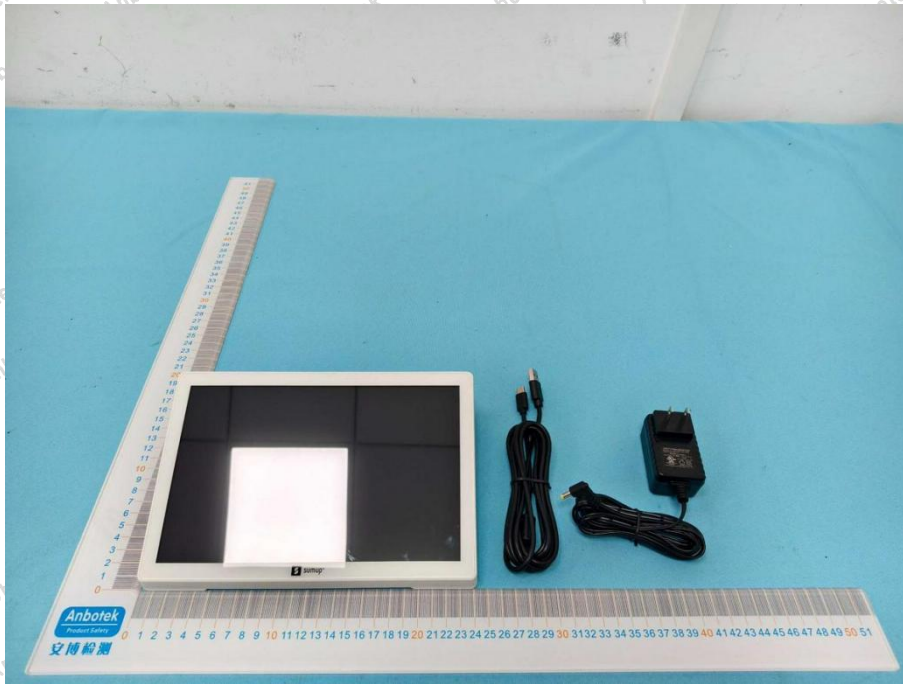

Appendix II -- External Photograph

Shenzhen Anbotek Compliance Laboratory Limited

Address: Sogood Industrial Zone Laboratory & 1/F. of Building D, Sogood Science and Technology Park, Sanwei Community, Hangcheng Subdistrict, Bao'an District, Shenzhen, Guangdong, China,
Tel:(86)0755-26066440 Email:service@anbotek.com