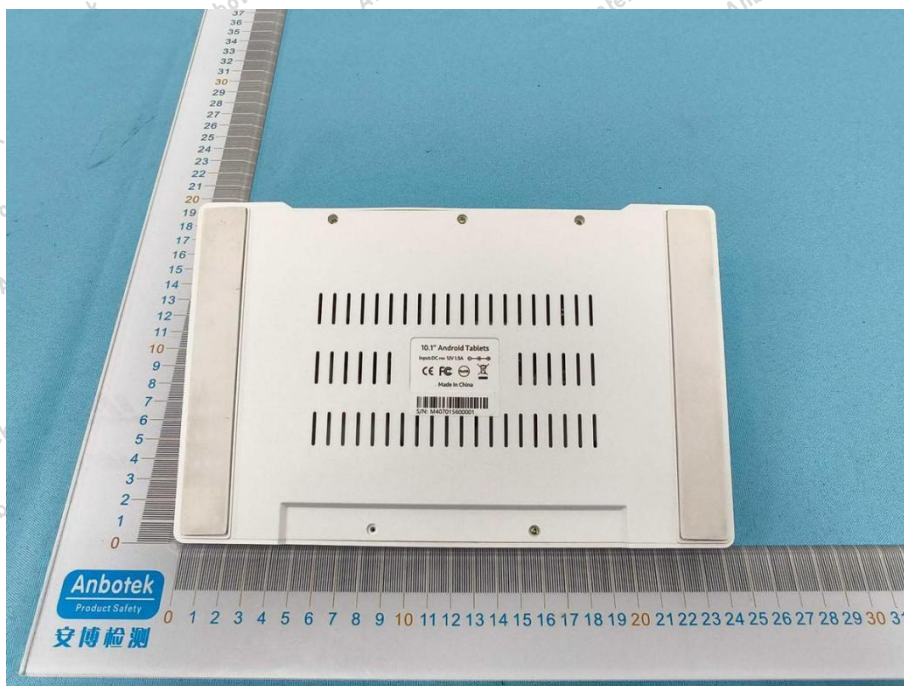

Shenzhen Anbotek Compliance Laboratory Limited

Address: Sogood Industrial Zone Laboratory & 1/F. of Building D, Sogood Science and Technology Park, Sanwei Community, Hangcheng Subdistrict, Bao'an District, Shenzhen, Guangdong, China,
Tel: (86) 0755-26066440 Email: service@anbotek.com

Hotline
400-003-0500
www.anbotek.com