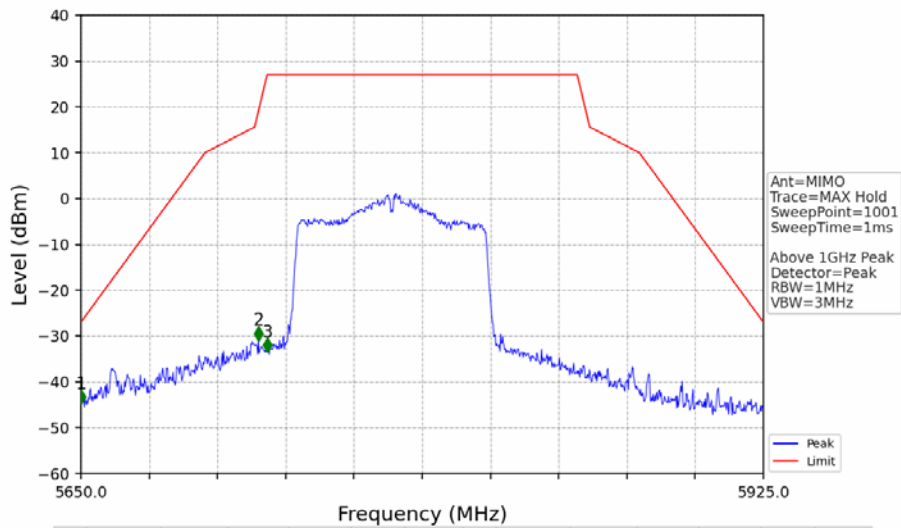

802.11ac(VHT80)_MCH_5775MHz_MIMO_NTNV

No	Frequency (MHz)	Level (dBm)	Limit (dBm)	Margin (dB)	Status	Remark	No	Frequency (MHz)	Level (dBm)	Limit (dBm)	Margin (dB)	Status	Remark
1	5650.000	-44.79	-27.00	15.12	Pass	Peak	3	5725.000	-33.51	27.00	57.84	Pass	Peak
2	5721.500	-31.00	19.02	47.35	Pass	Peak