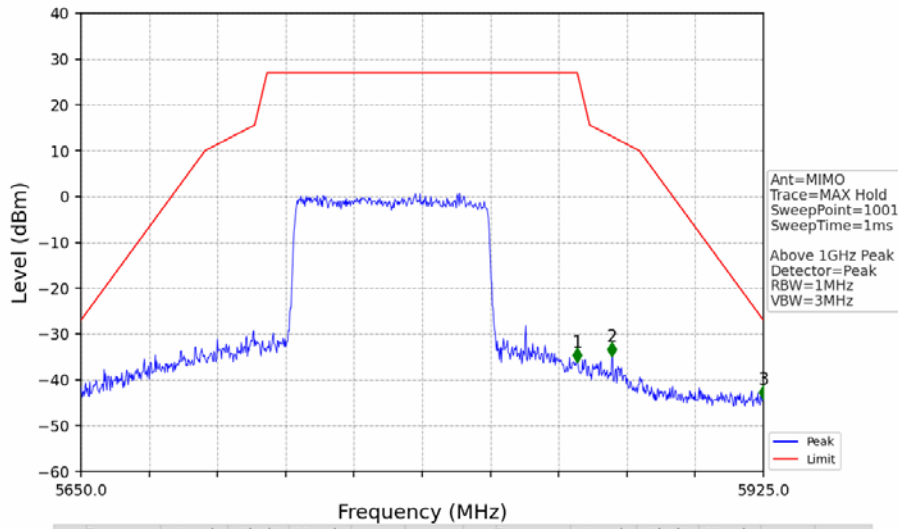

802.11ax(HEW80)_MCH_5775MHz_RU996_Left_MIMO_NTNV

No	Frequency (MHz)	Level (dBm)	Limit (dBm)	Margin (dB)	Status	Remark	No	Frequency (MHz)	Level (dBm)	Limit (dBm)	Margin (dB)	Status	Remark
1	5850.000	-36.25	27.00	60.58	Pass	AVG	3	5925.000	-44.38	-27.00	14.71	Pass	AVG
2	5863.950	-35.00	13.09	45.43	Pass	AVG