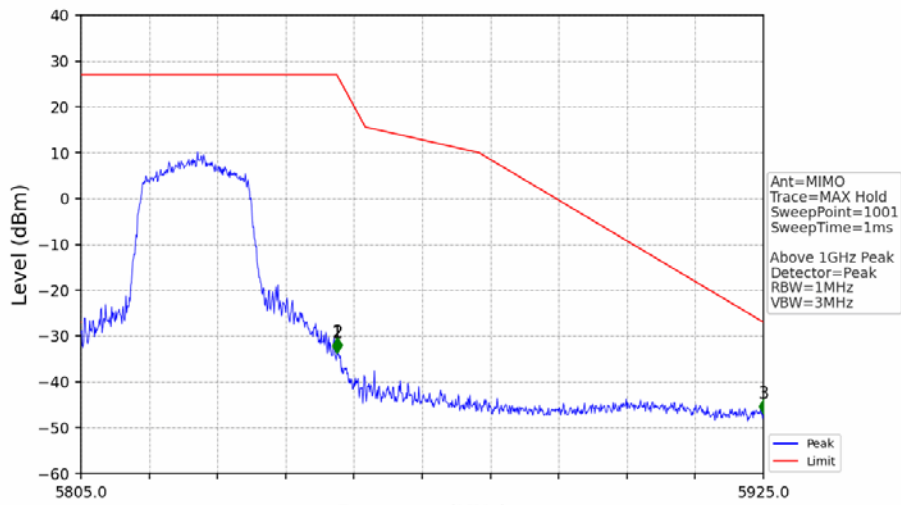

802.11ax(HEW20)_HCH_5825MHz_RU242_Left_MIMO_NTNV

No	Frequency (MHz)	Level (dBm)	Limit (dBm)	Margin (dB)	Status	Remark	No	Frequency (MHz)	Level (dBm)	Limit (dBm)	Margin (dB)	Status	Remark
1	5850.000	-33.75	27.00	58.08	Pass	Peak	3	5925.000	-46.98	-27.00	17.31	Pass	Peak
2	5850.120	-33.61	26.73	57.66	Pass	Peak