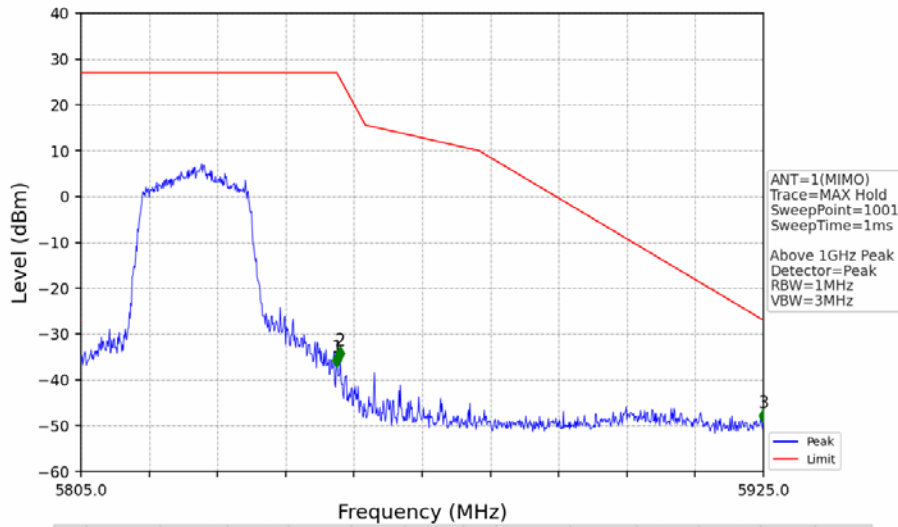

802.11ax(HEW20)\_LCH\_5745MHz\_RU242\_Left\_MIMO\_NTNV

No	Frequency (MHz)	Level (dBm)	Limit (dBm)	Margin (dB)	Status	Remark	No	Frequency (MHz)	Level (dBm)	Limit (dBm)	Margin (dB)	Status	Remark
1	20610.35	-38.64	-21.20	14.77	Pass	Peak	7	20610.35	-51.66	-41.20	7.79	Pass	AVG
2	21808	-37.79	-27.00	8.12	Pass	Peak	8	21808	/	-27.00	/	/	AVG
3	22924.9	-39.48	-21.20	15.61	Pass	Peak	9	22924.9	-51.63	-41.20	7.76	Pass	AVG
4	23717.95	-36.65	-21.20	12.78	Pass	Peak	10	23717.95	-48.83	-41.20	4.96	Pass	AVG
5	25230.95	-35.88	-27.00	6.21	Pass	Peak	11	25230.95	/	-27.00	/	/	AVG
6	26398.85	-36.82	-27.00	7.15	Pass	Peak	12	26398.85	/	-27.00	/	/	AVG

802.11ax(HEW20)\_LCH\_5745MHz\_RU242\_Left\_MIMO\_NTNV

No	Frequency (MHz)	Level (dBm)	Limit (dBm)	Margin (dB)	Status	Remark	No	Frequency (MHz)	Level (dBm)	Limit (dBm)	Margin (dB)	Status	Remark
1	5650.000	-46.83	-27.00	17.16	Pass	Peak	3	5725.000	-30.24	27.00	54.57	Pass	Peak
2	5724.750	-28.50	26.43	52.26	Pass	Peak							

802.11ax(HEW20)\_MCH\_5785MHz\_RU242\_Left\_MIMO\_NTNV

No	Frequency (MHz)	Level (dBm)	Limit (dBm)	Margin (dB)	Status	Remark	No	Frequency (MHz)	Level (dBm)	Limit (dBm)	Margin (dB)	Status	Remark
1	20537.25	-38.92	-21.20	15.05	Pass	Peak	7	20537.25	-51.39	-41.20	7.52	Pass	AVG
2	21701.75	-38.14	-27.00	8.47	Pass	Peak	8	21701.75	/	-27.00	/	/	AVG
3	23063.45	-37.96	-21.20	14.09	Pass	Peak	9	23063.45	-50.38	-41.20	6.50	Pass	AVG
4	24187.15	-36.45	-27.00	6.78	Pass	Peak	10	24187.15	/	-27.00	/	/	AVG
5	25265.8	-35.76	-27.00	6.09	Pass	Peak	11	25265.8	/	-27.00	/	/	AVG
6	26167.65	-37.36	-27.00	7.69	Pass	Peak	12	26167.65	/	-27.00	/	/	AVG

802.11ax(HEW20)\_HCH\_5825MHz\_RU242\_Left\_Ant1\_NTNV

No	Frequency (MHz)	Level (dBm)	Limit (dBm)	Margin (dB)	Status	Remark	No	Frequency (MHz)	Level (dBm)	Limit (dBm)	Margin (dB)	Status	Remark
1	5850.000	-37.26	27.00	61.59	Pass	Peak	3	5925.000	-49.45	-27.00	19.78	Pass	Peak
2	5850.600	-35.87	25.63	58.83	Pass	Peak							