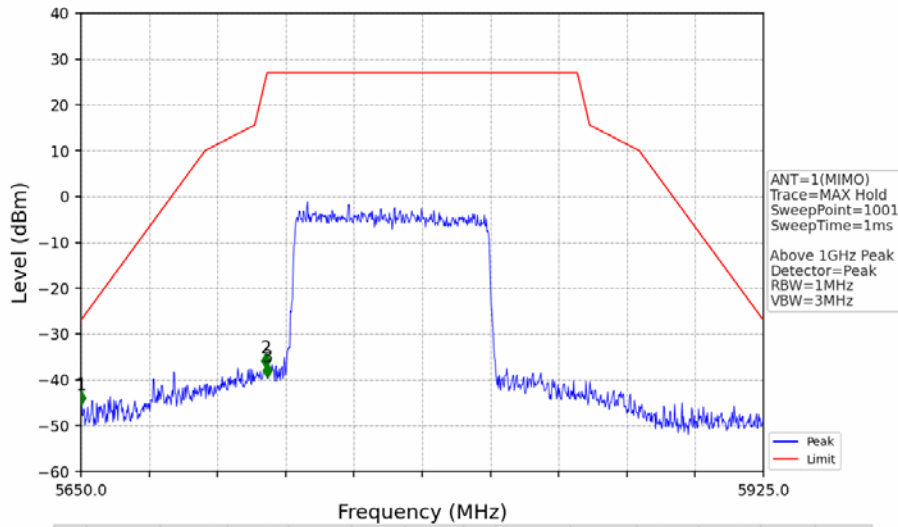

802.11ax(HEW80)_MCH_5775MHz_RU996_Left_Ant1_NTNV

No	Frequency (MHz)	Level (dBm)	Limit (dBm)	Margin (dB)	Status	Remark	No	Frequency (MHz)	Level (dBm)	Limit (dBm)	Margin (dB)	Status	Remark
1	5650.000	-45.50	-27.00	15.83	Pass	Peak	3	5725.000	-39.48	27.00	63.81	Pass	Peak
2	5724.525	-37.39	25.92	60.64	Pass	Peak