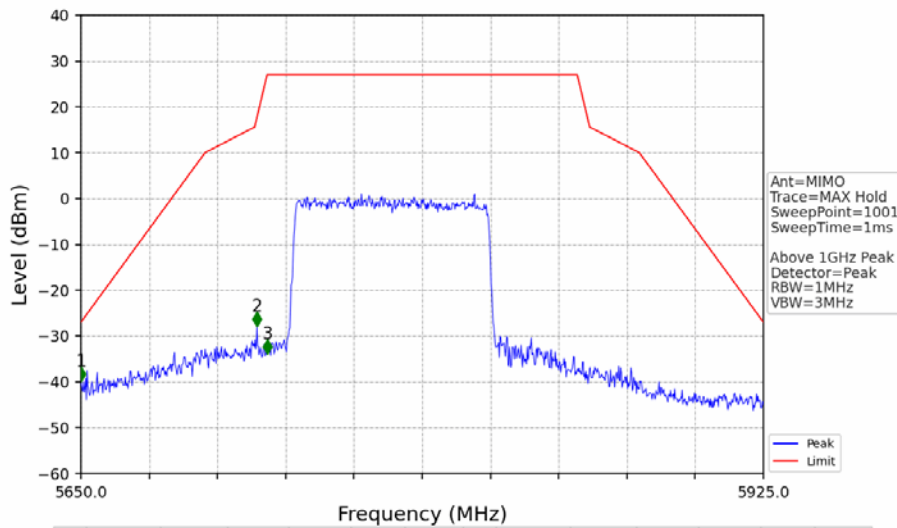

802.11ax(HEW80)_MCH_5775MHz_RU996_Left_MIMO_NTNV

No	Frequency (MHz)	Level (dBm)	Limit (dBm)	Margin (dB)	Status	Remark	No	Frequency (MHz)	Level (dBm)	Limit (dBm)	Margin (dB)	Status	Remark
1	5650.000	-39.88	-27.00	10.21	Pass	Peak	3	5725.000	-33.94	27.00	58.27	Pass	Peak
2	5720.950	-27.89	17.77	42.99	Pass	Peak