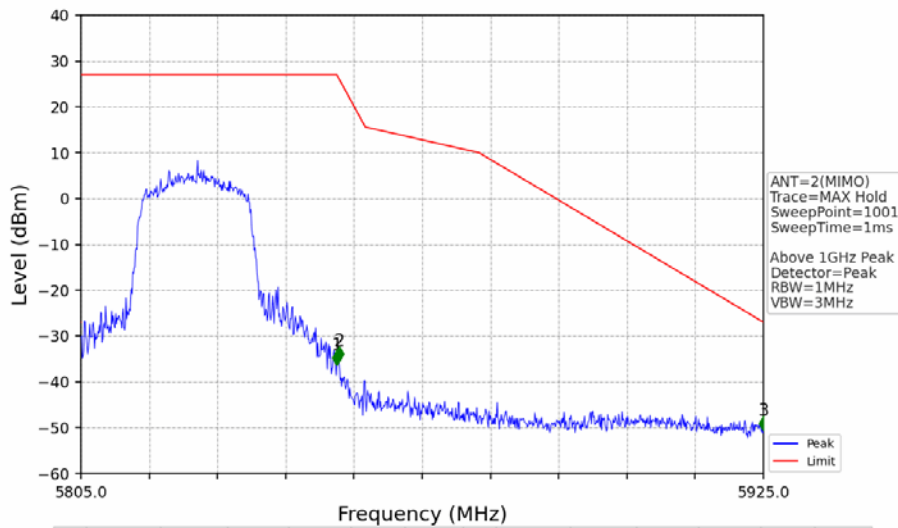

802.11ax(HEW20)\_LCH\_5745MHz\_RU242\_Left\_MIMO\_NTNV

No	Frequency (MHz)	Level (dBm)	Limit (dBm)	Margin (dB)	Status	Remark	No	Frequency (MHz)	Level (dBm)	Limit (dBm)	Margin (dB)	Status	Remark
1	5650.000	-46.83	-27.00	17.16	Pass	Peak	3	5725.000	-30.24	27.00	54.57	Pass	Peak
2	5724.750	-28.50	26.43	52.26	Pass	Peak							

802.11ax(HEW20)\_MCH\_5785MHz\_RU242\_Left\_MIMO\_NTNV

No	Frequency (MHz)	Level (dBm)	Limit (dBm)	Margin (dB)	Status	Remark	No	Frequency (MHz)	Level (dBm)	Limit (dBm)	Margin (dB)	Status	Remark
1	20537.25	-38.92	-21.20	15.05	Pass	Peak	7	20537.25	-51.39	-41.20	7.52	Pass	AVG
2	21701.75	-38.14	-27.00	8.47	Pass	Peak	8	21701.75	/	-27.00	/	/	AVG
3	23063.45	-37.96	-21.20	14.09	Pass	Peak	9	23063.45	-50.38	-41.20	6.50	Pass	AVG
4	24187.15	-36.45	-27.00	6.78	Pass	Peak	10	24187.15	/	-27.00	/	/	AVG
5	25265.8	-35.76	-27.00	6.09	Pass	Peak	11	25265.8	/	-27.00	/	/	AVG
6	26167.65	-37.36	-27.00	7.69	Pass	Peak	12	26167.65	/	-27.00	/	/	AVG

802.11ax(HEW20)\_HCH\_5825MHz\_RU242\_Left\_Ant1\_NTNV

No	Frequency (MHz)	Level (dBm)	Limit (dBm)	Margin (dB)	Status	Remark	No	Frequency (MHz)	Level (dBm)	Limit (dBm)	Margin (dB)	Status	Remark
1	5850.000	-37.26	27.00	61.59	Pass	Peak	3	5925.000	-49.45	-27.00	19.78	Pass	Peak
2	5850.600	-35.87	25.63	58.83	Pass	Peak							

802.11ax(HEW20)\_HCH\_5825MHz\_RU242\_Left\_Ant2\_NTNV

No	Frequency (MHz)	Level (dBm)	Limit (dBm)	Margin (dB)	Status	Remark	No	Frequency (MHz)	Level (dBm)	Limit (dBm)	Margin (dB)	Status	Remark
1	5850.000	-36.31	27.00	60.64	Pass	Peak	3	5925.000	-50.60	-27.00	20.93	Pass	Peak
2	5850.360	-35.46	26.18	58.97	Pass	Peak							