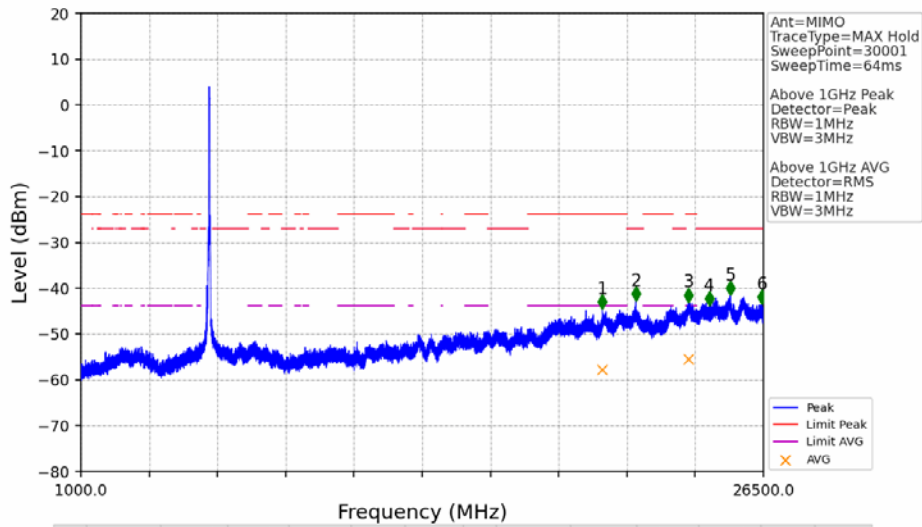

802.11ax(HEW40)_HCH_5795MHz_RU484_Left_MIMO_NTNV

No	Frequency (MHz)	Level (dBm)	Limit (dBm)	Margin (dB)	Status	Remark	No	Frequency (MHz)	Level (dBm)	Limit (dBm)	Margin (dB)	Status	Remark
1	20483.7	-44.52	-21.20	20.65	Pass	Peak	7	20483.7	-57.82	-41.20	13.95	Pass	AVG
2	21729.8	-42.81	-27.00	13.14	Pass	Peak	8	21729.8	/	-27.00	/	/	AVG
3	23700.95	-43.05	-21.20	19.18	Pass	Peak	9	23700.95	-55.46	-41.20	11.59	Pass	AVG
4	24472.75	-43.81	-27.00	14.14	Pass	Peak	10	24472.75	/	-27.00	/	/	AVG
5	25264.95	-41.53	-27.00	11.87	Pass	Peak	11	25264.95	/	-27.00	/	/	AVG
6	26439.65	-43.51	-27.00	13.84	Pass	Peak	12	26439.65	/	-27.00	/	/	AVG