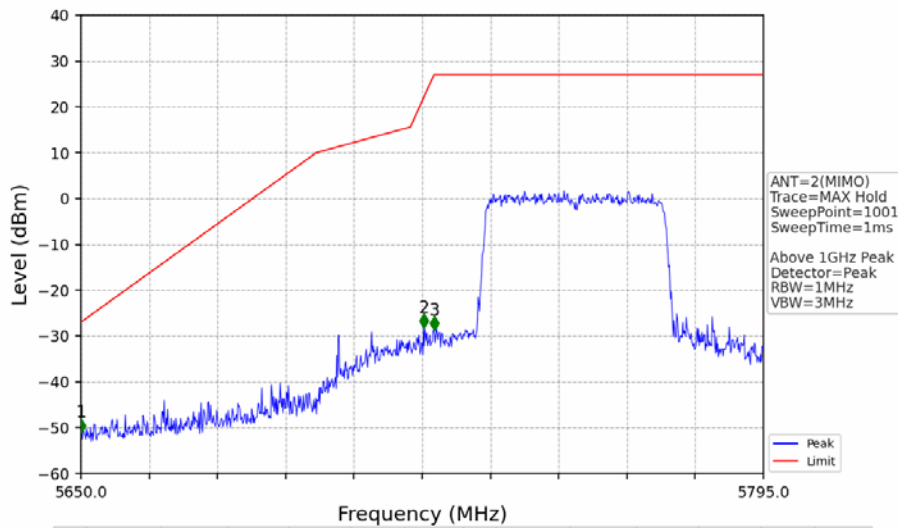

802.11ax(HEW40)_LCH_5755MHz_RU484_Left_Ant2_NTNV

No	Frequency (MHz)	Level (dBm)	Limit (dBm)	Margin (dB)	Status	Remark	No	Frequency (MHz)	Level (dBm)	Limit (dBm)	Margin (dB)	Status	Remark
1	5650.000	-51.12	-27.00	21.45	Pass	Peak	3	5725.000	-28.80	27.00	53.13	Pass	Peak
2	5722.790	-28.33	21.96	47.62	Pass	Peak