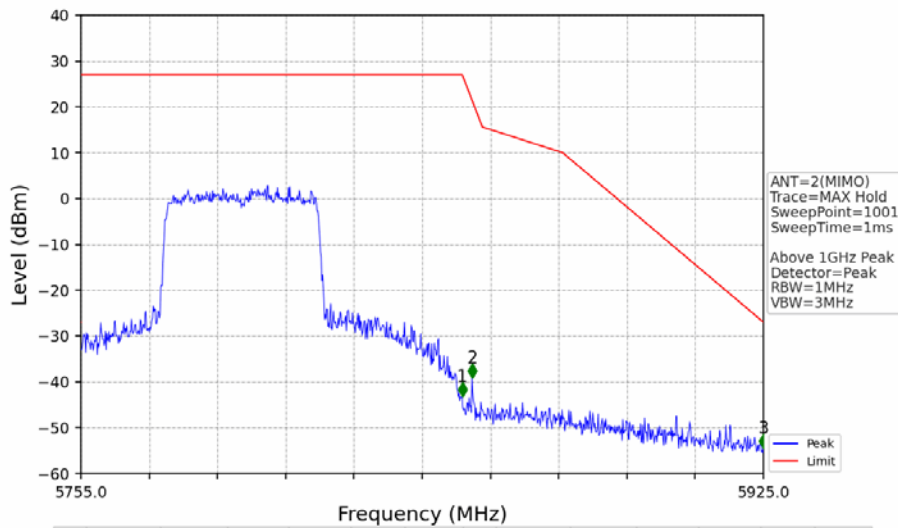

802.11ax(HEW40)_HCH_5795MHz_RU484_Left_Ant2_NTNV

No	Frequency (MHz)	Level (dBm)	Limit (dBm)	Margin (dB)	Status	Remark	No	Frequency (MHz)	Level (dBm)	Limit (dBm)	Margin (dB)	Status	Remark
1	5850.000	-43.31	27.00	67.64	Pass	Peak	3	5925.000	-54.51	-27.00	24.84	Pass	Peak
2	5852.410	-39.24	21.51	58.07	Pass	Peak