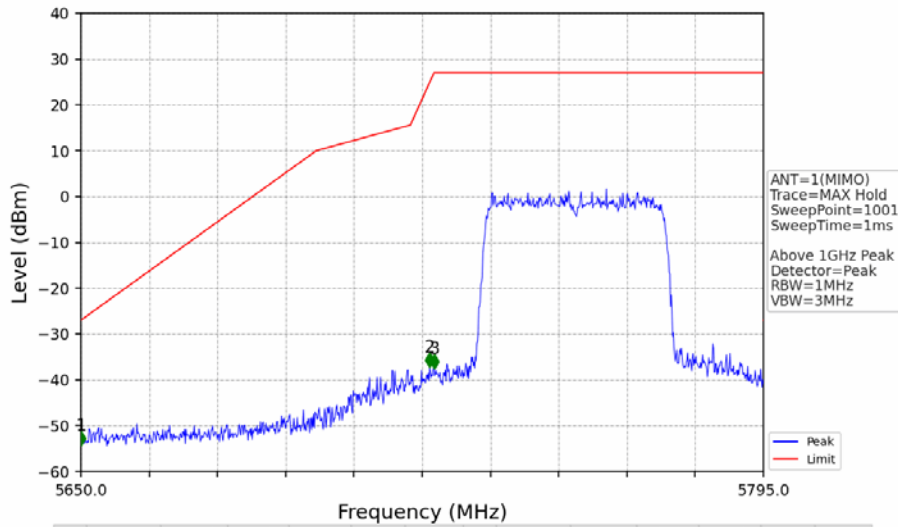

802.11ax(HEW40)_LCH_5755MHz_RU484_Left_Ant1_NTNV

No	Frequency (MHz)	Level (dBm)	Limit (dBm)	Margin (dB)	Status	Remark	No	Frequency (MHz)	Level (dBm)	Limit (dBm)	Margin (dB)	Status	Remark
1	5650.000	-54.41	-27.00	24.75	Pass	Peak	3	5725.000	-37.64	27.00	61.97	Pass	Peak
2	5724.095	-37.33	24.94	59.60	Pass	Peak