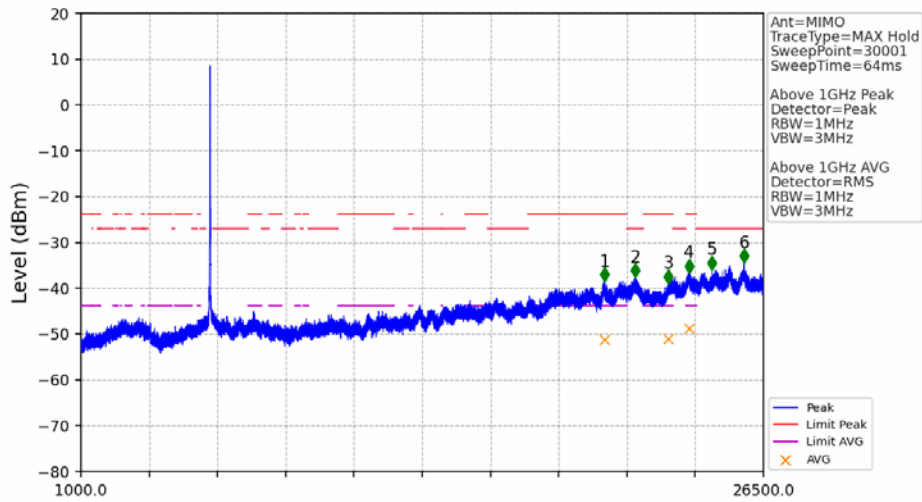

802.11ax(HEW20)_HCH_5825MHz_RU242_Left_MIMO_NTNV

No	Frequency (MHz)	Level (dBm)	Limit (dBm)	Margin (dB)	Status	Remark	No	Frequency (MHz)	Level (dBm)	Limit (dBm)	Margin (dB)	Status	Remark
1	20563.6	-38.56	-21.20	14.70	Pass	Peak	7	20563.6	-51.29	-41.20	7.42	Pass	AVG
2	21705.15	-37.66	-27.00	7.99	Pass	Peak	8	21705.15	/	-27.00	/	/	AVG
3	22948.7	-38.99	-21.20	15.12	Pass	Peak	9	22948.7	-51.06	-41.20	7.19	Pass	AVG
4	23720.5	-36.70	-21.20	12.83	Pass	Peak	10	23720.5	-48.79	-41.20	4.92	Pass	AVG
5	24584.95	-36.02	-27.00	6.35	Pass	Peak	11	24584.95	/	-27.00	/	/	AVG
6	25774.95	-34.56	-27.00	4.89	Pass	Peak	12	25774.95	/	-27.00	/	/	AVG