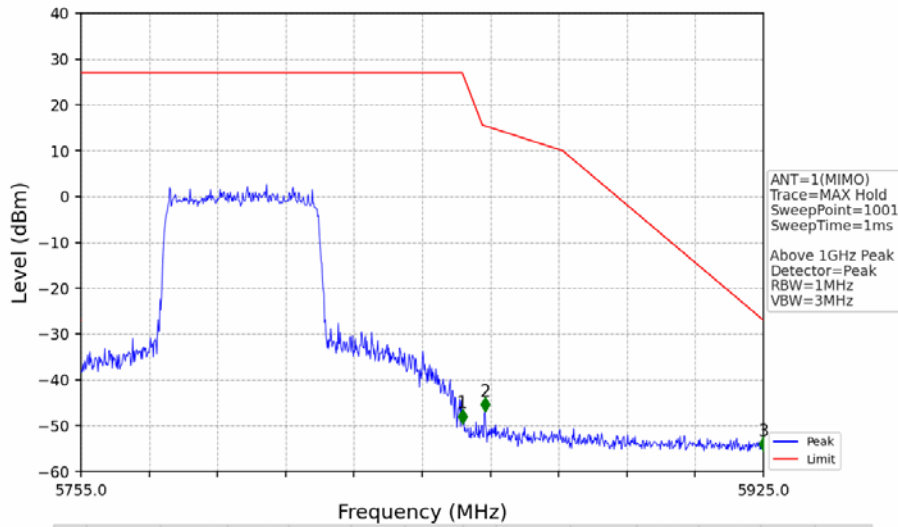

802.11ax(HEW40)\_LCH\_5755MHz\_RU484\_Left\_Ant2\_NTNV

No	Frequency (MHz)	Level (dBm)	Limit (dBm)	Margin (dB)	Status	Remark	No	Frequency (MHz)	Level (dBm)	Limit (dBm)	Margin (dB)	Status	Remark
1	5650.000	-51.12	-27.00	21.45	Pass	Peak	3	5725.000	-28.80	27.00	53.13	Pass	Peak
2	5722.790	-28.33	21.96	47.62	Pass	Peak							

802.11ax(HEW40)\_LCH\_5755MHz\_RU484\_Left\_MIMO\_NTNV

No	Frequency (MHz)	Level (dBm)	Limit (dBm)	Margin (dB)	Status	Remark	No	Frequency (MHz)	Level (dBm)	Limit (dBm)	Margin (dB)	Status	Remark
1	19871.7	-44.71	-21.20	20.84	Pass	Peak	7	19871.7	-58.86	-41.20	14.99	Pass	AVG
2	21767.2	-44.23	-27.00	14.56	Pass	Peak	8	21767.2	/	-27.00	/	/	AVG
3	22945.3	-45.22	-21.20	21.35	Pass	Peak	9	22945.3	-57.09	-41.20	13.22	Pass	AVG
4	23740.9	-42.34	-21.20	18.47	Pass	Peak	10	23740.9	-55.38	-41.20	11.51	Pass	AVG
5	24727.75	-43.12	-27.00	13.45	Pass	Peak	11	24727.75	/	-27.00	/	/	AVG
6	25760.5	-40.33	-27.00	10.66	Pass	Peak	12	25760.5	/	-27.00	/	/	AVG

802.11ax(HEW40)\_LCH\_5755MHz\_RU484\_Left\_MIMO\_NTNV

No	Frequency (MHz)	Level (dBm)	Limit (dBm)	Margin (dB)	Status	Remark	No	Frequency (MHz)	Level (dBm)	Limit (dBm)	Margin (dB)	Status	Remark
1	5650.000	-49.45	-27.00	19.78	Pass	Peak	3	5725.000	-28.27	27.00	52.60	Pass	Peak
2	5722.790	-28.05	21.96	47.35	Pass	Peak							

802.11ax(HEW40)\_HCH\_5795MHz\_RU484\_Left\_Ant1\_NTNV

No	Frequency (MHz)	Level (dBm)	Limit (dBm)	Margin (dB)	Status	Remark	No	Frequency (MHz)	Level (dBm)	Limit (dBm)	Margin (dB)	Status	Remark
1	5850.000	-49.50	27.00	73.83	Pass	Peak	3	5925.000	-55.61	-27.00	25.94	Pass	Peak
2	5855.640	-47.01	15.42	59.76	Pass	Peak							