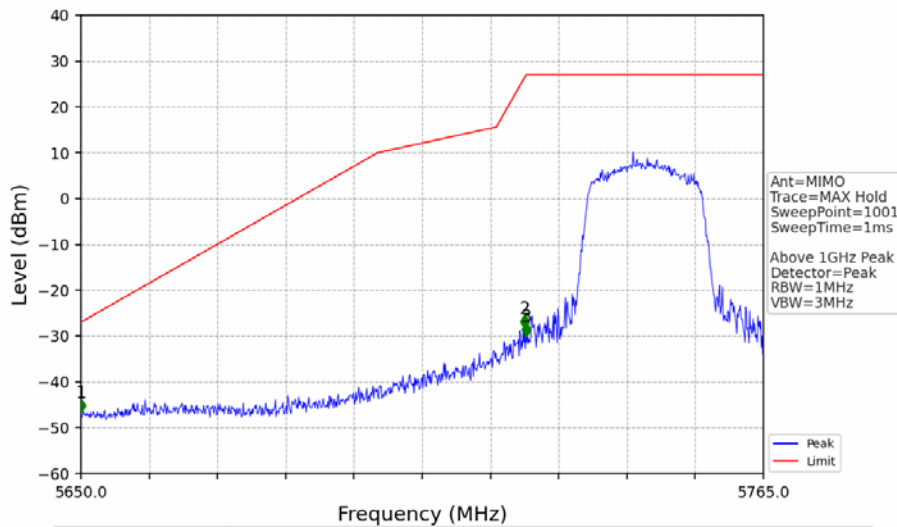

802.11ax(HEW20)_LCH_5745MHz_RU242_Left_MIMO_NTNV

No	Frequency (MHz)	Level (dBm)	Limit (dBm)	Margin (dB)	Status	Remark	No	Frequency (MHz)	Level (dBm)	Limit (dBm)	Margin (dB)	Status	Remark
1	5650.000	-46.83	-27.00	17.16	Pass	Peak	3	5725.000	-30.24	27.00	54.57	Pass	Peak
2	5724.750	-28.50	26.43	52.26	Pass	Peak