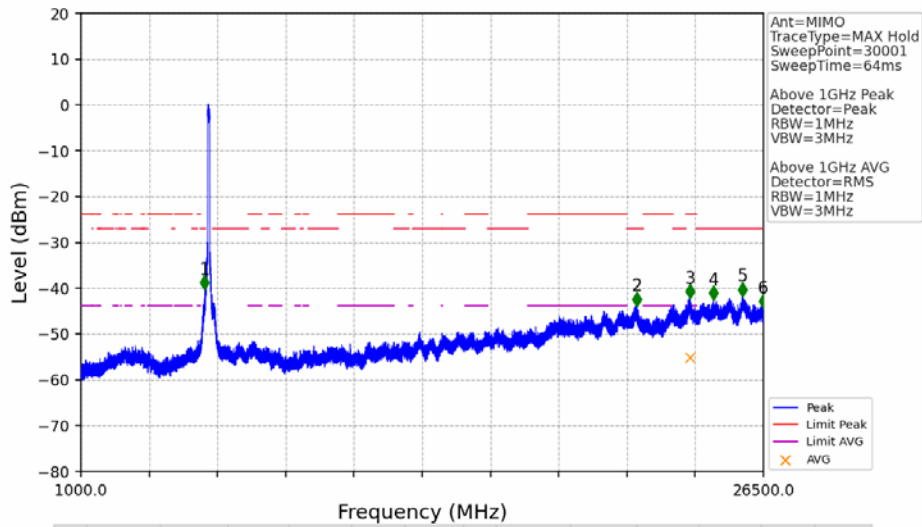

802.11ax(HEW80)_MCH_5775MHz_RU996_Left_MIMO_NTNV

No	Frequency (MHz)	Level (dBm)	Limit (dBm)	Margin (dB)	Status	Remark	No	Frequency (MHz)	Level (dBm)	Limit (dBm)	Margin (dB)	Status	Remark
1	5626.55	-40.38	-27.00	10.71	Pass	Peak	7	5626.55	/	-27.00	/	/	AVG
2	21769.75	-43.94	-27.00	14.27	Pass	Peak	8	21769.75	/	-27.00	/	/	AVG
3	23756.2	-42.23	-21.20	18.36	Pass	Peak	9	23756.2	-55.07	-41.20	11.20	Pass	AVG
4	24643.6	-42.62	-27.00	12.95	Pass	Peak	10	24643.6	/	-27.00	/	/	AVG
5	25717.15	-41.83	-27.00	12.16	Pass	Peak	11	25717.15	/	-27.00	/	/	AVG
6	26486.4	-44.45	-27.00	14.78	Pass	Peak	12	26486.4	/	-27.00	/	/	AVG