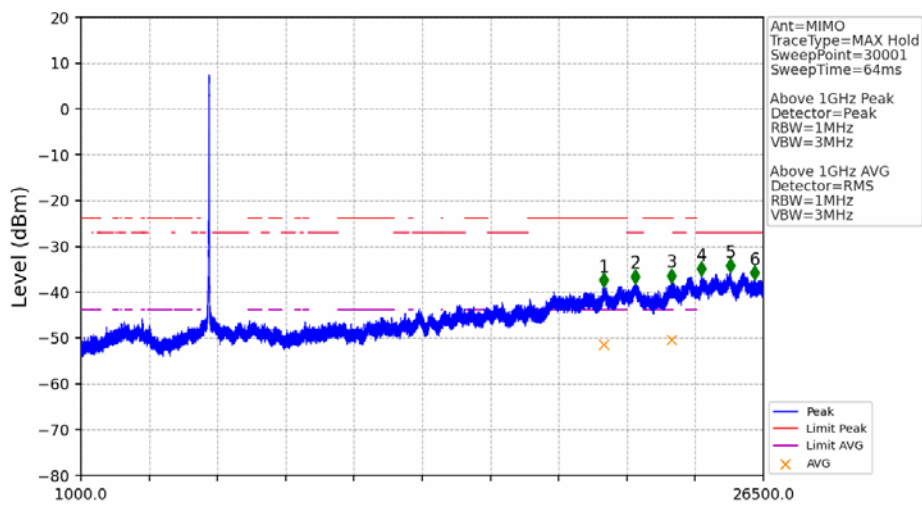

802.11ax(HEW20)_MCH_5785MHz_RU242_Left_MIMO_NTNV

No	Frequency (MHz)	Level (dBm)	Limit (dBm)	Margin (dB)	Status	Remark	No	Frequency (MHz)	Level (dBm)	Limit (dBm)	Margin (dB)	Status	Remark
1	20537.25	-38.92	-21.20	15.05	Pass	Peak	7	20537.25	-51.39	-41.20	7.52	Pass	AVG
2	21701.75	-38.14	-27.00	8.47	Pass	Peak	8	21701.75	/	-27.00	/	/	AVG
3	23063.45	-37.96	-21.20	14.09	Pass	Peak	9	23063.45	-50.38	-41.20	6.50	Pass	AVG
4	24187.15	-36.45	-27.00	6.78	Pass	Peak	10	24187.15	/	-27.00	/	/	AVG
5	25265.8	-35.76	-27.00	6.09	Pass	Peak	11	25265.8	/	-27.00	/	/	AVG
6	26167.65	-37.36	-27.00	7.69	Pass	Peak	12	26167.65	/	-27.00	/	/	AVG