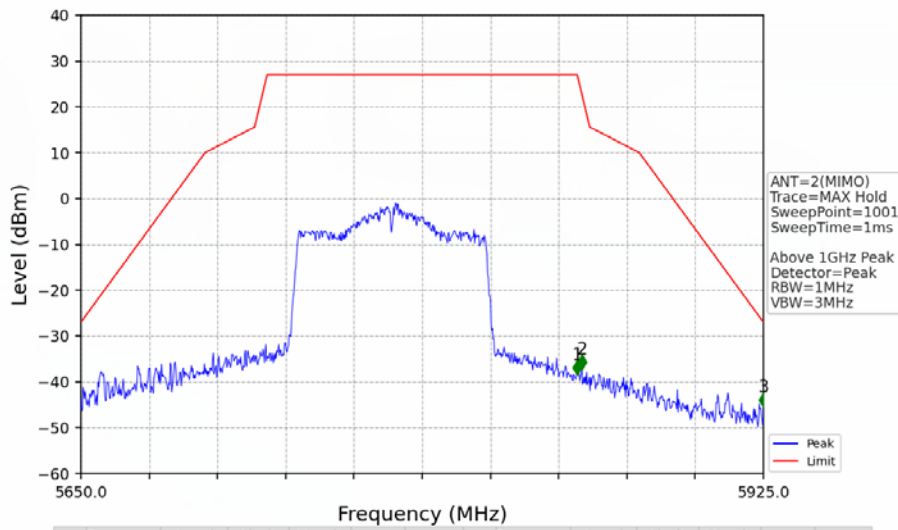

802.11ac(VHT80)\_MCH\_5775MHz\_Ant2\_NTNV

No	Frequency (MHz)	Level (dBm)	Limit (dBm)	Margin (dB)	Status	Remark	No	Frequency (MHz)	Level (dBm)	Limit (dBm)	Margin (dB)	Status	Remark
1	5650.000	-45.70	-27.00	16.03	Pass	Peak	3	5725.000	-36.12	27.00	60.45	Pass	Peak
2	5721.500	-31.73	19.02	48.08	Pass	Peak							

802.11ac(VHT80)\_MCH\_5775MHz\_Ant2\_NTNV

No	Frequency (MHz)	Level (dBm)	Limit (dBm)	Margin (dB)	Status	Remark	No	Frequency (MHz)	Level (dBm)	Limit (dBm)	Margin (dB)	Status	Remark
1	5850.000	-38.44	27.00	62.77	Pass	AVG	3	5925.000	-45.53	-27.00	15.86	Pass	AVG
2	5851.850	-37.22	22.78	57.33	Pass	AVG							

802.11ac(VHT80)\_MCH\_5775MHz\_MIMO\_NTNV

No	Frequency (MHz)	Level (dBm)	Limit (dBm)	Margin (dB)	Status	Remark	No	Frequency (MHz)	Level (dBm)	Limit (dBm)	Margin (dB)	Status	Remark
1	5646.95	-42.60	-27.00	12.93	Pass	Peak	7	5646.95	/	-27.00	/	/	AVG
2	19801.15	-45.71	-21.20	21.84	Pass	Peak	8	19801.15	-59.10	-41.20	15.23	Pass	AVG
3	21151.8	-44.39	-21.20	20.52	Pass	Peak	9	21151.8	-57.73	-41.20	13.86	Pass	AVG
4	23677.15	-42.98	-21.20	19.11	Pass	Peak	10	23677.15	-55.52	-41.20	11.65	Pass	AVG
5	24638.5	-43.05	-27.00	13.38	Pass	Peak	11	24638.5	/	-27.00	/	/	AVG
6	25833.6	-42.22	-27.00	12.55	Pass	Peak	12	25833.6	/	-27.00	/	/	AVG