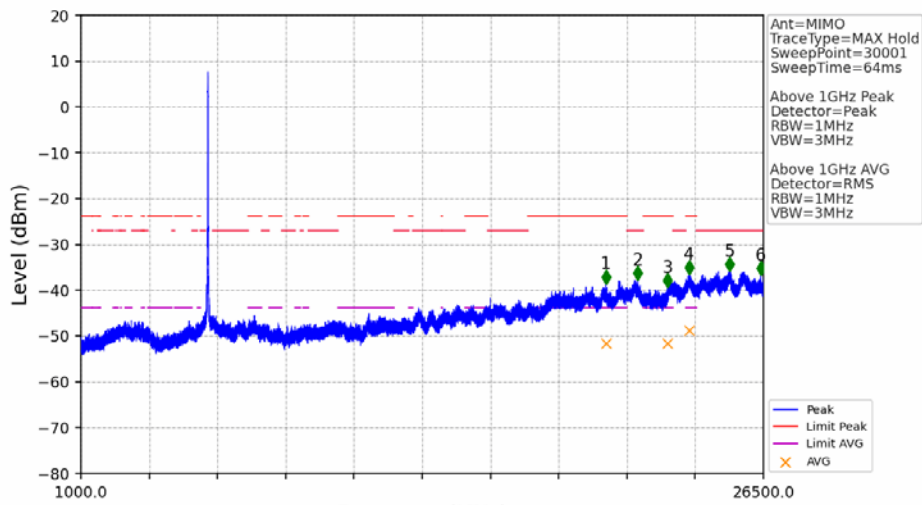

802.11ax(HEW20)\_LCH\_5745MHz\_RU242\_Left\_Ant1\_NTNV

No	Frequency (MHz)	Level (dBm)	Limit (dBm)	Margin (dB)	Status	Remark	No	Frequency (MHz)	Level (dBm)	Limit (dBm)	Margin (dB)	Status	Remark
1	5650.000	-51.01	-27.00	21.34	Pass	Peak	3	5725.000	-42.21	27.00	66.54	Pass	Peak
2	5711.180	-38.51	13.13	48.97	Pass	Peak							

802.11ax(HEW20)\_LCH\_5745MHz\_RU242\_Left\_Ant2\_NTNV

No	Frequency (MHz)	Level (dBm)	Limit (dBm)	Margin (dB)	Status	Remark	No	Frequency (MHz)	Level (dBm)	Limit (dBm)	Margin (dB)	Status	Remark
1	5650.000	-48.92	-27.00	19.25	Pass	Peak	3	5725.000	-30.53	27.00	54.86	Pass	Peak
2	5724.520	-28.87	25.91	52.11	Pass	Peak							

802.11ax(HEW20)\_LCH\_5745MHz\_RU242\_Left\_MIMO\_NTNV

No	Frequency (MHz)	Level (dBm)	Limit (dBm)	Margin (dB)	Status	Remark	No	Frequency (MHz)	Level (dBm)	Limit (dBm)	Margin (dB)	Status	Remark
1	20610.35	-38.64	-21.20	14.77	Pass	Peak	7	20610.35	-51.66	-41.20	7.79	Pass	AVG
2	21808	-37.79	-27.00	8.12	Pass	Peak	8	21808	/	-27.00	/	/	AVG
3	22924.9	-39.48	-21.20	15.61	Pass	Peak	9	22924.9	-51.63	-41.20	7.76	Pass	AVG
4	23717.95	-36.65	-21.20	12.78	Pass	Peak	10	23717.95	-48.83	-41.20	4.96	Pass	AVG
5	25230.95	-35.88	-27.00	6.21	Pass	Peak	11	25230.95	/	-27.00	/	/	AVG
6	26398.85	-36.82	-27.00	7.15	Pass	Peak	12	26398.85	/	-27.00	/	/	AVG