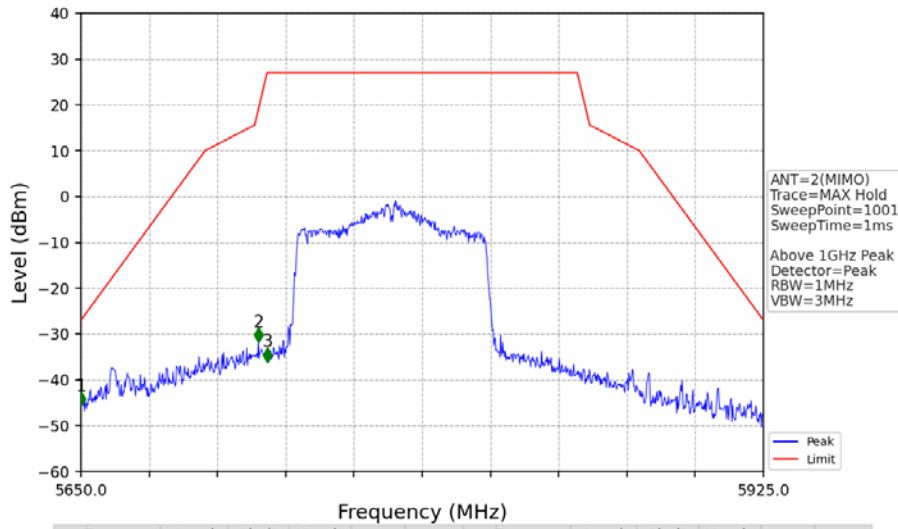

802.11ac(VHT80)\_MCH\_5775MHz\_Ant2\_NTNV

No	Frequency (MHz)	Level (dBm)	Limit (dBm)	Margin (dB)	Status	Remark	No	Frequency (MHz)	Level (dBm)	Limit (dBm)	Margin (dB)	Status	Remark
1	5650.000	-45.70	-27.00	16.03	Pass	Peak	3	5725.000	-36.12	27.00	60.45	Pass	Peak
2	5721.500	-31.73	19.02	48.08	Pass	Peak							

802.11ac(VHT80)\_MCH\_5775MHz\_Ant2\_NTNV

No	Frequency (MHz)	Level (dBm)	Limit (dBm)	Margin (dB)	Status	Remark	No	Frequency (MHz)	Level (dBm)	Limit (dBm)	Margin (dB)	Status	Remark
1	5850.000	-38.44	27.00	62.77	Pass	AVG	3	5925.000	-45.53	-27.00	15.86	Pass	AVG
2	5851.850	-37.22	22.78	57.33	Pass	AVG							

802.11ac(VHT80)\_MCH\_5775MHz\_MIMO\_NTNV

No	Frequency (MHz)	Level (dBm)	Limit (dBm)	Margin (dB)	Status	Remark	No	Frequency (MHz)	Level (dBm)	Limit (dBm)	Margin (dB)	Status	Remark
1	5646.95	-42.60	-27.00	12.93	Pass	Peak	7	5646.95	/	-27.00	/	/	AVG
2	19801.15	-45.71	-21.20	21.84	Pass	Peak	8	19801.15	-59.10	-41.20	15.23	Pass	AVG
3	21151.8	-44.39	-21.20	20.52	Pass	Peak	9	21151.8	-57.73	-41.20	13.86	Pass	AVG
4	23677.15	-42.98	-21.20	19.11	Pass	Peak	10	23677.15	-55.52	-41.20	11.65	Pass	AVG
5	24638.5	-43.05	-27.00	13.38	Pass	Peak	11	24638.5	/	-27.00	/	/	AVG
6	25833.6	-42.22	-27.00	12.55	Pass	Peak	12	25833.6	/	-27.00	/	/	AVG