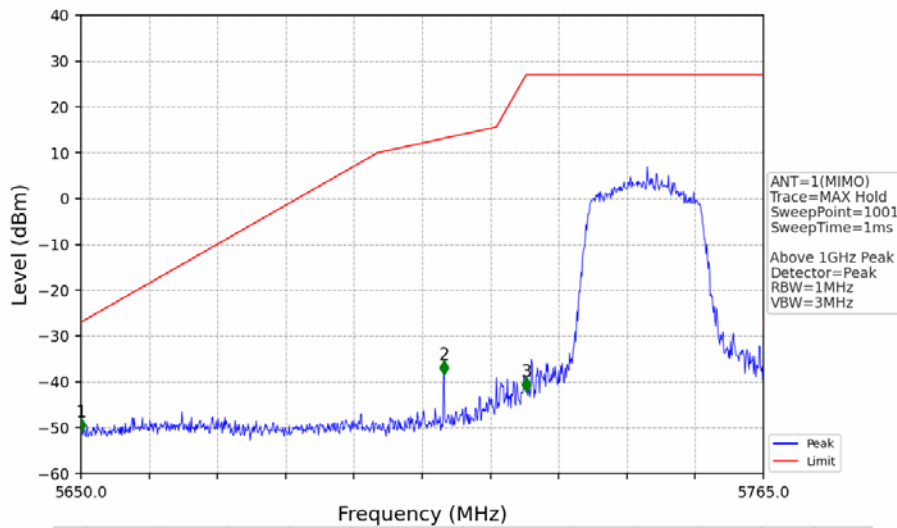

802.11ac(VHT80)\_MCH\_5775MHz\_MIMO\_NTNV

No	Frequency (MHz)	Level (dBm)	Limit (dBm)	Margin (dB)	Status	Remark	No	Frequency (MHz)	Level (dBm)	Limit (dBm)	Margin (dB)	Status	Remark
1	5646.95	-42.60	-27.00	12.93	Pass	Peak	7	5646.95	/	-27.00	/	/	AVG
2	19801.15	-45.71	-21.20	21.84	Pass	Peak	8	19801.15	-59.10	-41.20	15.23	Pass	AVG
3	21151.8	-44.39	-21.20	20.52	Pass	Peak	9	21151.8	-57.73	-41.20	13.86	Pass	AVG
4	23677.15	-42.98	-21.20	19.11	Pass	Peak	10	23677.15	-55.52	-41.20	11.65	Pass	AVG
5	24638.5	-43.05	-27.00	13.38	Pass	Peak	11	24638.5	/	-27.00	/	/	AVG
6	25833.6	-42.22	-27.00	12.55	Pass	Peak	12	25833.6	/	-27.00	/	/	AVG

802.11ac(VHT80)\_MCH\_5775MHz\_MIMO\_NTNV

No	Frequency (MHz)	Level (dBm)	Limit (dBm)	Margin (dB)	Status	Remark	No	Frequency (MHz)	Level (dBm)	Limit (dBm)	Margin (dB)	Status	Remark
1	5650.000	-44.79	-27.00	15.12	Pass	Peak	3	5725.000	-33.51	27.00	57.84	Pass	Peak
2	5721.500	-31.00	19.02	47.35	Pass	Peak							

802.11ac(VHT80)\_MCH\_5775MHz\_MIMO\_NTNV

No	Frequency (MHz)	Level (dBm)	Limit (dBm)	Margin (dB)	Status	Remark	No	Frequency (MHz)	Level (dBm)	Limit (dBm)	Margin (dB)	Status	Remark
1	5850.000	-37.84	27.00	62.17	Pass	AVG	3	5925.000	-44.32	-27.00	14.65	Pass	AVG
2	5851.850	-35.68	22.78	55.79	Pass	AVG							

802.11ax(HEW20)\_LCH\_5745MHz\_RU242\_Left\_Ant1\_NTNV

No	Frequency (MHz)	Level (dBm)	Limit (dBm)	Margin (dB)	Status	Remark	No	Frequency (MHz)	Level (dBm)	Limit (dBm)	Margin (dB)	Status	Remark
1	5650.000	-51.01	-27.00	21.34	Pass	Peak	3	5725.000	-42.21	27.00	66.54	Pass	Peak
2	5711.180	-38.51	13.13	48.97	Pass	Peak							