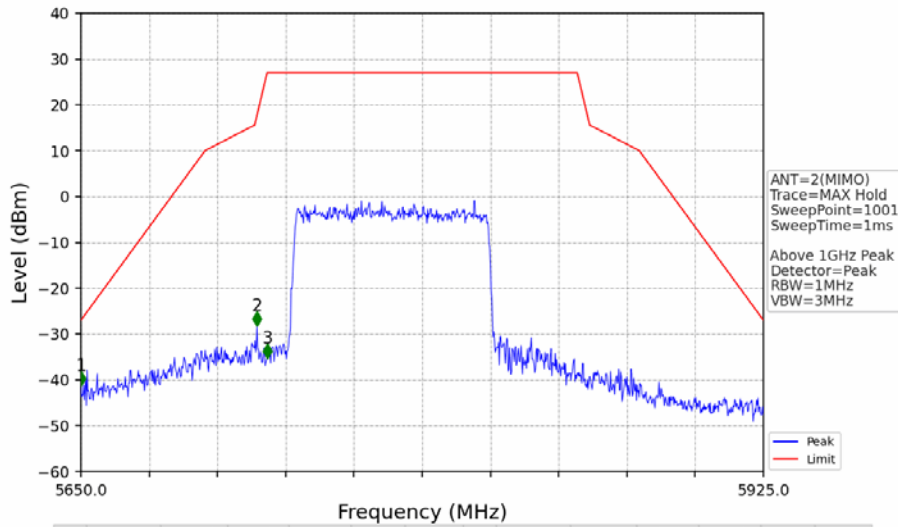

802.11ax(HEW80)_MCH_5775MHz_RU996_Left_Ant2_NTNV

No	Frequency (MHz)	Level (dBm)	Limit (dBm)	Margin (dB)	Status	Remark	No	Frequency (MHz)	Level (dBm)	Limit (dBm)	Margin (dB)	Status	Remark
1	5650.000	-41.27	-27.00	11.60	Pass	Peak	3	5725.000	-35.36	27.00	59.69	Pass	Peak
2	5720.950	-28.31	17.77	43.40	Pass	Peak