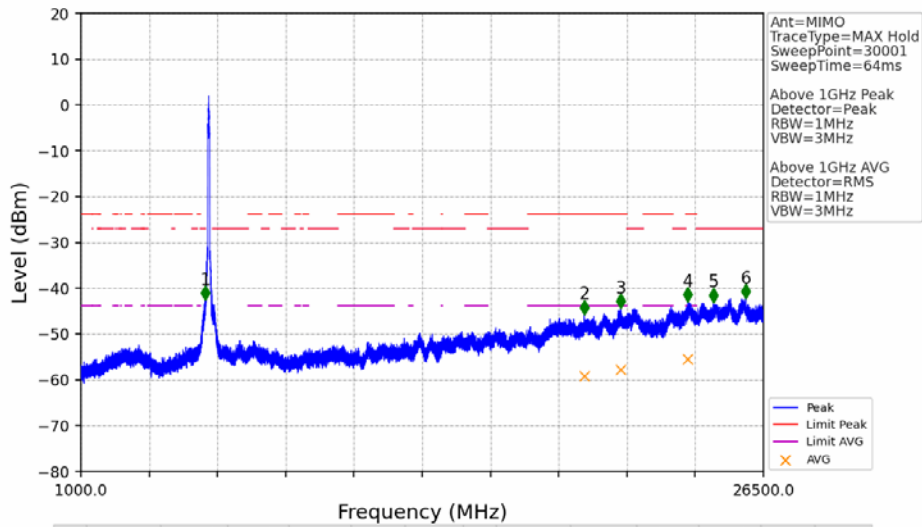

802.11ac(VHT80)\_MCH\_5775MHz\_Ant2\_NTNV

No	Frequency (MHz)	Level (dBm)	Limit (dBm)	Margin (dB)	Status	Remark	No	Frequency (MHz)	Level (dBm)	Limit (dBm)	Margin (dB)	Status	Remark
1	5650.000	-45.70	-27.00	16.03	Pass	Peak	3	5725.000	-36.12	27.00	60.45	Pass	Peak
2	5721.500	-31.73	19.02	48.08	Pass	Peak							

802.11ac(VHT80)\_MCH\_5775MHz\_Ant2\_NTNV

No	Frequency (MHz)	Level (dBm)	Limit (dBm)	Margin (dB)	Status	Remark	No	Frequency (MHz)	Level (dBm)	Limit (dBm)	Margin (dB)	Status	Remark
1	5850.000	-38.44	27.00	62.77	Pass	AVG	3	5925.000	-45.53	-27.00	15.86	Pass	AVG
2	5851.850	-37.22	22.78	57.33	Pass	AVG							

802.11ac(VHT80)\_MCH\_5775MHz\_MIMO\_NTNV

No	Frequency (MHz)	Level (dBm)	Limit (dBm)	Margin (dB)	Status	Remark	No	Frequency (MHz)	Level (dBm)	Limit (dBm)	Margin (dB)	Status	Remark
1	5646.95	-42.60	-27.00	12.93	Pass	Peak	7	5646.95	/	-27.00	/	/	AVG
2	19801.15	-45.71	-21.20	21.84	Pass	Peak	8	19801.15	-59.10	-41.20	15.23	Pass	AVG
3	21151.8	-44.39	-21.20	20.52	Pass	Peak	9	21151.8	-57.73	-41.20	13.86	Pass	AVG
4	23677.15	-42.98	-21.20	19.11	Pass	Peak	10	23677.15	-55.52	-41.20	11.65	Pass	AVG
5	24638.5	-43.05	-27.00	13.38	Pass	Peak	11	24638.5	/	-27.00	/	/	AVG
6	25833.6	-42.22	-27.00	12.55	Pass	Peak	12	25833.6	/	-27.00	/	/	AVG