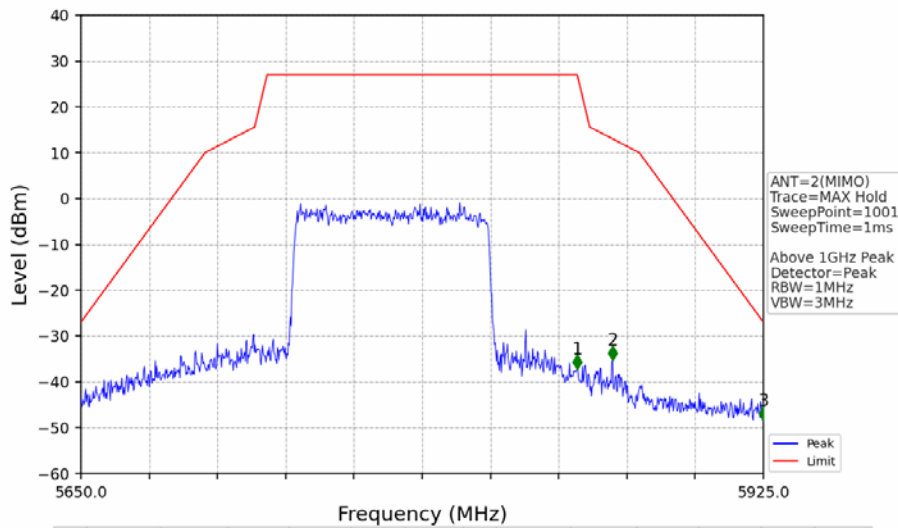

802.11ax(HEW80)_MCH_5775MHz_RU996_Left_Ant2_NTNV

No	Frequency (MHz)	Level (dBm)	Limit (dBm)	Margin (dB)	Status	Remark	No	Frequency (MHz)	Level (dBm)	Limit (dBm)	Margin (dB)	Status	Remark
1	5850.000	-37.31	27.00	61.64	Pass	AVG	3	5925.000	-48.55	-27.00	18.88	Pass	AVG
2	5864.225	-35.37	13.02	45.72	Pass	AVG