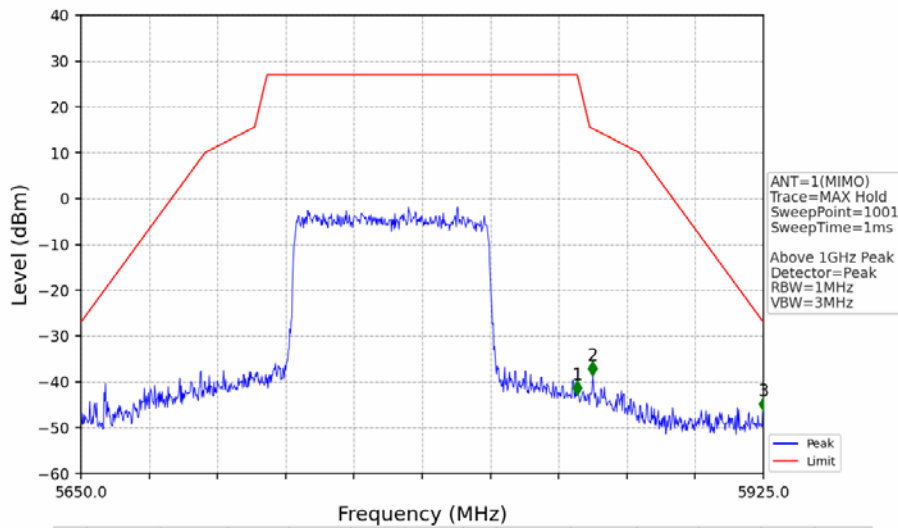

802.11ax(HEW80)_MCH_5775MHz_RU996_Left_Ant1_NTNV

No	Frequency (MHz)	Level (dBm)	Limit (dBm)	Margin (dB)	Status	Remark	No	Frequency (MHz)	Level (dBm)	Limit (dBm)	Margin (dB)	Status	Remark
1	5850.000	-42.89	27.00	67.22	Pass	AVG	3	5925.000	-46.48	-27.00	16.81	Pass	AVG
2	5856.250	-38.69	15.25	51.27	Pass	AVG