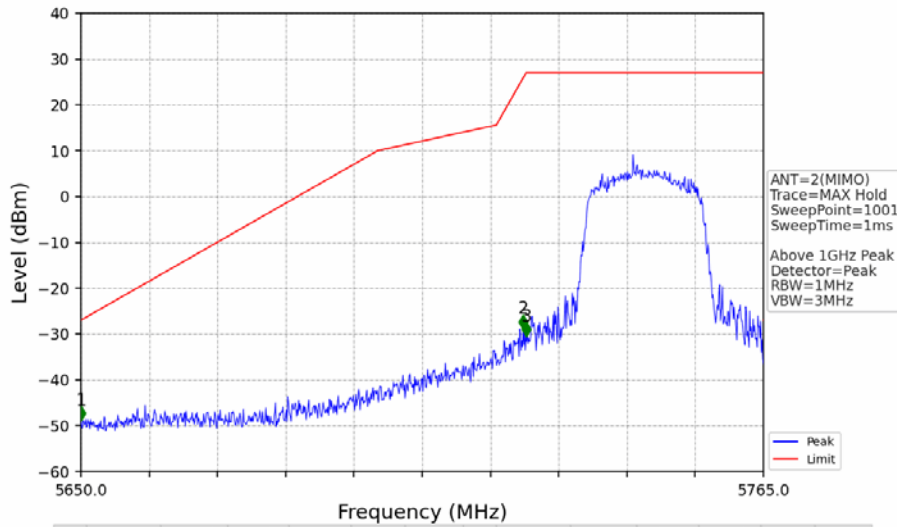

802.11ac(VHT80)\_MCH\_5775MHz\_MIMO\_NTNV

No	Frequency (MHz)	Level (dBm)	Limit (dBm)	Margin (dB)	Status	Remark	No	Frequency (MHz)	Level (dBm)	Limit (dBm)	Margin (dB)	Status	Remark
1	5650.000	-44.79	-27.00	15.12	Pass	Peak	3	5725.000	-33.51	27.00	57.84	Pass	Peak
2	5721.500	-31.00	19.02	47.35	Pass	Peak							

802.11ac(VHT80)\_MCH\_5775MHz\_MIMO\_NTNV

No	Frequency (MHz)	Level (dBm)	Limit (dBm)	Margin (dB)	Status	Remark	No	Frequency (MHz)	Level (dBm)	Limit (dBm)	Margin (dB)	Status	Remark
1	5850.000	-37.84	27.00	62.17	Pass	AVG	3	5925.000	-44.32	-27.00	14.65	Pass	AVG
2	5851.850	-35.68	22.78	55.79	Pass	AVG							

802.11ax(HEW20)\_LCH\_5745MHz\_RU242\_Left\_Ant1\_NTNV

No	Frequency (MHz)	Level (dBm)	Limit (dBm)	Margin (dB)	Status	Remark	No	Frequency (MHz)	Level (dBm)	Limit (dBm)	Margin (dB)	Status	Remark
1	5650.000	-51.01	-27.00	21.34	Pass	Peak	3	5725.000	-42.21	27.00	66.54	Pass	Peak
2	5711.180	-38.51	13.13	48.97	Pass	Peak							

802.11ax(HEW20)\_LCH\_5745MHz\_RU242\_Left\_Ant2\_NTNV

No	Frequency (MHz)	Level (dBm)	Limit (dBm)	Margin (dB)	Status	Remark	No	Frequency (MHz)	Level (dBm)	Limit (dBm)	Margin (dB)	Status	Remark
1	5650.000	-48.92	-27.00	19.25	Pass	Peak	3	5725.000	-30.53	27.00	54.86	Pass	Peak
2	5724.520	-28.87	25.91	52.11	Pass	Peak							