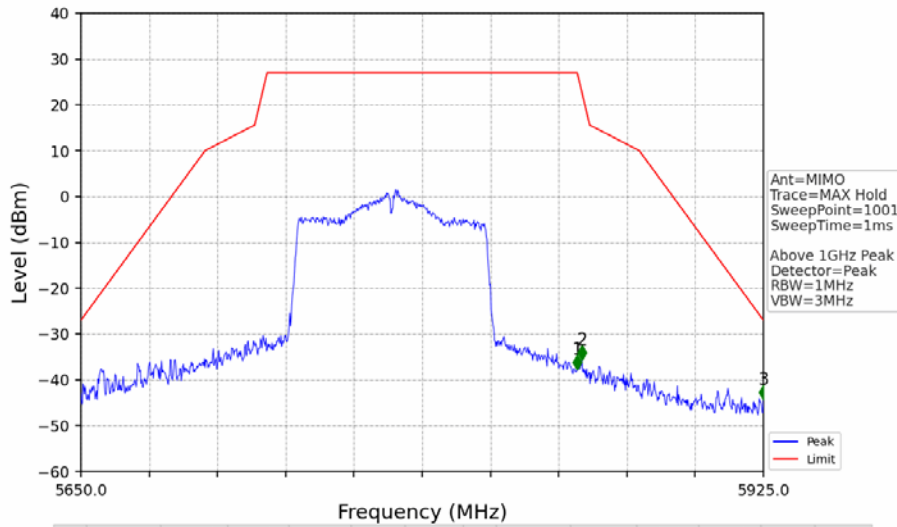

802.11ac(VHT80)_MCH_5775MHz_MIMO_NTNV

No	Frequency (MHz)	Level (dBm)	Limit (dBm)	Margin (dB)	Status	Remark	No	Frequency (MHz)	Level (dBm)	Limit (dBm)	Margin (dB)	Status	Remark
1	5850.000	-37.84	27.00	62.17	Pass	AVG	3	5925.000	-44.32	-27.00	14.65	Pass	AVG
2	5851.850	-35.68	22.78	55.79	Pass	AVG