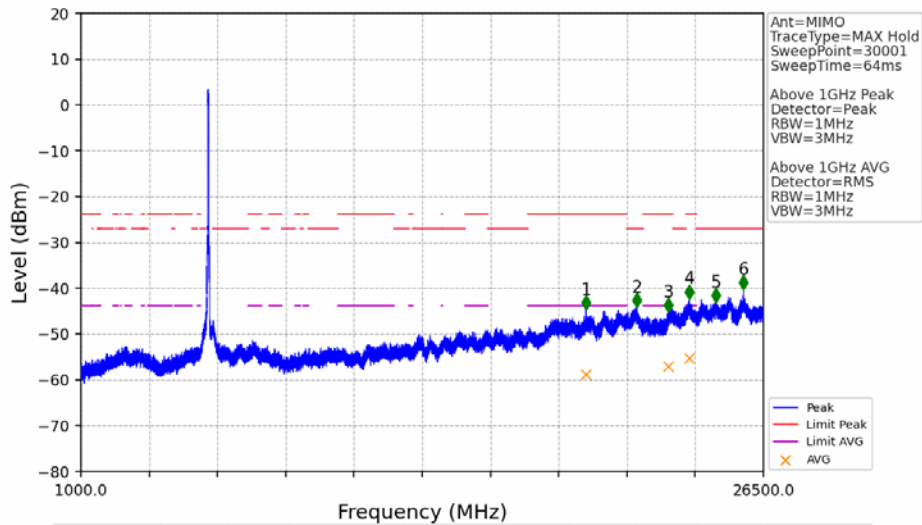

802.11ax(HEW40)_LCH_5755MHz_RU484_Left_MIMO_NTNV

No	Frequency (MHz)	Level (dBm)	Limit (dBm)	Margin (dB)	Status	Remark	No	Frequency (MHz)	Level (dBm)	Limit (dBm)	Margin (dB)	Status	Remark
1	19871.7	-44.71	-21.20	20.84	Pass	Peak	7	19871.7	-58.86	-41.20	14.99	Pass	AVG
2	21767.2	-44.23	-27.00	14.56	Pass	Peak	8	21767.2	/	-27.00	/	/	AVG
3	22945.3	-45.22	-21.20	21.35	Pass	Peak	9	22945.3	-57.09	-41.20	13.22	Pass	AVG
4	23740.9	-42.34	-21.20	18.47	Pass	Peak	10	23740.9	-55.38	-41.20	11.51	Pass	AVG
5	24727.75	-43.12	-27.00	13.45	Pass	Peak	11	24727.75	/	-27.00	/	/	AVG
6	25760.5	-40.33	-27.00	10.66	Pass	Peak	12	25760.5	/	-27.00	/	/	AVG