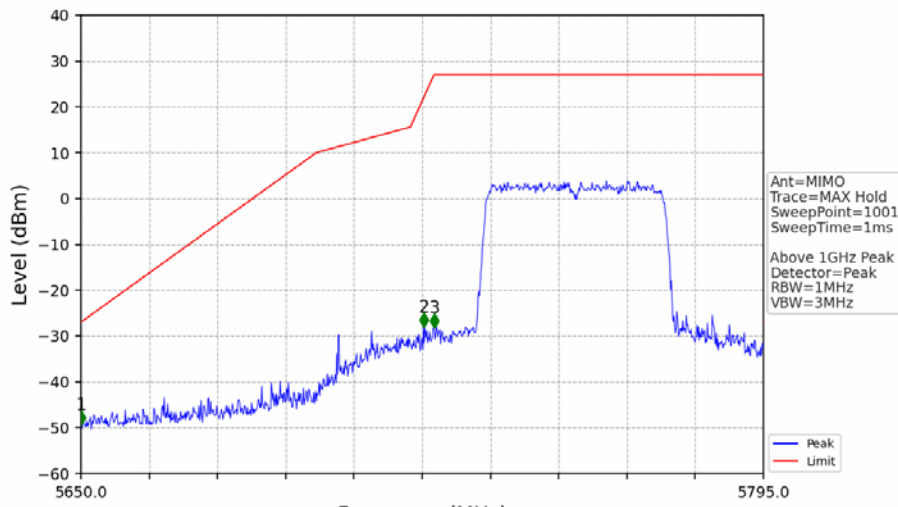

802.11ax(HEW40)_LCH_5755MHz_RU484_Left_MIMO_NTNV

No	Frequency (MHz)	Level (dBm)	Limit (dBm)	Margin (dB)	Status	Remark	No	Frequency (MHz)	Level (dBm)	Limit (dBm)	Margin (dB)	Status	Remark
1	5650.000	-49.45	-27.00	19.78	Pass	Peak	3	5725.000	-28.27	27.00	52.60	Pass	Peak
2	5722.790	-28.05	21.96	47.35	Pass	Peak