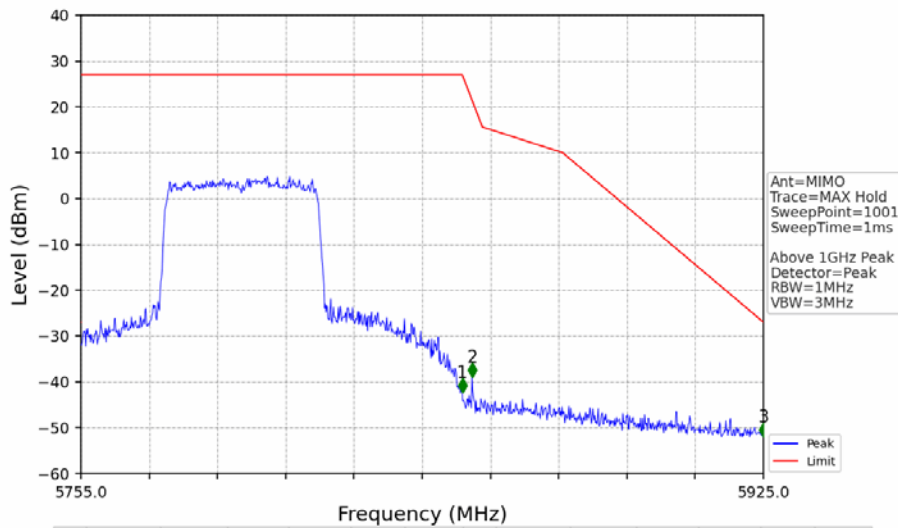

802.11ax(HEW40)_HCH_5795MHz_RU484_Left_MIMO_NTNV

No	Frequency (MHz)	Level (dBm)	Limit (dBm)	Margin (dB)	Status	Remark	No	Frequency (MHz)	Level (dBm)	Limit (dBm)	Margin (dB)	Status	Remark
1	5850.000	-42.38	27.00	66.70	Pass	Peak	3	5925.000	-52.02	-27.00	22.35	Pass	Peak
2	5852.410	-39.01	21.51	57.84	Pass	Peak