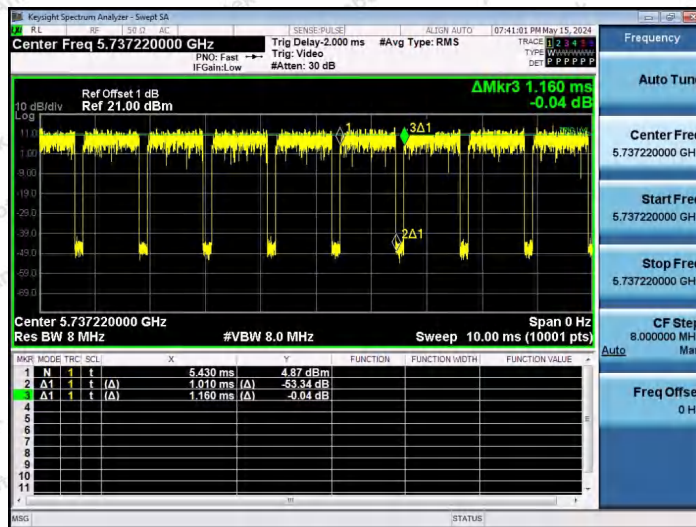

Hotline 400-003-0500  
 www.anbotek.com.cn

NTNV-11AX20SISO-Ant1-5825-106Tone-RU53

NTNV-11AX20SISO-Ant1-5825-106Tone-RU54

NTNV-11AX40SISO-Ant1-5755-26Tone-RU0