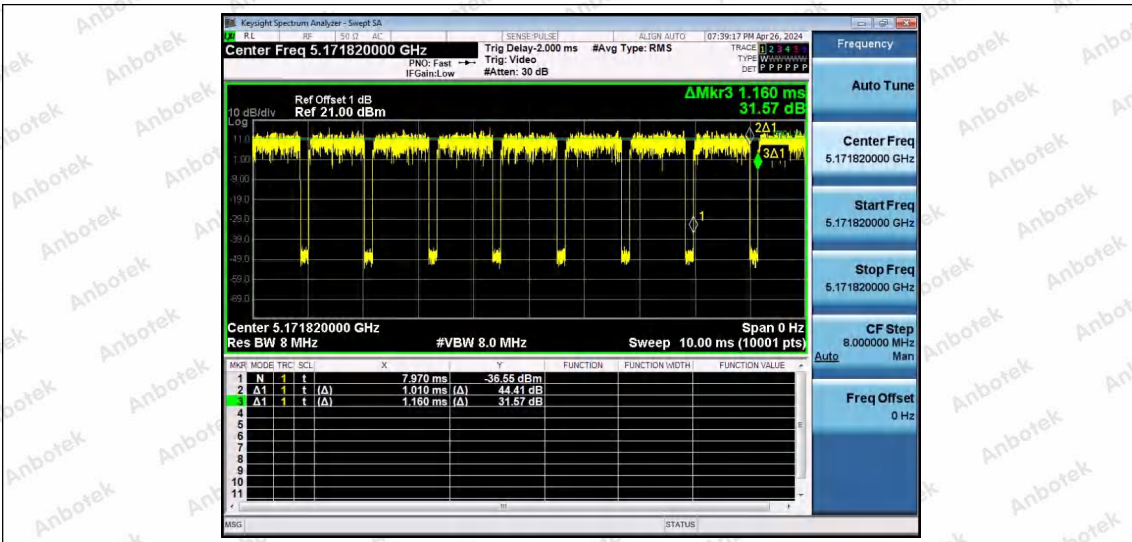

## Test Graphs

NTNV-11AX20SISO-Ant1-5180-26Tone-RU0

NTNV-11AX20SISO-Ant1-5180-26Tone-RU4

NTNV-11AX20SISO-Ant1-5180-26Tone-RU8