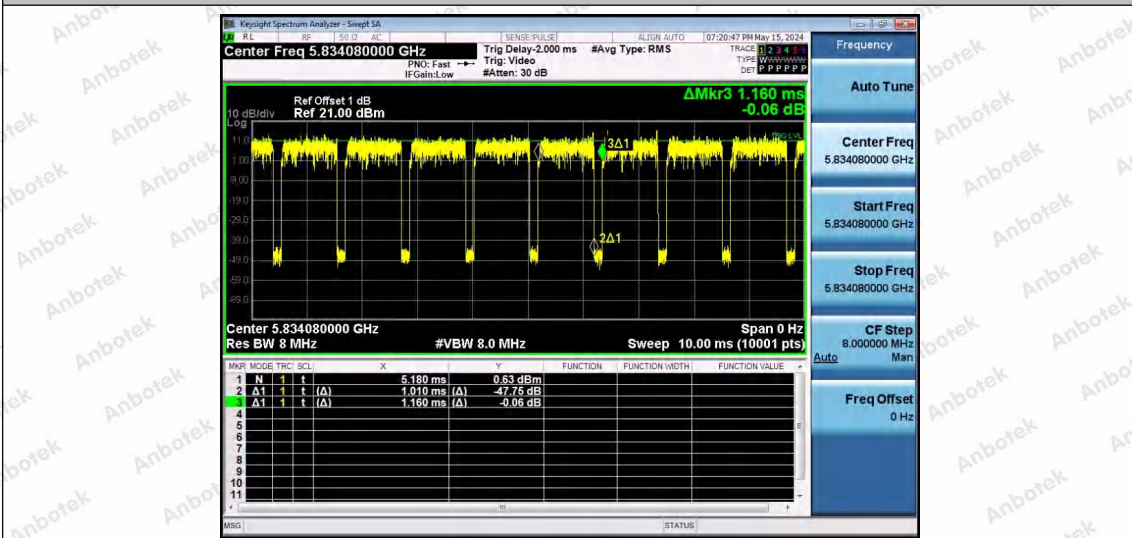

Hotline  
 400-003-0500  
 www.anbotek.com.cn

NTNV-11AX20SISO-Ant1-5825-26Tone-RU0

NTNV-11AX20SISO-Ant1-5825-26Tone-RU4

NTNV-11AX20SISO-Ant1-5825-26Tone-RU8