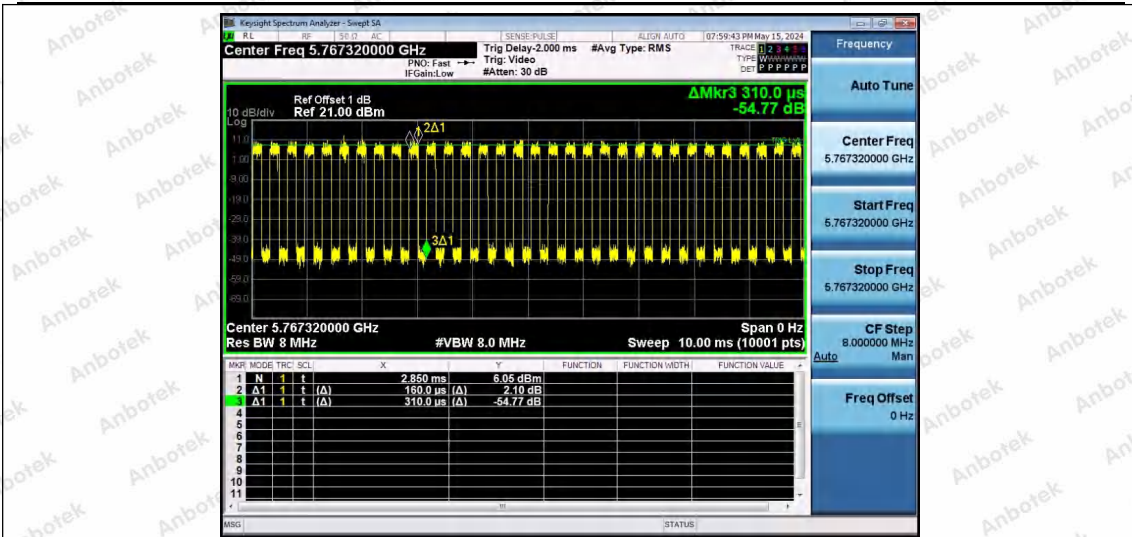

NTNV-11AX40SISO-Ant1-5755-242Tone-RU62