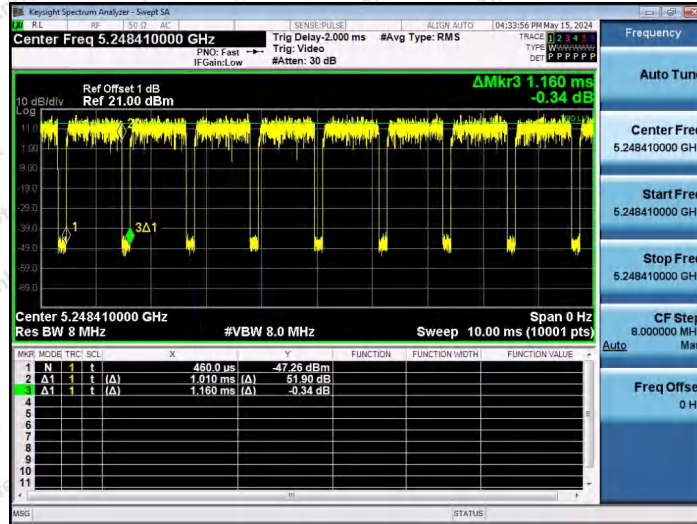

NTNV-11AX20SISO-Ant1-5240-26Tone-RU8