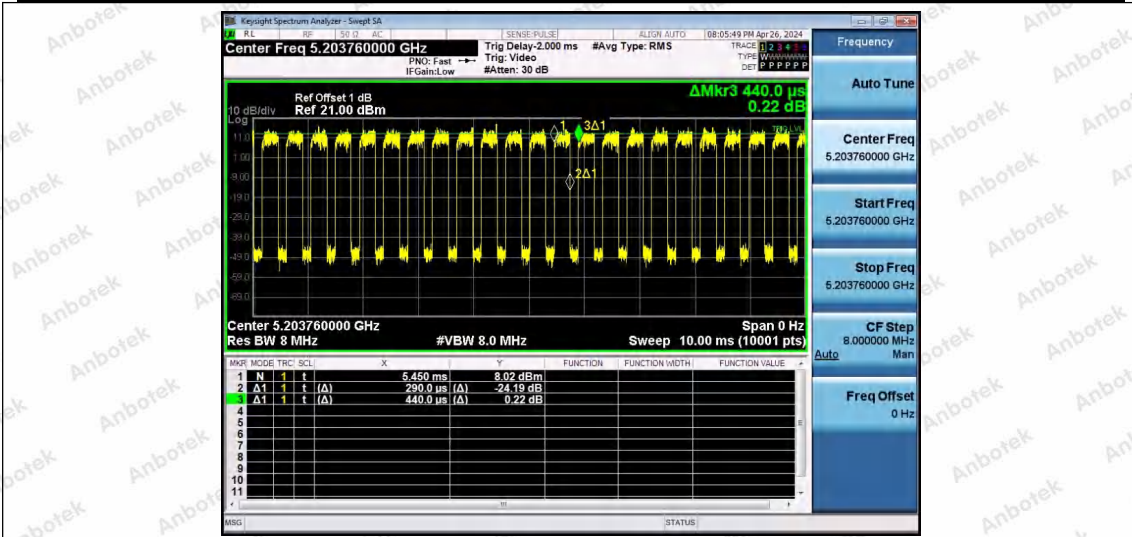

NTNV-11AX20SISO-Ant1-5200-106Tone-RU54