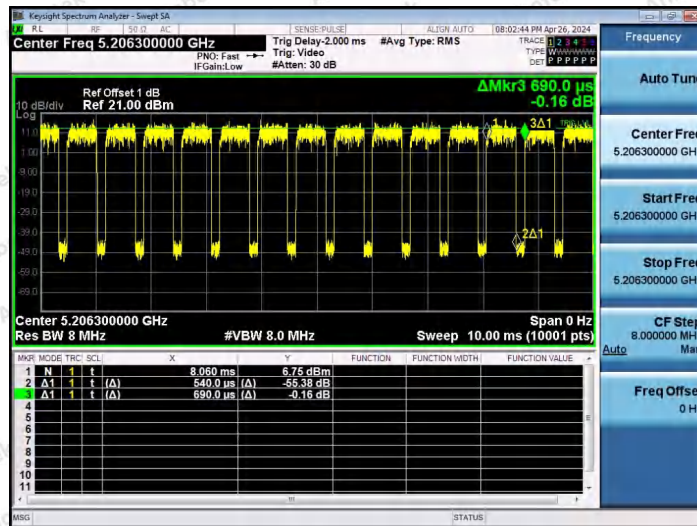

NTNV-11AX20SISO-Ant1-5200-52Tone-RU40