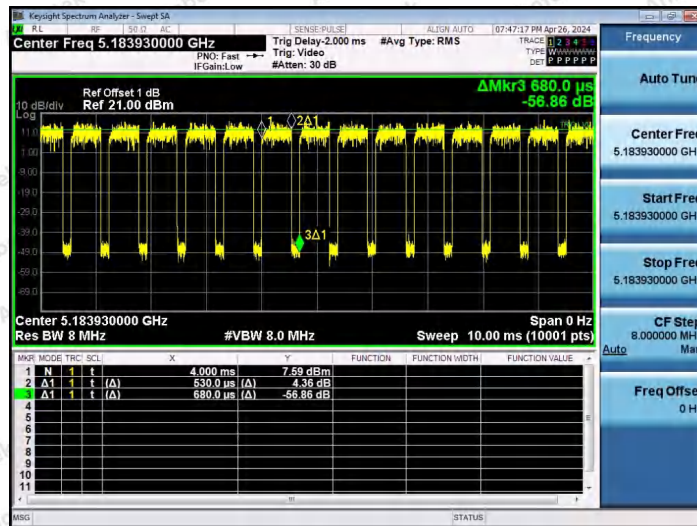

NTNV-11AX20SISO-Ant1-5180-52Tone-RU39