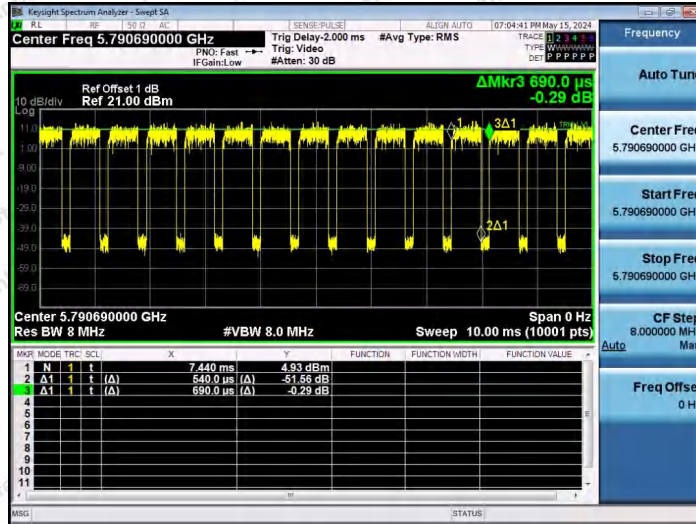

NTNV-11AX20SISO-Ant1-5785-52Tone-RU40