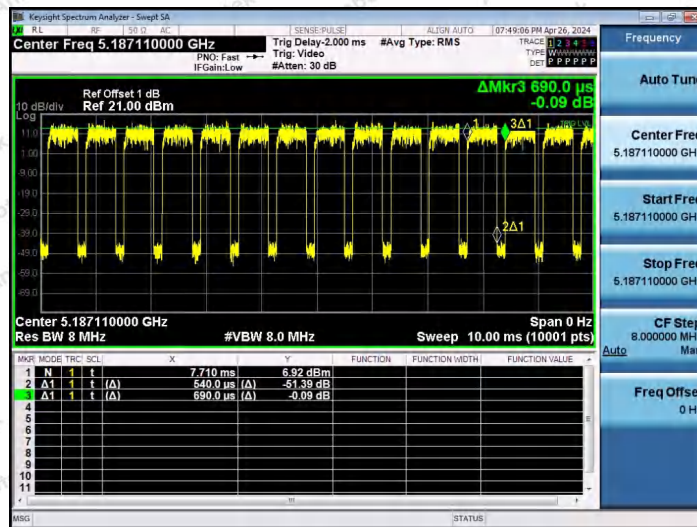

NTNV-11AX20SISO-Ant1-5180-52Tone-RU40

Shenzhen Anbotek Compliance Laboratory Limited

Address: 1/F., Building D, Sogood Science and Technology Park, Sanwei Community, Hangcheng Street, Bao'an District, Shenzhen, Guangdong, China.
Tel: (86) 0755-26066440 Fax: (86) 0755-26014772 Email: service@anbotek.com

Hotline 400-003-0500
www.anbotek.com.cn