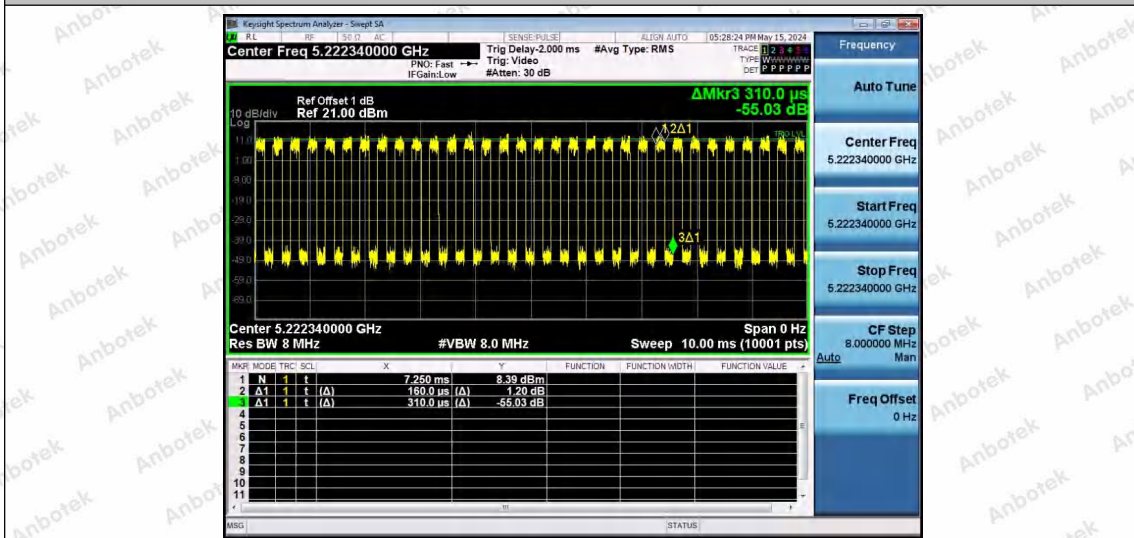

Hotline 400-003-0500  
 www.anbotek.com.cn

NTNV-11AX40SISO-Ant1-5230-106Tone-RU53

NTNV-11AX40SISO-Ant1-5230-106Tone-RU56

NTNV-11AX40SISO-Ant1-5230-242Tone-RU61