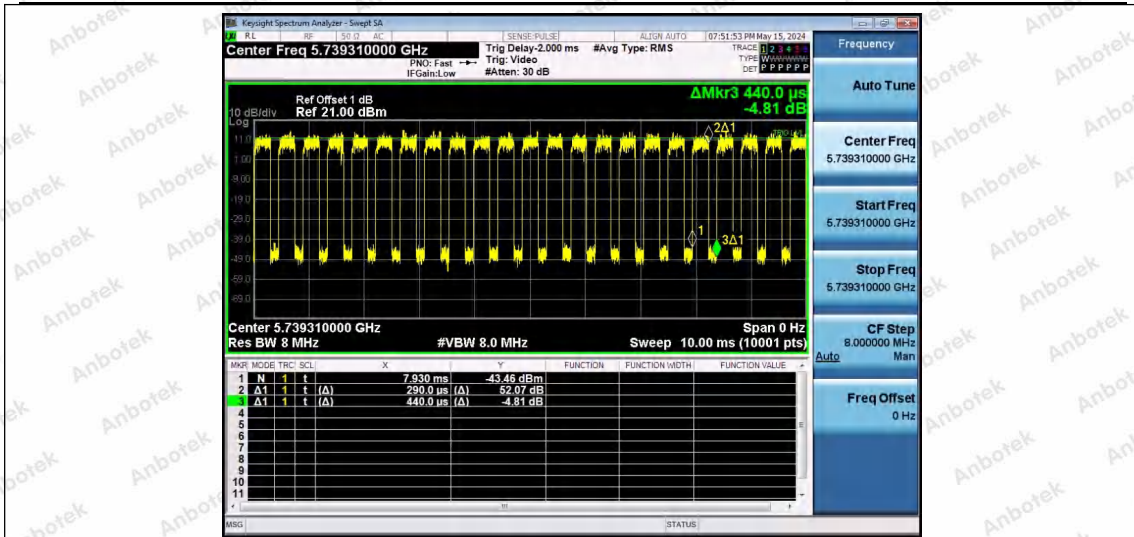

NTNV-11AX40SISO-Ant1-5755-106Tone-RU53