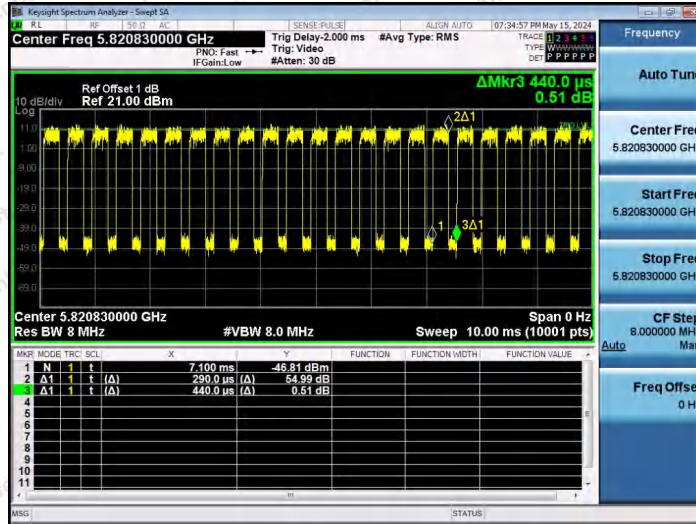

NTNV-11AX20SISO-Ant1-5825-106Tone-RU53