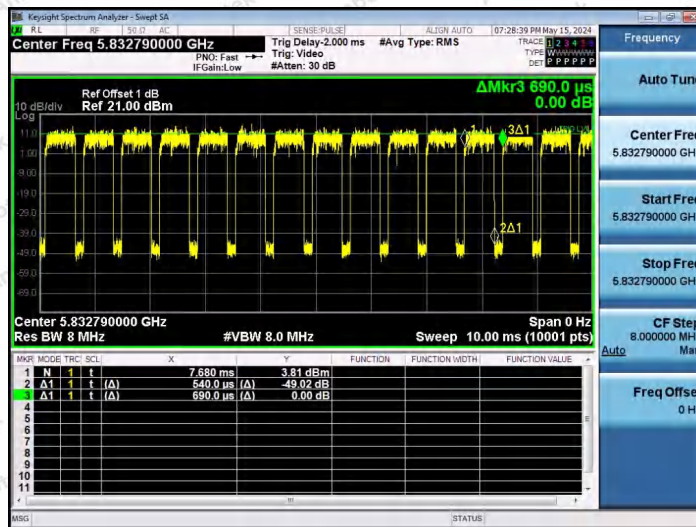

Hotline 400-003-0500  
 www.anbotek.com.cn

NTNV-11AX20SISO-Ant1-5825-52Tone-RU37

NTNV-11AX20SISO-Ant1-5825-52Tone-RU39

NTNV-11AX20SISO-Ant1-5825-52Tone-RU40