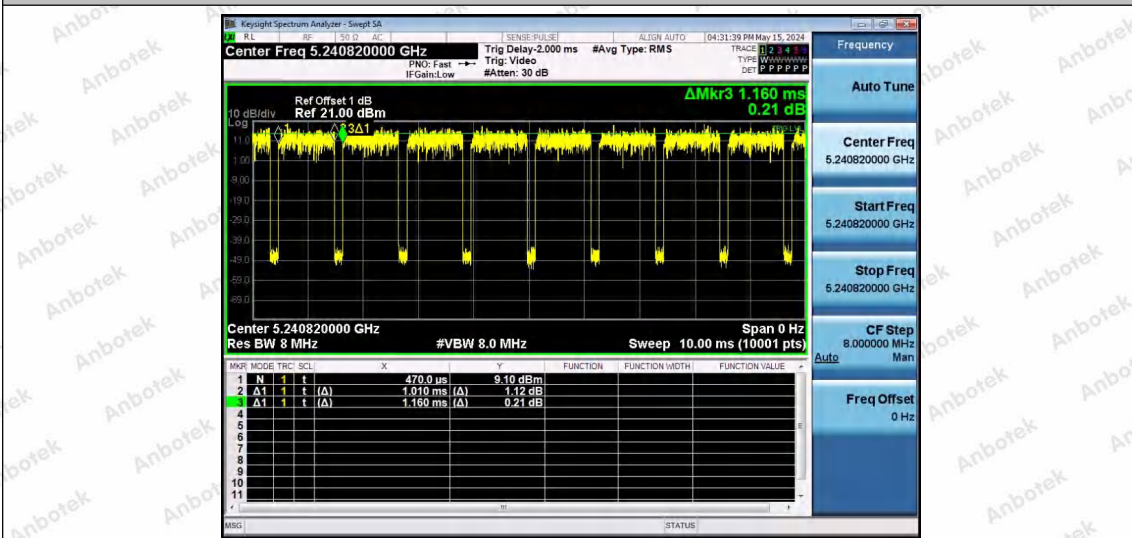

Hotline 400-003-0500  
 www.anbotek.com.cn

NTNV-11AX20SISO-Ant1-5200-106Tone-RU54

NTNV-11AX20SISO-Ant1-5240-26Tone-RU0

NTNV-11AX20SISO-Ant1-5240-26Tone-RU4