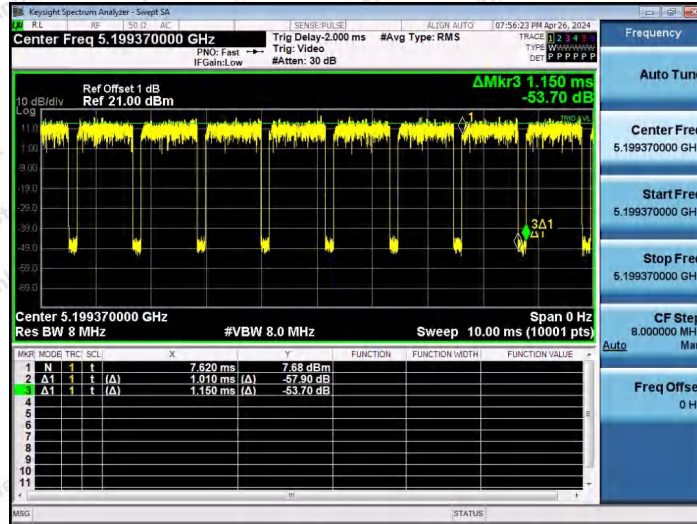

NTNV-11AX20SISO-Ant1-5200-26Tone-RU4