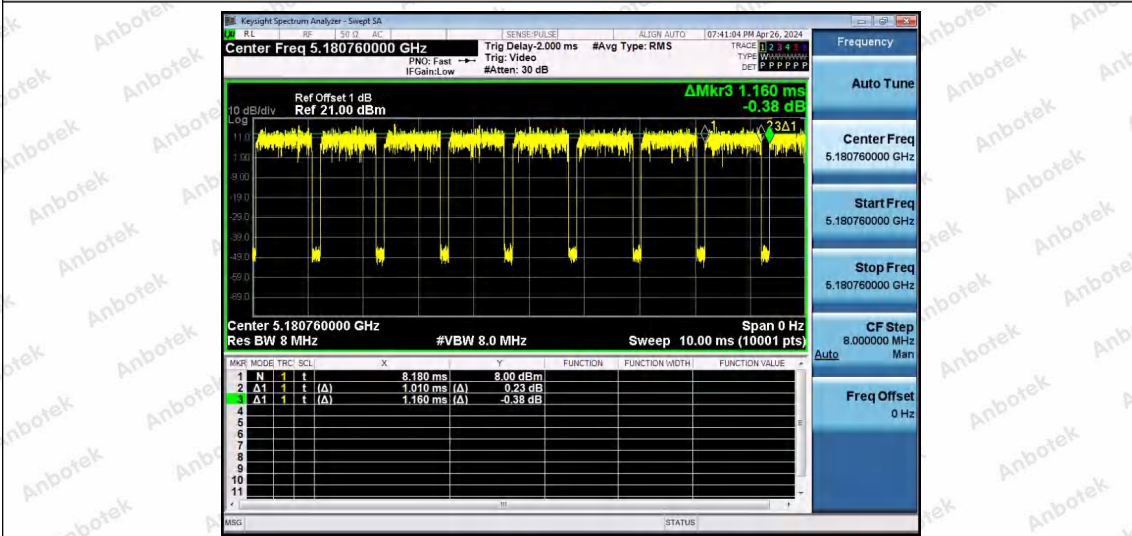

## Test Graphs

NTNV-11AX20SISO-Ant1-5180-26Tone-RU0

NTNV-11AX20SISO-Ant1-5180-26Tone-RU4

NTNV-11AX20SISO-Ant1-5180-26Tone-RU8