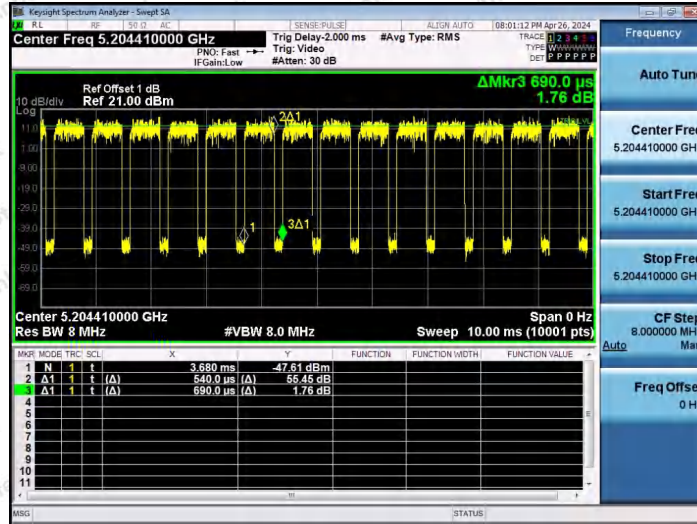

NTNV-11AX20SISO-Ant1-5200-52Tone-RU39