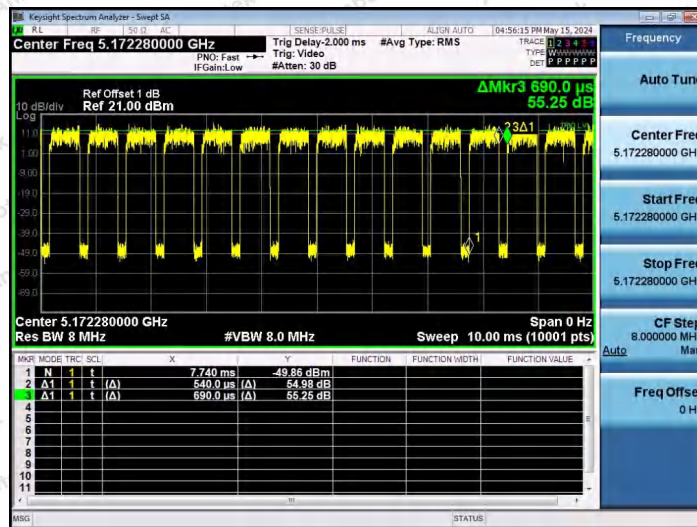

Hotline 400-003-0500  
www.anbotek.com.cn

NTNV-11AX40SISO-Ant1-5190-26Tone-RU0

NTNV-11AX40SISO-Ant1-5190-26Tone-RU17

NTNV-11AX40SISO-Ant1-5190-52Tone-RU37