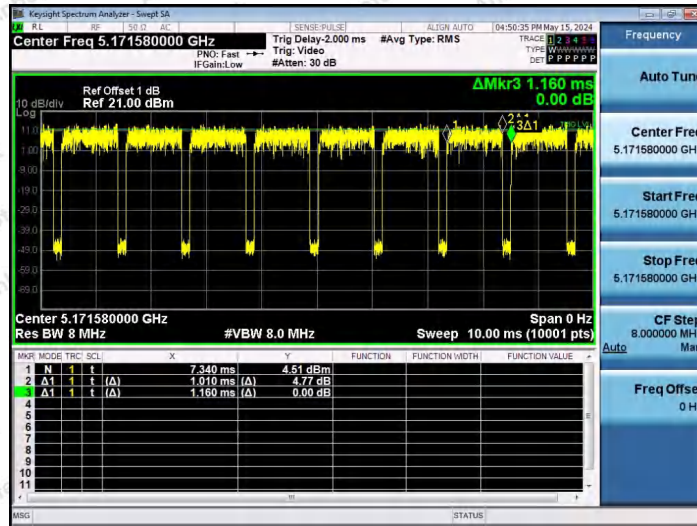

NTNV-11AX40SISO-Ant1-5190-26Tone-RU0