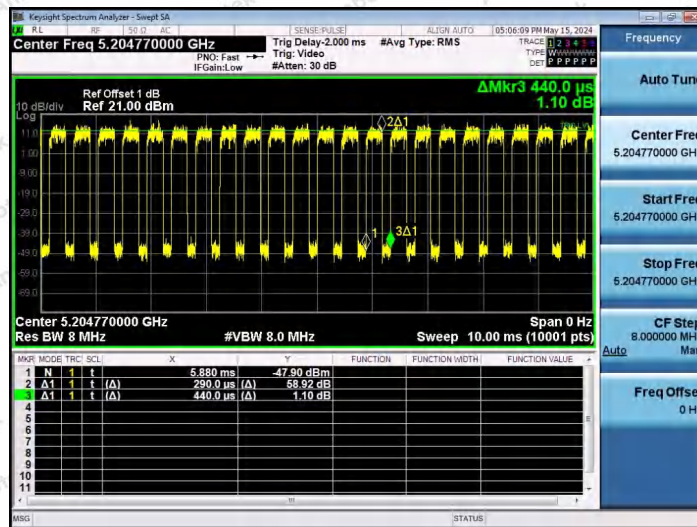

Hotline 400-003-0500  
 www.anbotek.com.cn

NTNV-11AX40SISO-Ant1-5190-52Tone-RU44

NTNV-11AX40SISO-Ant1-5190-106Tone-RU53

NTNV-11AX40SISO-Ant1-5190-106Tone-RU56