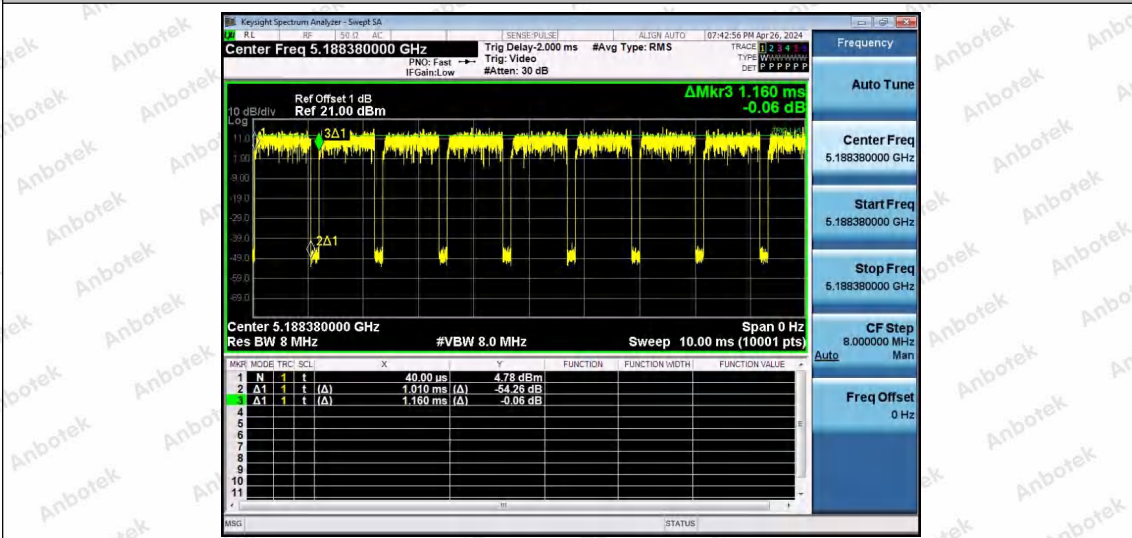

## Test Graphs

NTNV-11AX20SISO-Ant1-5180-26Tone-RU0

NTNV-11AX20SISO-Ant1-5180-26Tone-RU4

NTNV-11AX20SISO-Ant1-5180-26Tone-RU8