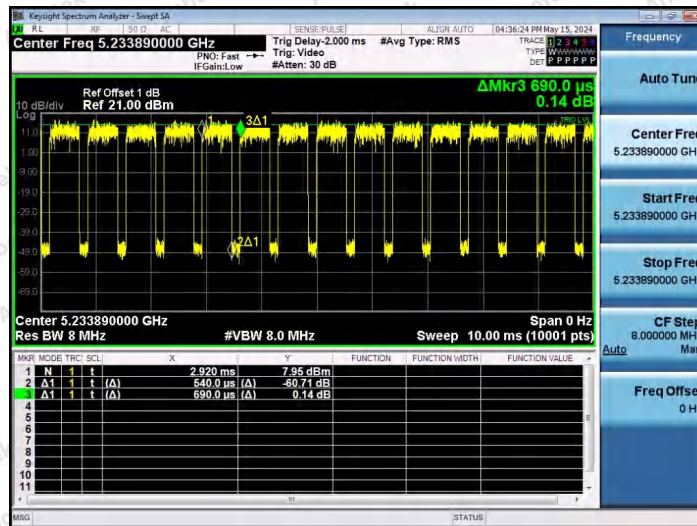

NTNV-11AX20SISO-Ant1-5240-52Tone-RU37