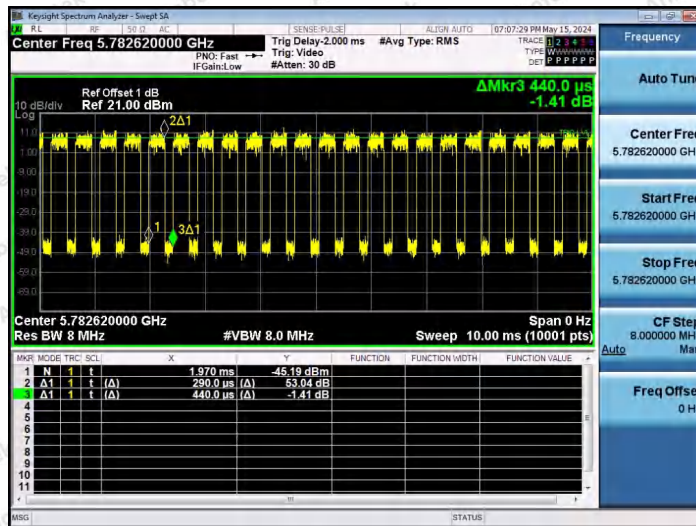

Hotline 400-003-0500  
 www.anbotek.com.cn

NTNV-11AX20SISO-Ant1-5785-52Tone-RU40

NTNV-11AX20SISO-Ant1-5785-106Tone-RU53

NTNV-11AX20SISO-Ant1-5785-106Tone-RU54