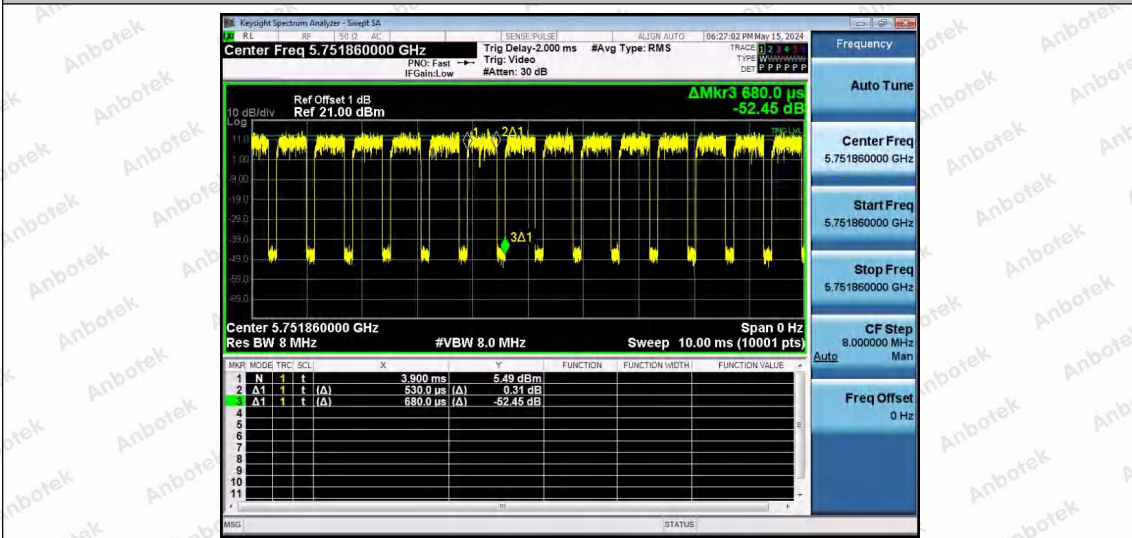

Hotline 400-003-0500  
 www.anbotek.com.cn

NTNV-11AX20SISO-Ant1-5745-52Tone-RU39

NTNV-11AX20SISO-Ant1-5745-52Tone-RU40

NTNV-11AX20SISO-Ant1-5745-106Tone-RU53