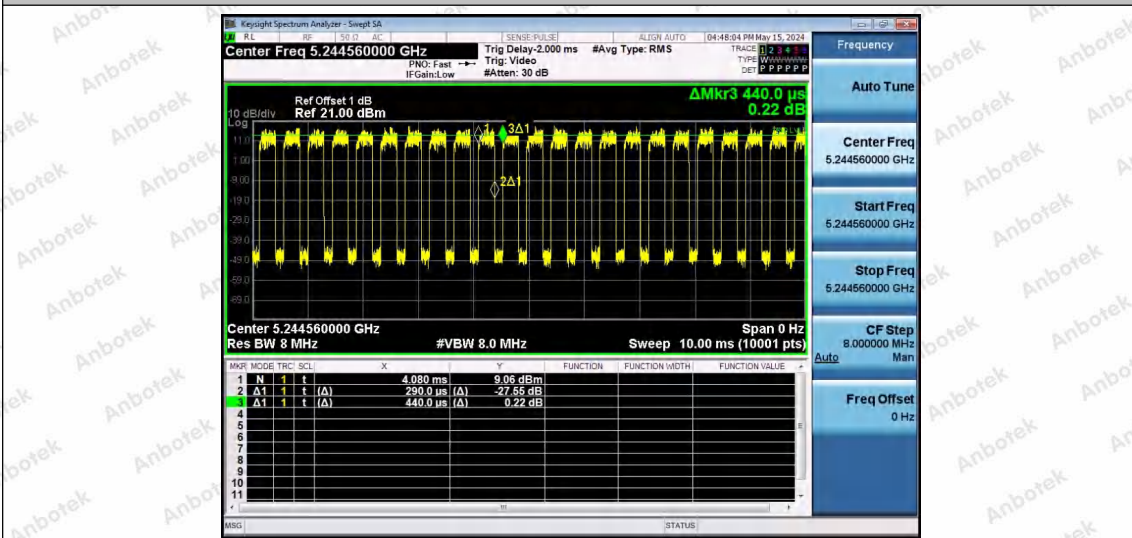

Hotline 400-003-0500  
 www.anbotek.com.cn

NTNV-11AX20SISO-Ant1-5240-52Tone-RU40

NTNV-11AX20SISO-Ant1-5240-106Tone-RU53

NTNV-11AX20SISO-Ant1-5240-106Tone-RU54