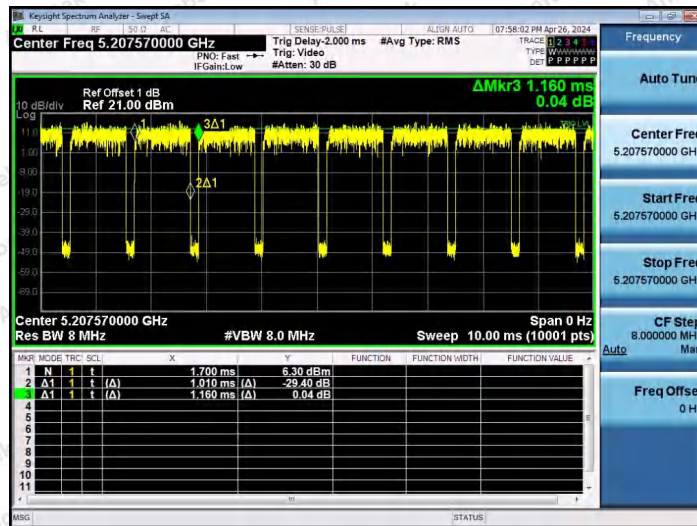

NTNV-11AX20SISO-Ant1-5200-26Tone-RU8