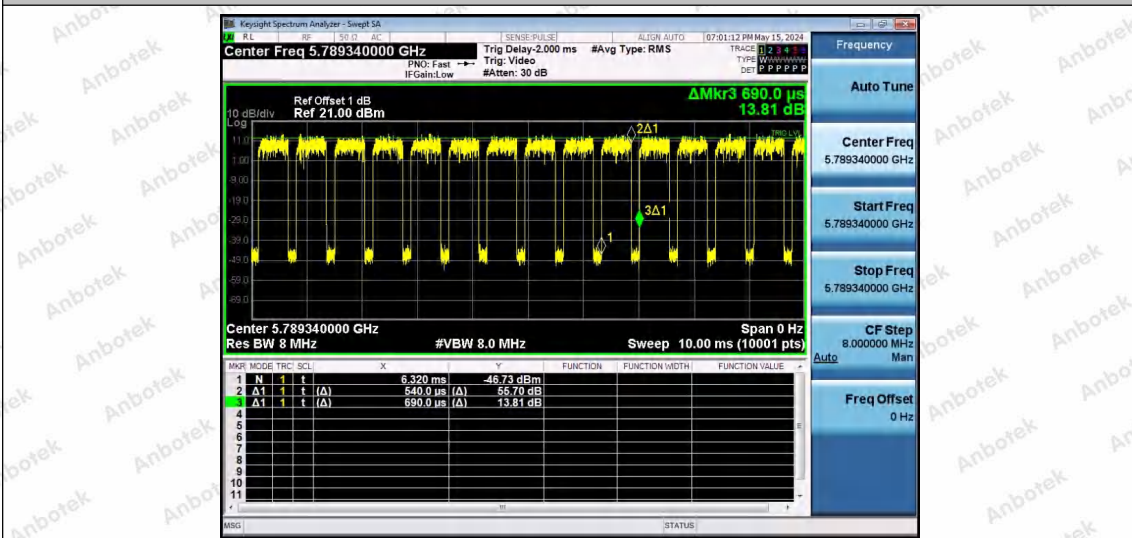

Hotline 400-003-0500  
 www.anbotek.com.cn

NTNV-11AX20SISO-Ant1-5785-26Tone-RU8

NTNV-11AX20SISO-Ant1-5785-52Tone-RU37

NTNV-11AX20SISO-Ant1-5785-52Tone-RU39