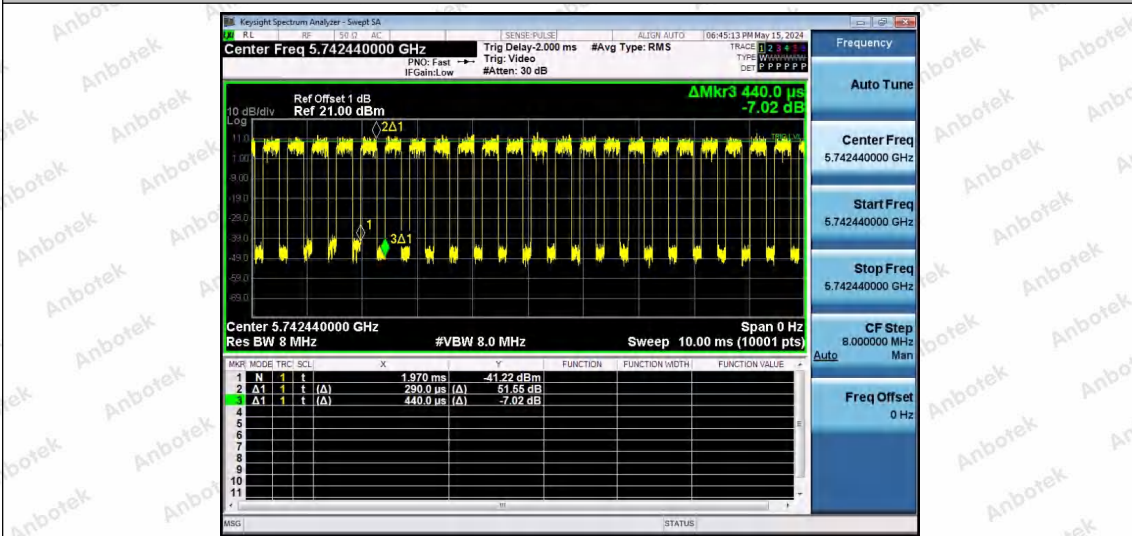

Hotline 400-003-0500  
 www.anbotek.com.cn

NTNV-11AX20SISO-Ant1-5745-52Tone-RU39

NTNV-11AX20SISO-Ant1-5745-52Tone-RU40

NTNV-11AX20SISO-Ant1-5745-106Tone-RU53