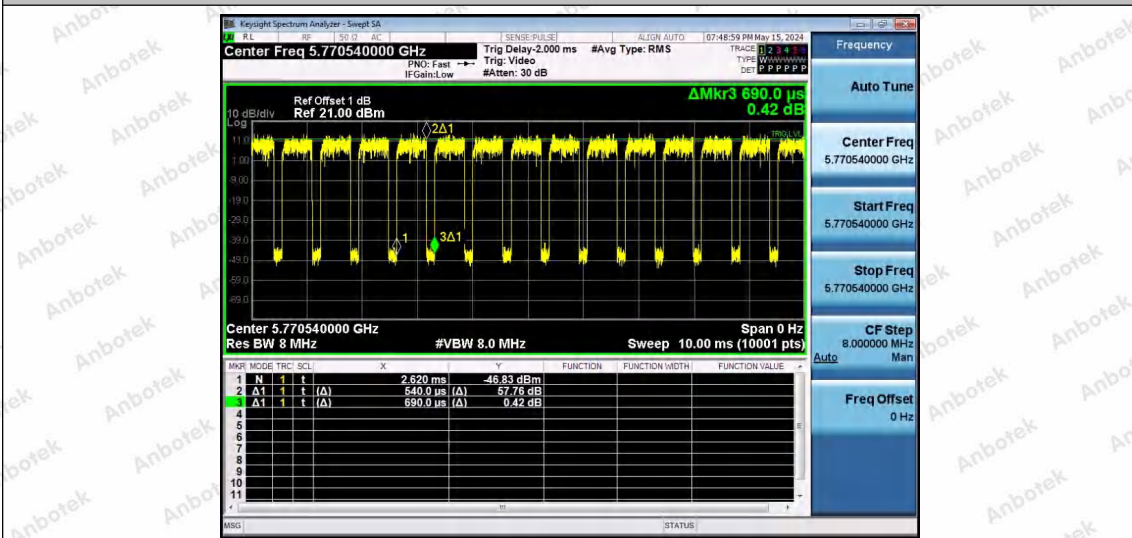

Hotline 400-003-0500  
 www.anbotek.com.cn

NTNV-11AX40SISO-Ant1-5755-26Tone-RU17

NTNV-11AX40SISO-Ant1-5755-52Tone-RU37

NTNV-11AX40SISO-Ant1-5755-52Tone-RU44