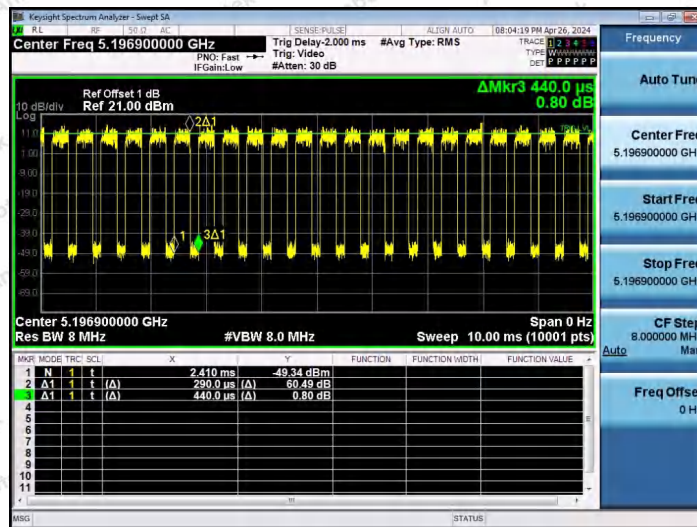

Hotline 400-003-0500  
 www.anbotek.com.cn

NTNV-11AX20SISO-Ant1-5200-52Tone-RU39

NTNV-11AX20SISO-Ant1-5200-52Tone-RU40

NTNV-11AX20SISO-Ant1-5200-106Tone-RU53