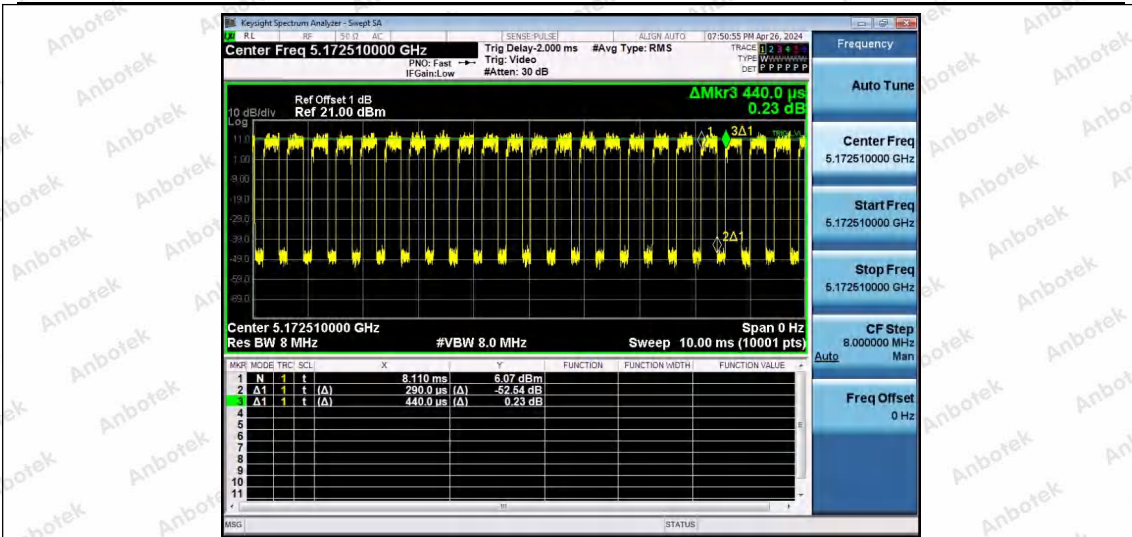

NTNV-11AX20SISO-Ant1-5180-106Tone-RU53