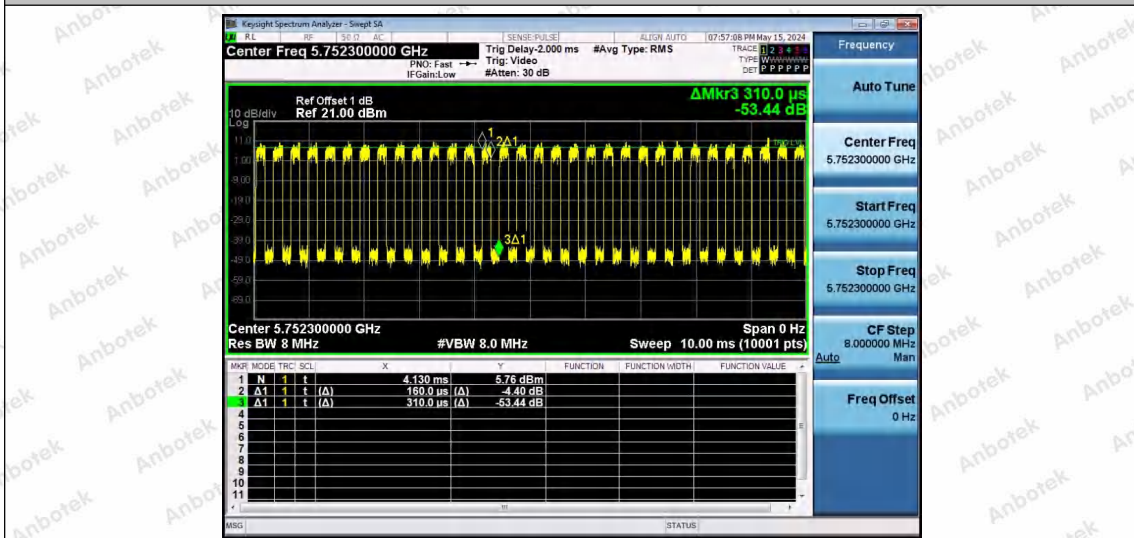

Hotline 400-003-0500  
 www.anbotek.com.cn

NTNV-11AX40SISO-Ant1-5755-106Tone-RU53

NTNV-11AX40SISO-Ant1-5755-106Tone-RU56

NTNV-11AX40SISO-Ant1-5755-242Tone-RU61