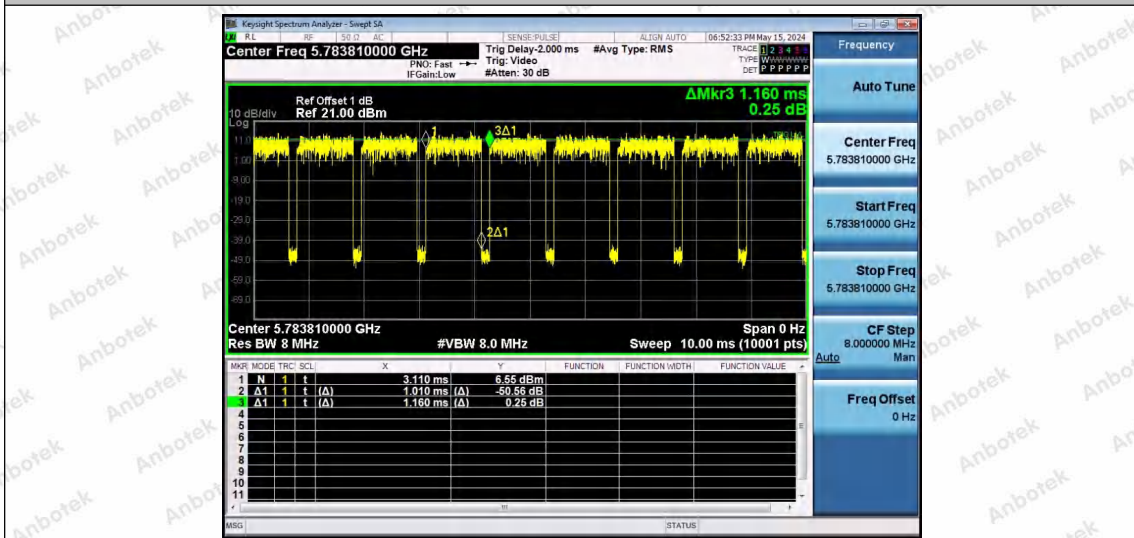

Hotline 400-003-0500  
 www.anbotek.com.cn

NTNV-11AX20SISO-Ant1-5745-106Tone-RU54

NTNV-11AX20SISO-Ant1-5785-26Tone-RU0

NTNV-11AX20SISO-Ant1-5785-26Tone-RU4