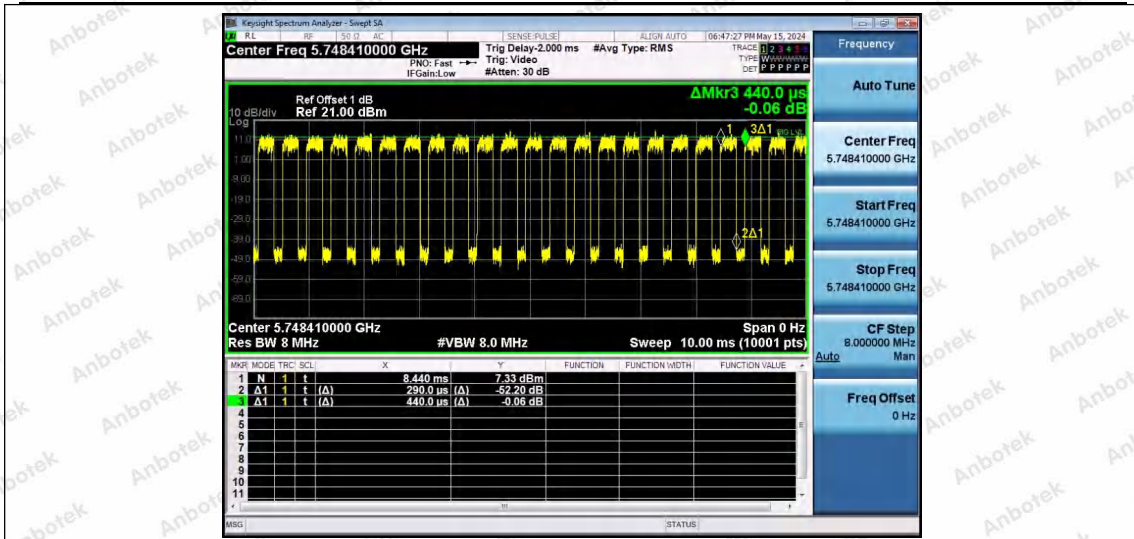

NTNV-11AX20SISO-Ant1-5745-106Tone-RU54