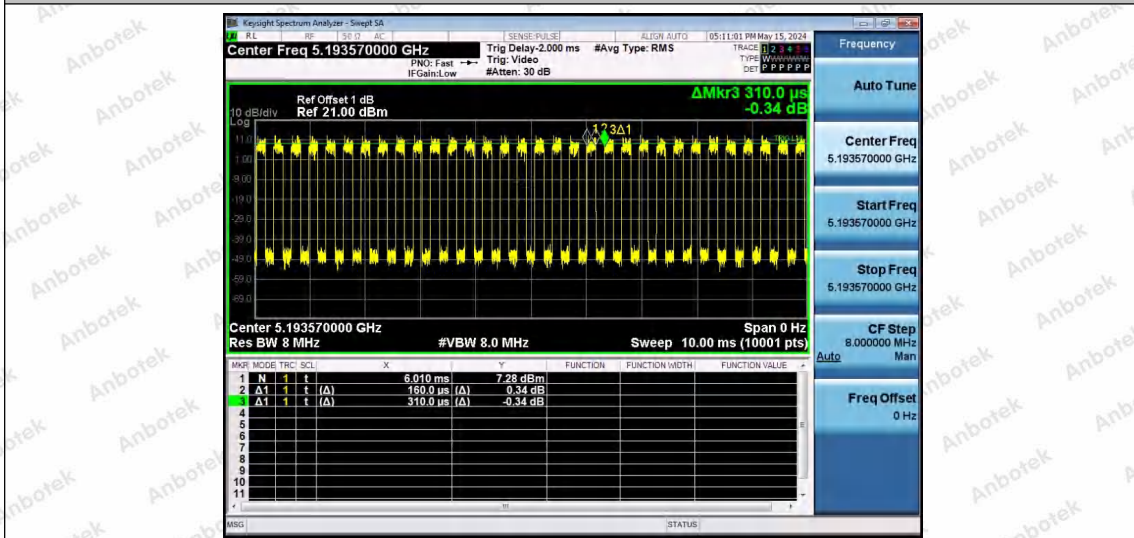

Hotline 400-003-0500  
 www.anbotek.com.cn

NTNV-11AX40SISO-Ant1-5190-242Tone-RU61

NTNV-11AX40SISO-Ant1-5190-242Tone-RU62

NTNV-11AX40SISO-Ant1-5230-26Tone-RU0