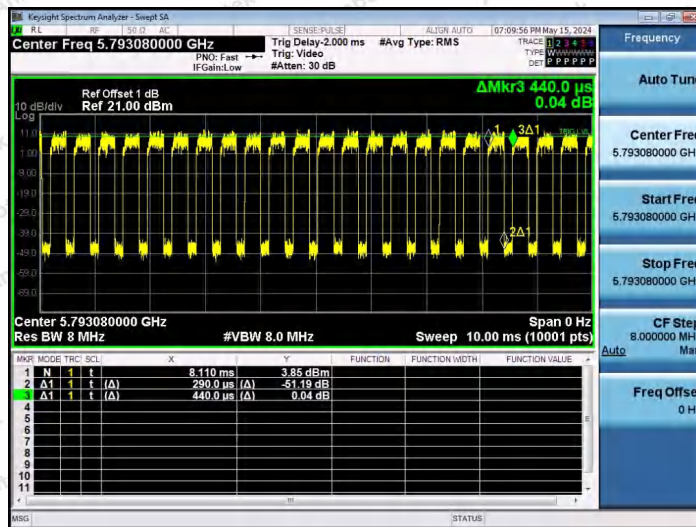

Hotline 400-003-0500  
 www.anbotek.com.cn

NTNV-11AX20SISO-Ant1-5785-52Tone-RU40

NTNV-11AX20SISO-Ant1-5785-106Tone-RU53

NTNV-11AX20SISO-Ant1-5785-106Tone-RU54