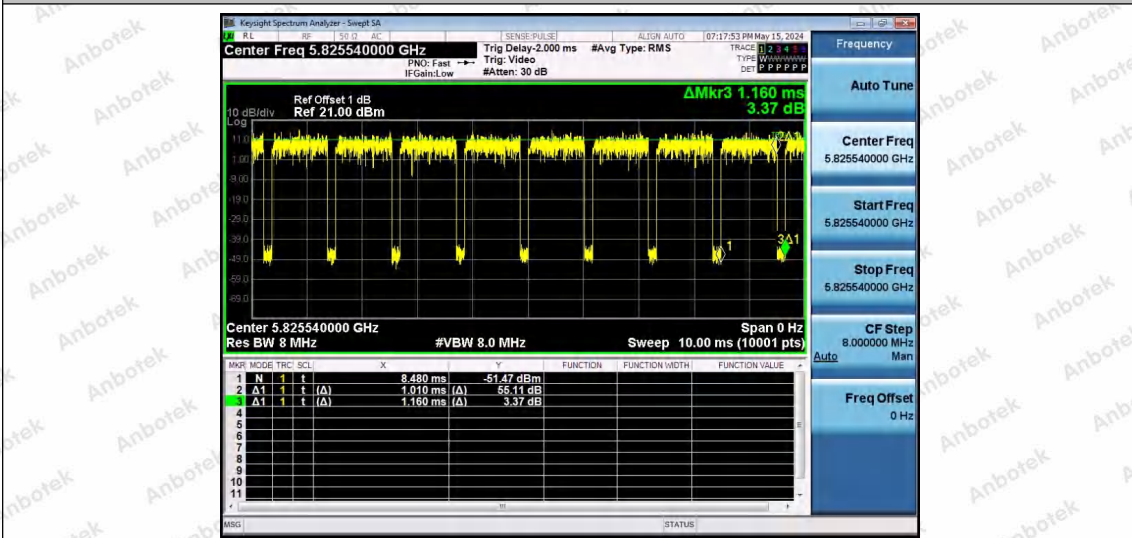

Hotline  
 400-003-0500  
 www.anbotek.com.cn

NTNV-11AX20SISO-Ant1-5825-26Tone-RU0

NTNV-11AX20SISO-Ant1-5825-26Tone-RU4

NTNV-11AX20SISO-Ant1-5825-26Tone-RU8