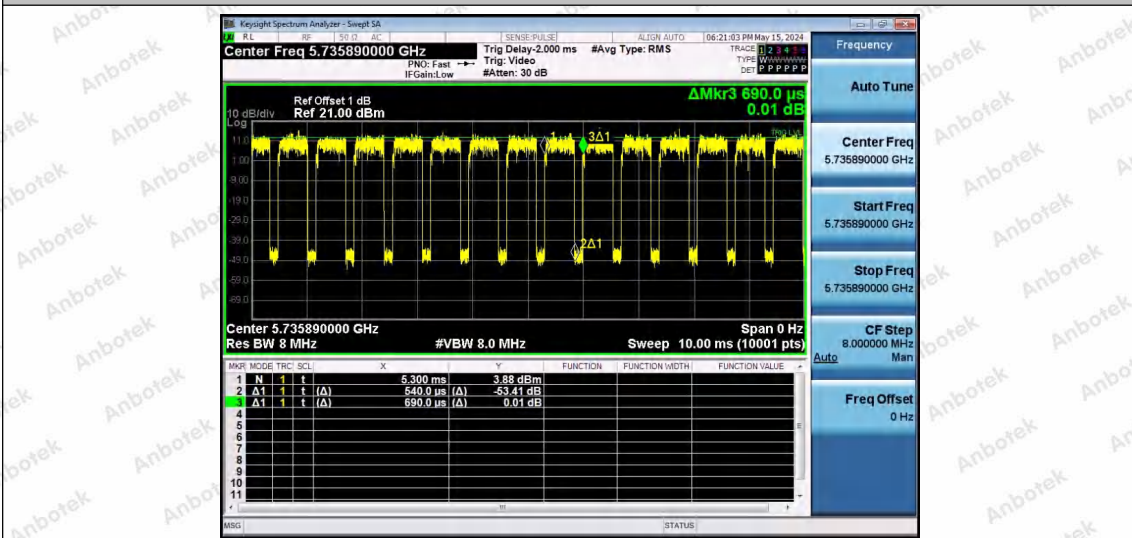

Hotline 400-003-0500  
 www.anbotek.com.cn

NTNV-11AX20SISO-Ant1-5745-26Tone-RU4

NTNV-11AX20SISO-Ant1-5745-26Tone-RU8

NTNV-11AX20SISO-Ant1-5745-52Tone-RU37