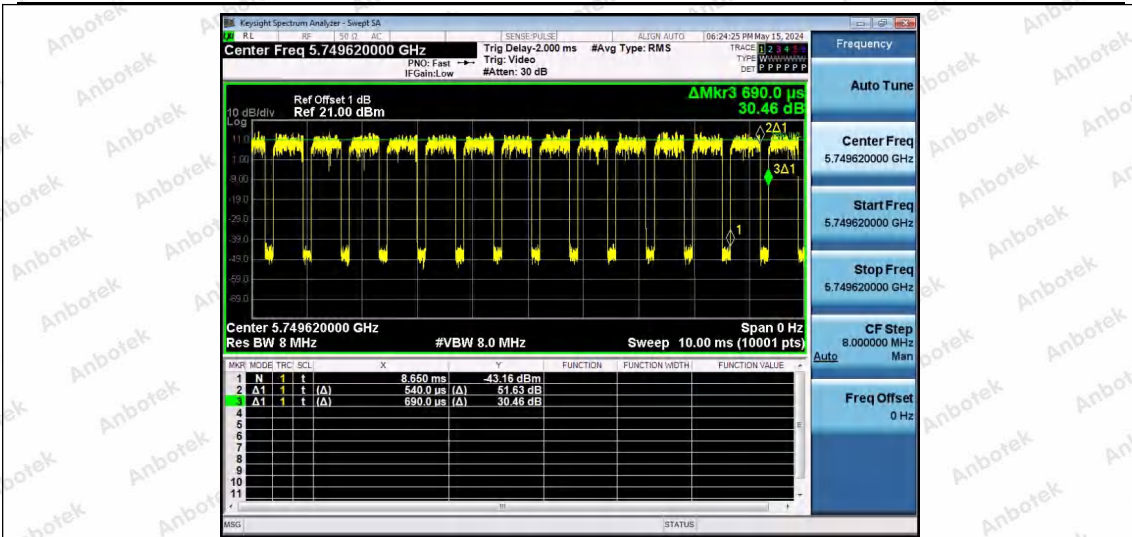

NTNV-11AX20SISO-Ant1-5745-52Tone-RU39