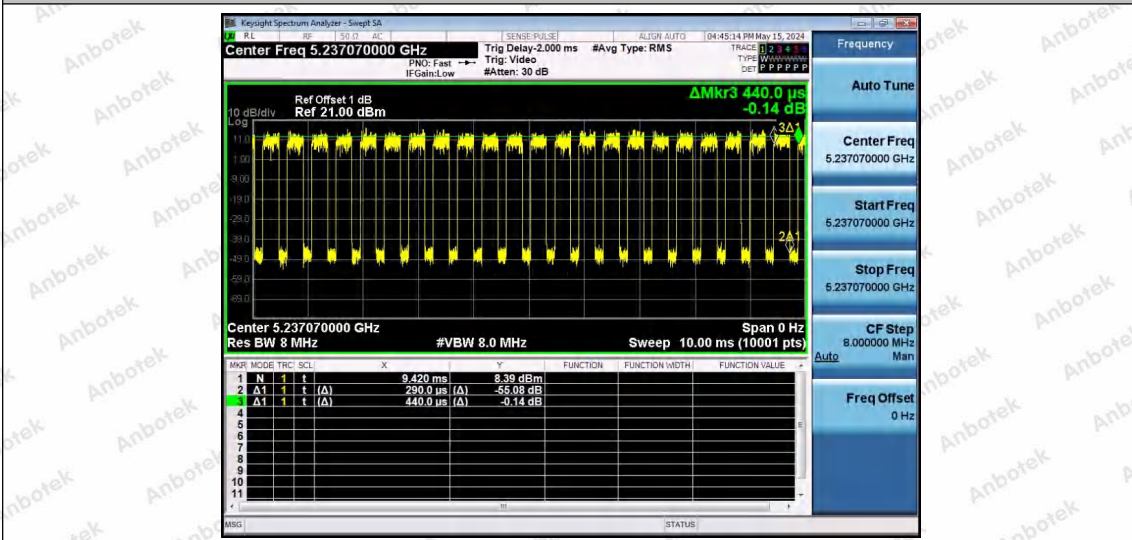

Hotline 400-003-0500  
 www.anbotek.com.cn

NTNV-11AX20SISO-Ant1-5240-52Tone-RU40

NTNV-11AX20SISO-Ant1-5240-106Tone-RU53

NTNV-11AX20SISO-Ant1-5240-106Tone-RU54