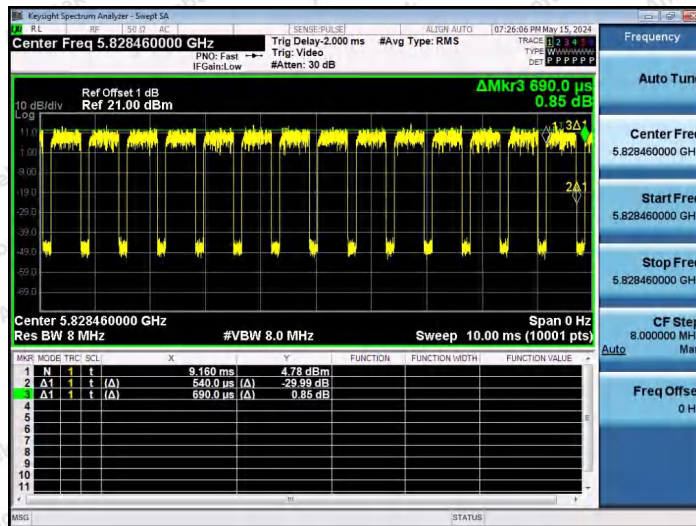

Hotline 400-003-0500  
 www.anbotek.com.cn

NTNV-11AX20SISO-Ant1-5825-52Tone-RU37

NTNV-11AX20SISO-Ant1-5825-52Tone-RU39

NTNV-11AX20SISO-Ant1-5825-52Tone-RU40