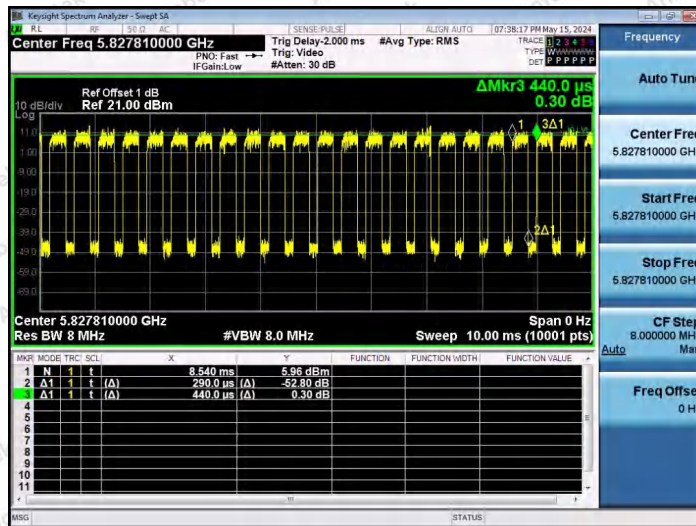

Hotline 400-003-0500  
 www.anbotek.com.cn

NTNV-11AX20SISO-Ant1-5825-106Tone-RU53

NTNV-11AX20SISO-Ant1-5825-106Tone-RU54

NTNV-11AX40SISO-Ant1-5755-26Tone-RU0