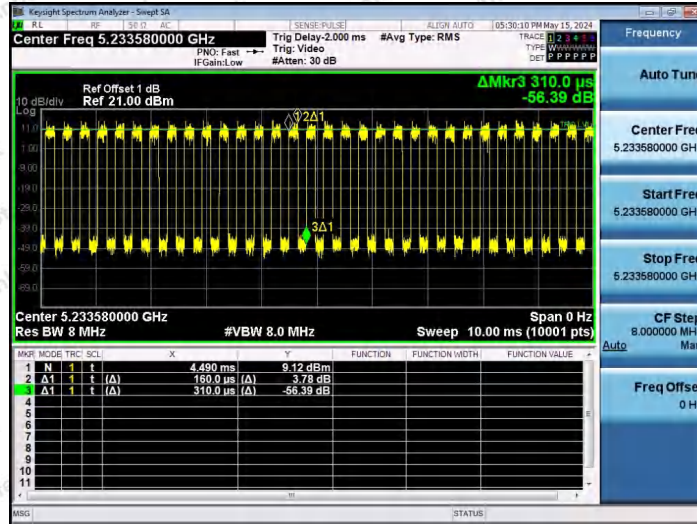

NTNV-11AX40SISO-Ant1-5230-242Tone-RU62