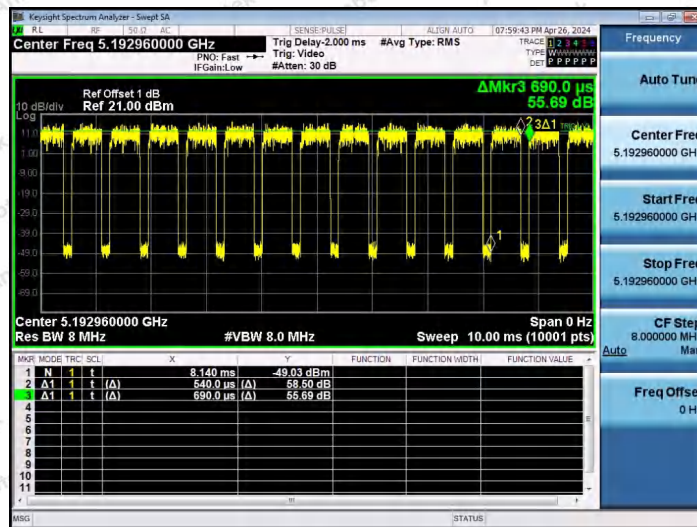

Hotline 400-003-0500  
 www.anbotek.com.cn

NTNV-11AX20SISO-Ant1-5200-26Tone-RU4

NTNV-11AX20SISO-Ant1-5200-26Tone-RU8

NTNV-11AX20SISO-Ant1-5200-52Tone-RU37