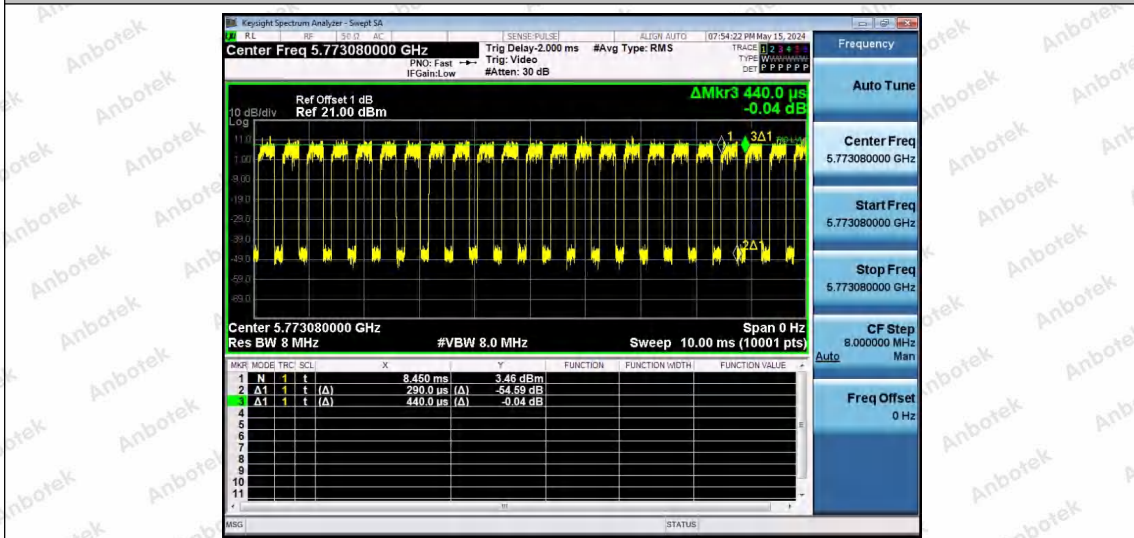

Hotline 400-003-0500  
 www.anbotek.com.cn

NTNV-11AX40SISO-Ant1-5755-106Tone-RU53

NTNV-11AX40SISO-Ant1-5755-106Tone-RU56

NTNV-11AX40SISO-Ant1-5755-242Tone-RU61