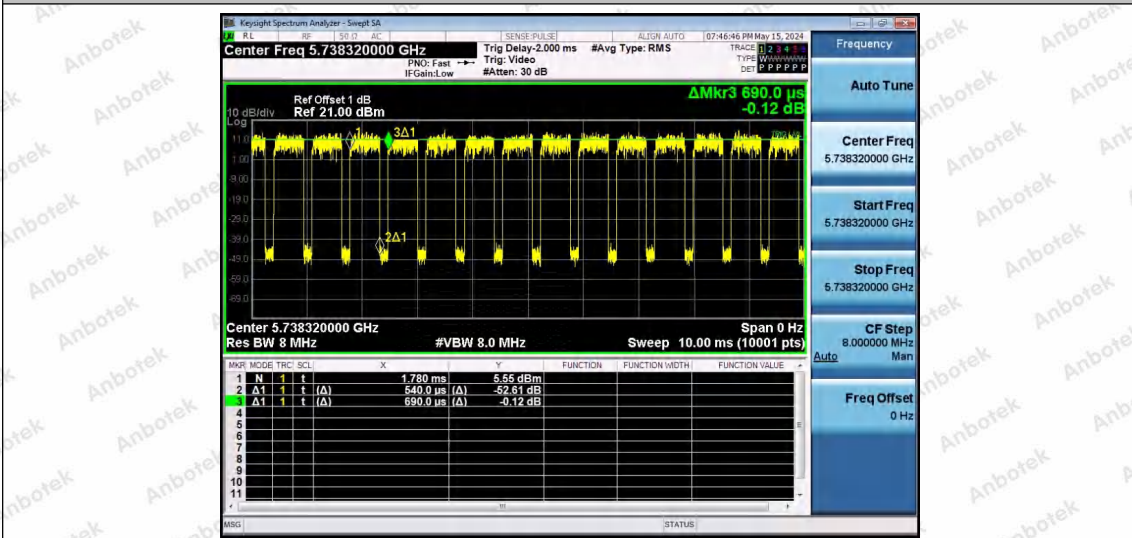

NTNV-11AX40SISO-Ant1-5755-52Tone-RU37