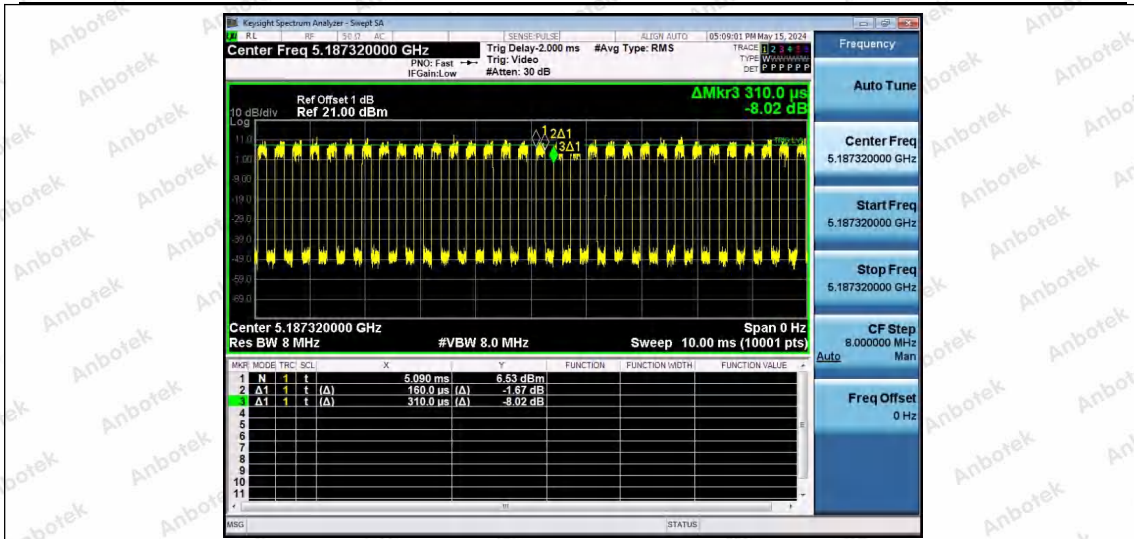

NTNV-11AX40SISO-Ant1-5190-242Tone-RU61