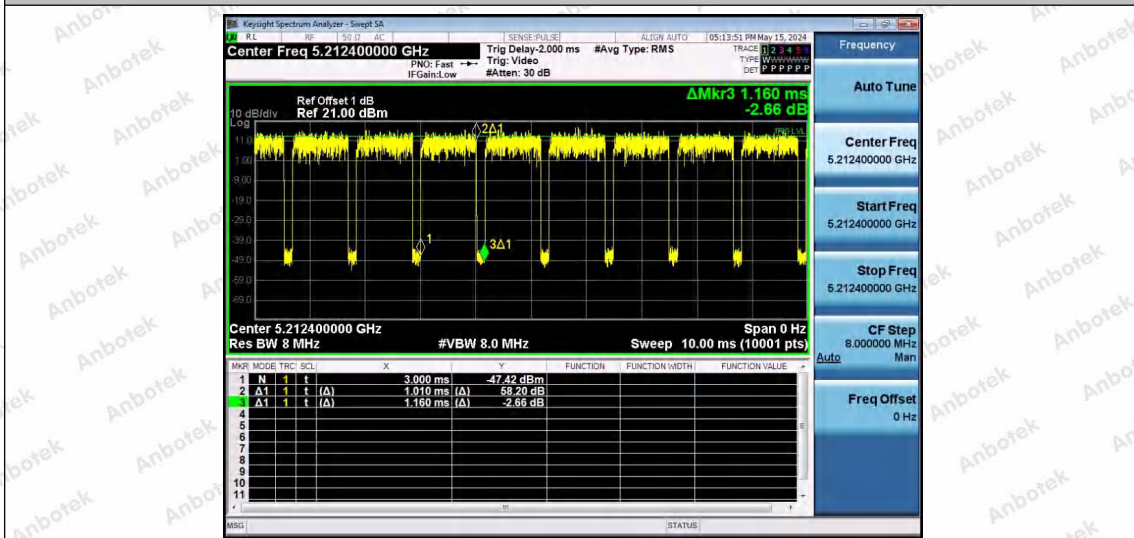

Hotline 400-003-0500  
 www.anbotek.com.cn

NTNV-11AX40SISO-Ant1-5190-242Tone-RU61

NTNV-11AX40SISO-Ant1-5190-242Tone-RU62

NTNV-11AX40SISO-Ant1-5230-26Tone-RU0