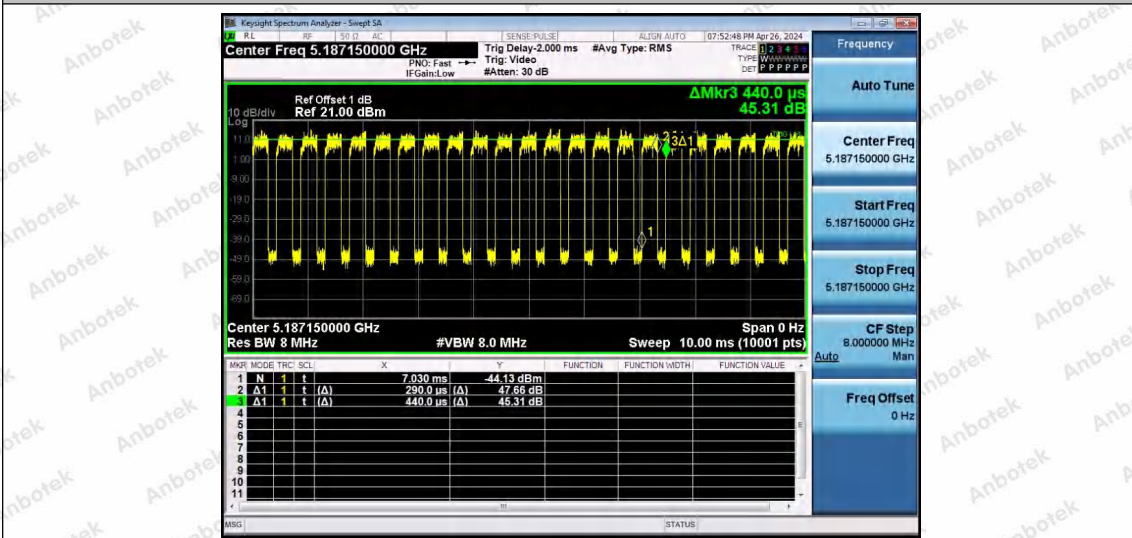

Hotline 400-003-0500  
 www.anbotek.com.cn

NTNV-11AX20SISO-Ant1-5180-106Tone-RU53

NTNV-11AX20SISO-Ant1-5180-106Tone-RU54

NTNV-11AX20SISO-Ant1-5200-26Tone-RU0