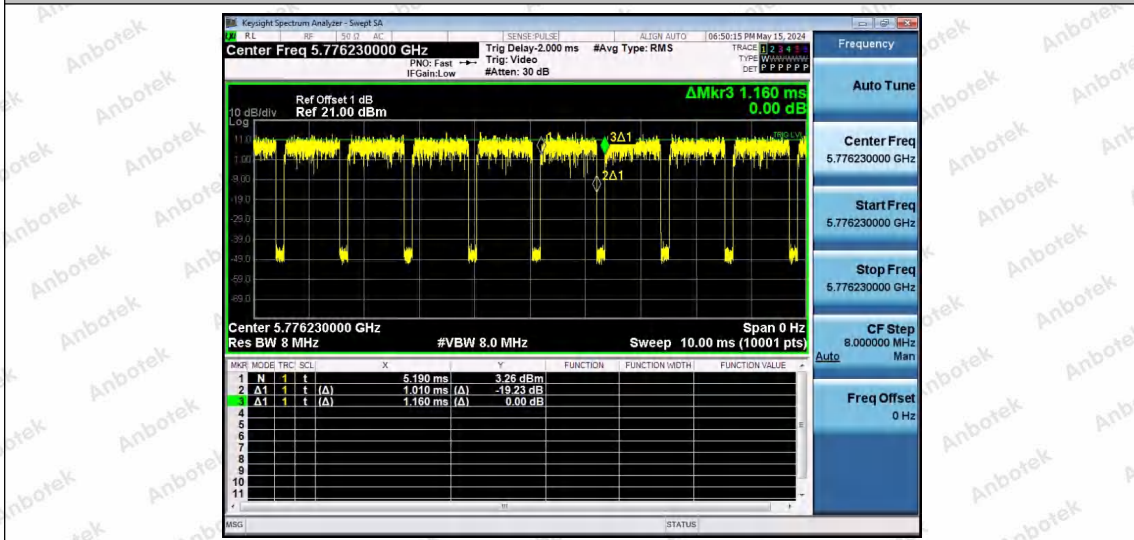

Hotline 400-003-0500  
 www.anbotek.com.cn

NTNV-11AX20SISO-Ant1-5745-106Tone-RU54

NTNV-11AX20SISO-Ant1-5785-26Tone-RU0

NTNV-11AX20SISO-Ant1-5785-26Tone-RU4