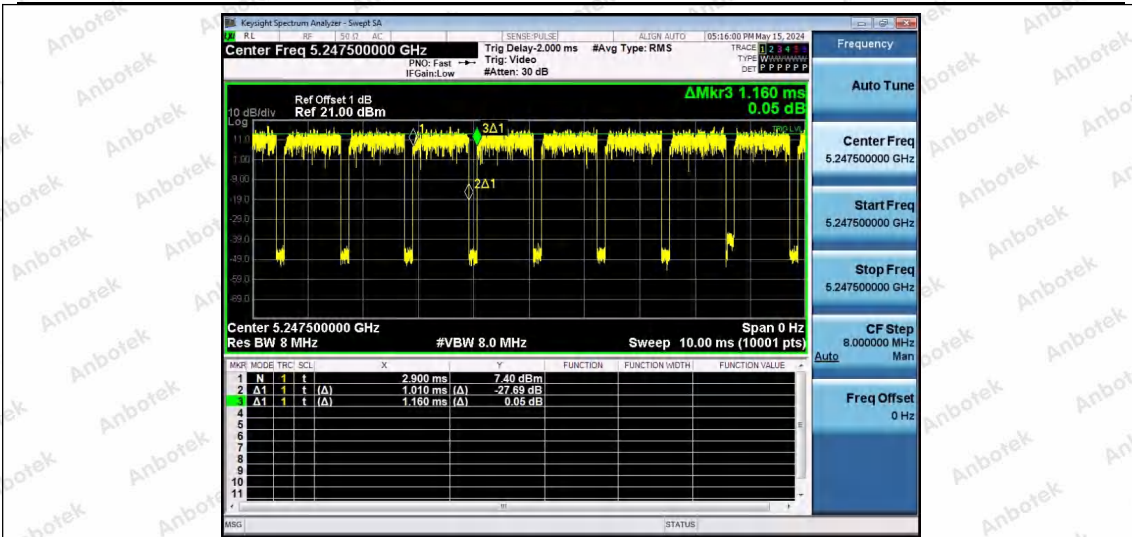

NTNV-11AX40SISO-Ant1-5230-26Tone-RU17