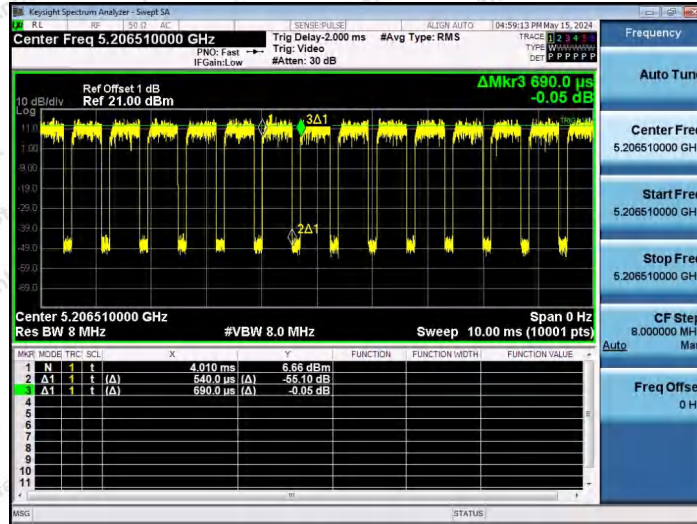

NTNV-11AX40SISO-Ant1-5190-52Tone-RU44