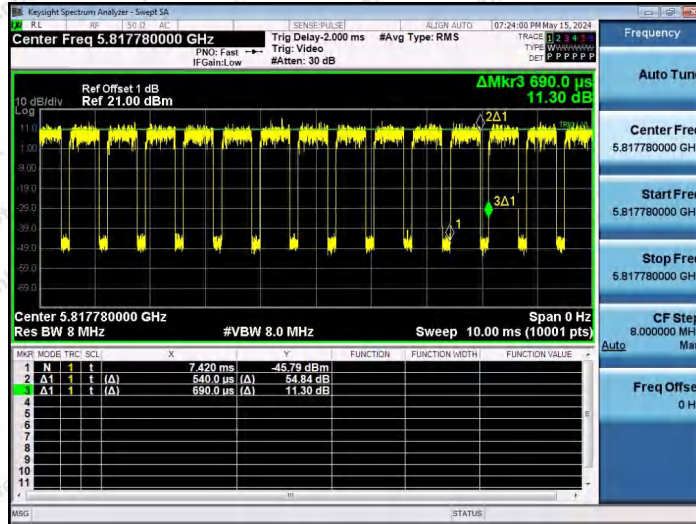

NTNV-11AX20SISO-Ant1-5825-52Tone-RU37