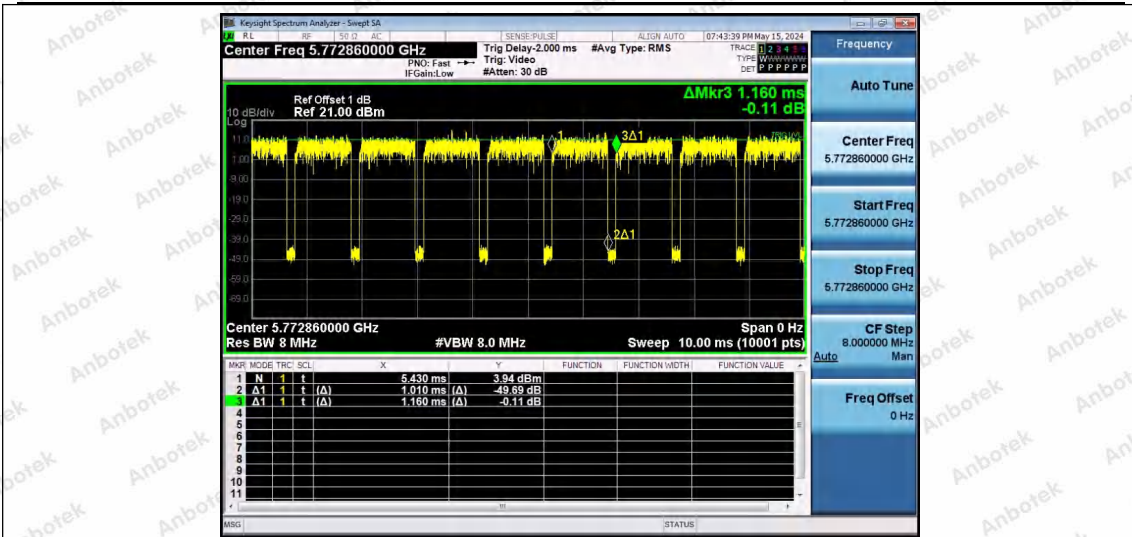

NTNV-11AX40SISO-Ant1-5755-26Tone-RU17