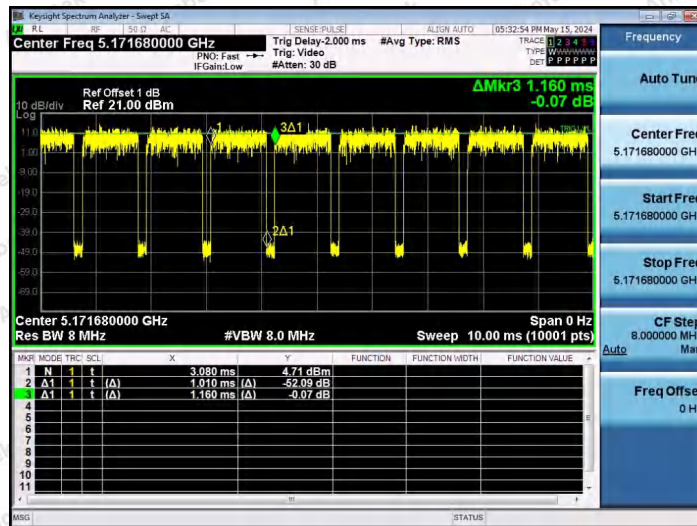

NTNV-11AX80SISO-Ant1-5210-26Tone-RU0