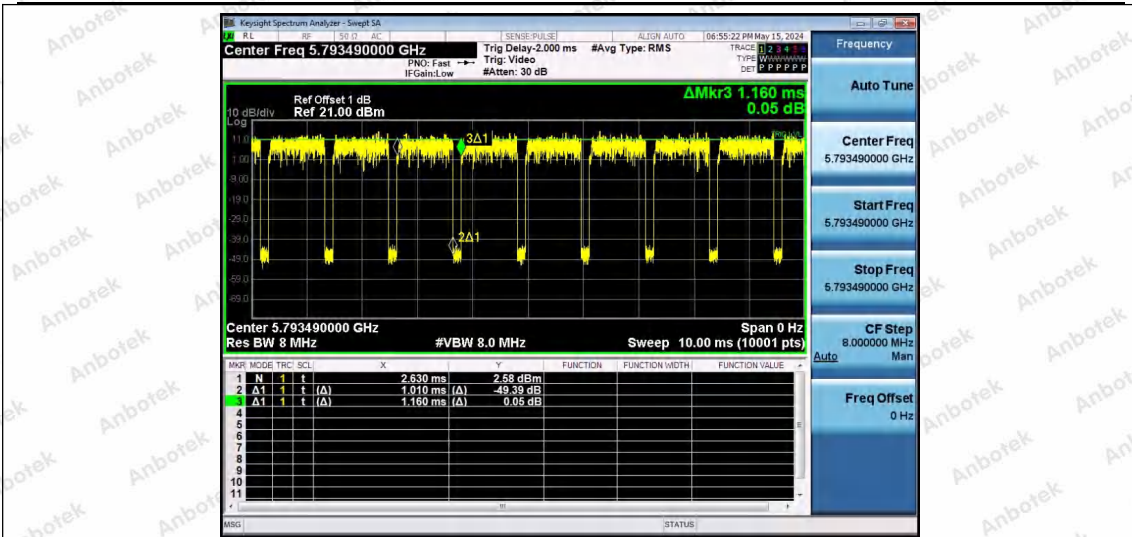

NTNV-11AX20SISO-Ant1-5785-26Tone-RU8