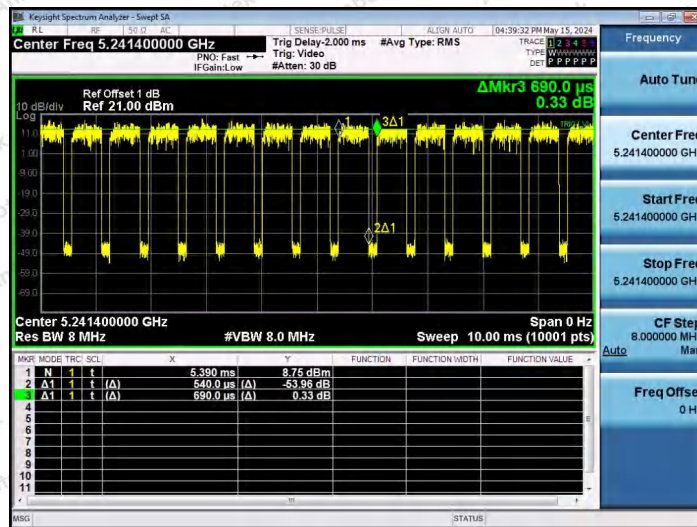

Hotline 400-003-0500  
 www.anbotek.com.cn

NTNV-11AX20SISO-Ant1-5240-26Tone-RU8

NTNV-11AX20SISO-Ant1-5240-52Tone-RU37

NTNV-11AX20SISO-Ant1-5240-52Tone-RU39