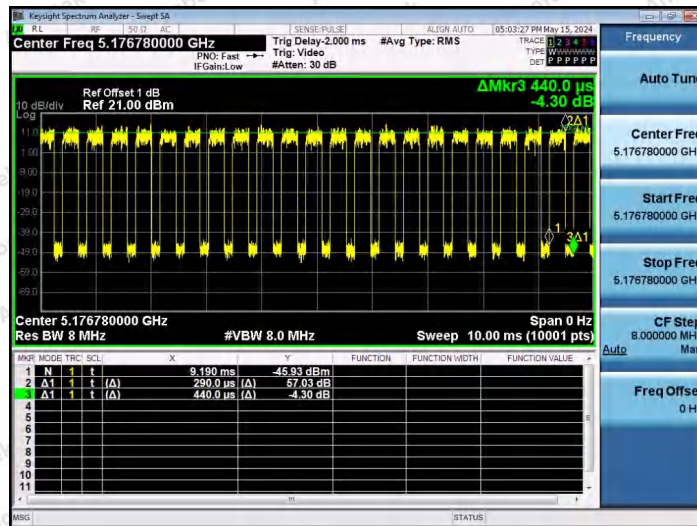

NTNV-11AX40SISO-Ant1-5190-106Tone-RU53