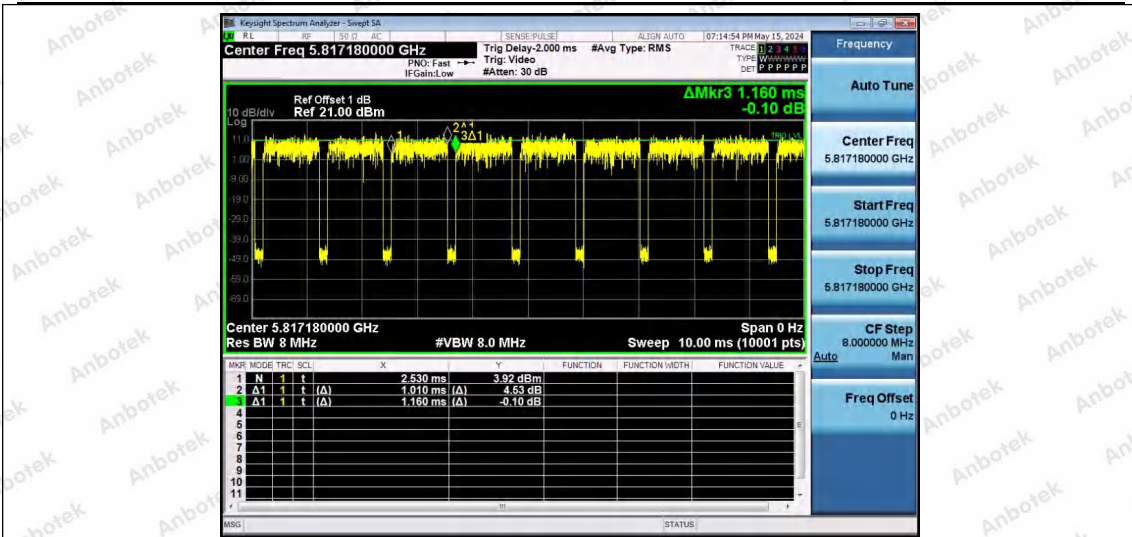

NTNV-11AX20SISO-Ant1-5825-26Tone-RU0