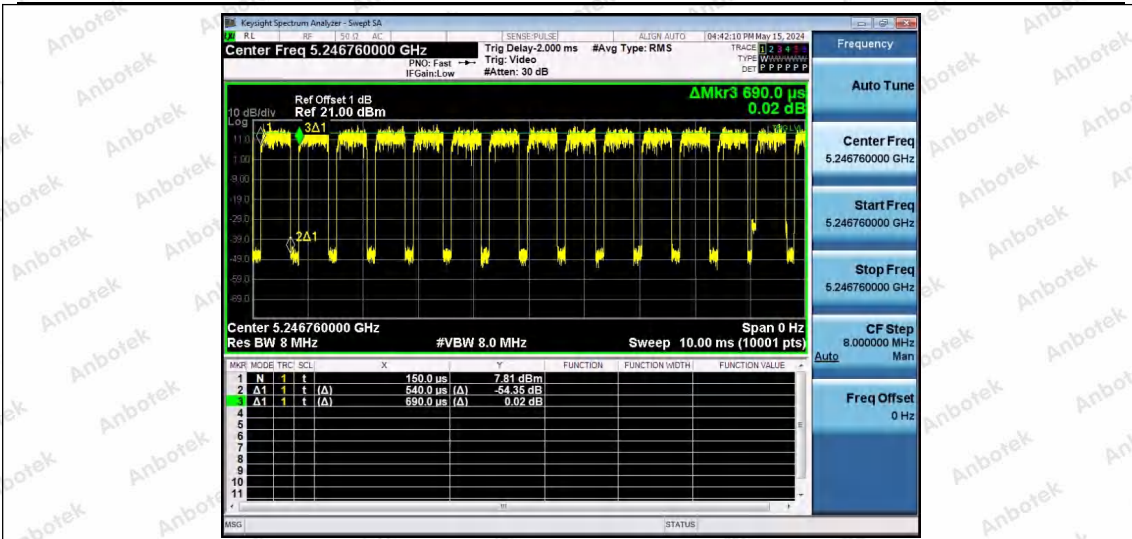

NTNV-11AX20SISO-Ant1-5240-52Tone-RU40