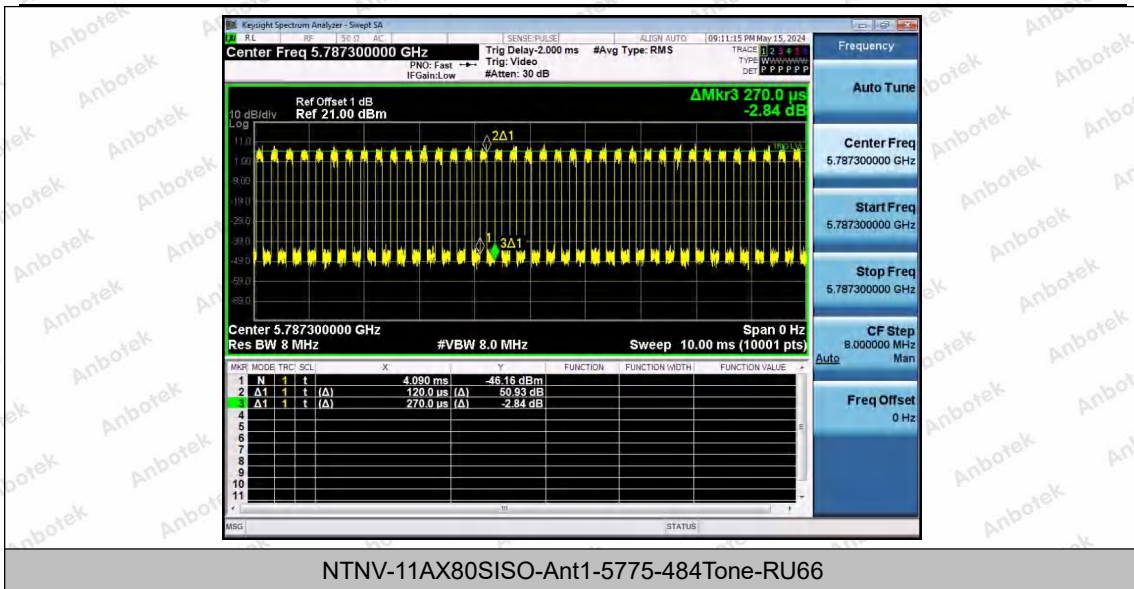

---End---

Shenzhen Anbotek Compliance Laboratory Limited

Address: 1/F., Building D, Sogood Science and Technology Park, Sanwei Community, Hangcheng Street, Bao'an District, Shenzhen, Guangdong, China.
Tel: (86) 0755-26066440 Fax: (86) 0755-26014772 Email: service@anbotek.com

Hotline 400-003-0500
www.anbotek.com.cn