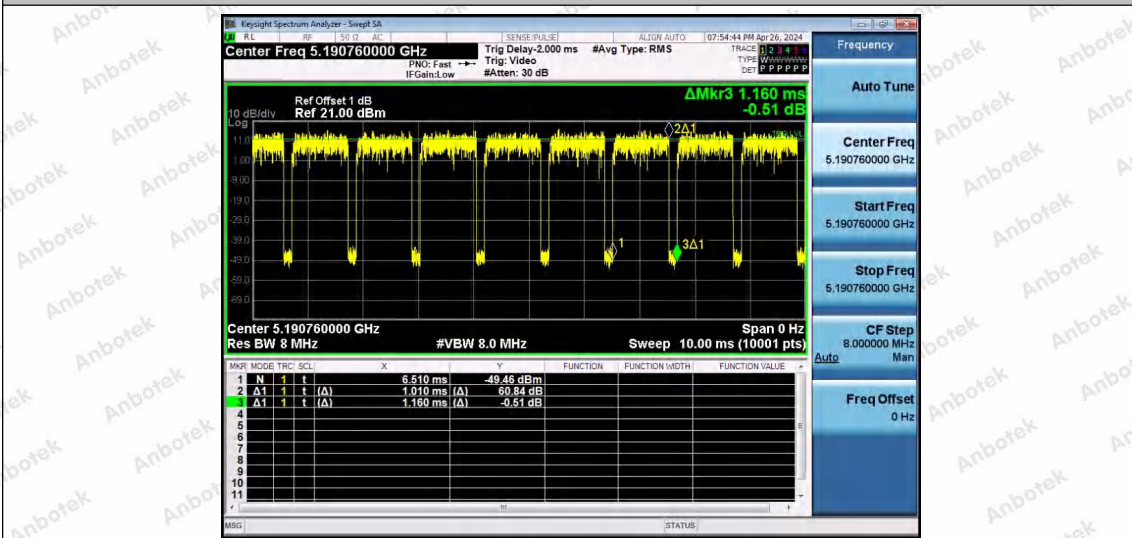

Hotline 400-003-0500  
 www.anbotek.com.cn

NTNV-11AX20SISO-Ant1-5180-106Tone-RU53

NTNV-11AX20SISO-Ant1-5180-106Tone-RU54

NTNV-11AX20SISO-Ant1-5200-26Tone-RU0