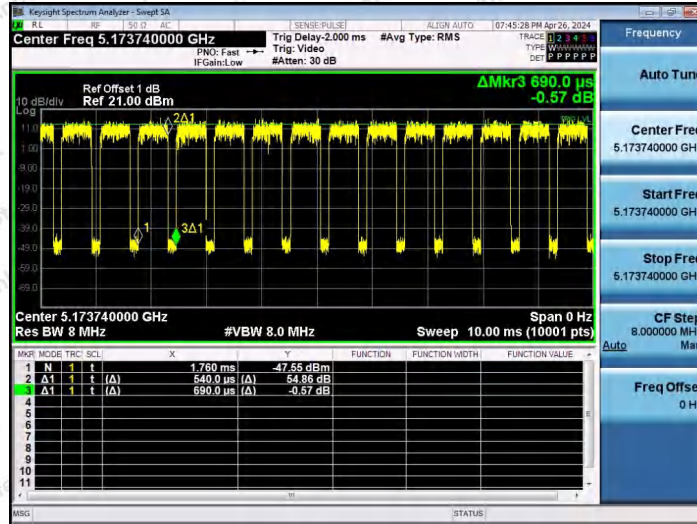

NTNV-11AX20SISO-Ant1-5180-52Tone-RU37