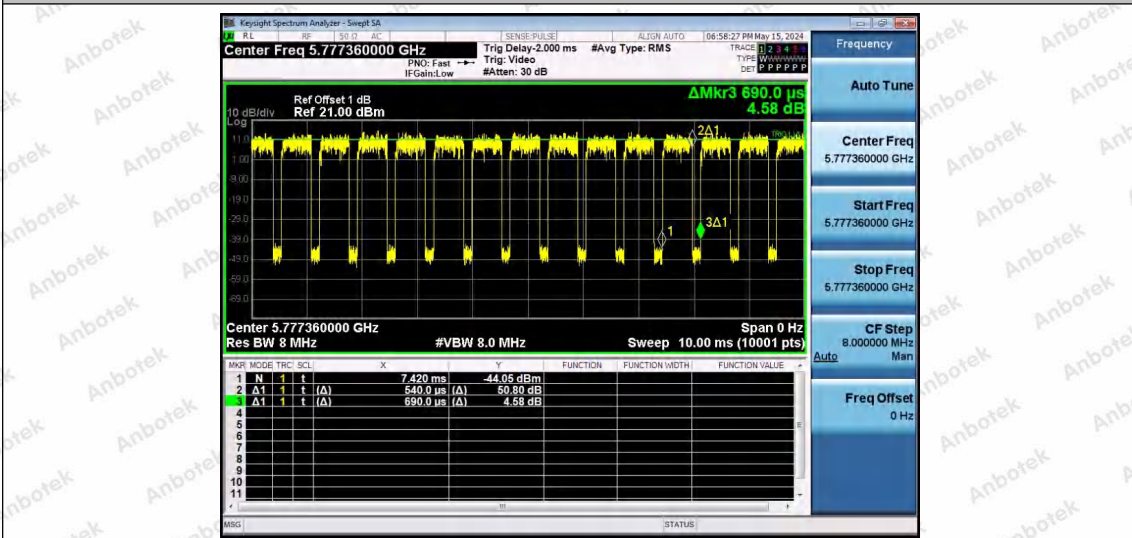

Hotline 400-003-0500  
 www.anbotek.com.cn

NTNV-11AX20SISO-Ant1-5785-26Tone-RU8

NTNV-11AX20SISO-Ant1-5785-52Tone-RU37

NTNV-11AX20SISO-Ant1-5785-52Tone-RU39