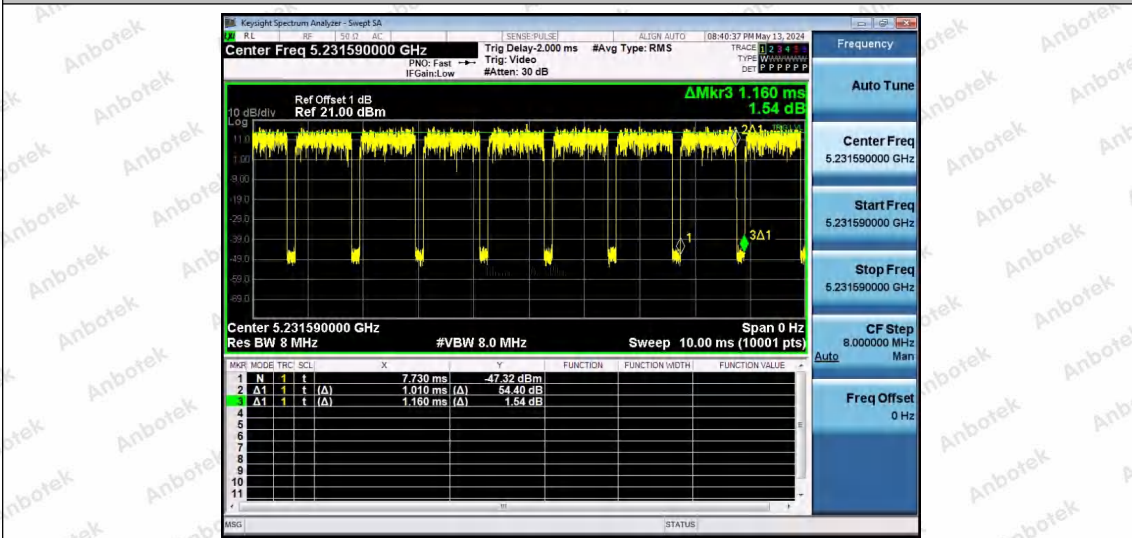

Hotline 400-003-0500  
 www.anbotek.com.cn

NTNV-11AX20SISO-Ant1-5200-106Tone-RU54

NTNV-11AX20SISO-Ant1-5240-26Tone-RU0

NTNV-11AX20SISO-Ant1-5240-26Tone-RU4