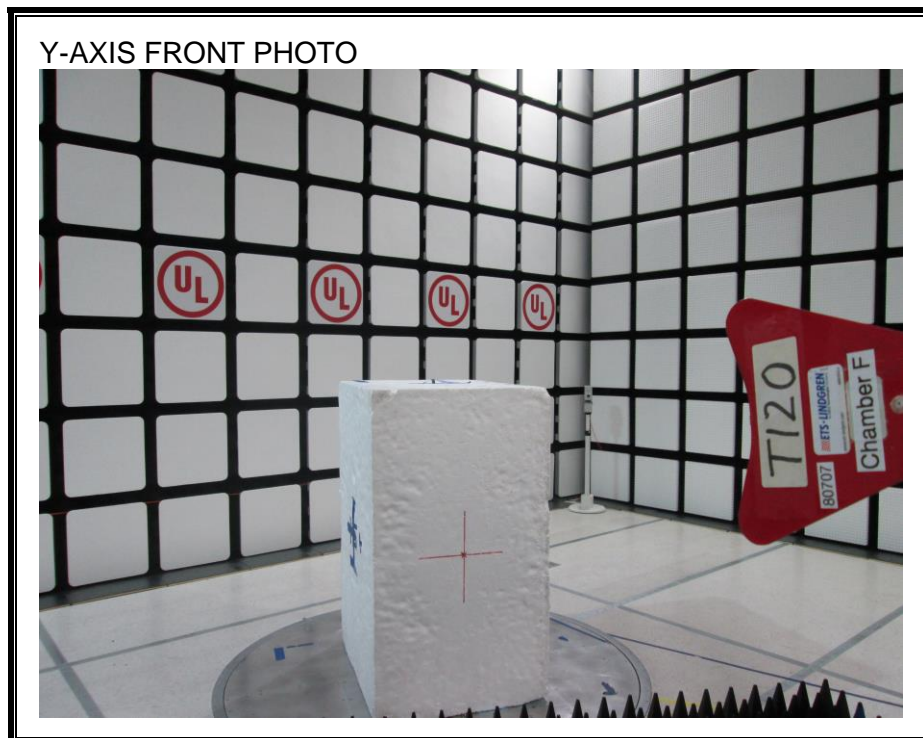

### CANTENNA PORT CONDUCTED RF MEASUREMENT SETUP

### RADIATED RF MEASUREMENT SETUP (BELOW 30 MHz)

**RADIATED RF MEASUREMENT SETUP (BELOW 1 GHz)**

**RADIATED RF MEASUREMENT SETUP (ABOVE 1 GHz)**

**RADIATED RF MEASUREMENT SETUP FOR PORTABLE CONFIGURATION**