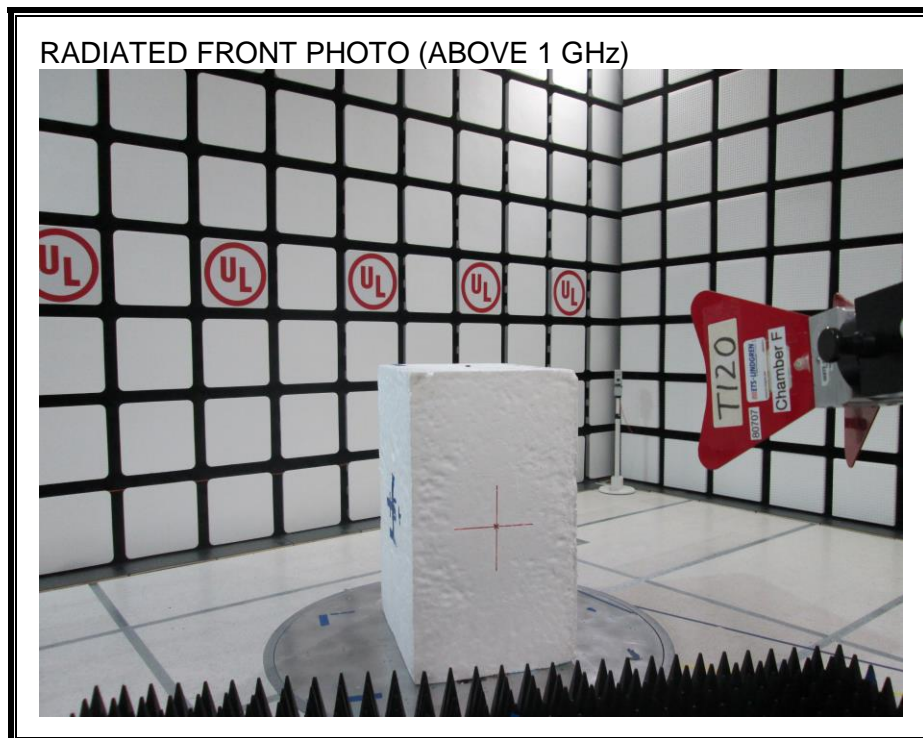

### CANTENNA PORT CONDUCTED RF MEASUREMENT SETUP

### RADIATED RF MEASUREMENT SETUP (BELOW 30 MHz)

**RADIATED RF MEASUREMENT SETUP (BELOW 1 GHz)**

**RADIATED RF MEASUREMENT SETUP (ABOVE 1 GHz)**

**RADIATED RF MEASUREMENT SETUP FOR PORTABLE CONFIGURATION**