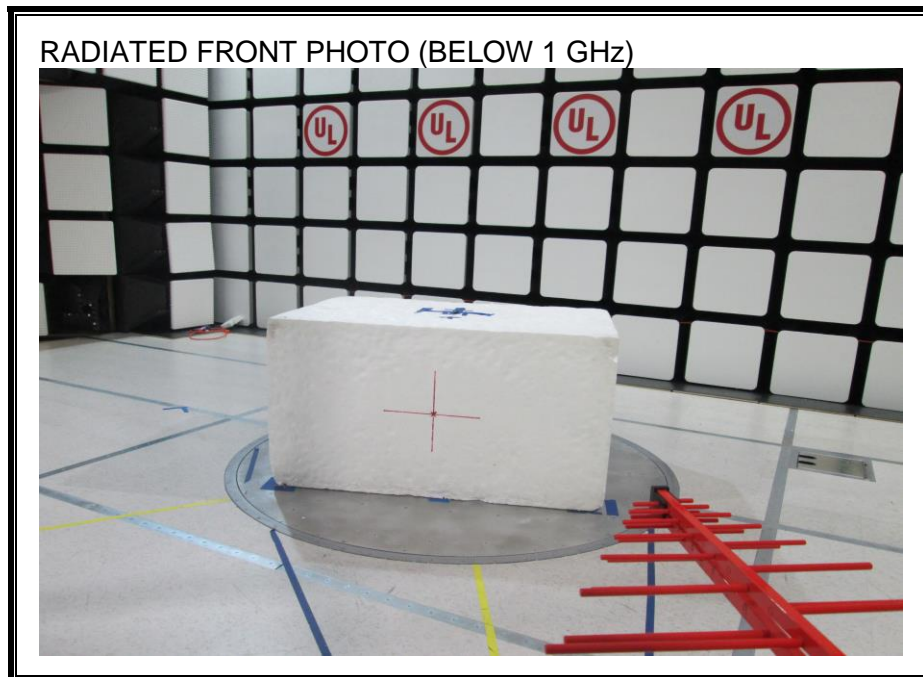

### CANTENNA PORT CONDUCTED RF MEASUREMENT SETUP

### RADIATED RF MEASUREMENT SETUP (BELOW 30 MHz)

**RADIATED RF MEASUREMENT SETUP (BELOW 1 GHz)**

**RADIATED RF MEASUREMENT SETUP (ABOVE 1 GHz)**

**RADIATED RF MEASUREMENT SETUP FOR PORTABLE CONFIGURATION**