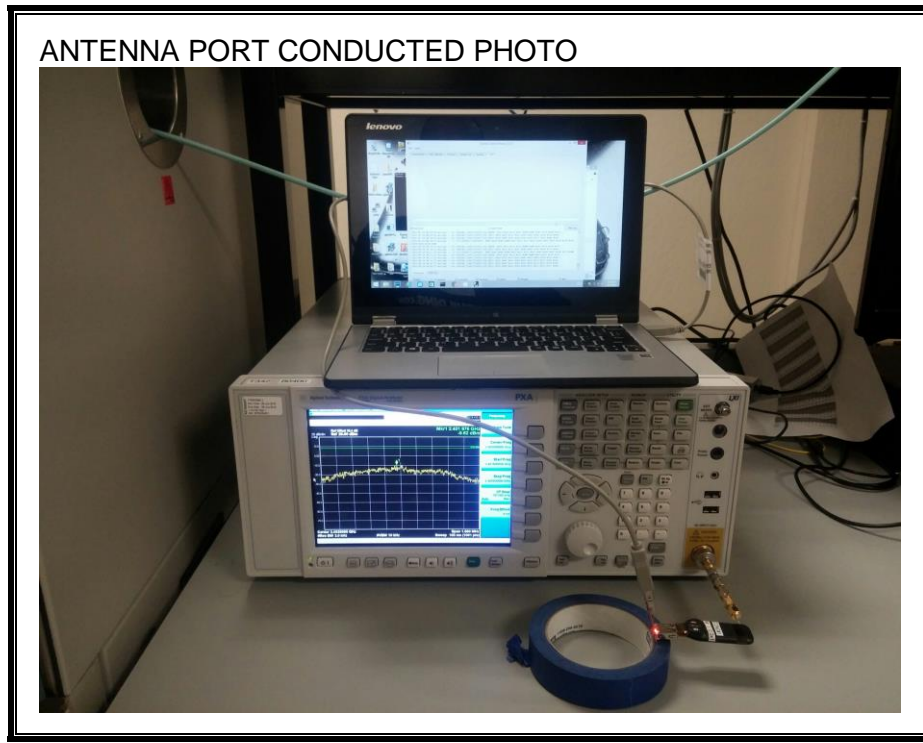

### CANTENNA PORT CONDUCTED RF MEASUREMENT SETUP

### RADIATED RF MEASUREMENT SETUP (BELOW 30 MHz)

**RADIATED RF MEASUREMENT SETUP (BELOW 1 GHz)**

**RADIATED RF MEASUREMENT SETUP (ABOVE 1 GHz)**

**RADIATED RF MEASUREMENT SETUP FOR PORTABLE CONFIGURATION**