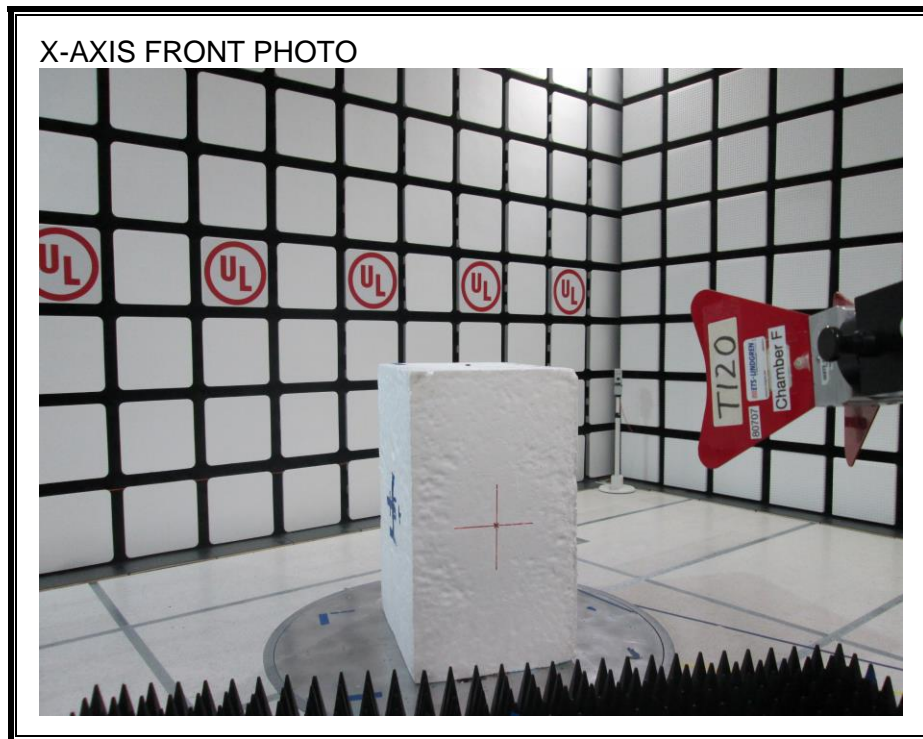

### CANTENNA PORT CONDUCTED RF MEASUREMENT SETUP

### RADIATED RF MEASUREMENT SETUP (BELOW 30 MHz)

**RADIATED RF MEASUREMENT SETUP (BELOW 1 GHz)**

**RADIATED RF MEASUREMENT SETUP (ABOVE 1 GHz)**

**RADIATED RF MEASUREMENT SETUP FOR PORTABLE CONFIGURATION**