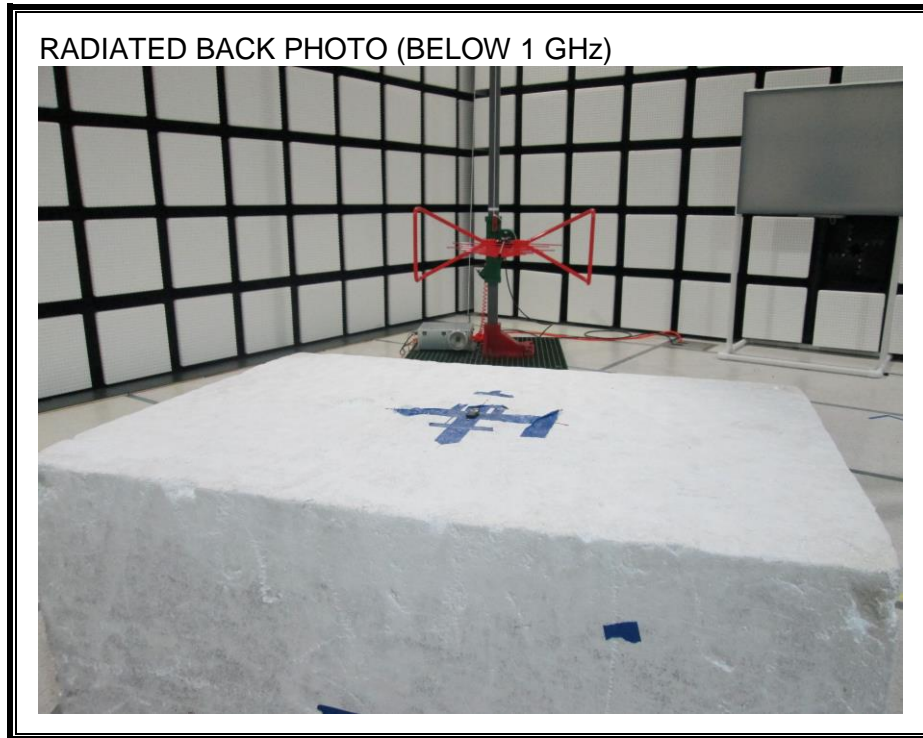

### CANTENNA PORT CONDUCTED RF MEASUREMENT SETUP

### RADIATED RF MEASUREMENT SETUP (BELOW 30 MHz)

**RADIATED RF MEASUREMENT SETUP (BELOW 1 GHz)**

**RADIATED RF MEASUREMENT SETUP (ABOVE 1 GHz)**

**RADIATED RF MEASUREMENT SETUP FOR PORTABLE CONFIGURATION**