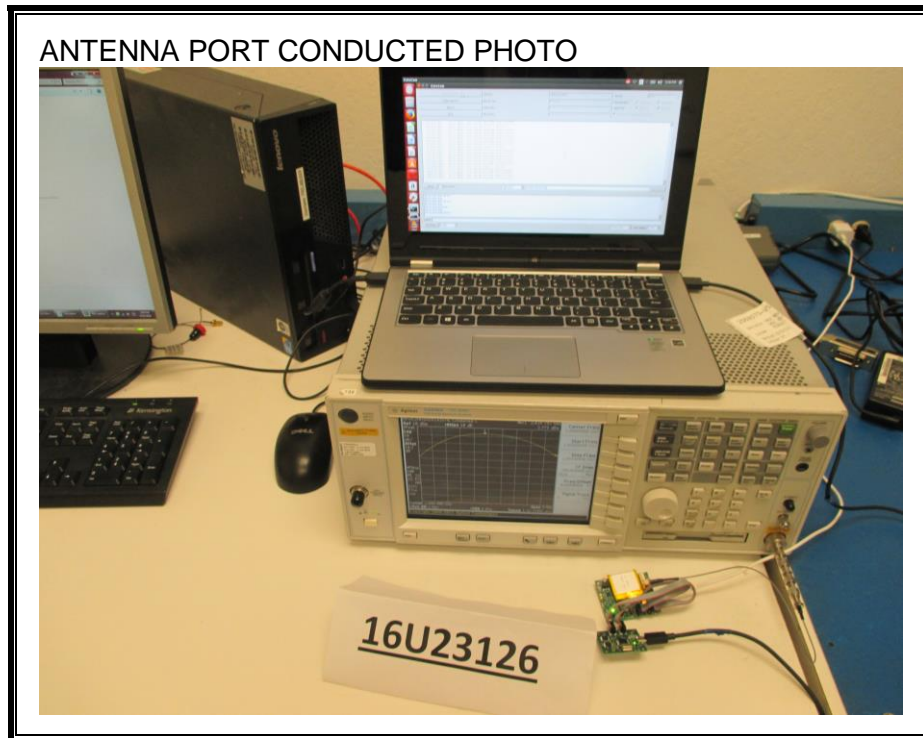

9. SETUP PHOTOS

ANTENNA PORT CONDUCTED RF MEASUREMENT SETUP

RADIATED RF MEASUREMENT SETUP (BELOW 1 GHz)

RADIATED RF MEASUREMENT SETUP (ABOVE 1 GHz)

RADIATED RF MEASUREMENT SETUP FOR PORTABLE CONFIGURATION

Y-AXIS FRONT PHOTO

Z-AXIS FRONT PHOTO

BELOW 30MHz MEASUREMENT SETUP

POWERLINE CONDUCTED EMISSIONS MEASUREMENT SETUP WITH USB POWER ADAPTER

POWERLINE CONDUCTED EMISSIONS MEASUREMENT SETUP WITH LAPTOP

END OF REPORT