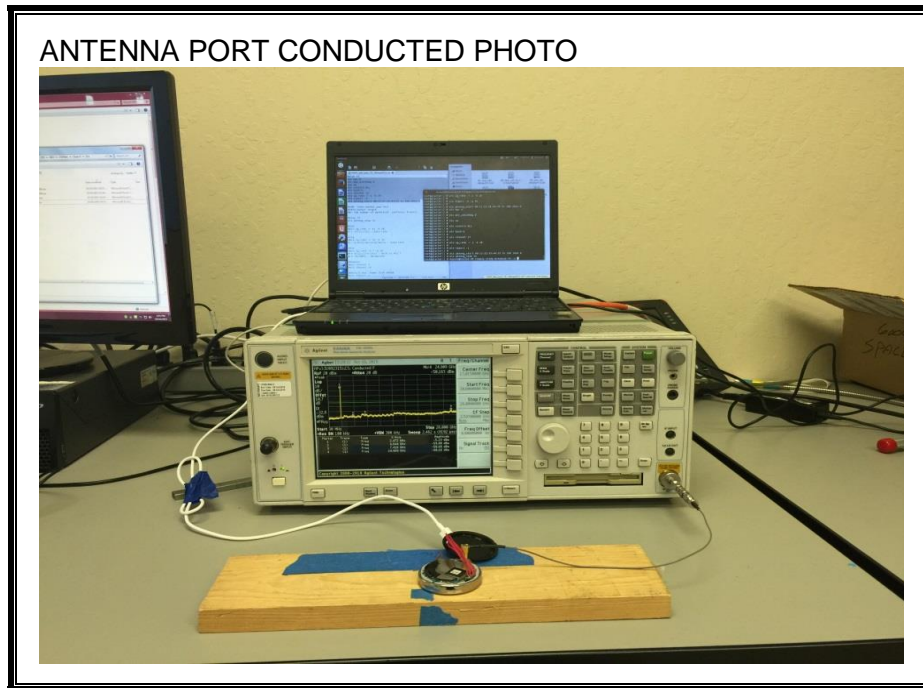

### ANTENNA PORT CONDUCTED RF MEASUREMENT SETUP

### RADIATED RF MEASUREMENT SETUP (BELOW 1 GHz)

**RADIATED RF MEASUREMENT SETUP (ABOVE 1 GHz)**

**POWERLINE CONDUCTED EMISSIONS MEASUREMENT SETUP WITH USB LAPTOP**

**POWERLINE CONDUCTED EMISSIONS MEASUREMENT SETUP WITH AC ADAPTER**