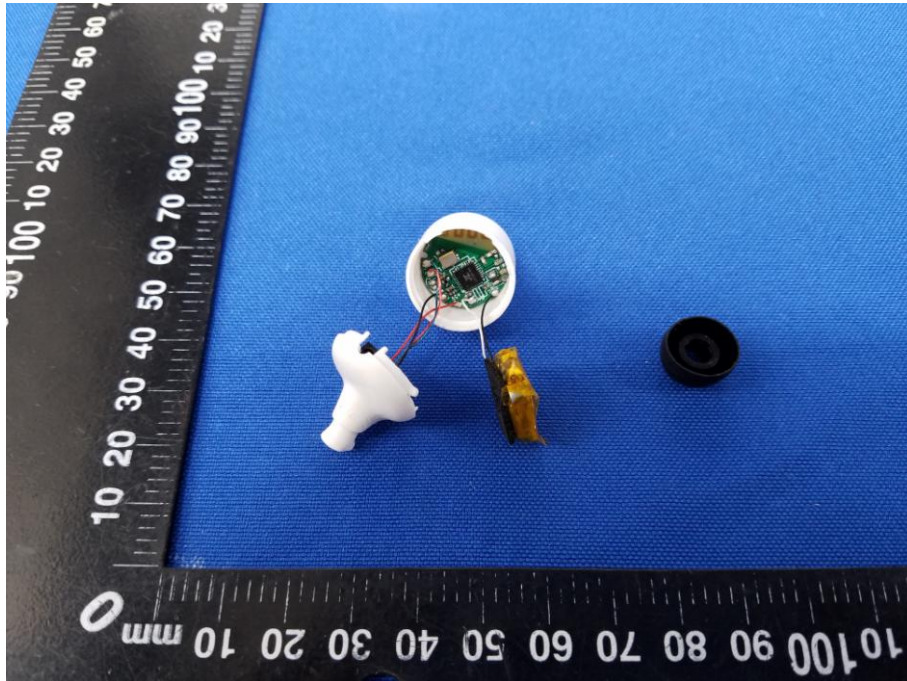

Appendix C: Photographs of EUT

Product: X1T WIRELESS EARABUDS

Model: JP26

Internal Photos

Antenna