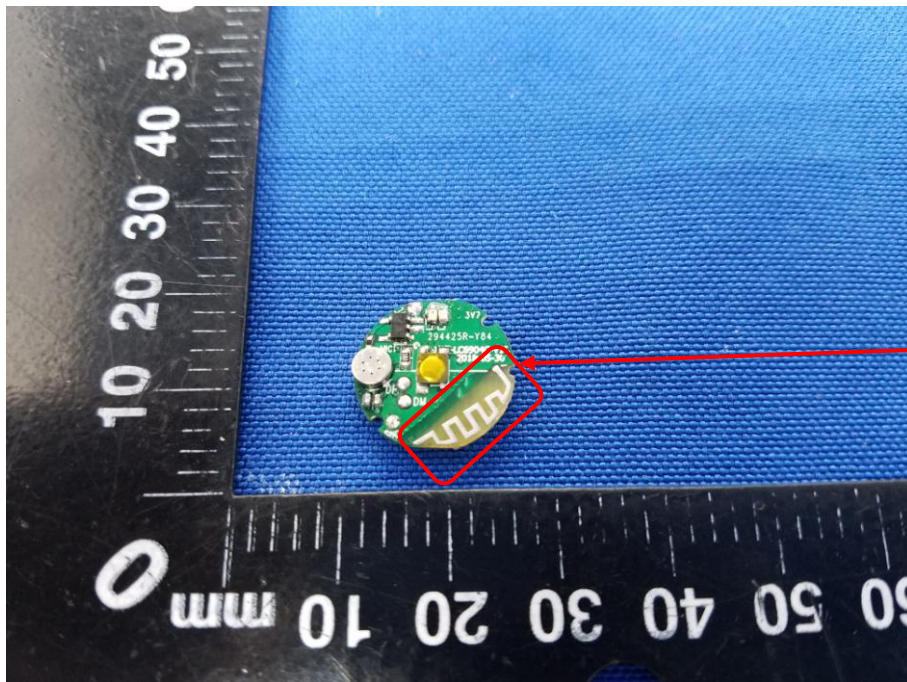

Appendix C: Photographs of EUT

Product: X1T WIRELESS EARABUDS

Model: JP26

Internal Photos

Antenna