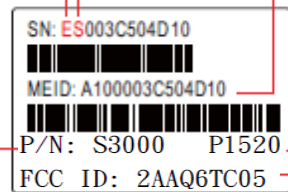

Size: 32.8 x 21.5mm

Factory Code : Q = Qiao Xing
S = Star-net

Version #
Update when there is
any upgrade on H/W

Model #
Assigned by Montage Systems
S3000-S-BA : Sprint
S3000-V-BA : Verizon

MEID#
Assigned by Asiatelco
All Barcode is Code 128 Format

Date Code
[P=Product + Year 15 + Week 20]

FCC #
According to FCC Certification #