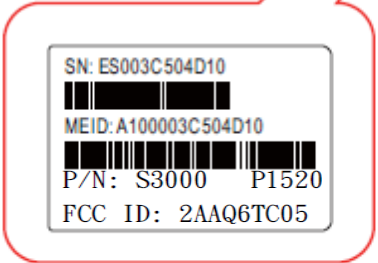

Size: 32.8 x 21.5mm

Factory Code : Q = Qiao Xing
S = Star-net

Version #
Update when there is
any upgrade on H/W

Model #
Assigned by Montage Systems
S3000-S-BA : Sprint
S3000-V-BA : Verizon

MEID#
Assigned by Asiatelco
All Barcode is Code 128 Format

Date Code
[P=Product + Year 15 + Week 20]

FCC #
According to FCC Certification #