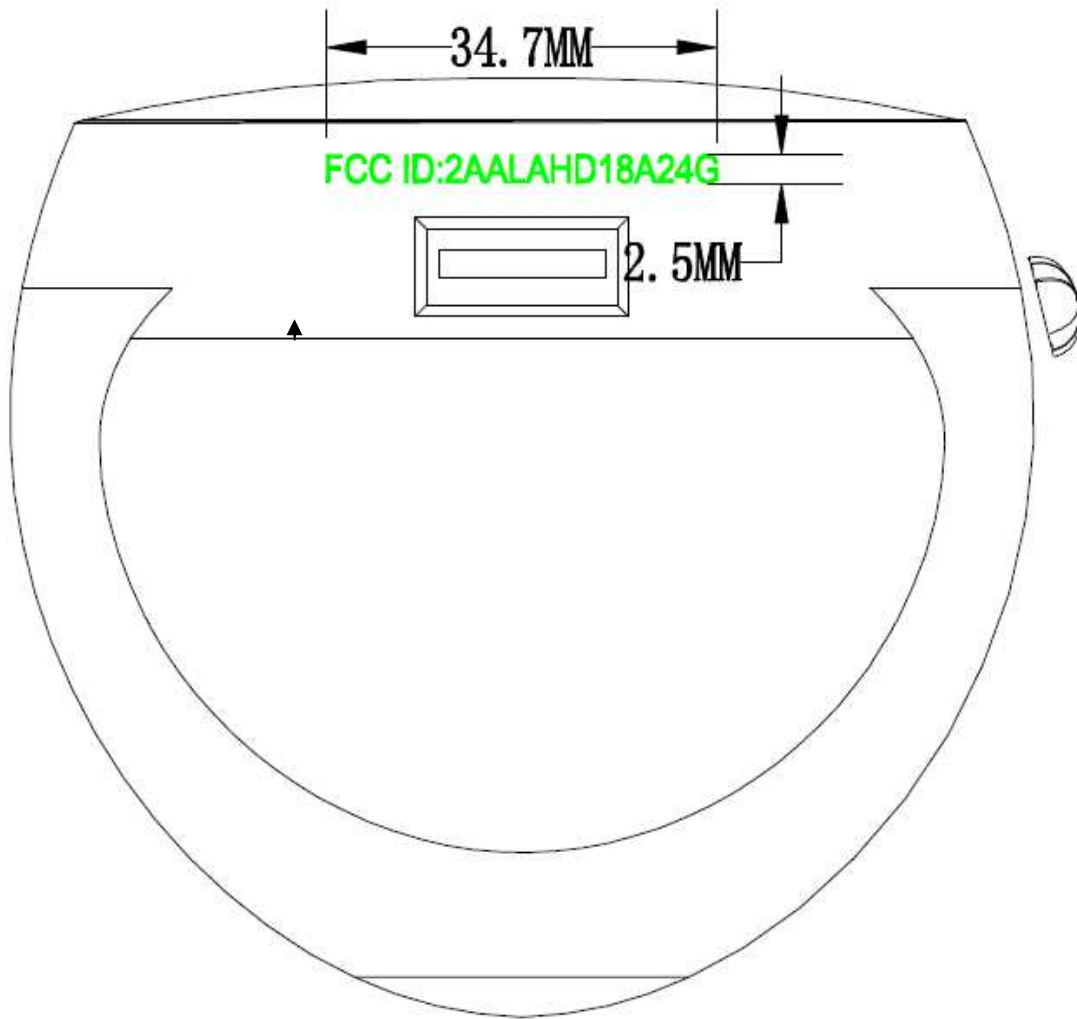

Label Artwork and Location

FCC ID:2AALAH18A24G

SIZE: 34.7mm (W) x 2.5mm (H)