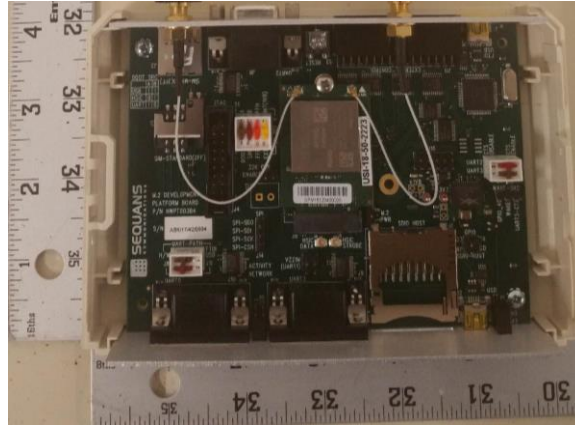

Appendix B: Photographs

Figure B1. DUT cradle top view

Figure B2. DUT cradle rear view

Figure B3. DUT (Module) in its cradle top cover removed view

Figure B4. DUT Module (SP150Q) close view

Figure B5. DUT cradle ports in view

Figure B6. Low range Radiated emission Set up Biconical log antenna