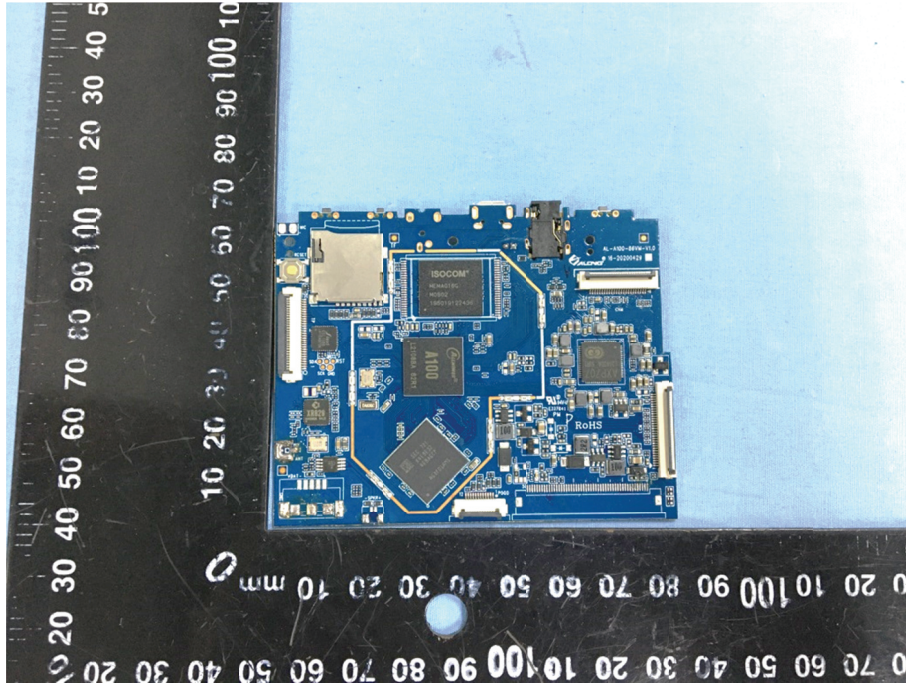

EXHIBIT 3 - EUT INTERNAL PHOTOGRAPHS

EUT Housing and Board View 1

EUT Housing and Board View 2

Reference No.: WTX20X06033233W-1/2/3

Solder Board-Component View 1

Solder Board-Component View 2