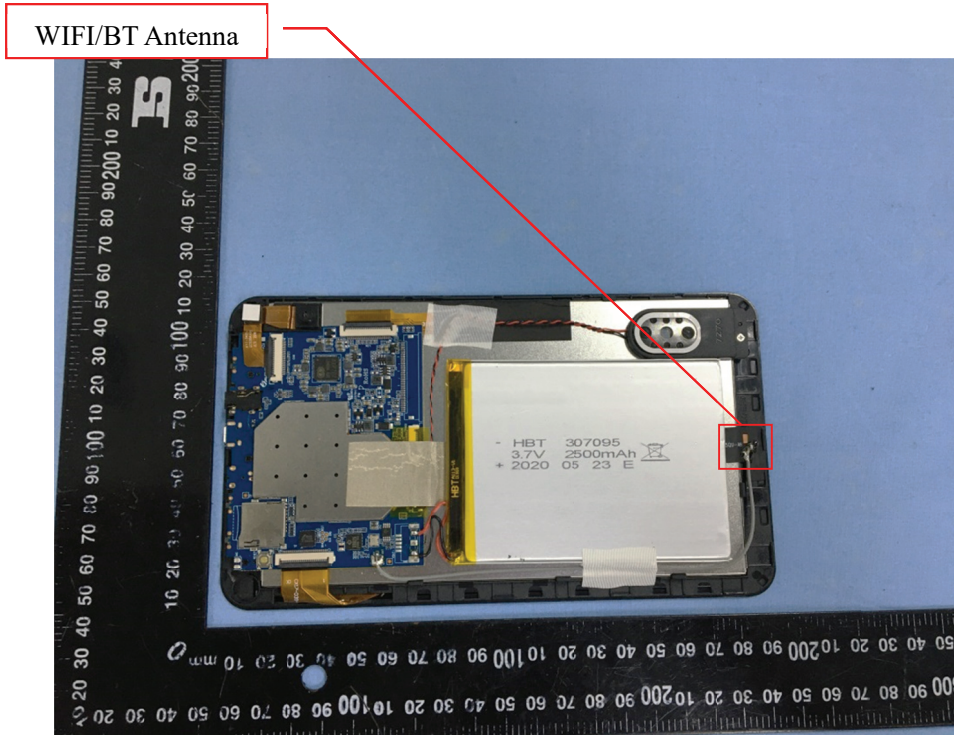

EXHIBIT 3 - EUT INTERNAL PHOTOGRAPHS

EUT Housing and Board View 1

EUT Housing and Board View 2

Reference No.: WTX20X06033233W-1/2/3

Solder Board-Component View 1

Solder Board-Component View 2