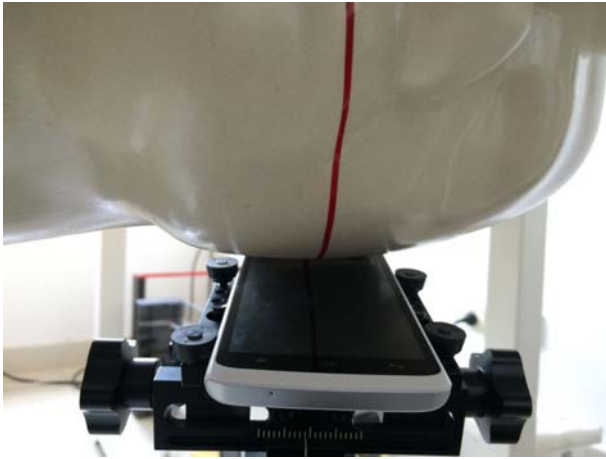

16. TestSetup Photos

	
<p>Liquid depth in the head phantom (835MHz)</p>	<p>Liquid depth in the body phantom (835MHz)</p>
	
<p>Liquid depth in the head phantom (1900MHz)</p>	<p>Liquid depth in the body phantom (1900MHz)</p>
	
<p>Liquid depth in the head phantom (2450MHz)</p>	<p>Liquid depth in the body phantom (2450MHz)</p>

Left Head Touch

Right Head Touch

Left Head Tilt (15°)

Right Head Tilt (15°)

Body-worn Front Side (5mm)

Body-worn Rear Side (5mm)

Hotspot mode - Front Side (10mm)

Hotspot mode - Rear Side (10mm)

Hotspot mode - Left Side (10mm)

Hotspot mode - Right Side (10mm)

Hotspot mode - Top Side (10mm)

Hotspot mode - Bottom Side (10mm)