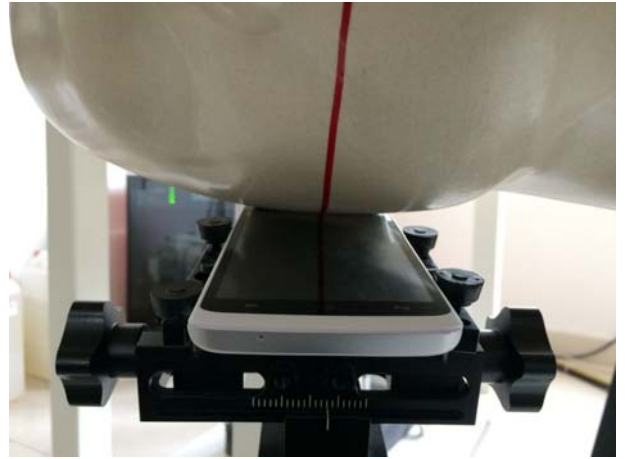

16. TestSetup Photos

	
<p>Liquid depth in the head phantom (835MHz)</p>	<p>Liquid depth in the body phantom (835MHz)</p>
	
<p>Liquid depth in the head phantom (1900MHz)</p>	<p>Liquid depth in the body phantom (1900MHz)</p>
	
<p>Liquid depth in the head phantom (2450MHz)</p>	<p>Liquid depth in the body phantom (2450MHz)</p>

Left Head Touch

Right Head Touch

Left Head Tilt (15°)

Right Head Tilt (15°)

Body-worn Front Side (5mm)

Body-worn Rear Side (5mm)

Hotspot mode - Front Side (10mm)

Hotspot mode - Rear Side (10mm)

Hotspot mode - Left Side (10mm)

Hotspot mode - Right Side (10mm)

Hotspot mode - Top Side (10mm)

Hotspot mode - Bottom Side (10mm)