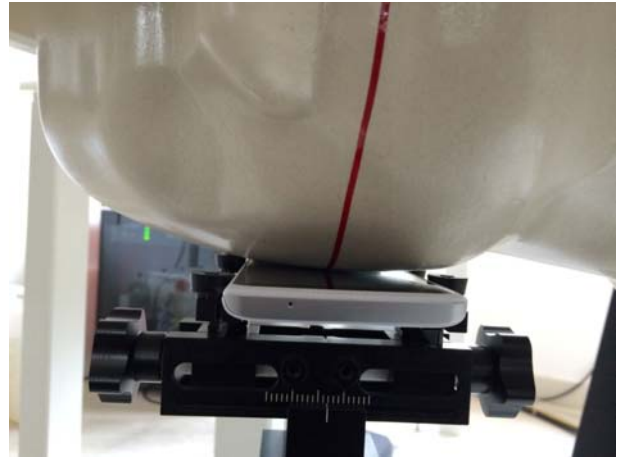

16. TestSetup Photos

	
<p>Liquid depth in the head phantom (835MHz)</p>	<p>Liquid depth in the body phantom (835MHz)</p>
	
<p>Liquid depth in the head phantom (1900MHz)</p>	<p>Liquid depth in the body phantom (1900MHz)</p>
	
<p>Liquid depth in the head phantom (2450MHz)</p>	<p>Liquid depth in the body phantom (2450MHz)</p>

Left Head Touch

Right Head Touch

Left Head Tilt (15°)

Right Head Tilt (15°)

Body-worn Front Side (5mm)

Body-worn Rear Side (5mm)

Hotspot mode - Front Side (10mm)

Hotspot mode - Rear Side (10mm)

Hotspot mode - Left Side (10mm)

Hotspot mode - Right Side (10mm)

Hotspot mode - Top Side (10mm)

Hotspot mode - Bottom Side (10mm)