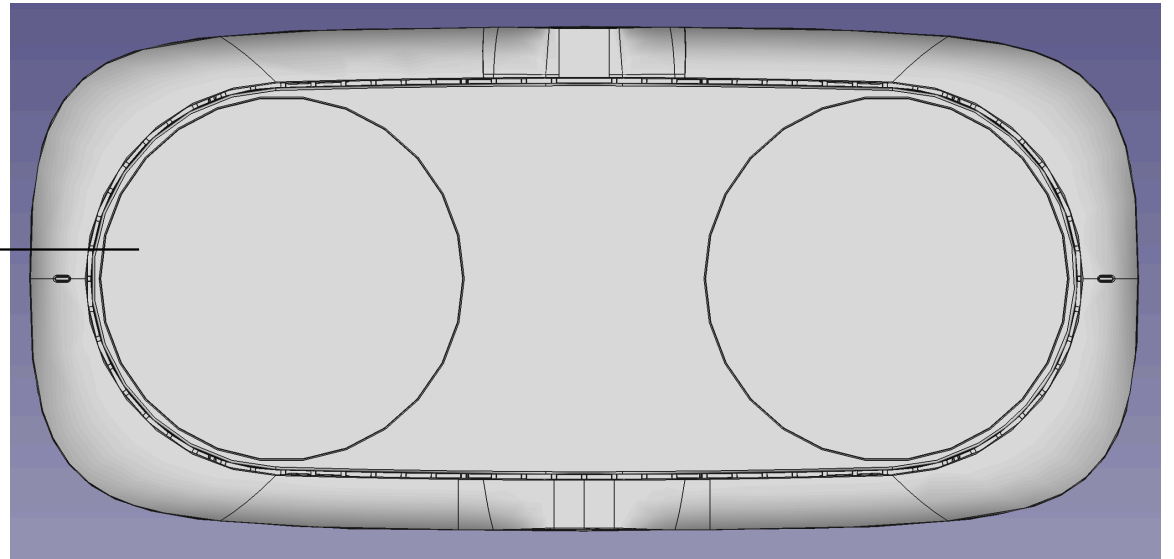

Sette Q dual wireless charging pad

Model : 99MO022272

Input : 15V = 2A

Output (USB) : 5V = 1A (Max)

Wireless charging (Single) : 15W (9V = 1.67A)

Wireless charging (Dual) : 7.5W (9V = 0.83A)

Made in Taiwan
Aevoe Inc.

FCC ID: 2AA7Y-MOSHIQI010
IC: 11490A-MOSHIQI010

Sette Q dual wireless charging pad

Model : 99MO022273

Input : 15V = 2A

Output (USB) : 5V = 1A (Max)

Wireless charging (Single) : 15W (9V = 1.67A)

Wireless charging (Dual) : 7.5W (9V = 0.83A)