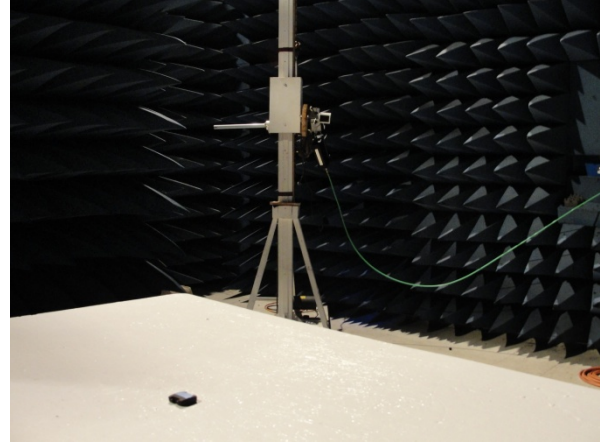

**Dysonics, RondoMotion
TEST SETUP PHOTOS**

Conducted RF Test Setup

RE Test Setup – Bicon Antenna

- Log Periodic Antenna

CE Test Setup – Front View

- Side View

TEST SETUP PHOTOS, CONT.

Radiated Emissions Test Setup – Horn Antenna

Transmitter Radiated Spurious Emissions Test Setup