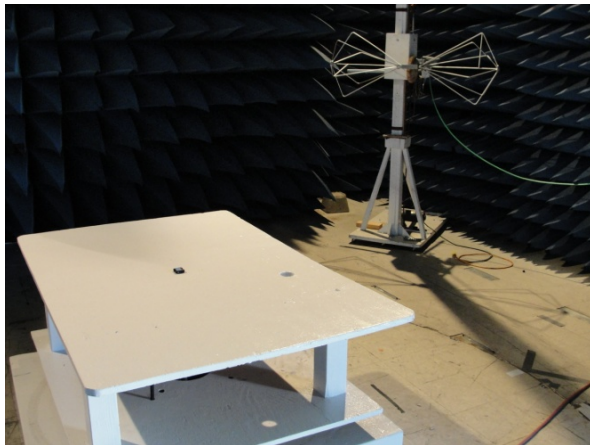

**Dysonics, RondoMotion
TEST SETUP PHOTOS**

Conducted RF Test Setup

RE Test Setup – Bicon Antenna

- Log Periodic Antenna

CE Test Setup – Front View

- Side View

TEST SETUP PHOTOS, CONT.

Radiated Emissions Test Setup – Horn Antenna

Transmitter Radiated Spurious Emissions Test Setup