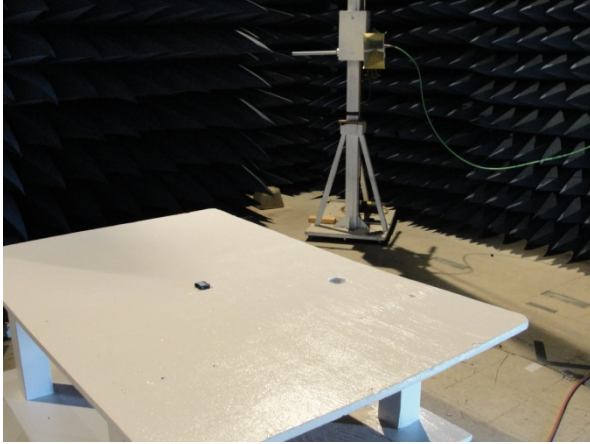

**Dysonics, RondoMotion
TEST SETUP PHOTOS**

Conducted RF Test Setup

RE Test Setup – Bicon Antenna

- Log Periodic Antenna

CE Test Setup – Front View

- Side View

TEST SETUP PHOTOS, CONT.

Radiated Emissions Test Setup – Horn Antenna

Transmitter Radiated Spurious Emissions Test Setup