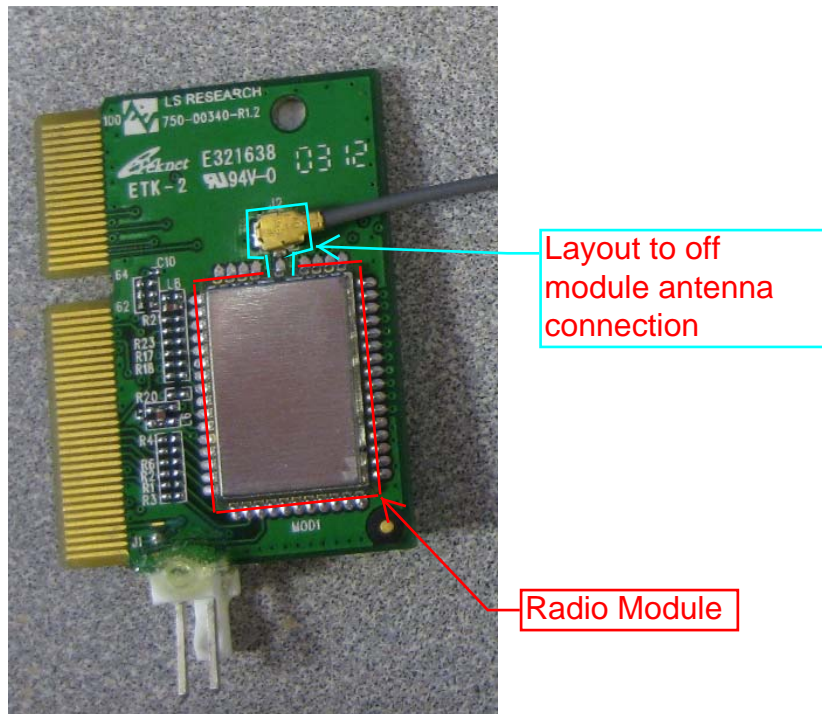

<u>EXTERNAL PHOTOS</u>	
Company Name	Nikon Metrology Canada
Model #	E0150-MOD
FCC ID #	2AA6A-ISPACE
IC #	11476A-ISPACE

Front side of the radio module

Back Side of the radio module

EXTERNAL PHOTOS

Company Name	Nikon Metrology Canada
Model #	E0150-MOD
FCC ID #	2AA6A-ISPACE
IC #	11476A-ISPACE

Radio module attached to board containing off module u.fl antenna connection

EXTERNAL PHOTOS

Company Name	Nikon Metrology Canada
Model #	E0150-MOD
FCC ID #	2AA6A-ISPACE
IC #	11476A-ISPACE