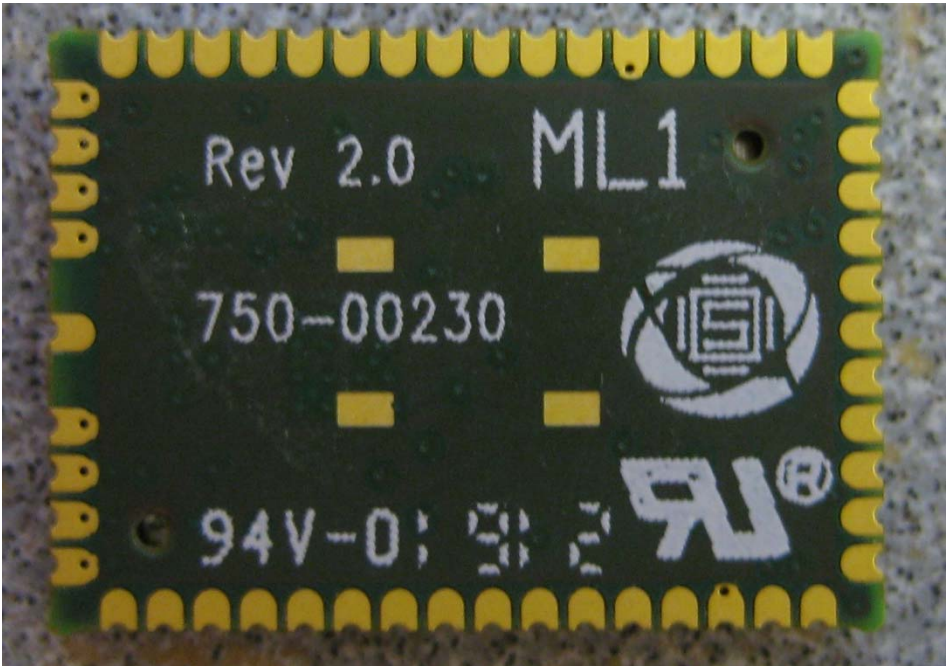

<u>EXTERNAL PHOTOS</u>	
Company Name	Nikon Metrology Canada
Model #	E0150-MOD
FCC ID #	2AA6A-ISPACE
IC #	11476A-ISPACE

Front side of the radio module

Back Side of the radio module

EXTERNAL PHOTOS

Company Name	Nikon Metrology Canada
Model #	E0150-MOD
FCC ID #	2AA6A-ISPACE
IC #	11476A-ISPACE

Radio module attached to board containing off module u.fl antenna connection

EXTERNAL PHOTOS

Company Name	Nikon Metrology Canada
Model #	E0150-MOD
FCC ID #	2AA6A-ISPACE
IC #	11476A-ISPACE