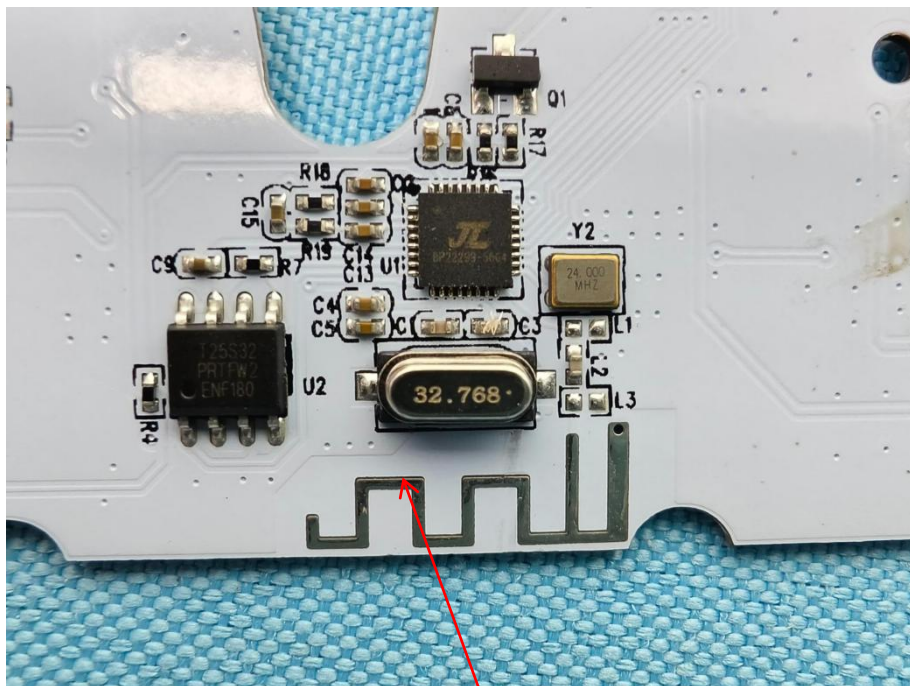

ANT

Shenzhen Anbotek Compliance Laboratory Limited

Address: Sogood Industrial Zone Laboratory & 1/F. of Building D, Sogood Science and Technology Park, Sanwei Community, Hangcheng Subdistrict, Bao'an District, Shenzhen, Guangdong, China
Tel: (86) 0755-26066440 Email: service@anbotek.com

Hotline 400-003-0500
www.anbotek.com