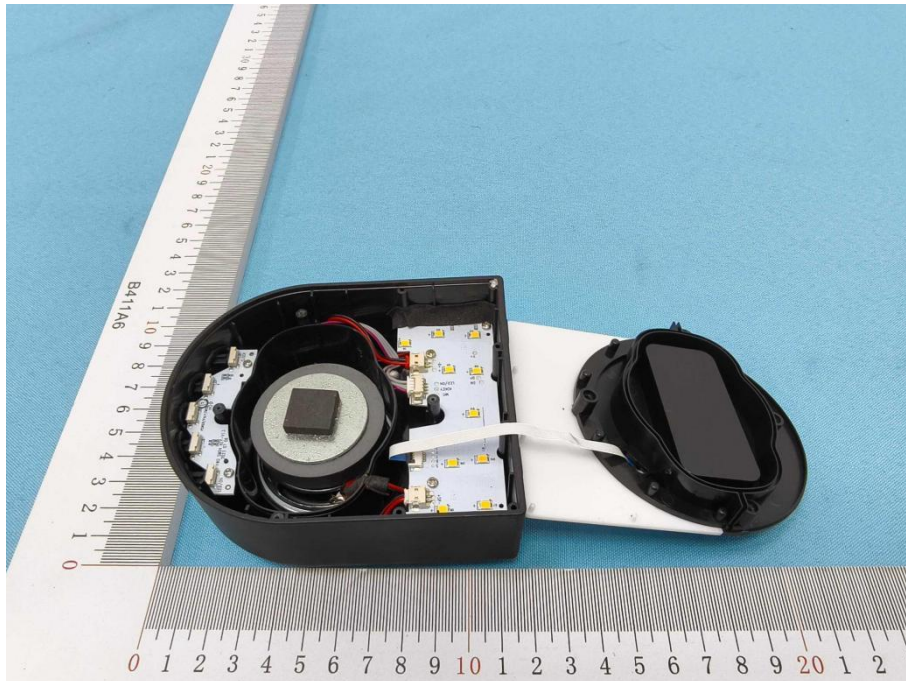

Appendix III -- Internal Photograph

Shenzhen Anbotek Compliance Laboratory Limited

Address: Sogood Industrial Zone Laboratory & 1/F. of Building D, Sogood Science and Technology Park,
Sanwei Community, Hangcheng Subdistrict, Bao'an District, Shenzhen, Guangdong, China
Tel:(86)0755-26066440 Email:service@anbotek.com