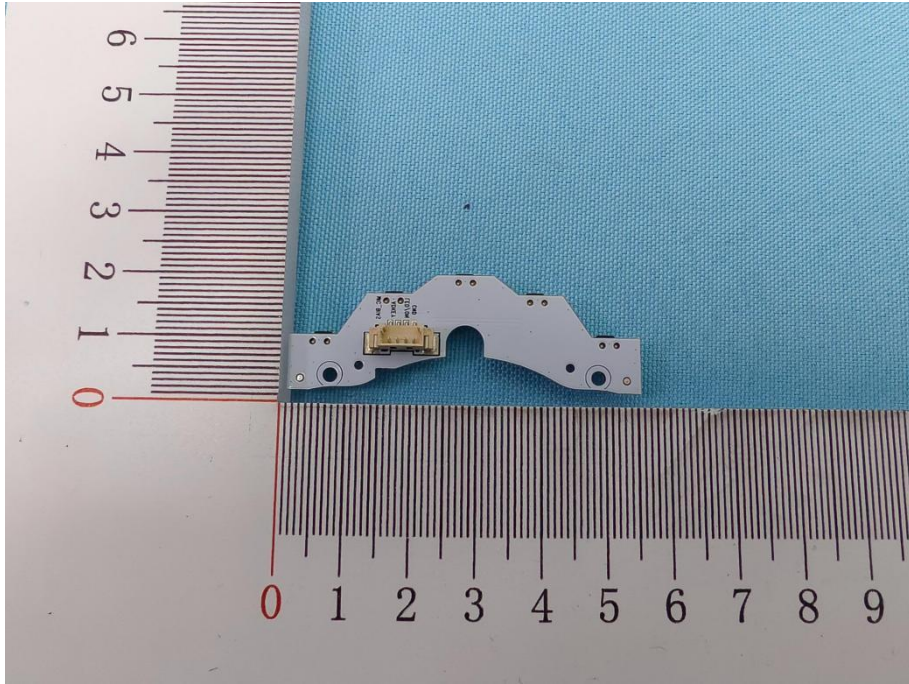

Shenzhen Anbotek Compliance Laboratory Limited

Address: Sogood Industrial Zone Laboratory & 1/F. of Building D, Sogood Science and Technology Park, Sanwei Community, Hangcheng Subdistrict, Bao'an District, Shenzhen, Guangdong, China
Tel:(86)0755-26066440 Email:service@anbotek.com

Hotline
400-003-0500
www.anbotek.com