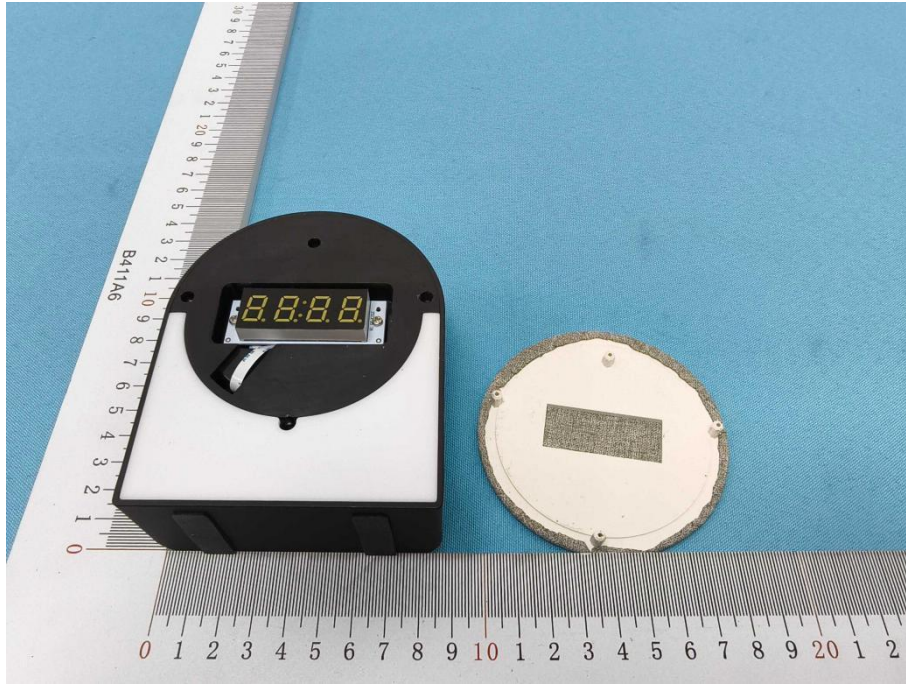

Appendix III -- Internal Photograph

Shenzhen Anbotek Compliance Laboratory Limited

Address: Sogood Industrial Zone Laboratory & 1/F. of Building D, Sogood Science and Technology Park,
Sanwei Community, Hangcheng Subdistrict, Bao'an District, Shenzhen, Guangdong, China
Tel:(86)0755-26066440 Email:service@anbotek.com