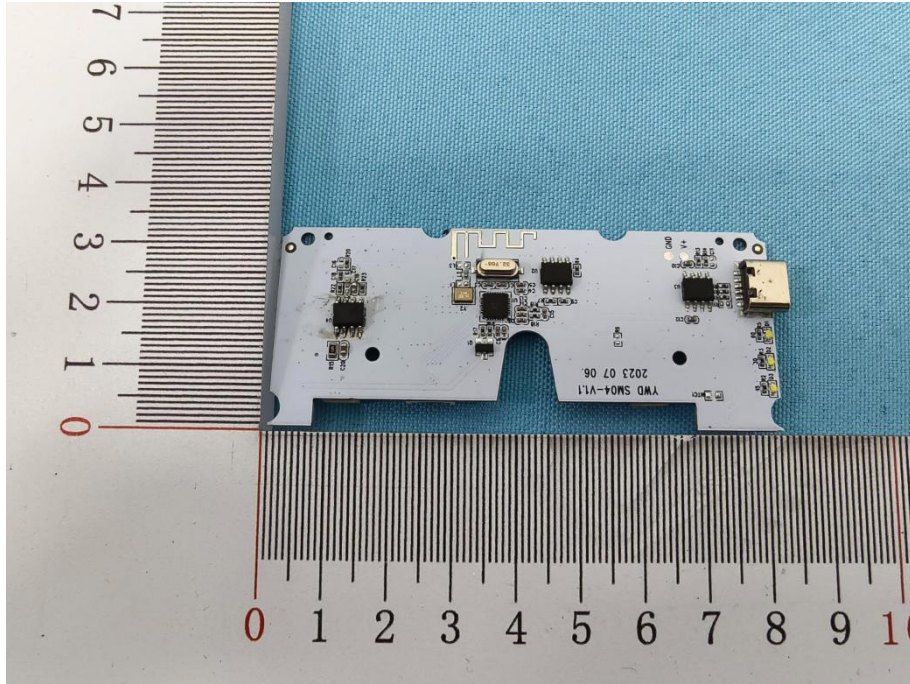

ANT

Shenzhen Anbotek Compliance Laboratory Limited

Address: Sogood Industrial Zone Laboratory & 1/F. of Building D, Sogood Science and Technology Park, Sanwei Community, Hangcheng Subdistrict, Bao'an District, Shenzhen, Guangdong, China
Tel: (86) 0755-26066440 Email: service@anbotek.com

Hotline 400-003-0500
www.anbotek.com