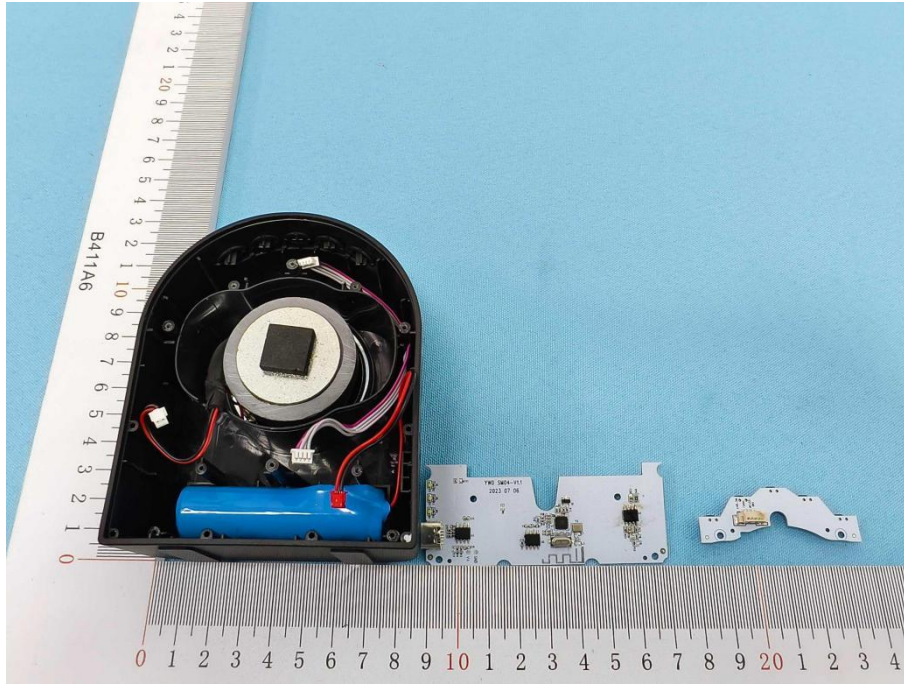

Appendix III -- Internal Photograph

Shenzhen Anbotek Compliance Laboratory Limited

Address: Sogood Industrial Zone Laboratory & 1/F. of Building D, Sogood Science and Technology Park,
Sanwei Community, Hangcheng Subdistrict, Bao'an District, Shenzhen, Guangdong, China
Tel:(86)0755-26066440 Email:service@anbotek.com