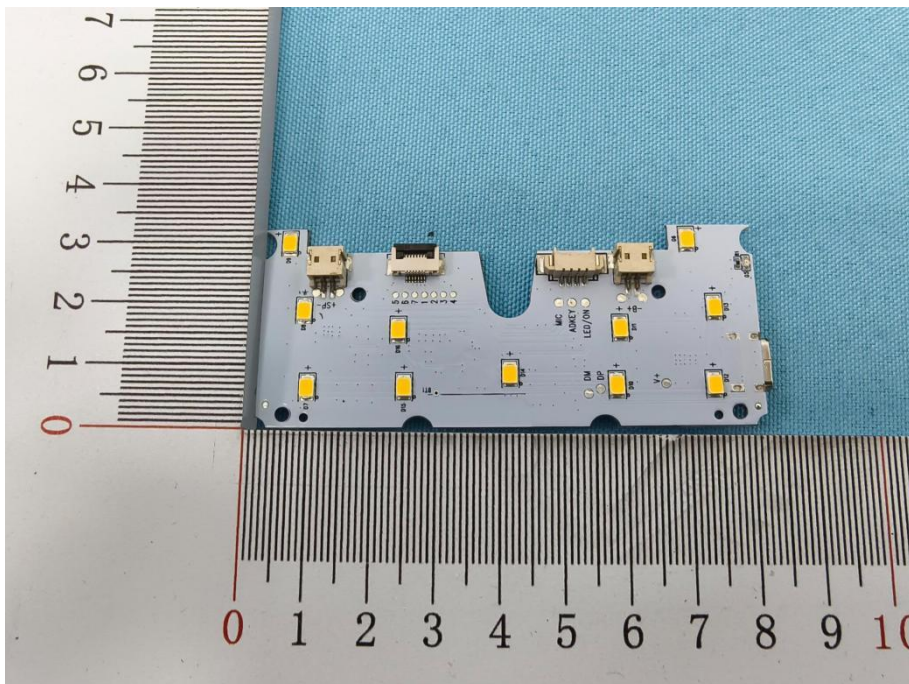

Shenzhen Anbotek Compliance Laboratory Limited

Address: Sogood Industrial Zone Laboratory & 1/F. of Building D, Sogood Science and Technology Park, Sanwei Community, Hangcheng Subdistrict, Bao'an District, Shenzhen, Guangdong, China
Tel:(86)0755-26066440 Email:service@anbotek.com

Hotline
400-003-0500
www.anbotek.com