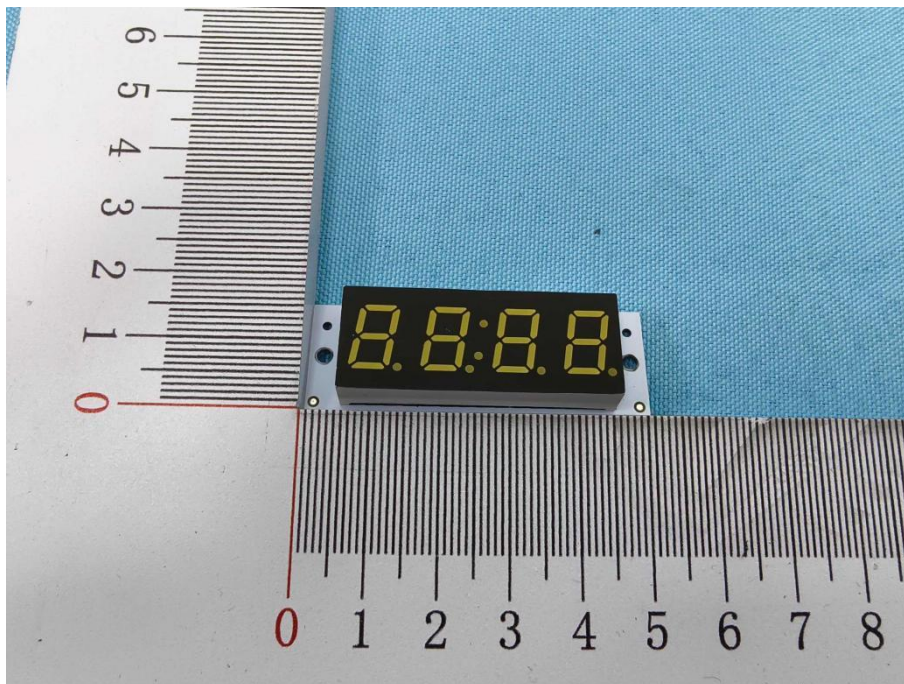

Appendix III -- Internal Photograph

Shenzhen Anbotek Compliance Laboratory Limited

Address: Sogood Industrial Zone Laboratory & 1/F. of Building D, Sogood Science and Technology Park,
Sanwei Community, Hangcheng Subdistrict, Bao'an District, Shenzhen, Guangdong, China
Tel:(86)0755-26066440 Email:service@anbotek.com