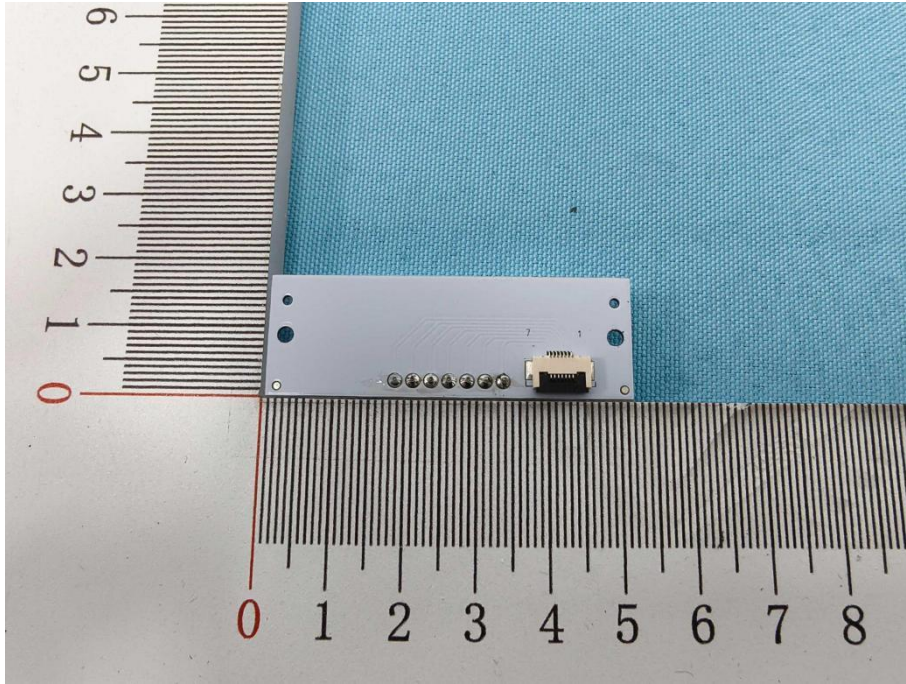

Shenzhen Anbotek Compliance Laboratory Limited

Address: Sogood Industrial Zone Laboratory & 1/F. of Building D, Sogood Science and Technology Park, Sanwei Community, Hangcheng Subdistrict, Bao'an District, Shenzhen, Guangdong, China
Tel:(86)0755-26066440 Email:service@anbotek.com

Hotline
400-003-0500
www.anbotek.com