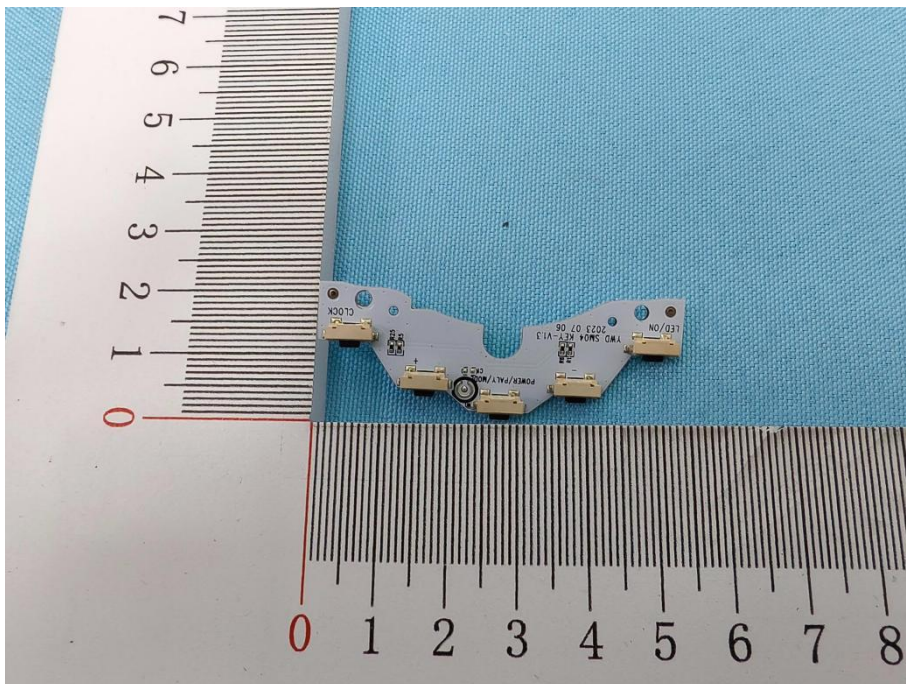

Shenzhen Anbotek Compliance Laboratory Limited

Address: Sogood Industrial Zone Laboratory & 1/F. of Building D, Sogood Science and Technology Park, Sanwei Community, Hangcheng Subdistrict, Bao'an District, Shenzhen, Guangdong, China
Tel:(86)0755-26066440 Email:service@anbotek.com

Hotline
400-003-0500
www.anbotek.com