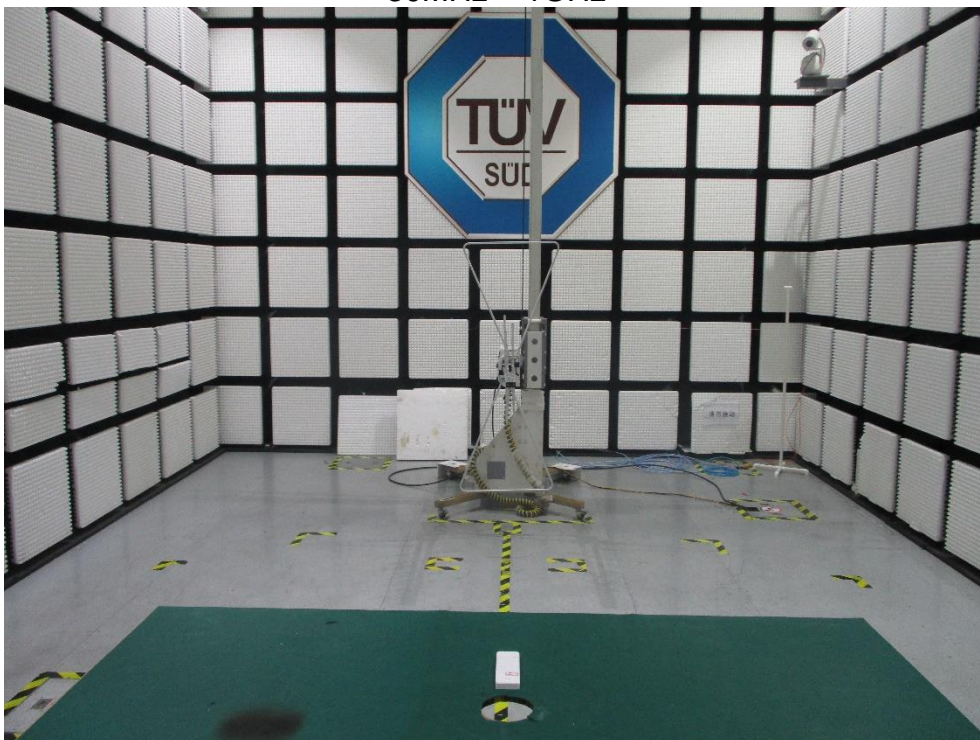

PHOTOGRAPHS OF TEST SET UP

Field Strength and Harmonics Test Setup

Radiated Emission Setup
9kHz ~ 30MHz

30MHz ~ 1GHz

1GHz ~ 6GHz