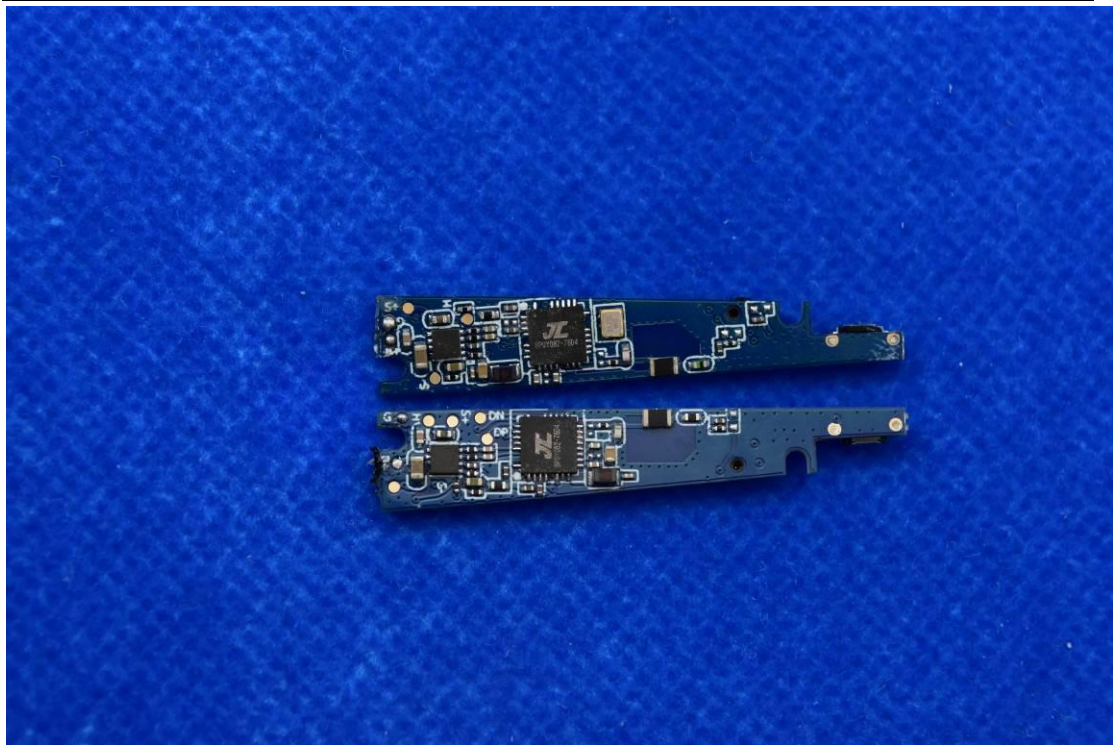

FCC ID: 2A9QL-8RICH-LCD006

Internal Photos

1. EUT uncover view

2. Antenna view