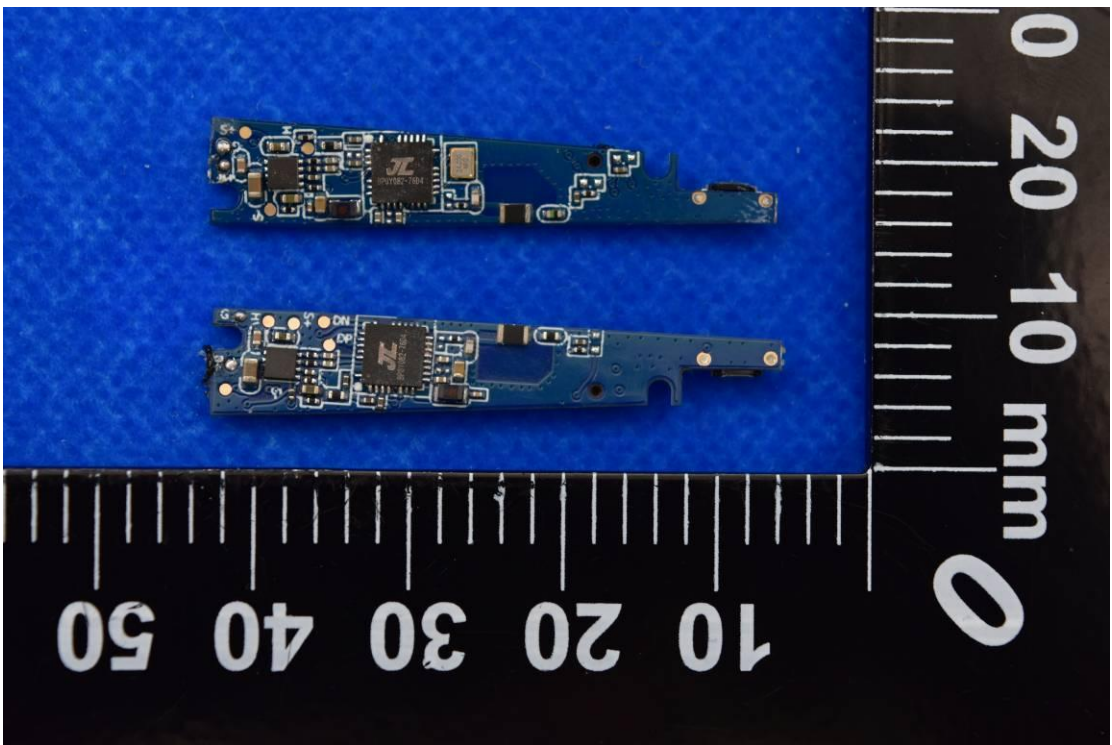

FCC ID: 2A9QL-8RICH-LCD006

Internal Photos

1. EUT uncover view

2. Antenna view