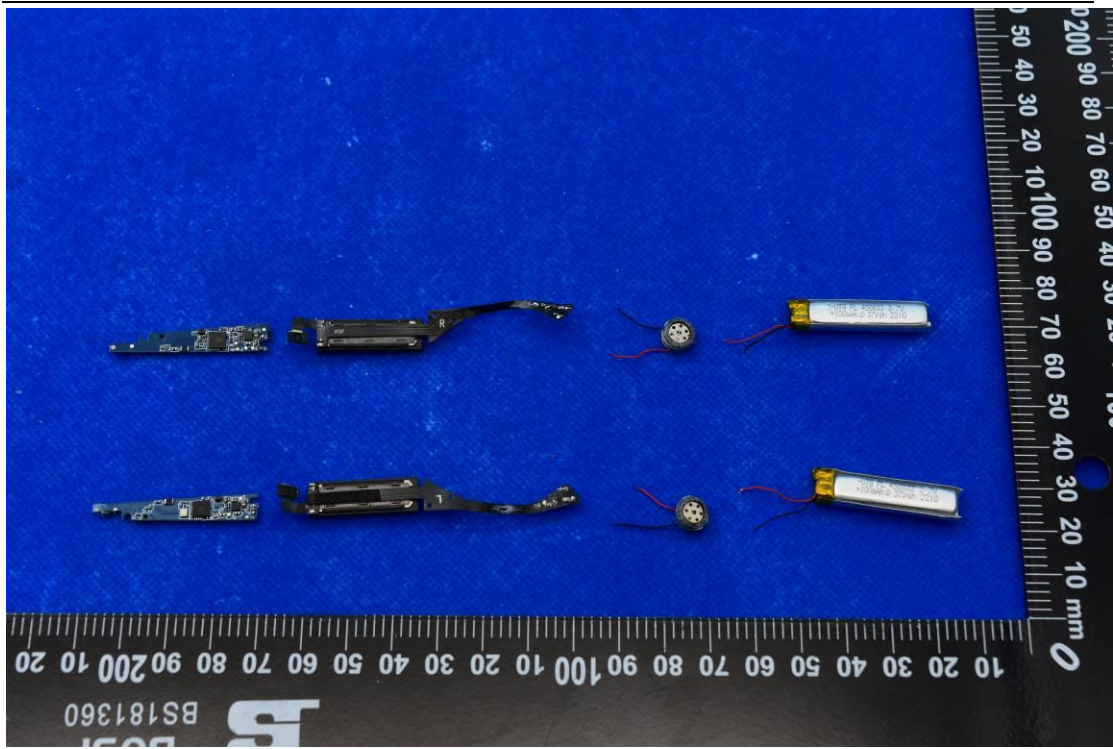

FCC ID: 2A9QL-8RICH-LCD006

Internal Photos

1. EUT uncover view

2. Antenna view