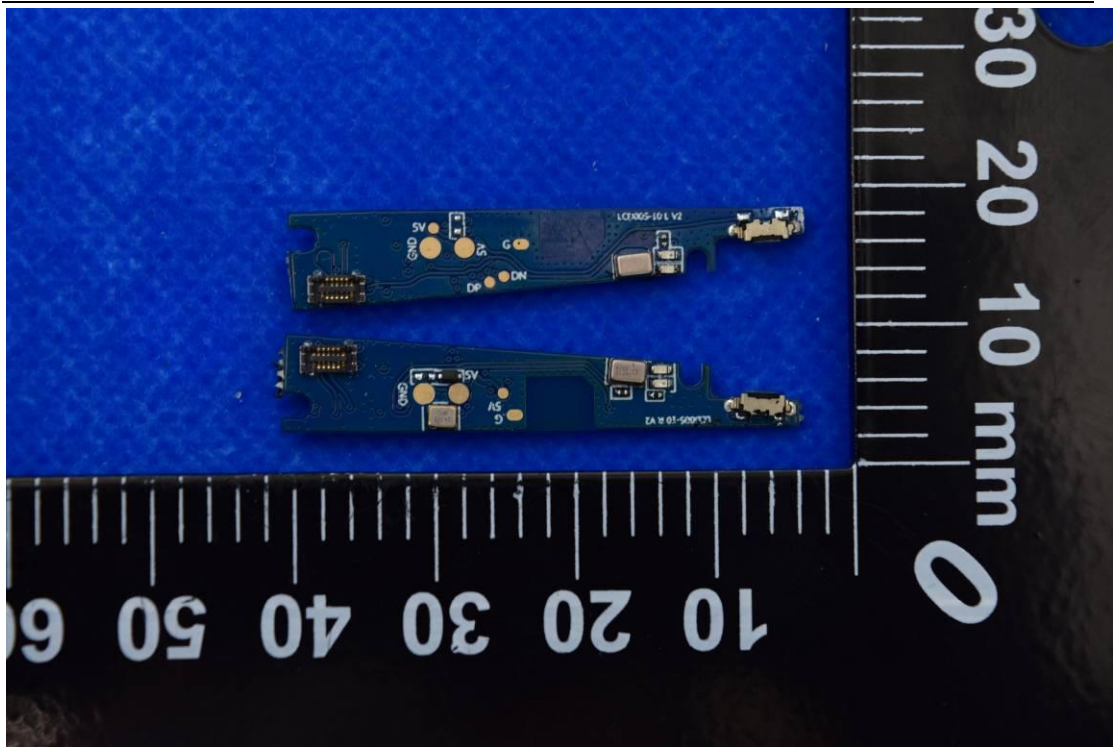

FCC ID: 2A9QL-8RICH-LCD006

Internal Photos

1. EUT uncover view

2. Antenna view